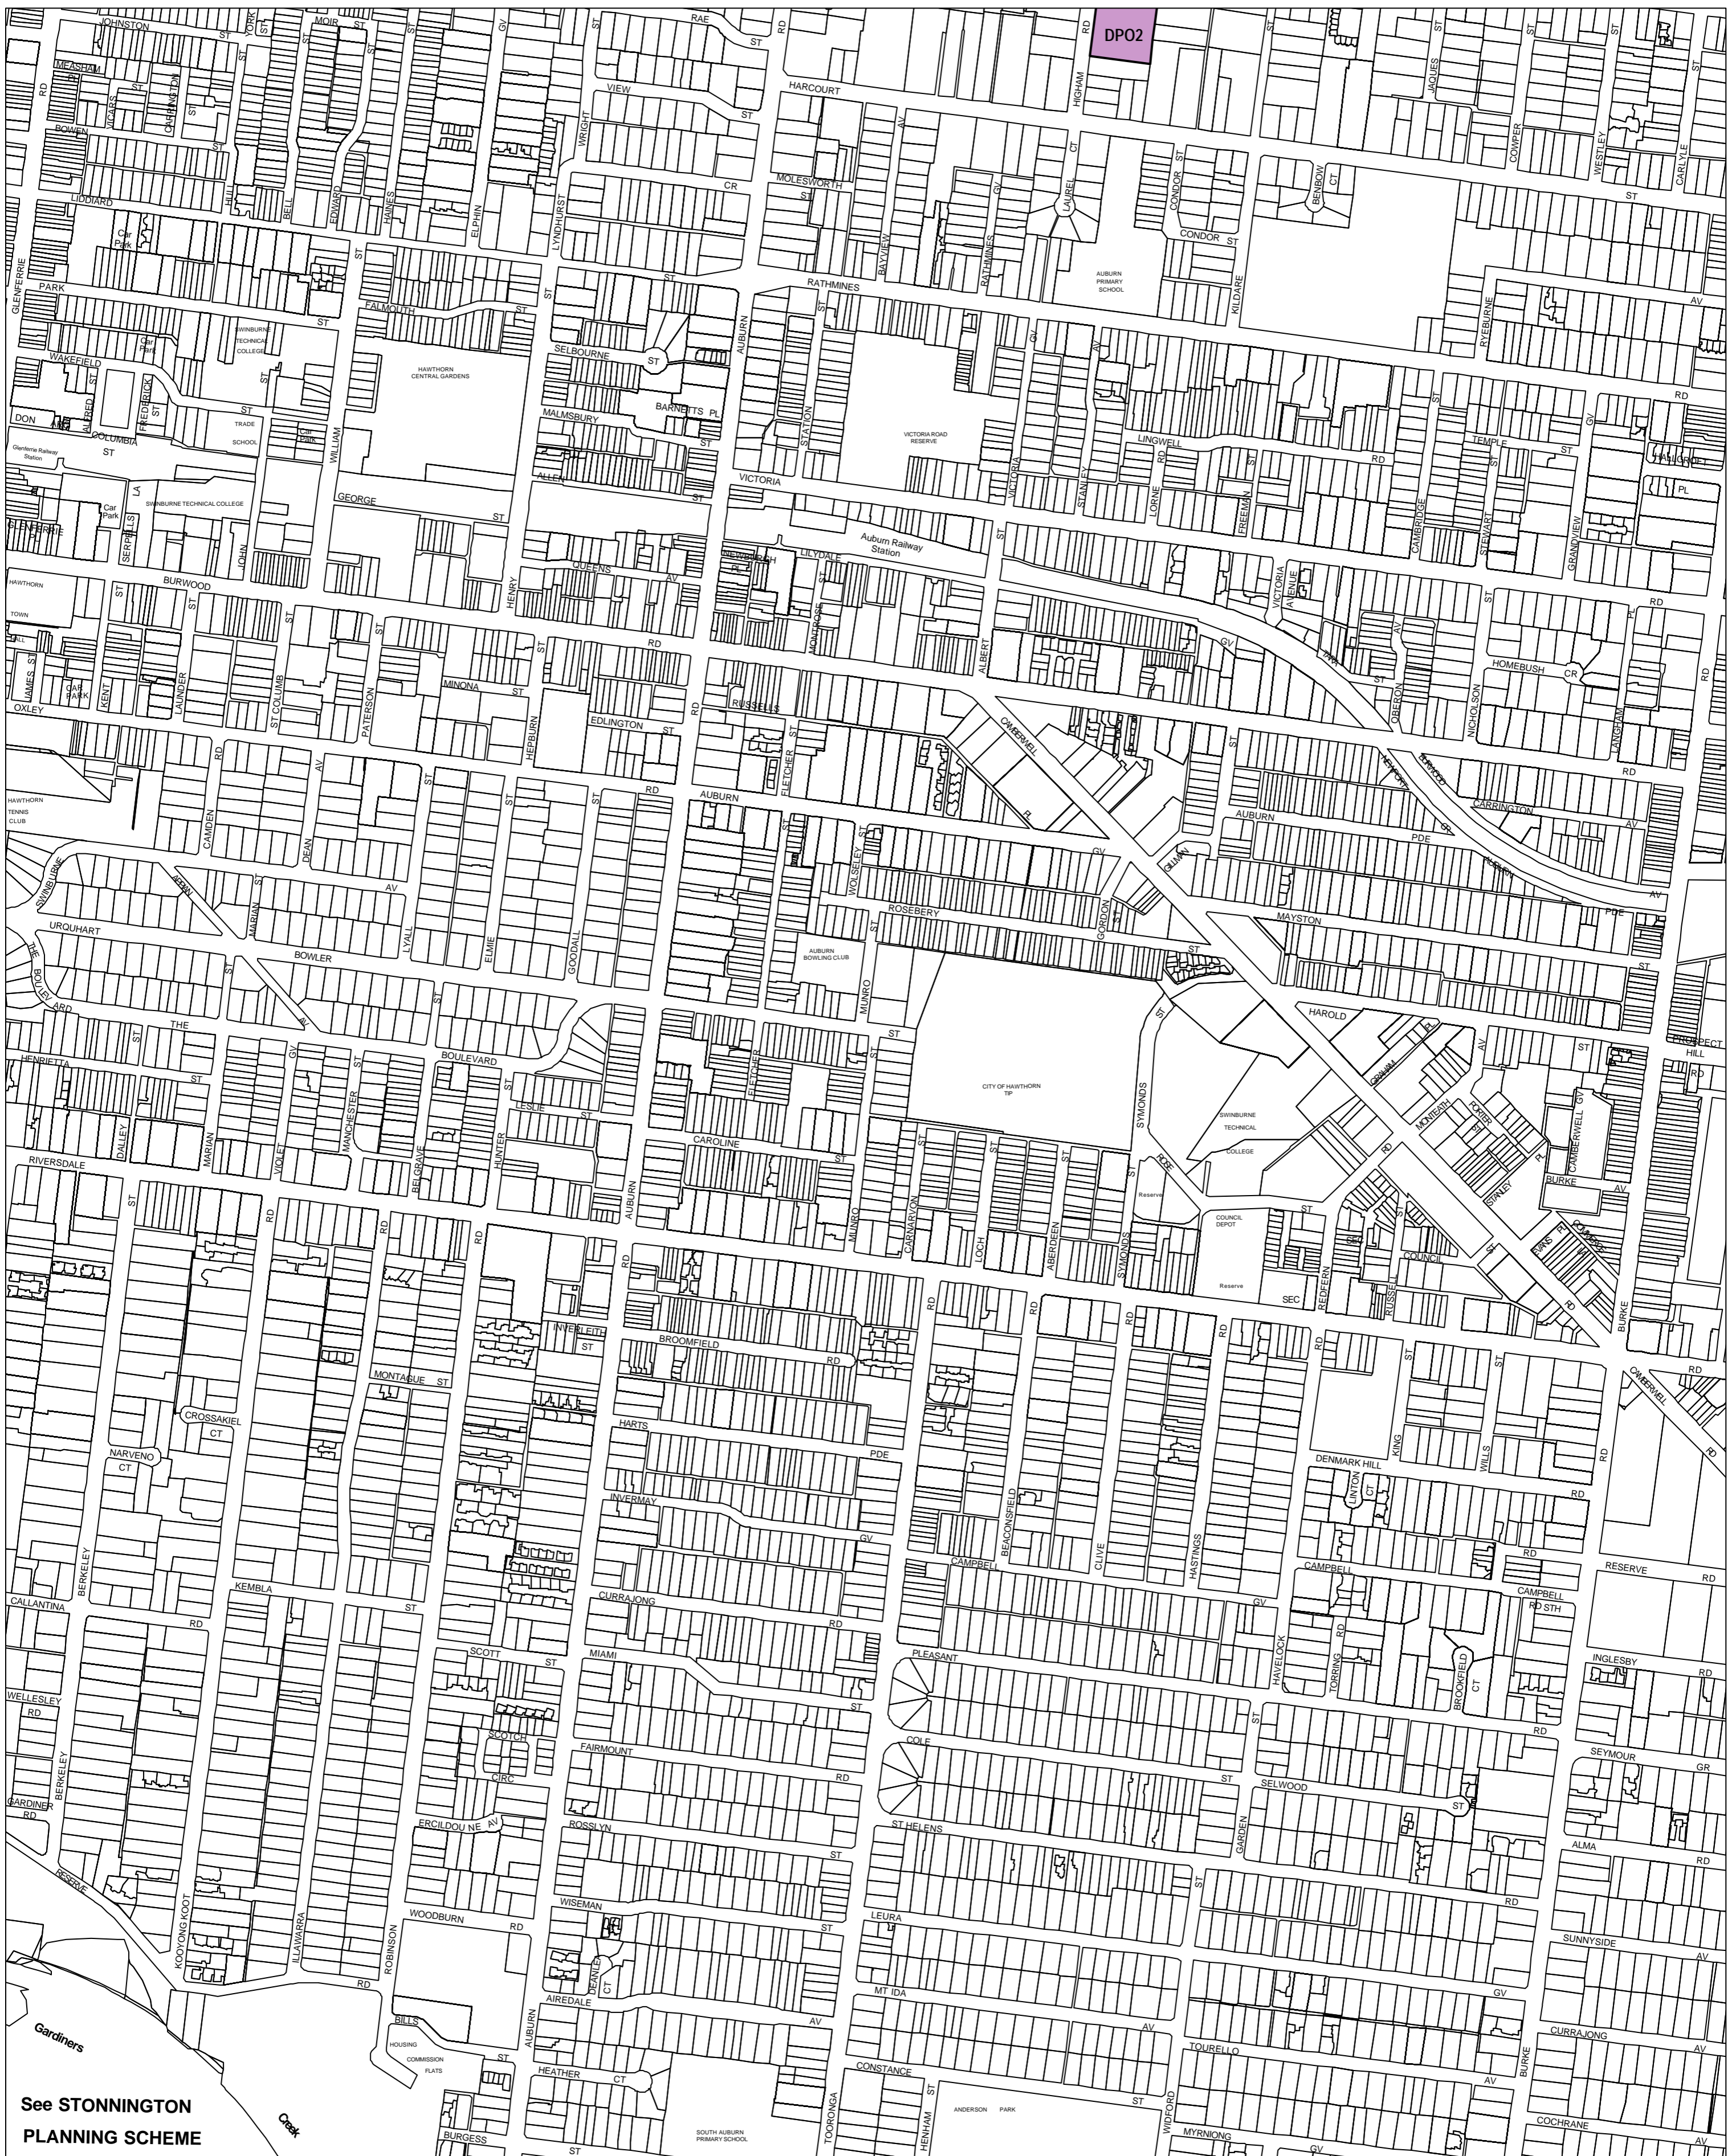

BOROONDARA PLANNING SCHEME - LOCAL PROVISION

See STONNINGTON
PLANNING SCHEME

Overlays

DPO2 Development Plan Overlay - Schedule 2

100 200 300 400 500 m

AUSTRALIAN MAP GRID ZONE 55

INDEX TO ADJOINING METRIC SERIES MAP

Printed: 31/5/2007