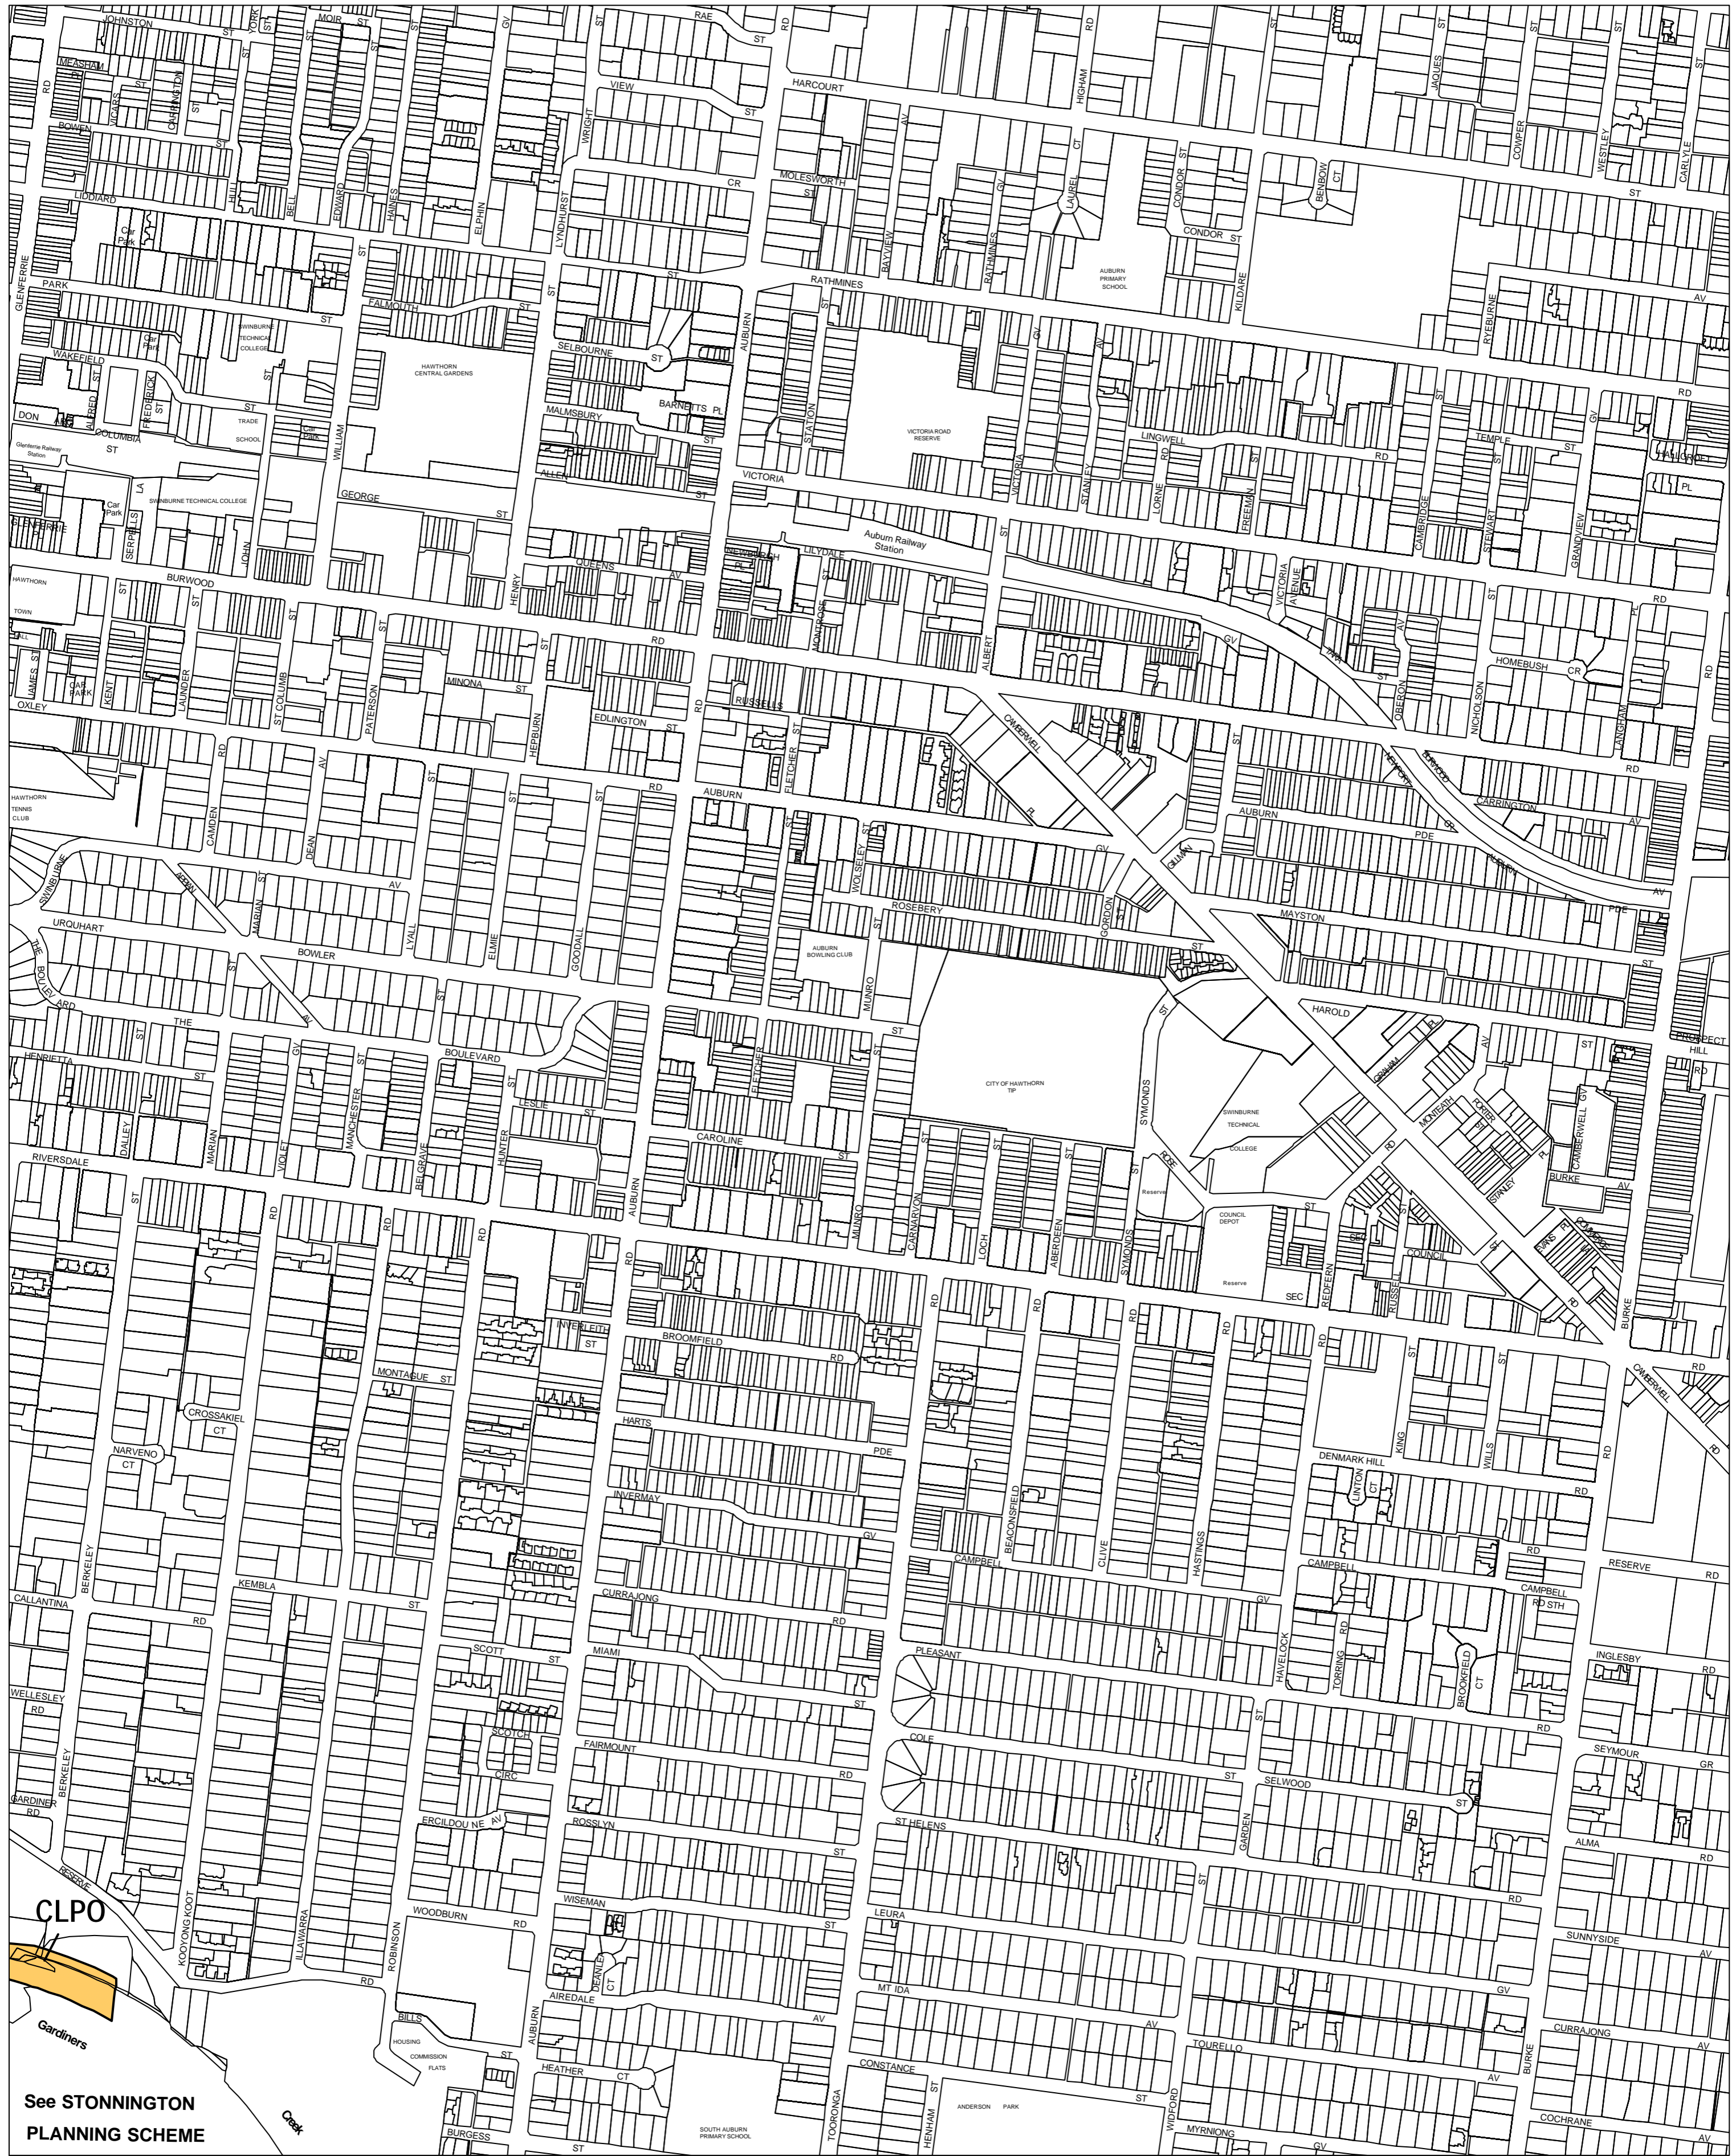

BOROONDARA PLANNING SCHEME - LOCAL PROVISION

See **STONNINGTON PLANNING SCHEME**

Overlays
City Link Project Overlay

AUSTRALIAN MAP GRID ZONE 55

Printed: 31/5/2007

INDEX TO ADJOINING METRIC SERIES MAP