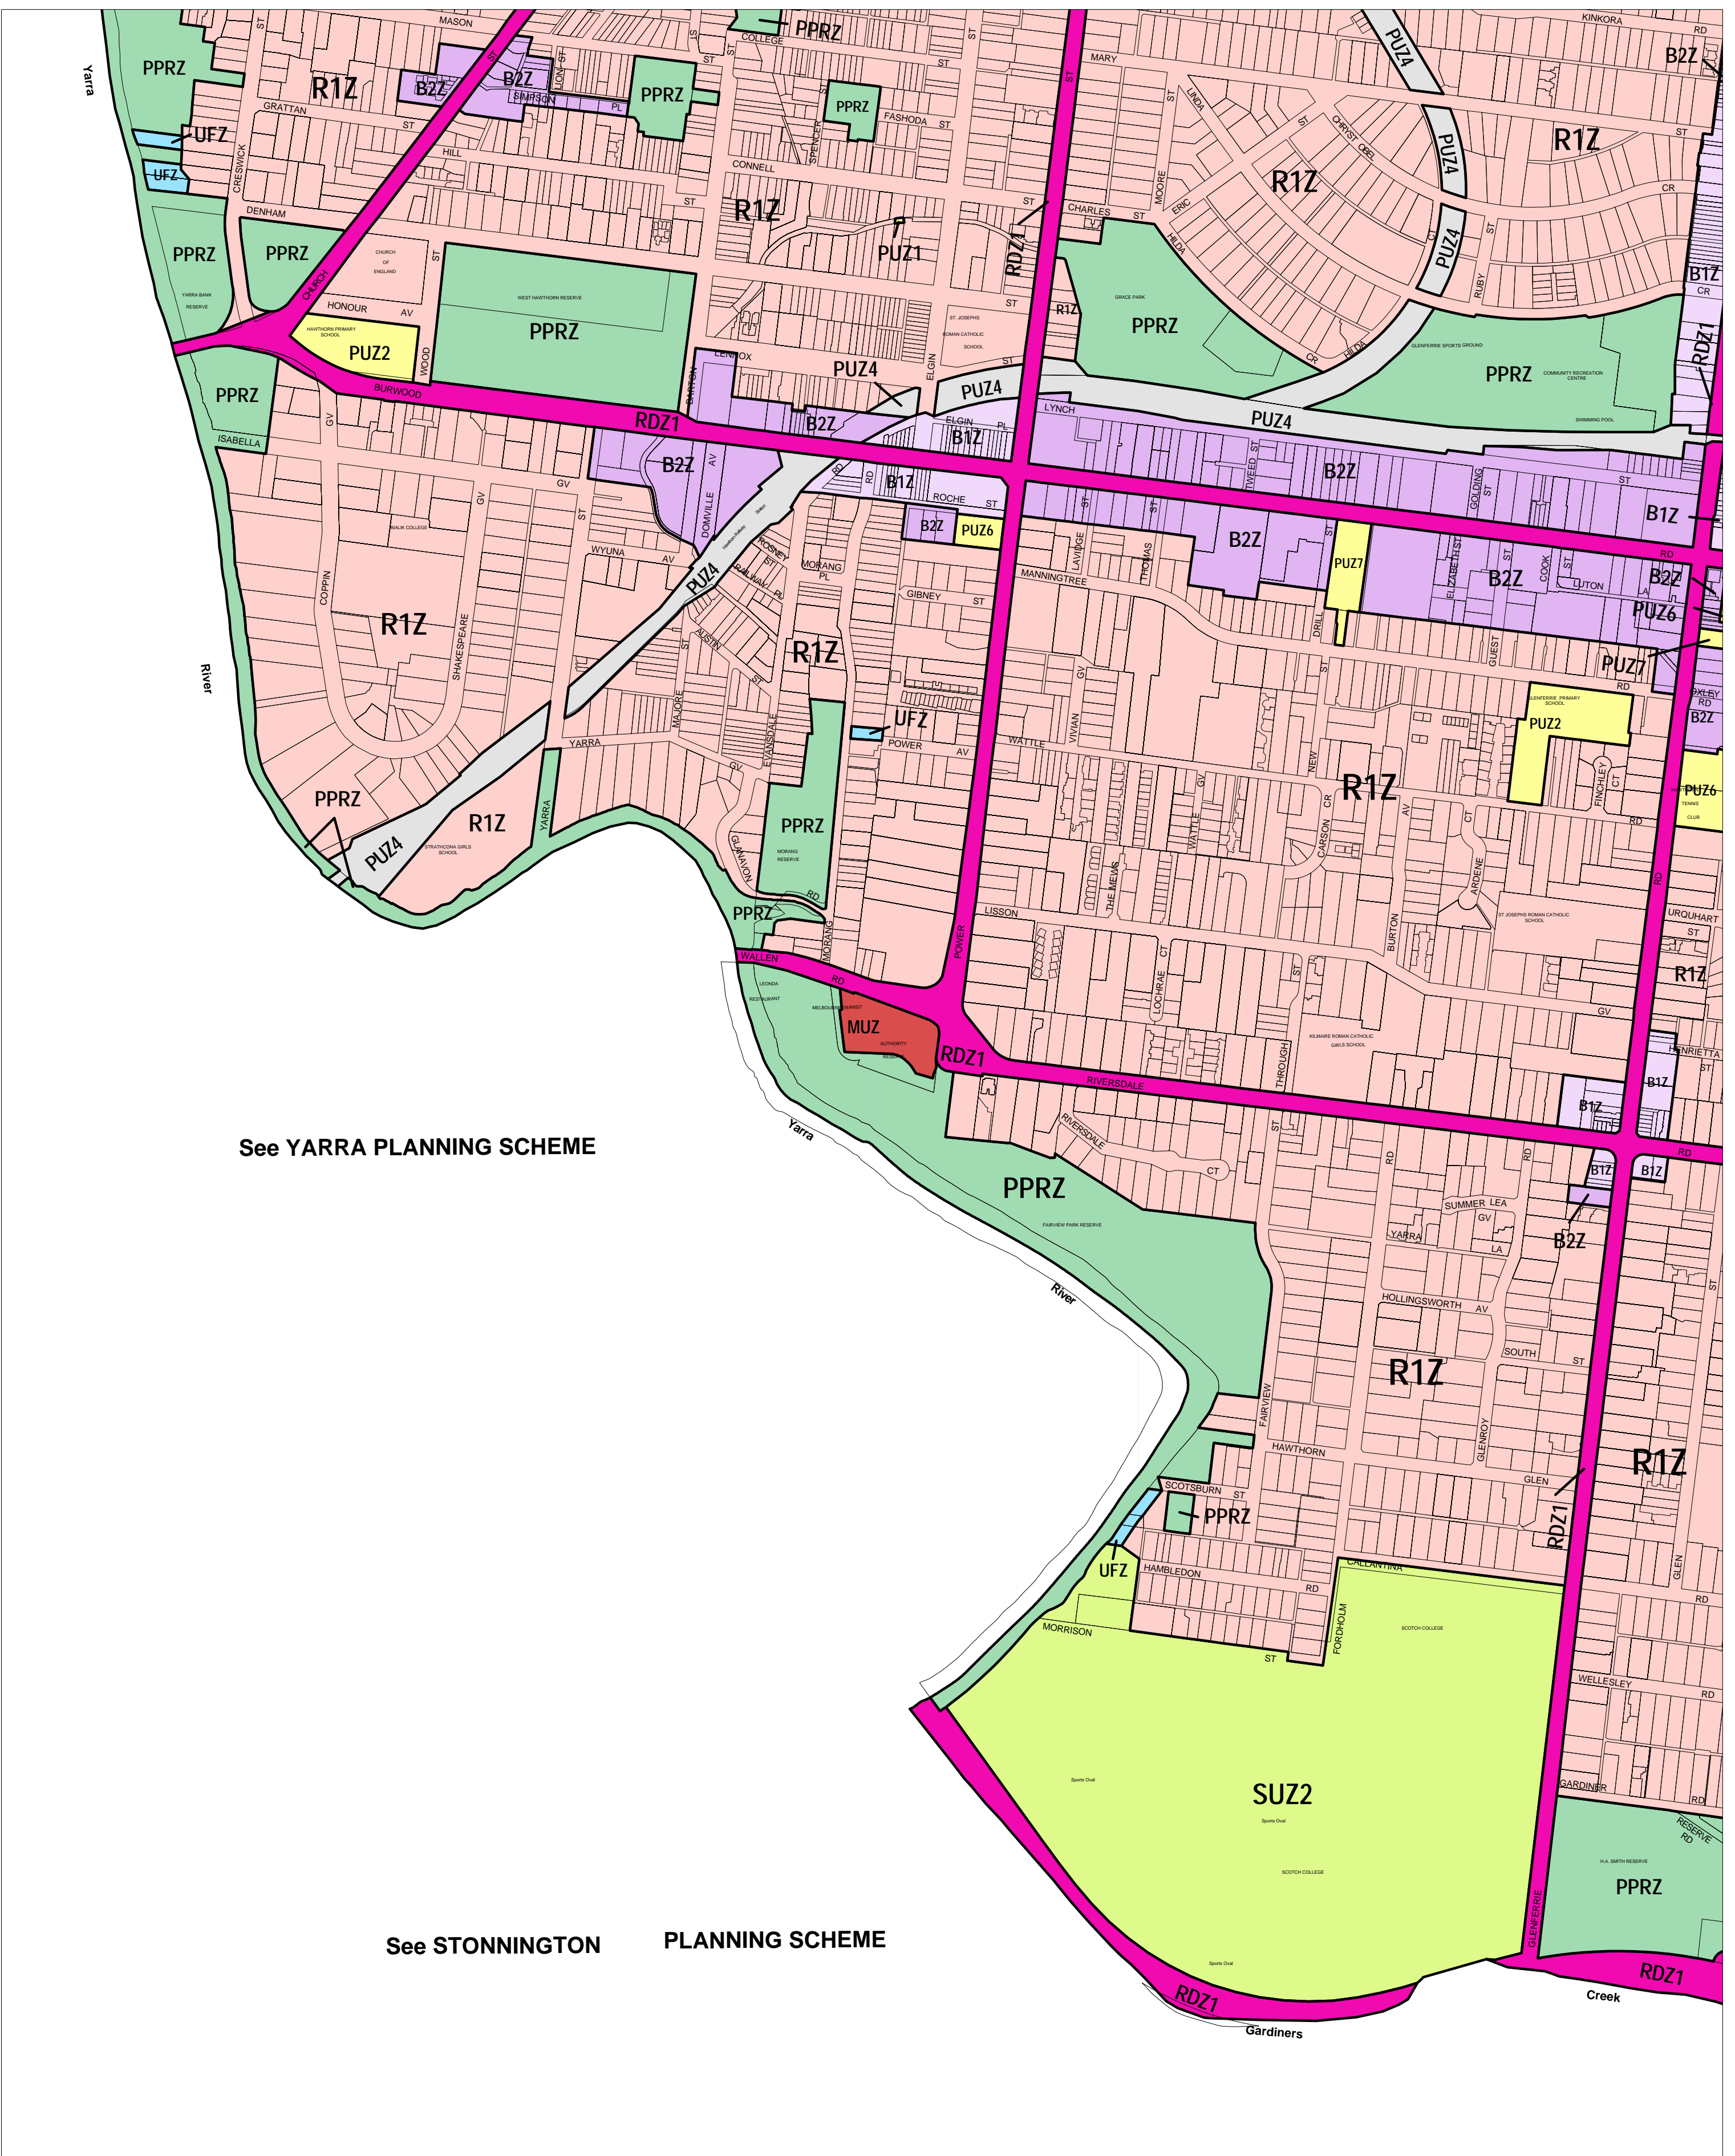

BOROONDARA PLANNING SCHEME - LOCAL PROVISION

See YARRA PLANNING SCHEME

See STONNINGTON PLANNING SCHEME

Business	Road Zone Category 1
B1Z Business 1 Zone	RDZ1 Road Zone Category 1
B2Z Business 2 Zone	
Public Land	Residential
PPRZ Public Park And Recreation Zone	MUZ Mixed Use Zone
PUZ2 Public Use Zone Education	R1Z Residential 1 Zone
PUZ6 Public Use Zone Local Government	Special Purpose
PUZ7 Public Use Zone Other Public Use	SUZ2 Special Use Zone 2
PUZ1 Public Use Zone Service And Utility	UFZ Urban Floodway Zone
PUZ4 Public Use Zone Transport	

Printed: 11/4/2006