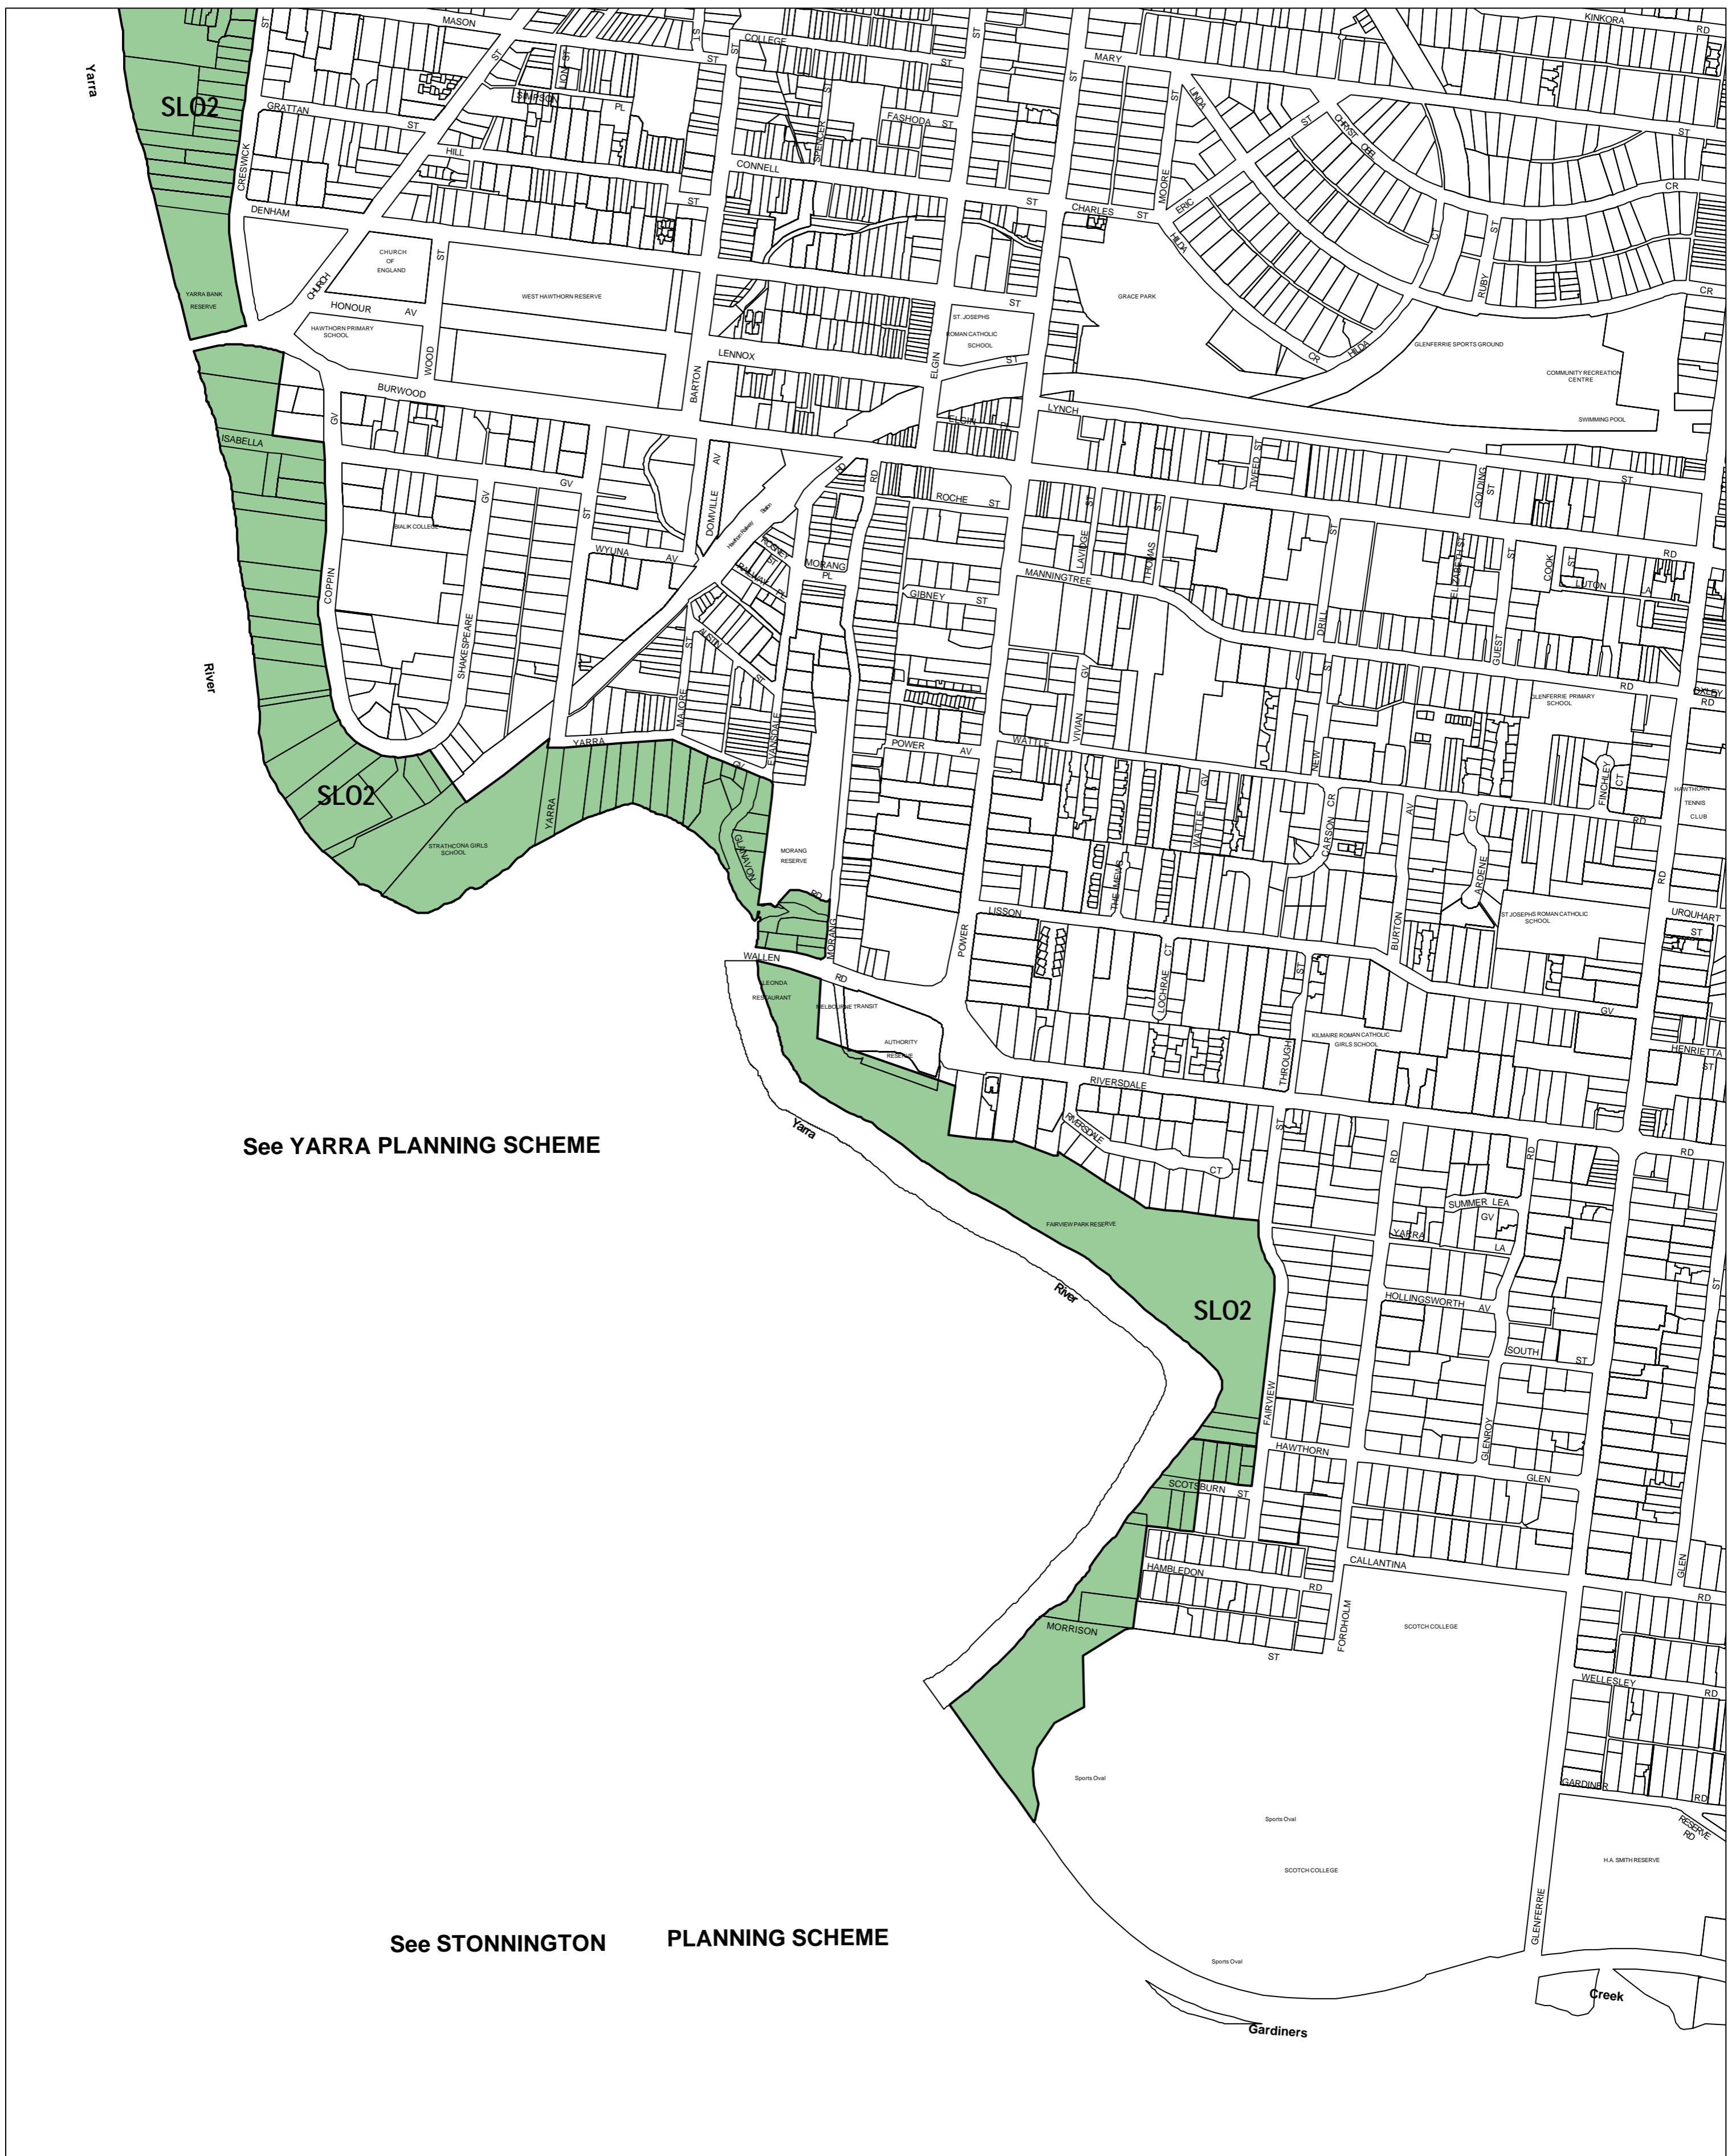

BOROONDARA PLANNING SCHEME - LOCAL PROVISION

See YARRA PLANNING SCHEME

See STONNINGTON PLANNING SCHEME

Overlays

SLO2 Significant Landscape Overlay - Schedule 2

AUSTRALIAN MAP GRID ZONE 55

Printed: 31/5/2007

INDEX TO ADJOINING METRIC SERIES MAP