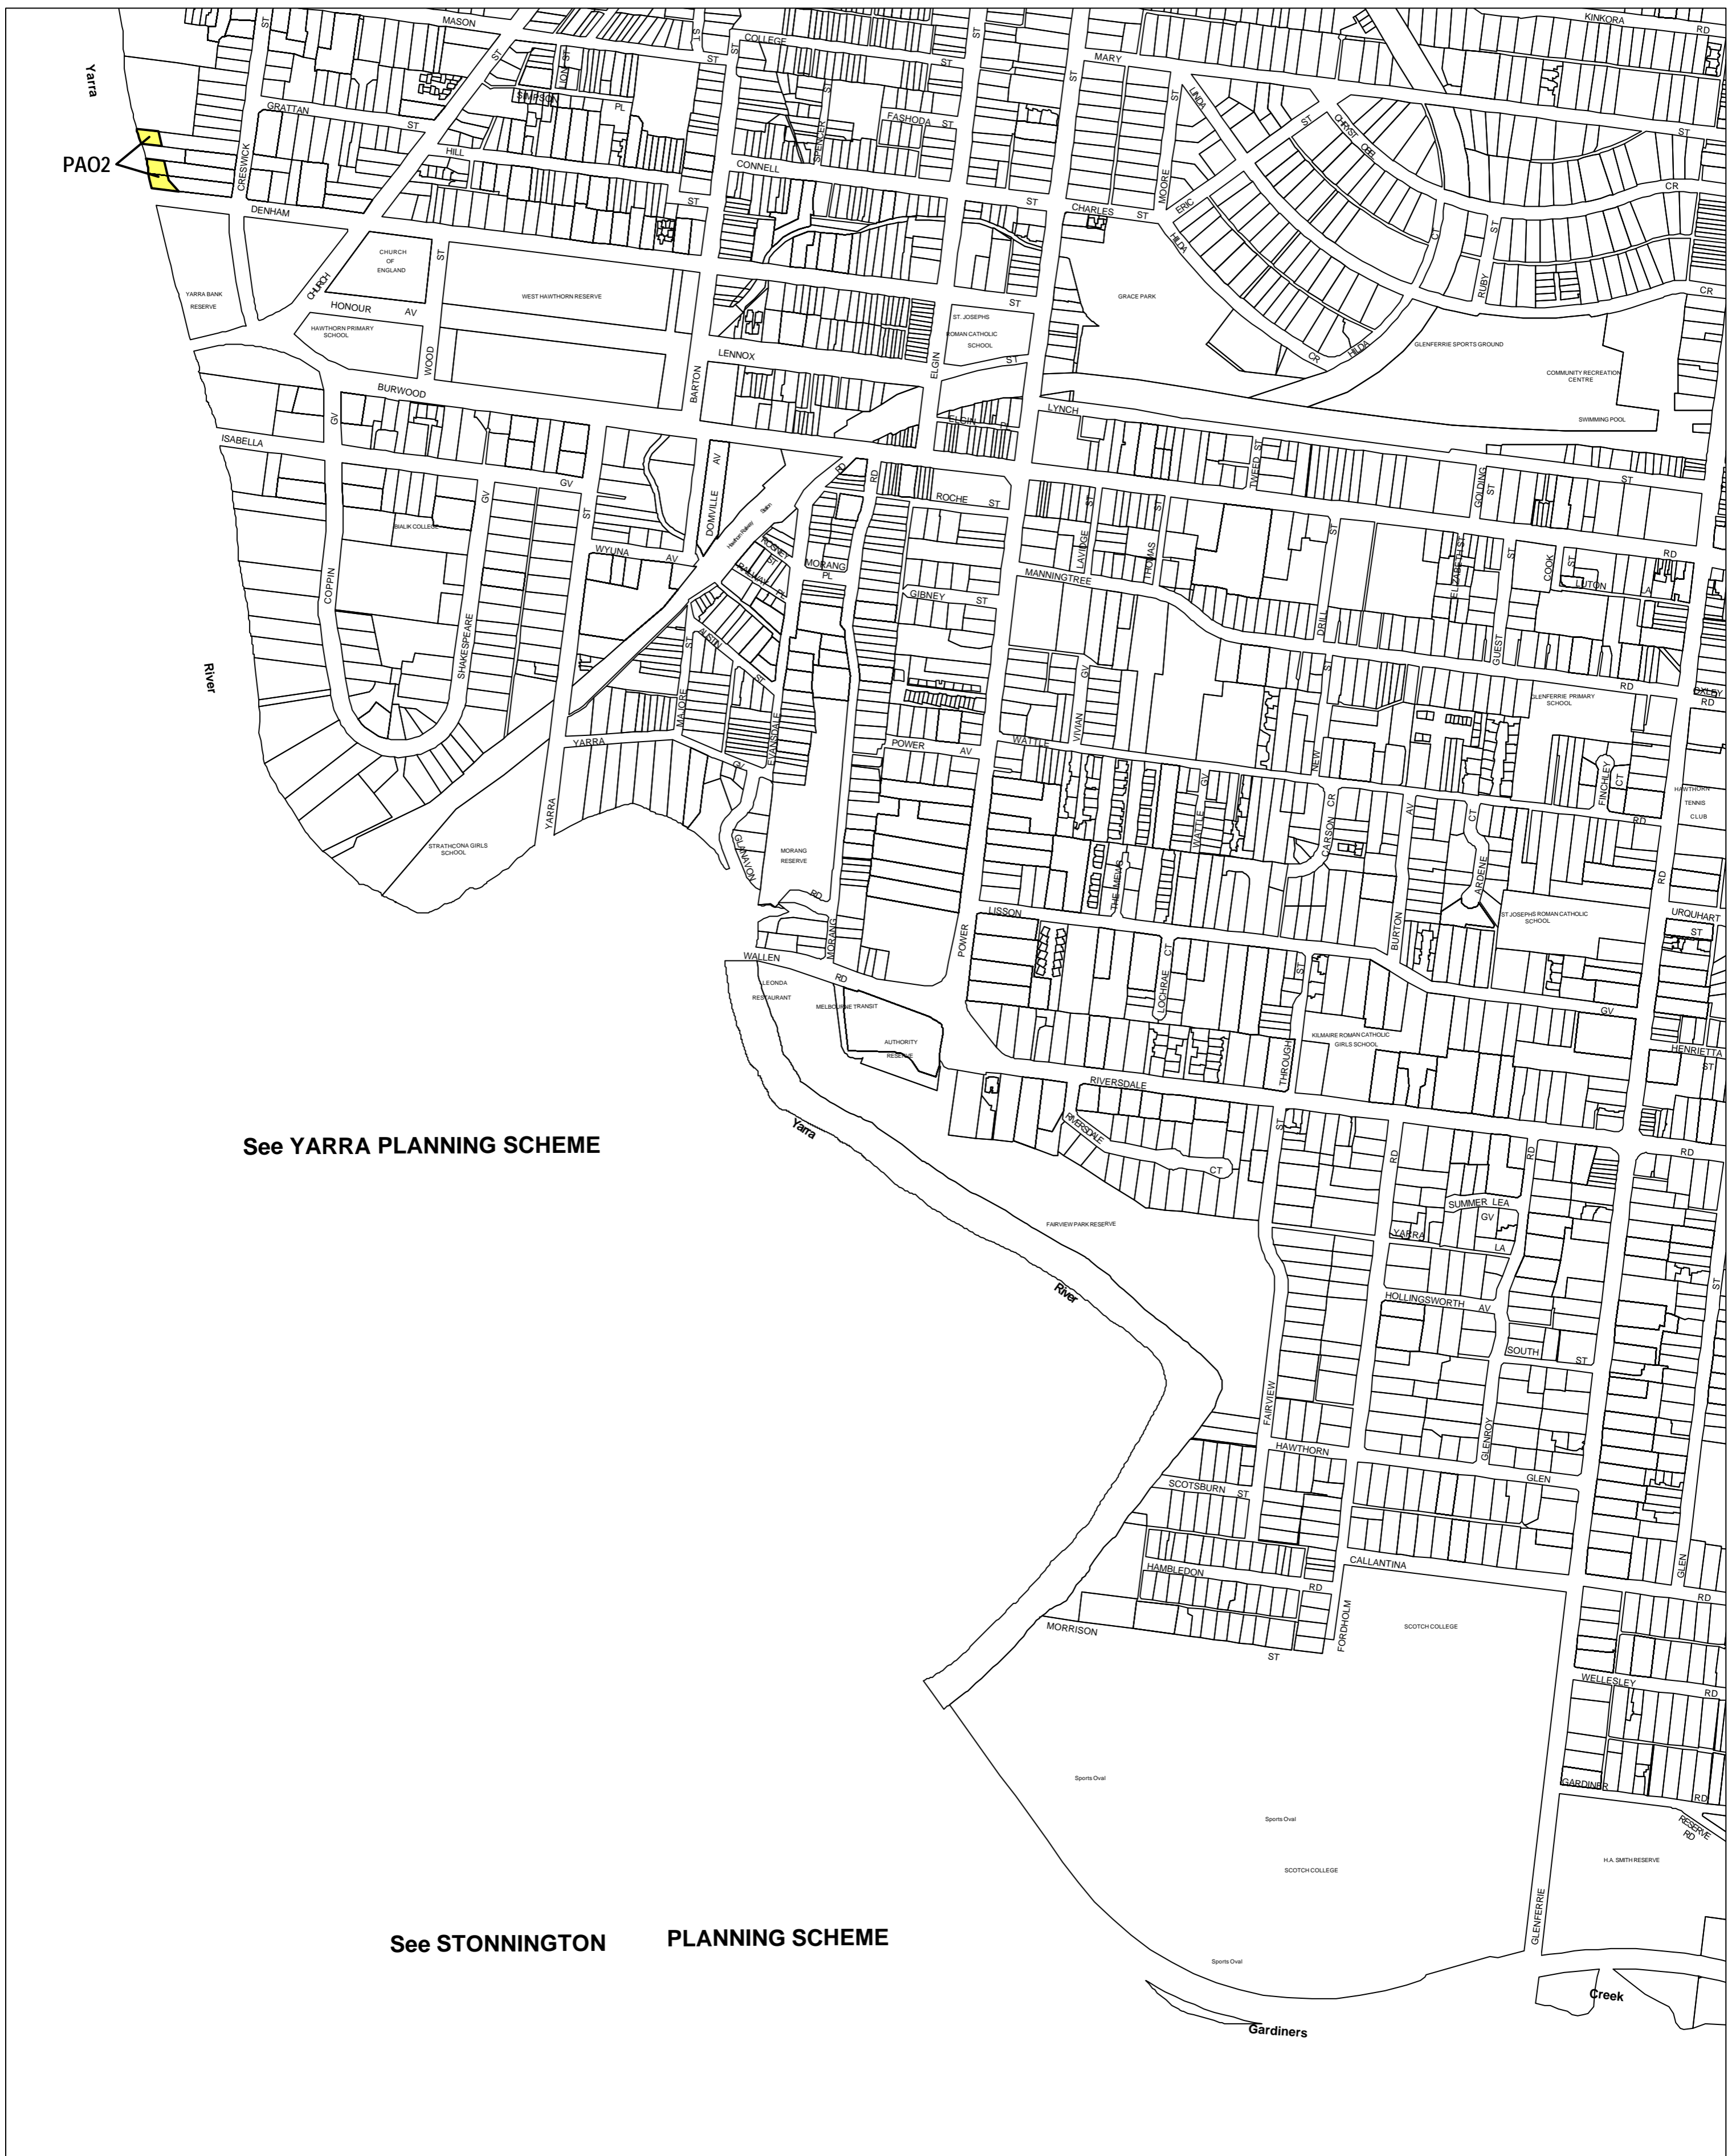

BOROONDARA PLANNING SCHEME - LOCAL PROVISION

See YARRA PLANNING SCHEME

See STONNINGTON PLANNING SCHEME

Overlays
PA02 Public Acquisition Overlay 2

100 200 300 400 500 m
AUSTRALIAN MAP GRID ZONE 55

INDEX TO ADJOINING METRIC SERIES MAP

1	2	3	4
5	6	7	8
9	10	11	12
13	14	15	16
17	18	19	20

Printed: 31/5/2007