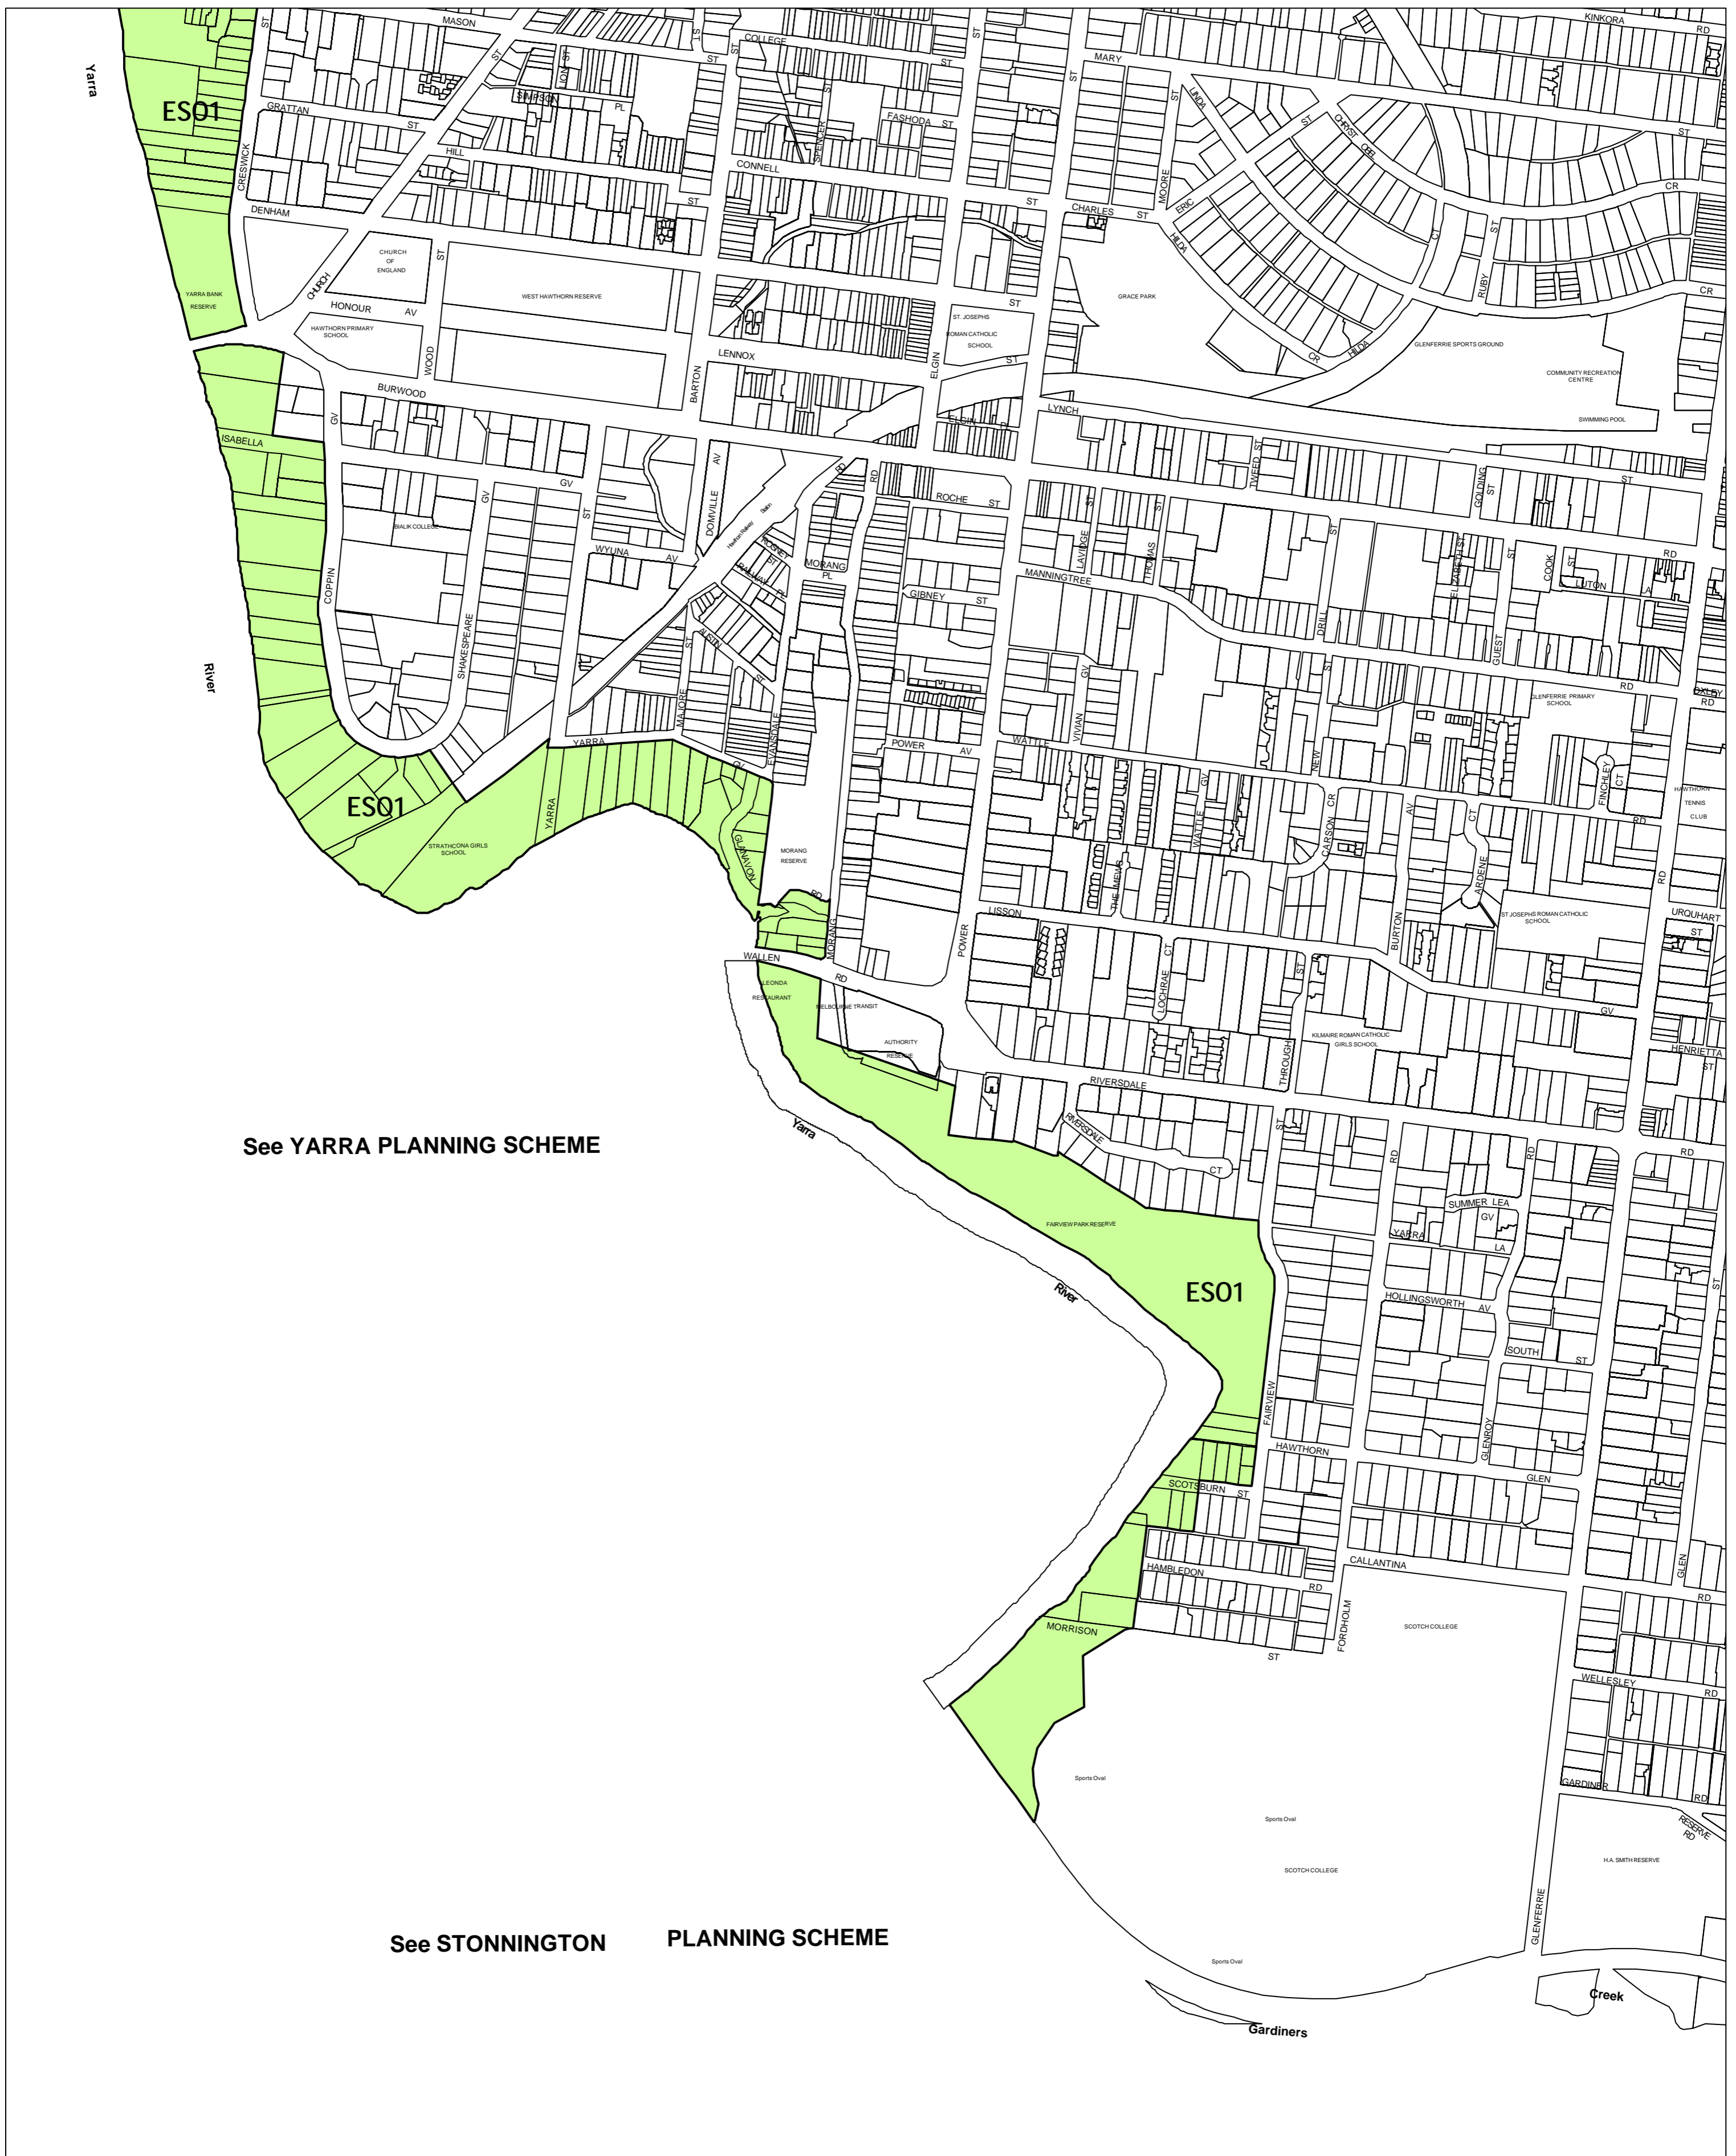

BOROONDARA PLANNING SCHEME - LOCAL PROVISION

See YARRA PLANNING SCHEME

See STONNINGTON PLANNING SCHEME

Overlays
Environmental Significance Overlay - Schedule 1

100 200 300 400 500 m
AUSTRALIAN MAP GRID ZONE 55

INDEX TO ADJOINING METRIC SERIES MAP

Printed: 31/5/2007