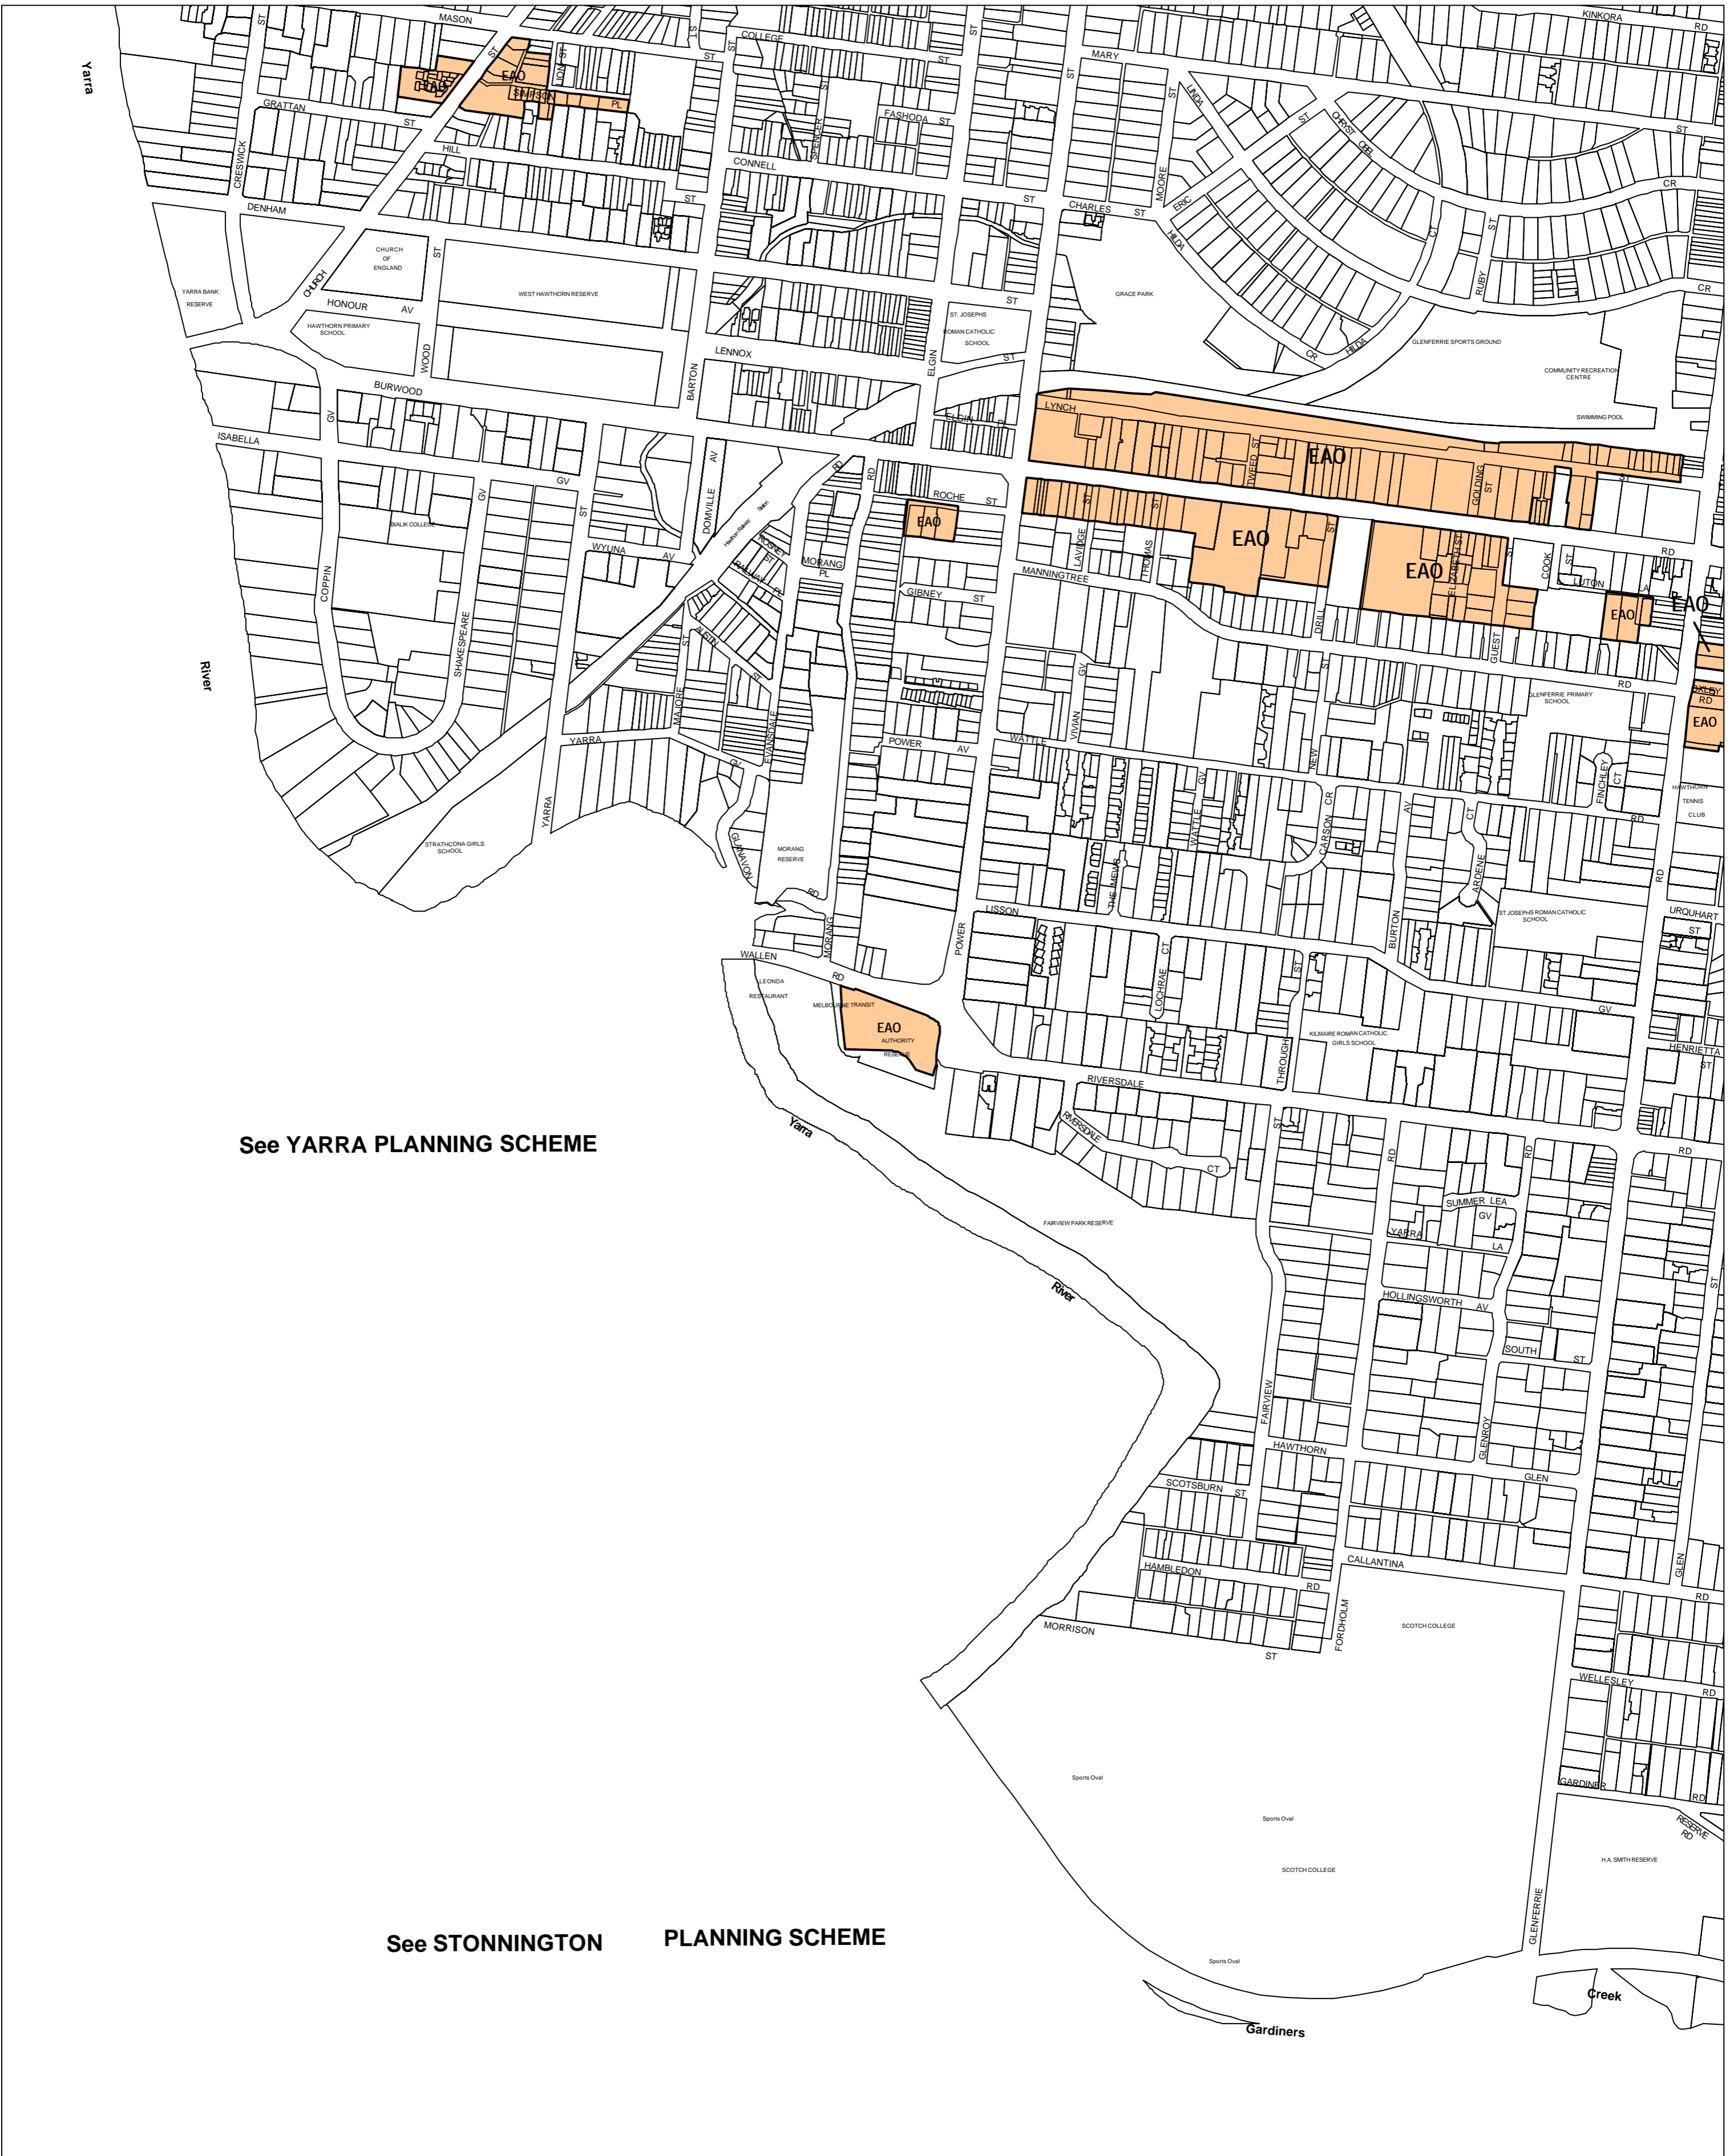

BOROONDARA PLANNING SCHEME - LOCAL PROVISION

See YARRA PLANNING SCHEME

See STONNINGTON PLANNING SCHEME

Overlays
Environmental Audit Overlay

AUSTRALIAN MAP GRID ZONE 55

Printed: 31/5/2007