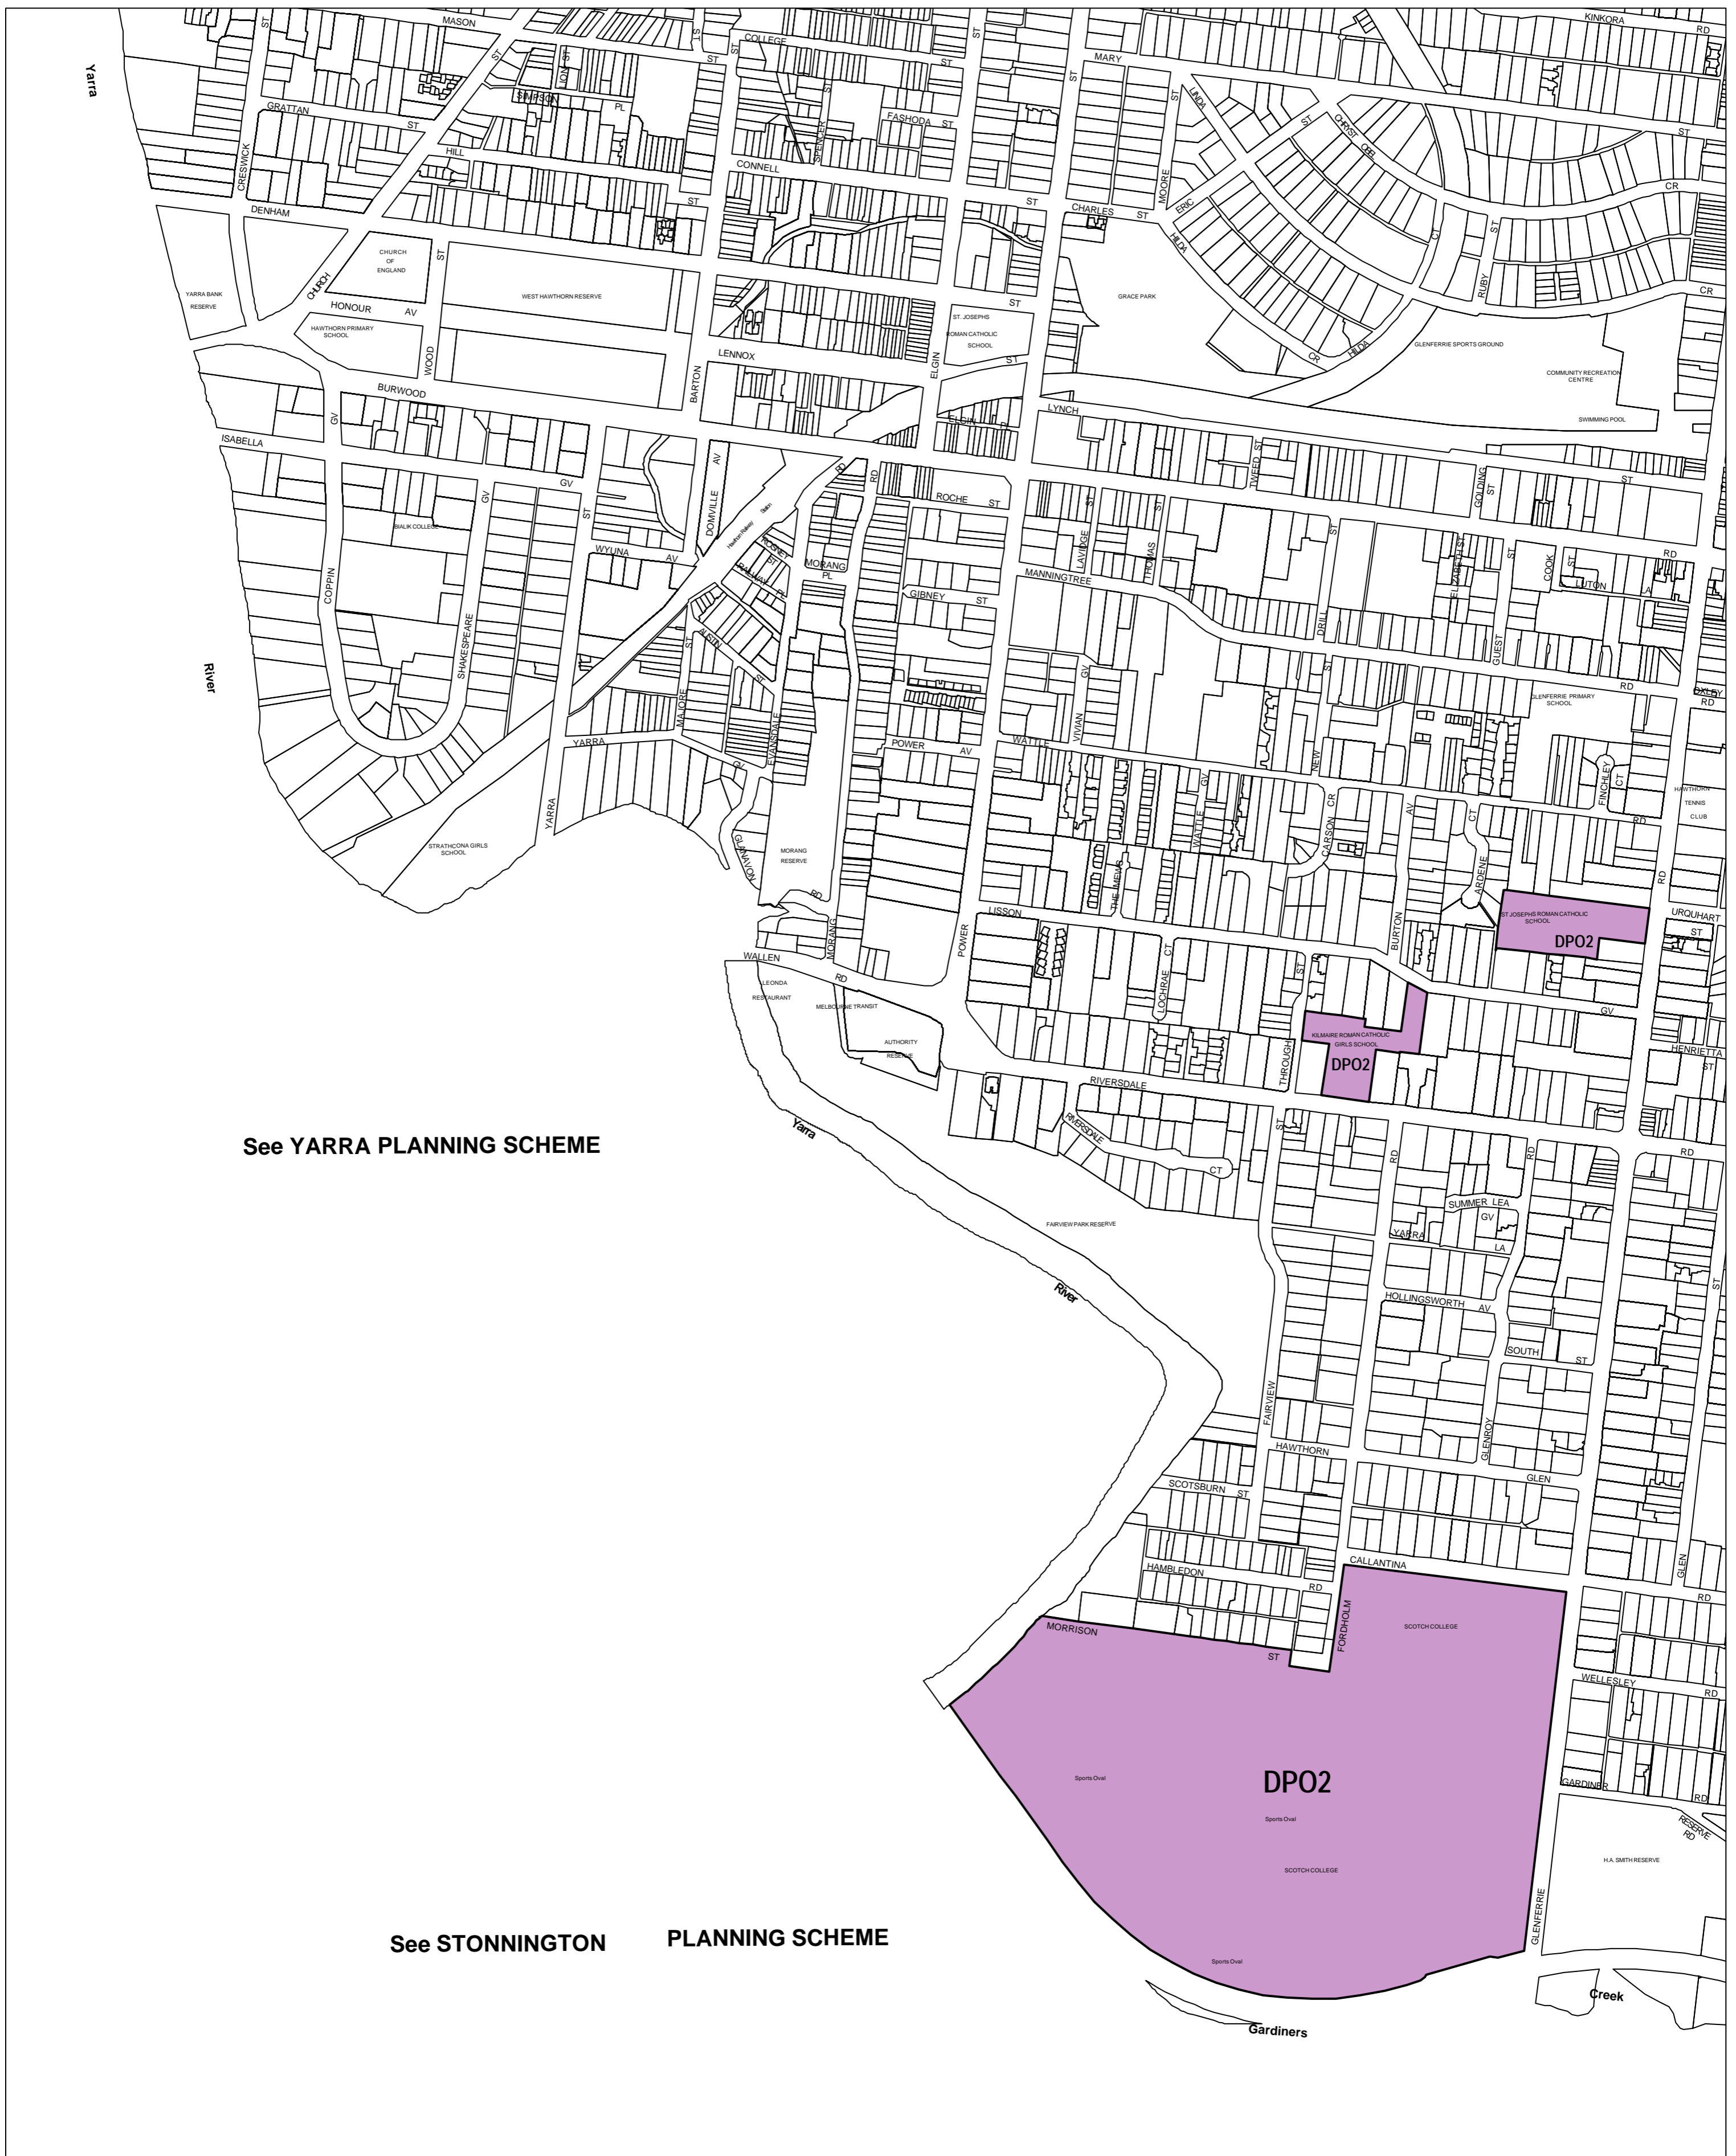

BOROONDARA PLANNING SCHEME - LOCAL PROVISION

See YARRA PLANNING SCHEME

See STONNINGTON PLANNING SCHEME

Overlays
DPO2 Development Plan Overlay - Schedule 2

100 200 300 400 500 m
AUSTRALIAN MAP GRID ZONE 55

INDEX TO ADJOINING METRIC SERIES MAP

15	8	4
7	8	9
12	13	14
15	16	19

Printed: 31/5/2007