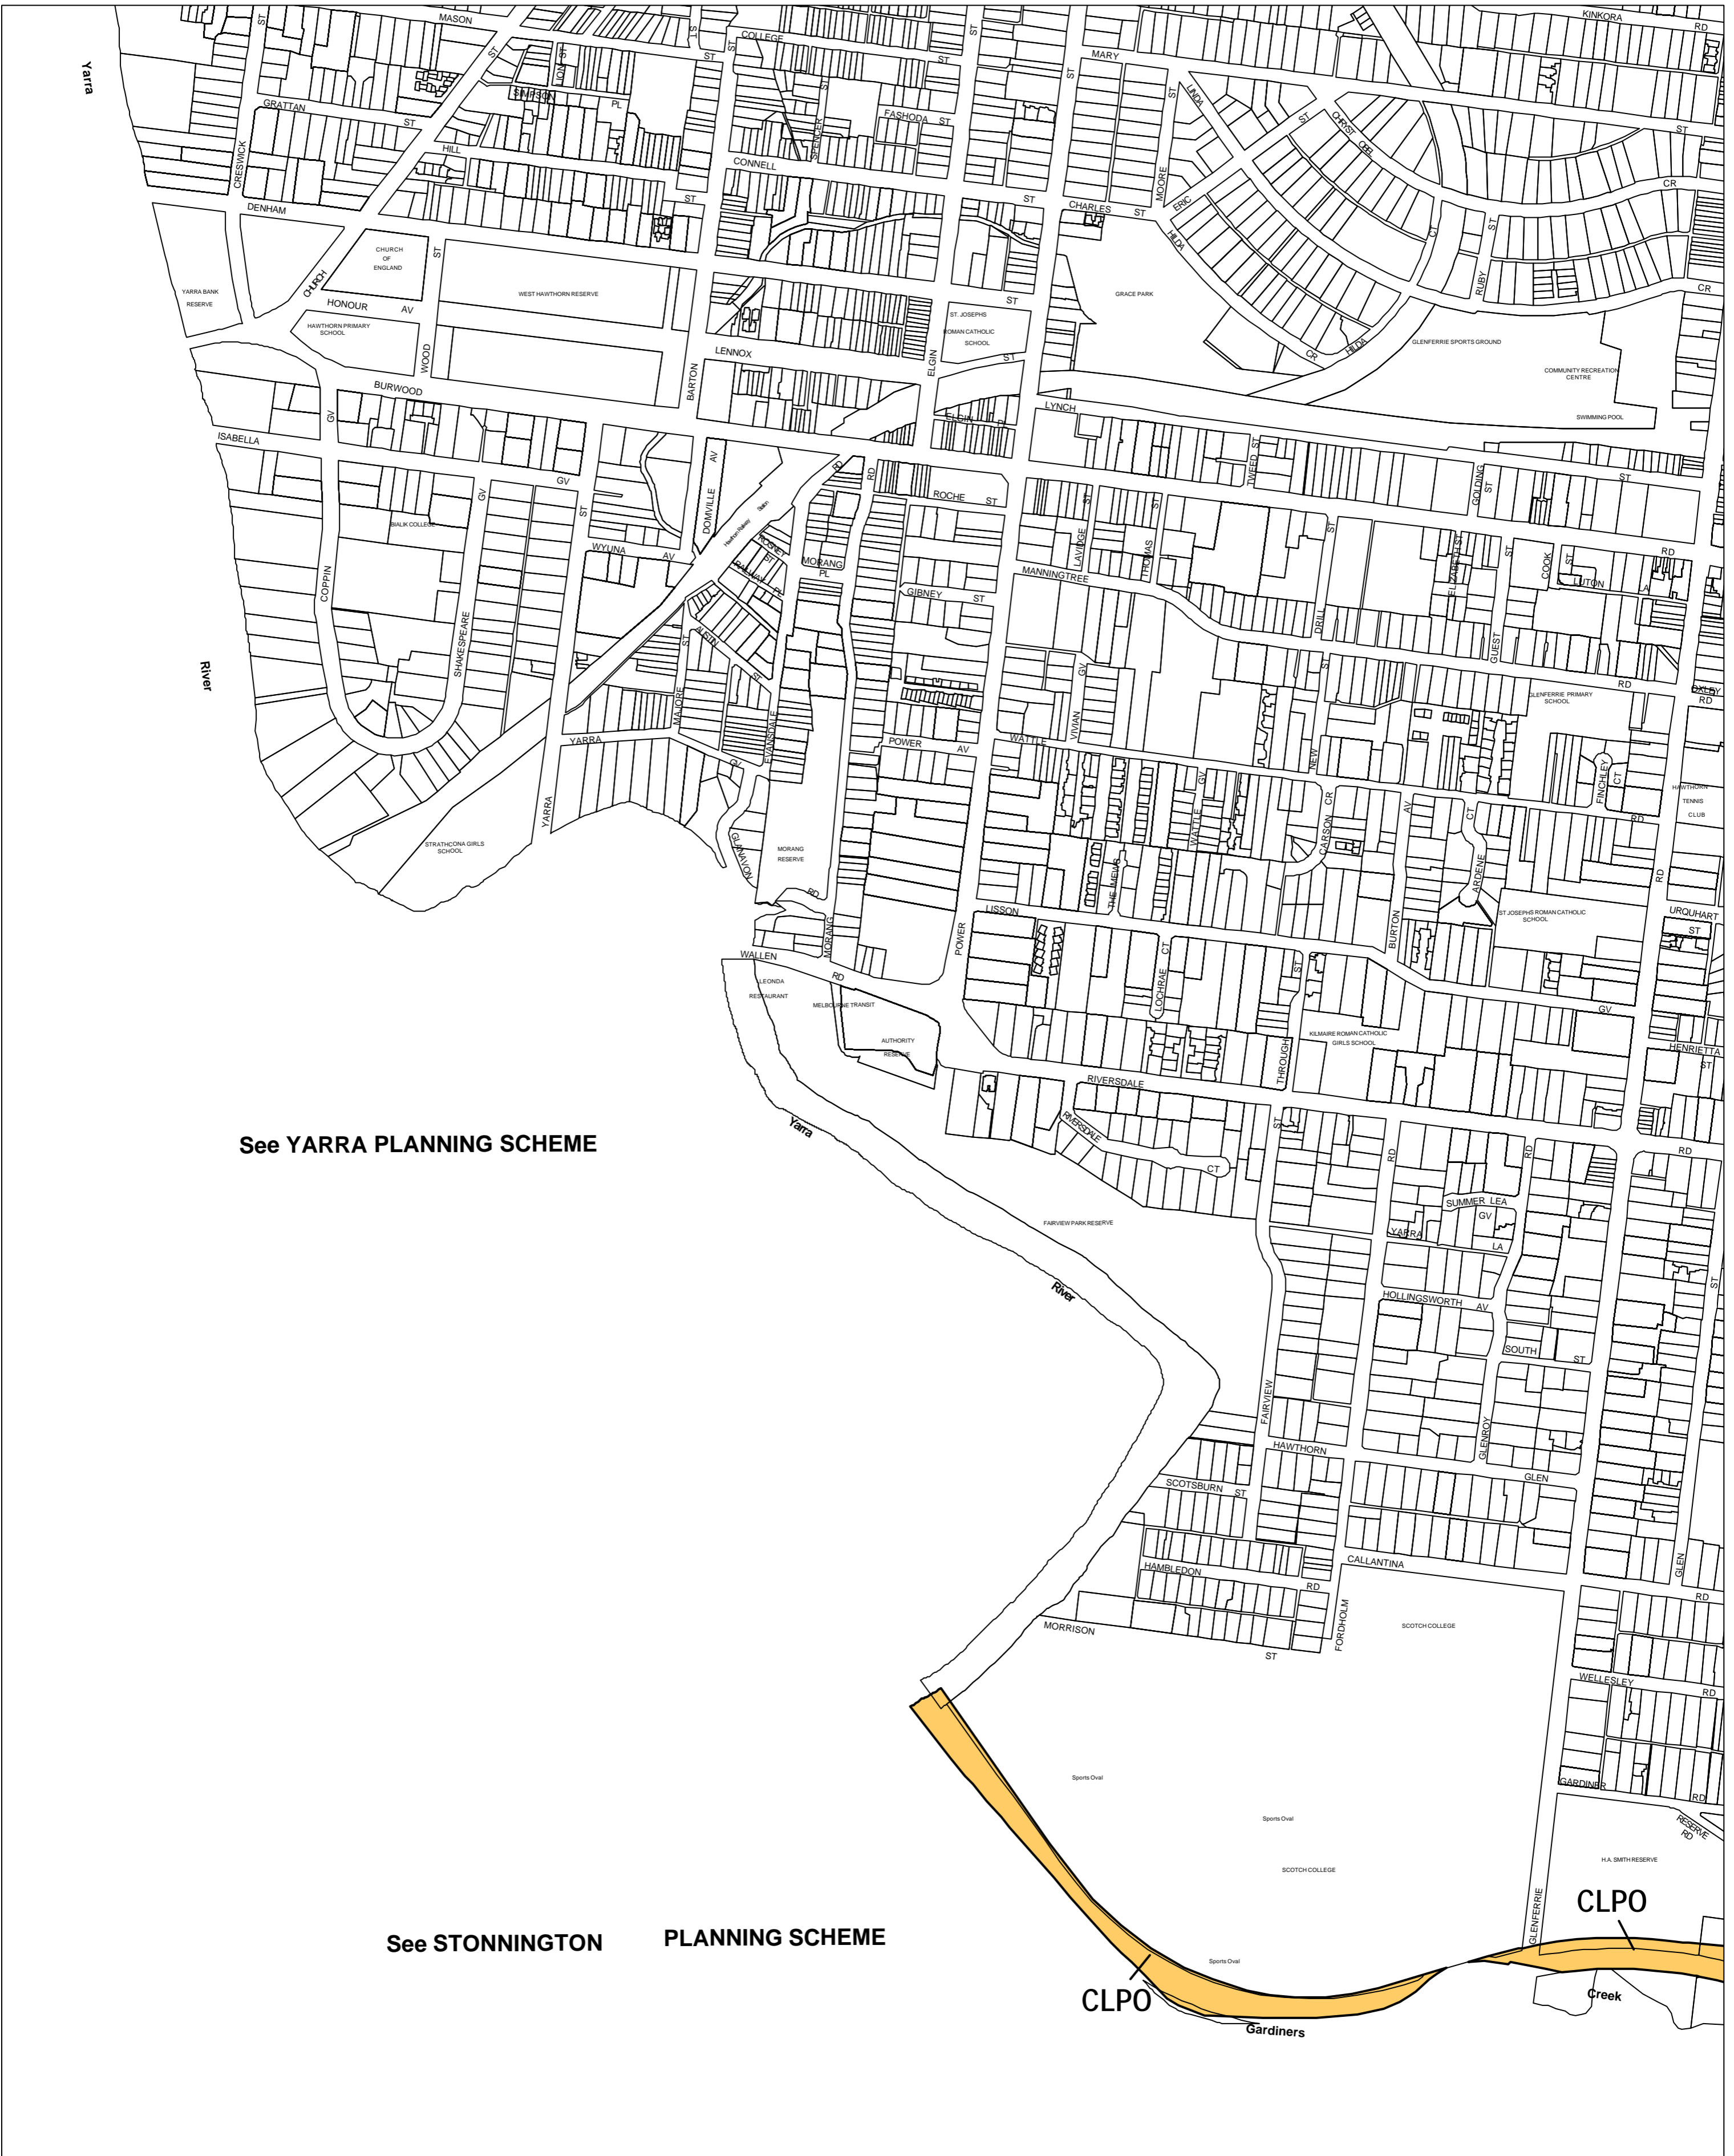

BOROONDARA PLANNING SCHEME - LOCAL PROVISION

See YARRA PLANNING SCHEME

See STONNINGTON PLANNING SCHEME

CLPO

CLPO

Overlays
City Link Project Overlay

AUSTRALIAN MAP GRID ZONE 55

INDEX TO ADJOINING METRIC SERIES MAP

Printed: 31/5/2007