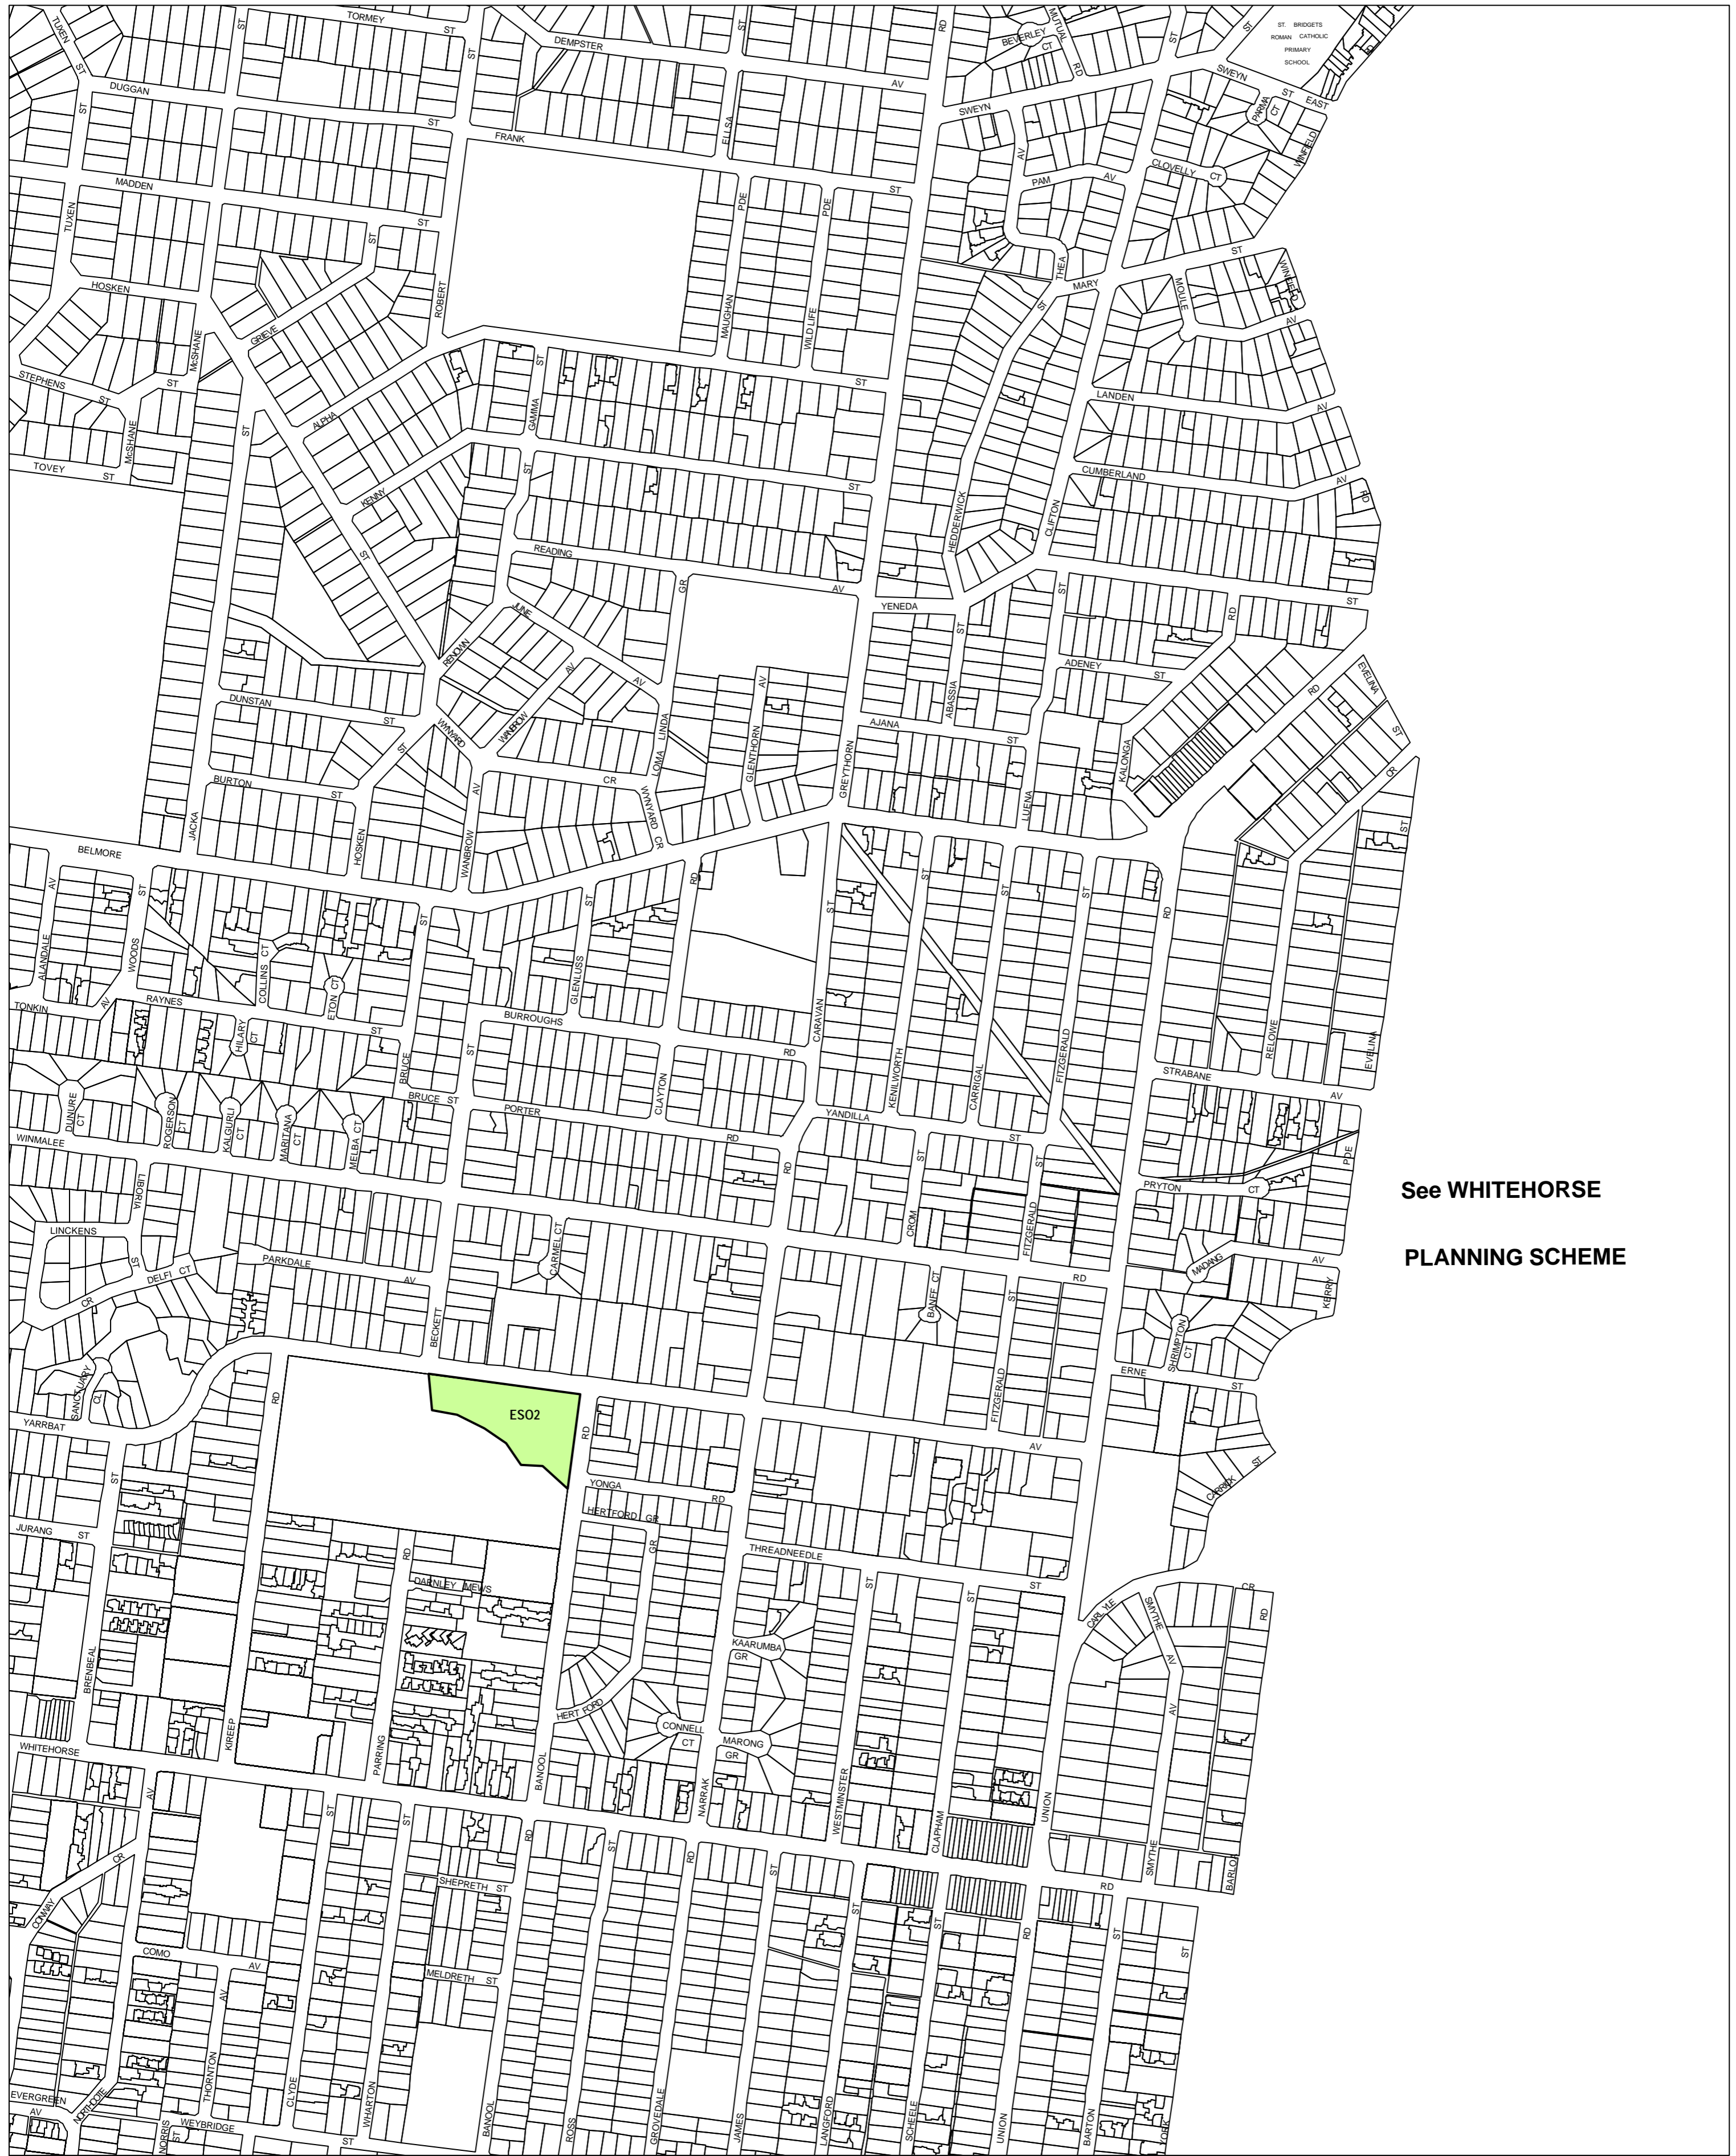

BOROONDARA PLANNING SCHEME - LOCAL PROVISION

See WHITEHORSE
PLANNING SCHEME

Overlays

- Environmental Significance
- Overlay - Schedule 2

ES02

100 200 300 400 500 m

AUSTRALIAN MAP GRID ZONE 55

INDEX TO ADJOINING METRIC SERIES MAP

13	4
7	8
9	10
12	13
14	
15	16
	19

Printed: 31/5/2007