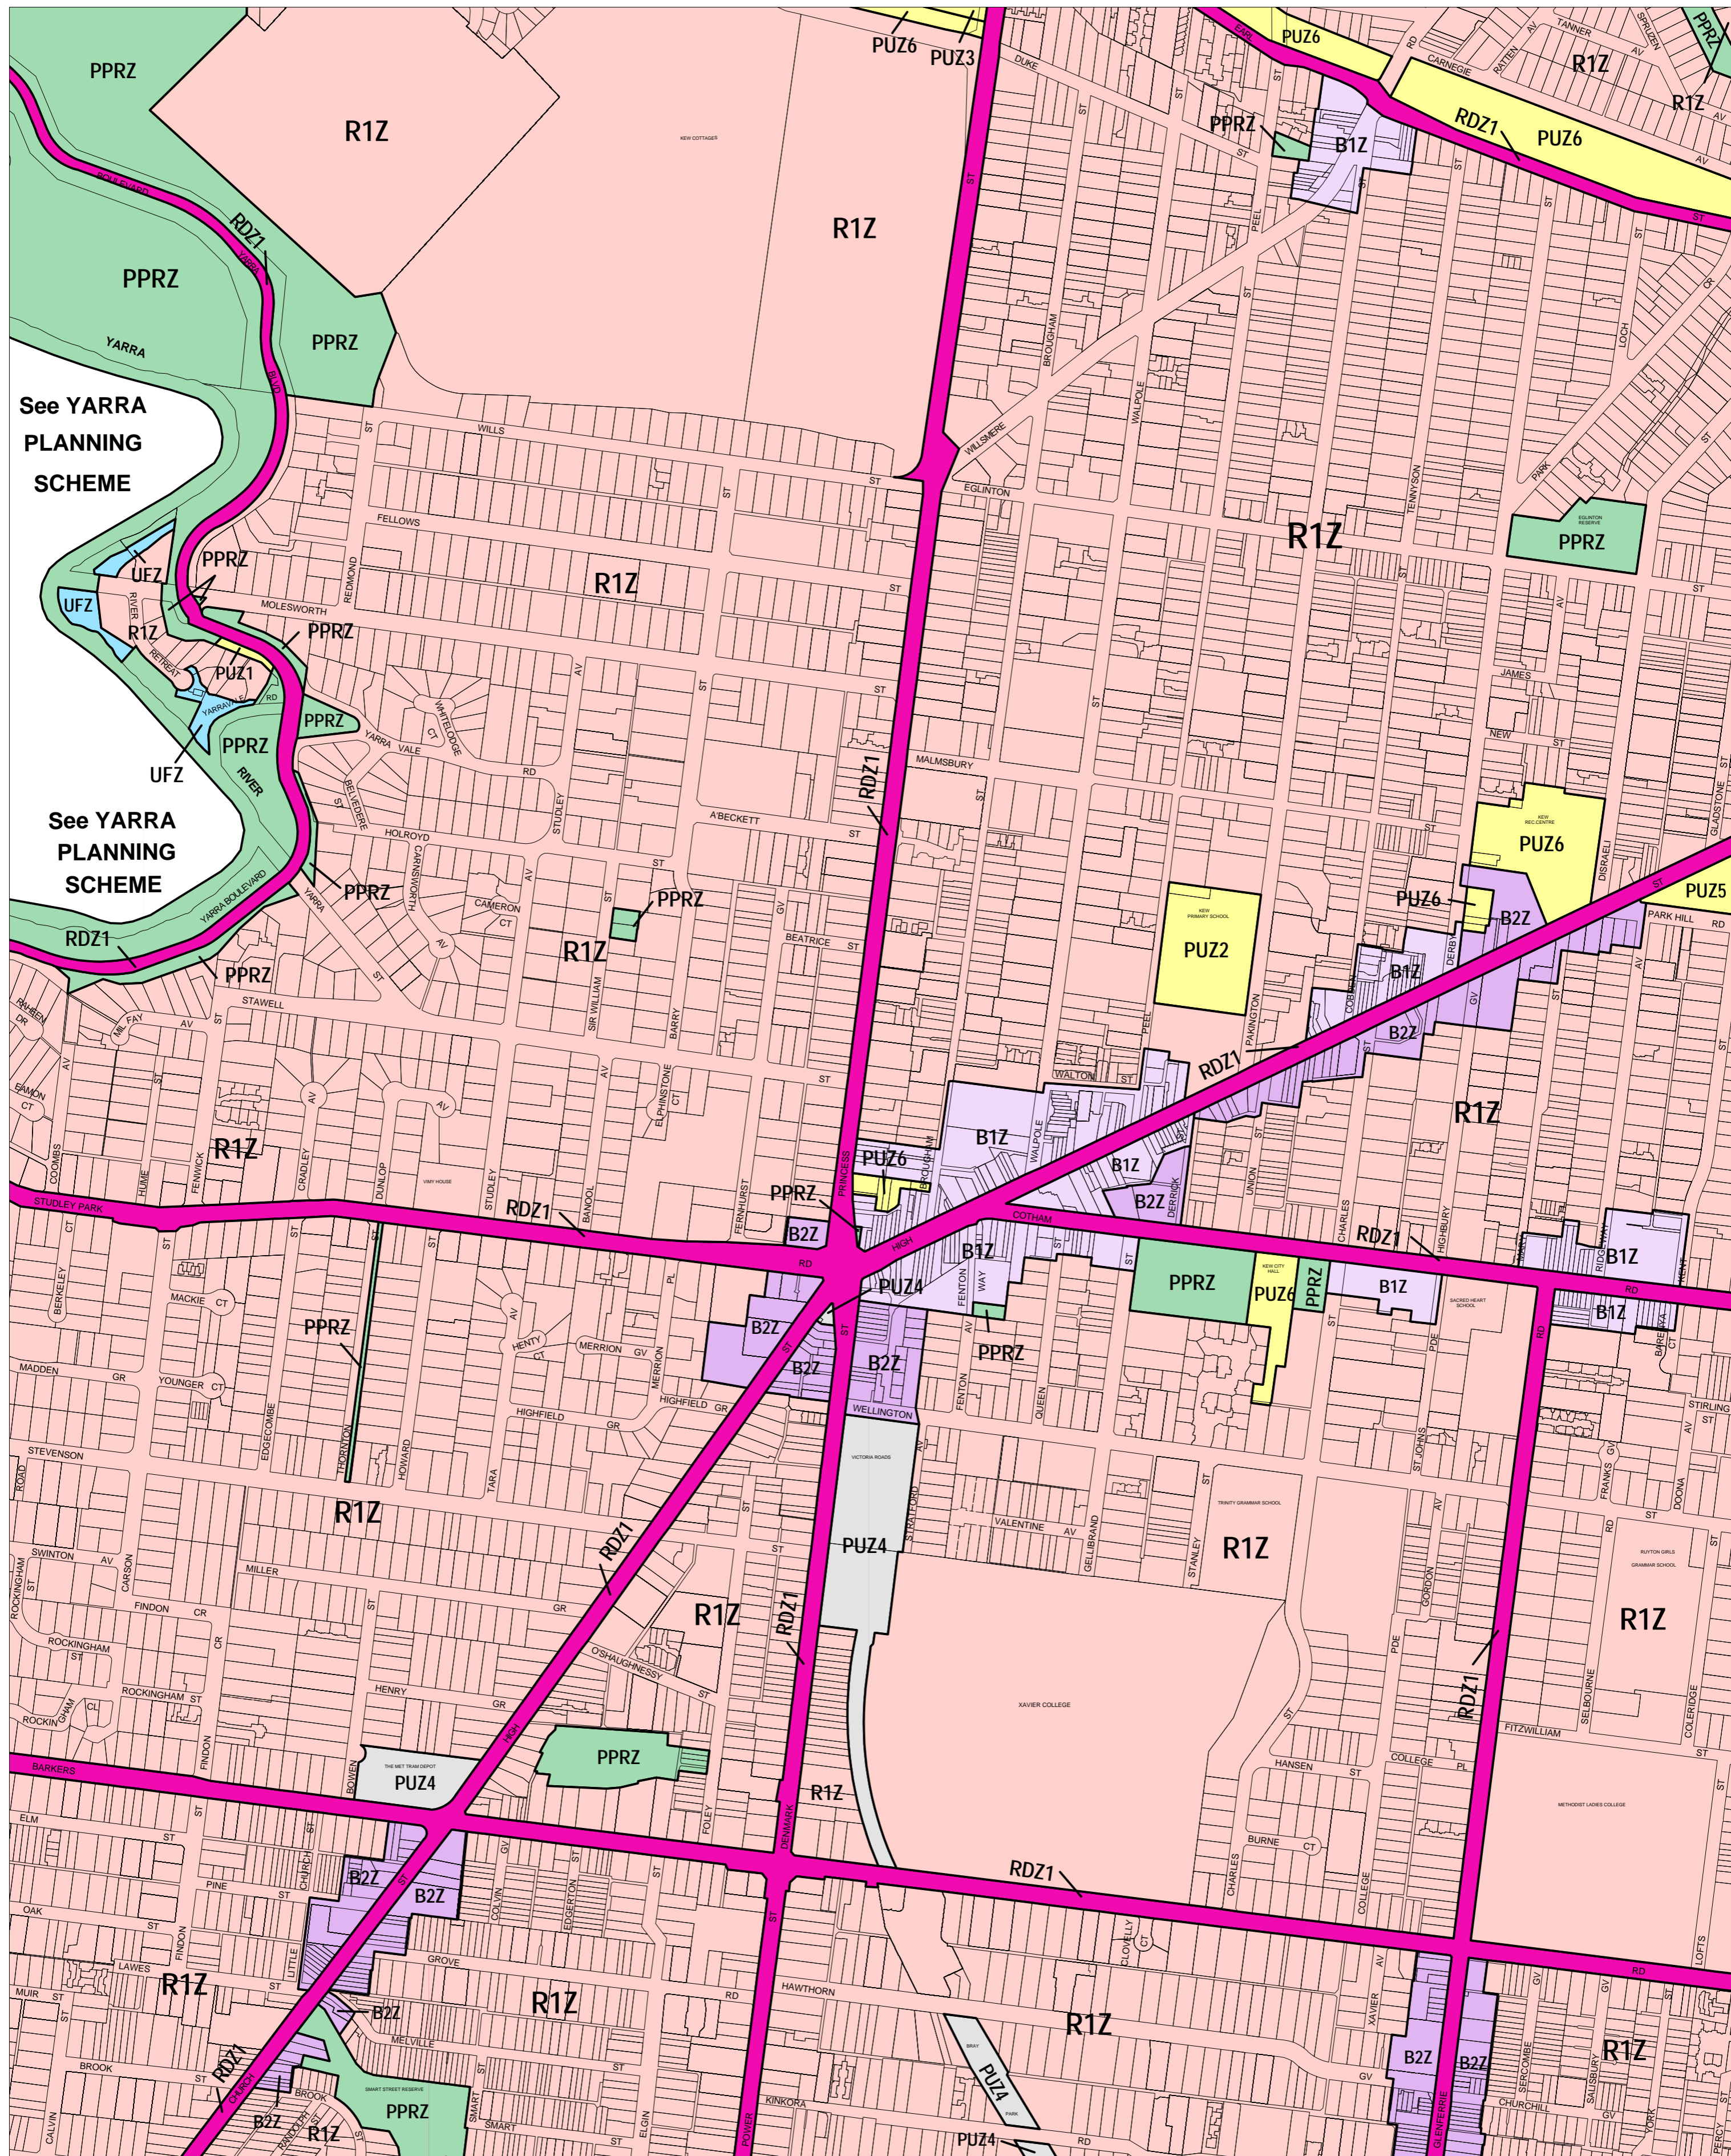

BOROONDARA PLANNING SCHEME - LOCAL PROVISION

See YARRA PLANNING SCHEME

See YARRA PLANNING SCHEME

Business	Public Land	Residential	Special Purpose	Public Use Zone Transport
B1Z Business 1 Zone	PPRZ Public Park and Recreation Zone	R1Z Residential 1 Zone	UFZ Urban Floodway Zone	PUZ4 Public Use Zone Transport
B2Z Business 2 Zone	PUZ5 Public Use Zone Cemetery/Crematorium			RDZ1 Road Zone Category 1
	PUZ2 Public Use Zone Education			
	PUZ3 Public Use Zone Health And Community			
	PUZ6 Public Use Zone Local Government			
	PUZ1 Public Use Zone Service And Utility			

100 0 100 200 300 400 500 m

AUSTRALIAN MAP GRID ZONE 55

INDEX TO ADJOINING METRIC SERIES MAP

1	2	3	4
5	6	7	8
9	10	11	12
13	14	15	16
17	18	19	20

Printed: 31/7/2006

AMENDMENT C52