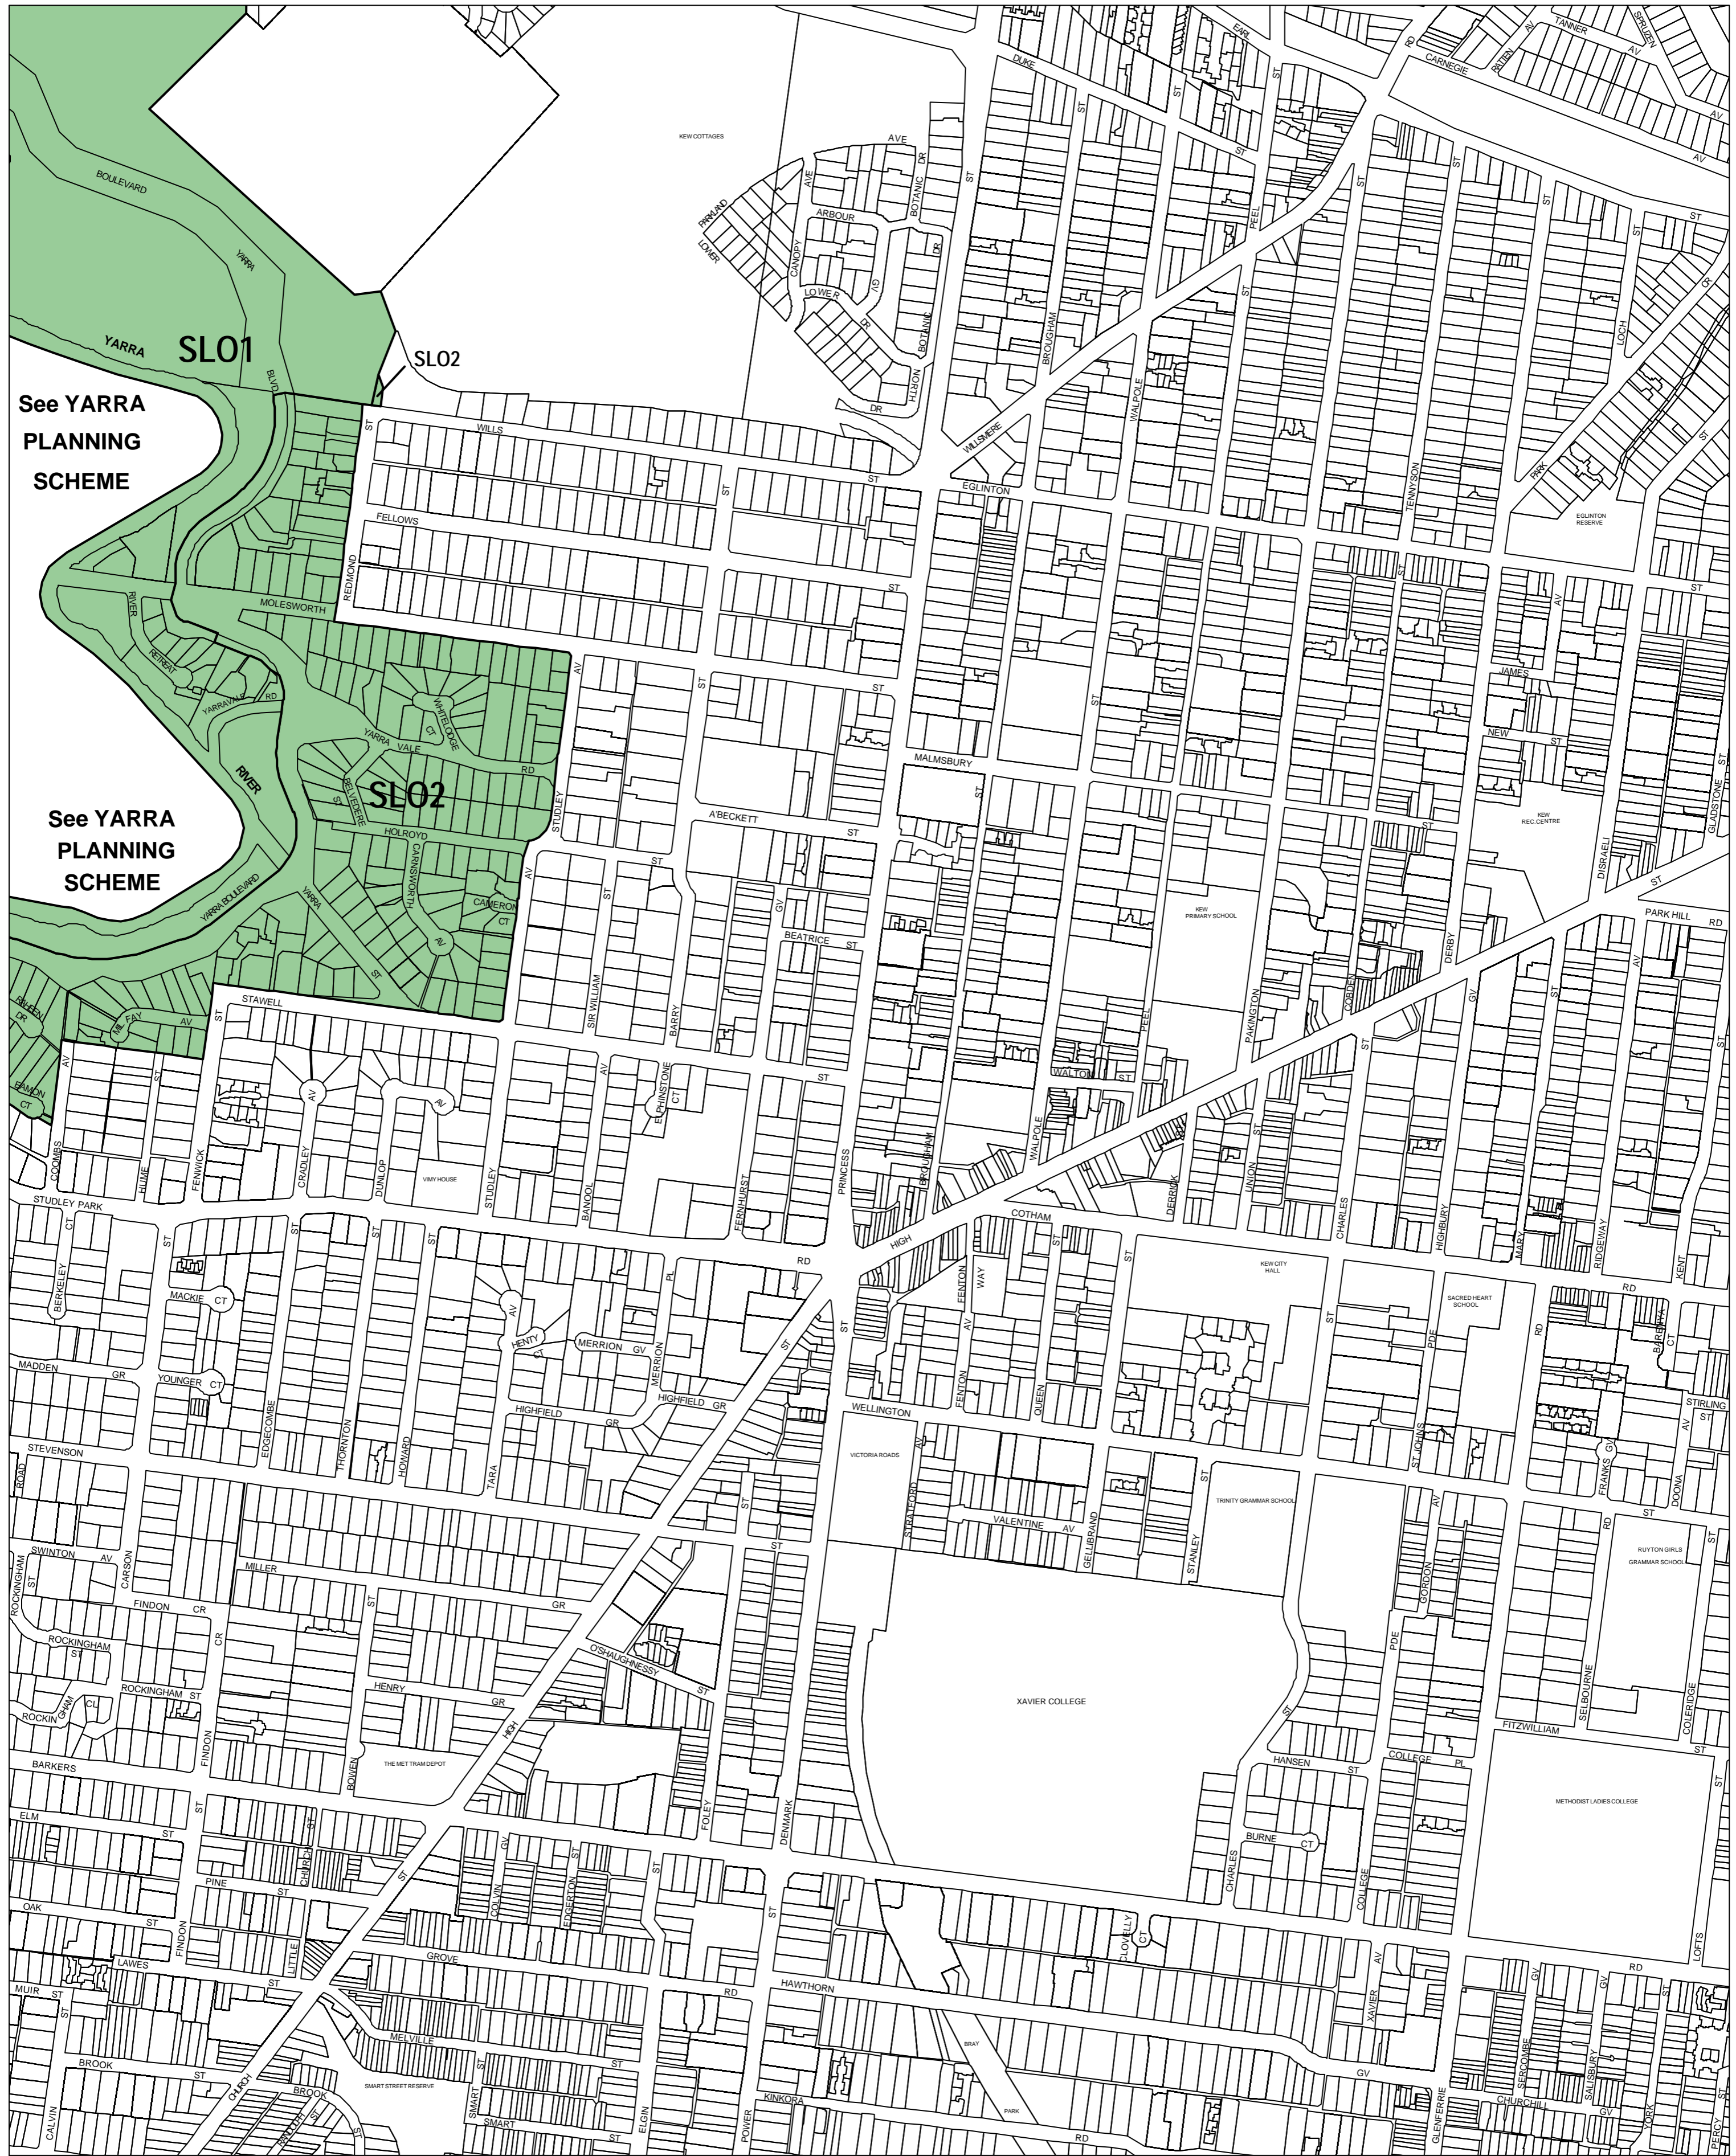

BOROONDARA PLANNING SCHEME - LOCAL PROVISION

See YARRA PLANNING SCHEME

See YARRA PLANNING SCHEME

Overlays

- SLO1 Significant Landscape Overlay - Schedule 1
- SLO2 Significant Landscape Overlay - Schedule 2

100 10 1100 200 1300 1400 500 m

AUSTRALIAN MAP GRID ZONE 55

INDEX TO ADJOINING METRIC SERIES MAP

1	2	3	4
5	6	7	8
9	10	11	12
13	14	15	16
17	18	19	20

Printed: 31/5/2007