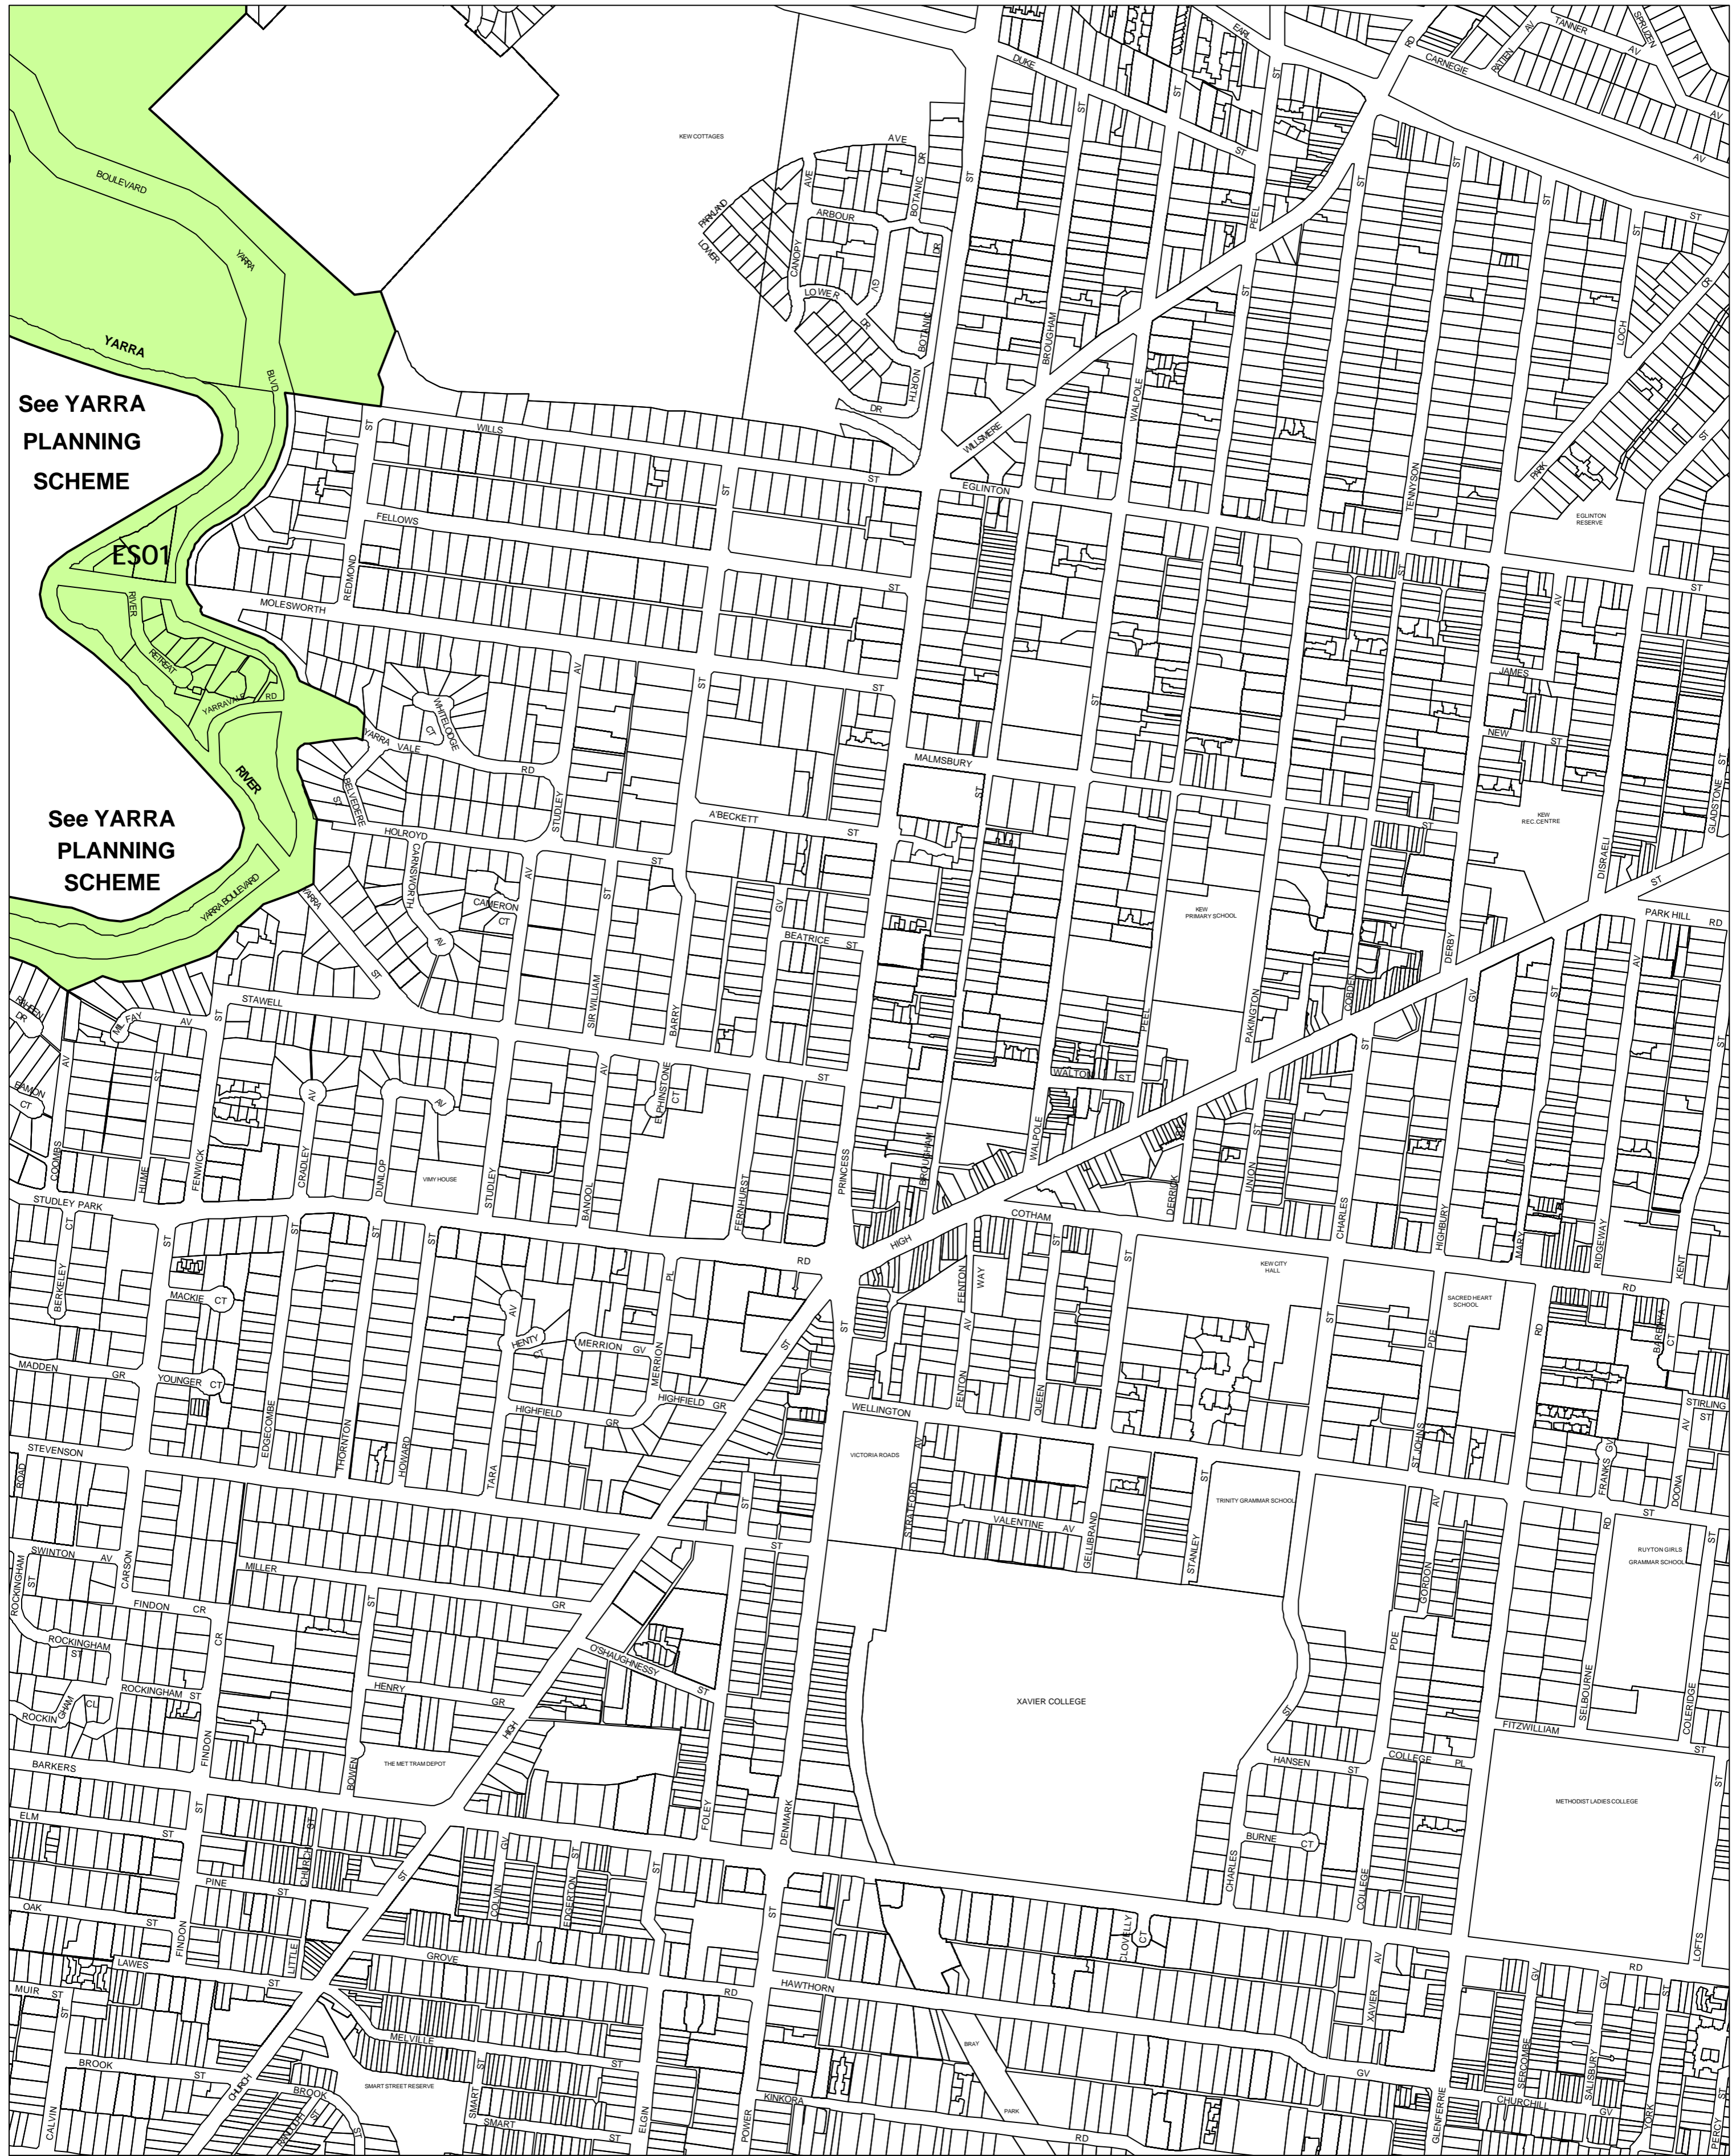

BOROONDARA PLANNING SCHEME - LOCAL PROVISION

See YARRA
PLANNING
SCHEME

ES01

See YARRA
PLANNING
SCHEME

Overlays

- ES01 Environmental Significance Overlay - Schedule 1

AUSTRALIAN MAP GRID ZONE 55

Printed: 31/5/2007