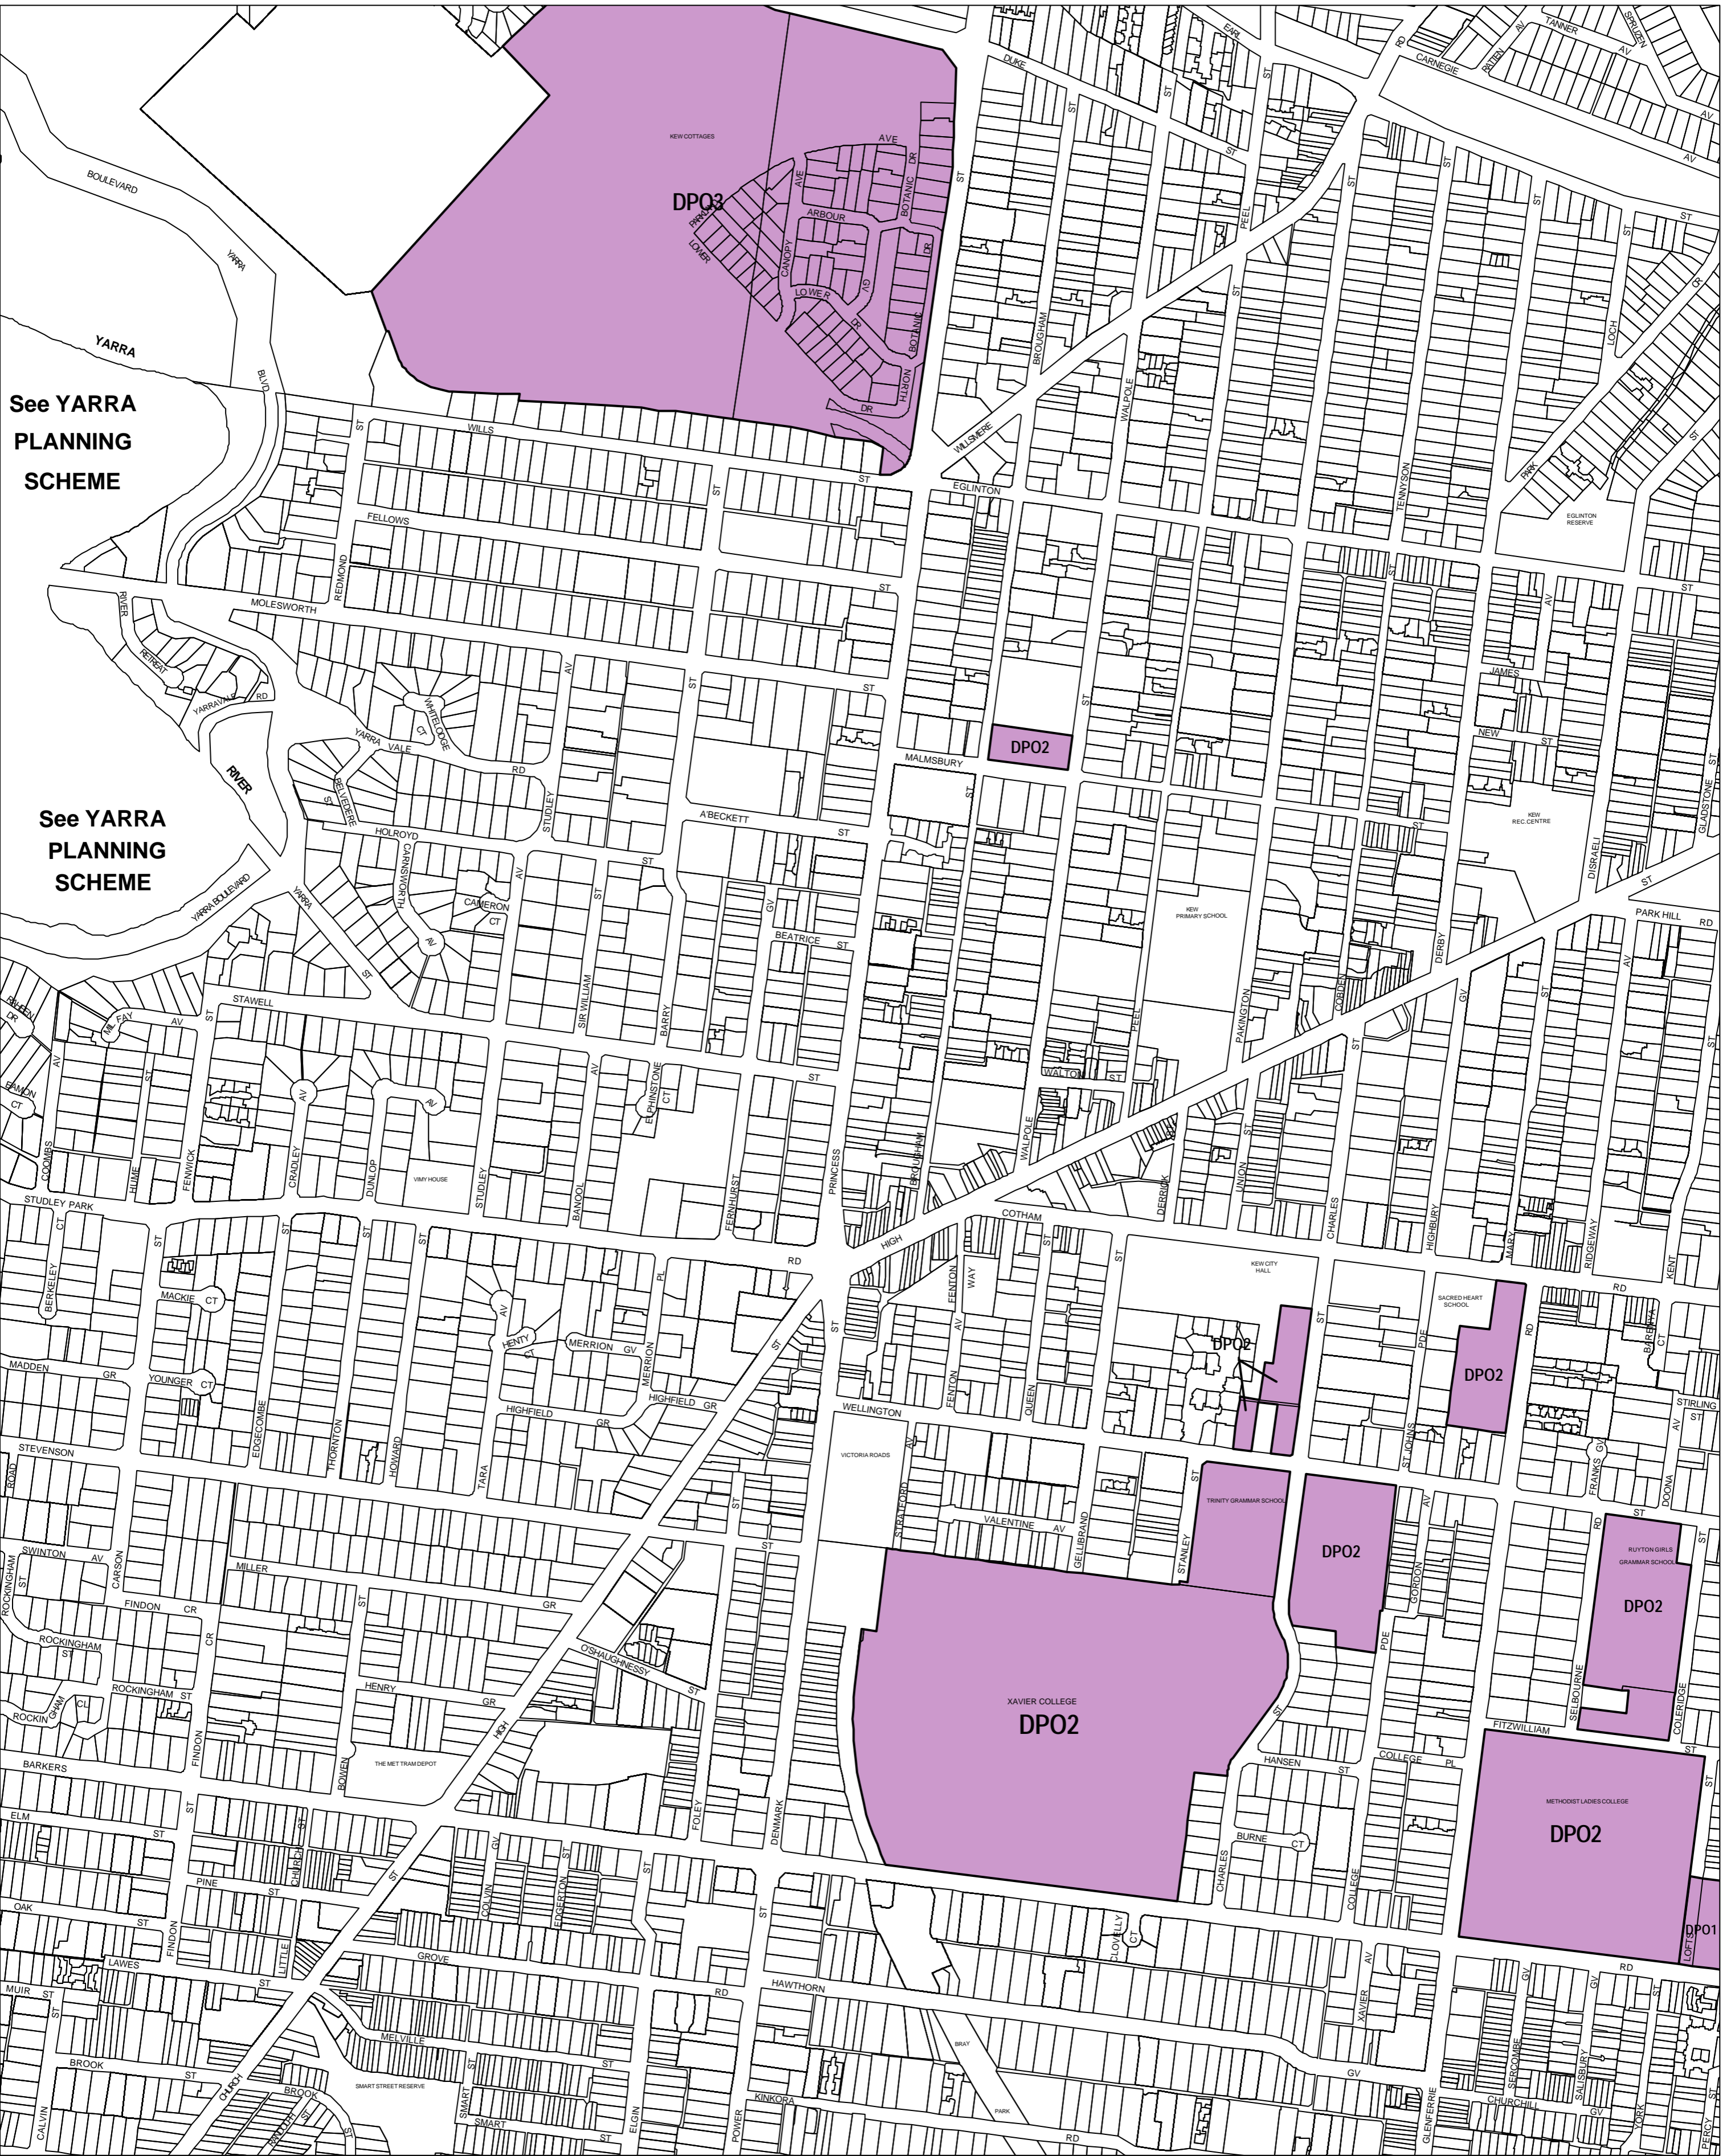

BOROONDARA PLANNING SCHEME - LOCAL PROVISION

See YARRA
PLANNING
SCHEME

See YARRA
PLANNING
SCHEME

Overlays	
	Development Plan Overlay - Schedule 1
	Development Plan Overlay - Schedule 2
	Development Plan Overlay - Schedule 3

100 10 1100 1200 1300 1400 1500 m

AUSTRALIAN MAP GRID ZONE 55

INDEX TO ADJOINING METRIC SERIES MAP

1	2	3	4
5	6	7	8
9	10	11	12
13	14	15	16
17	18	19	20

Printed: 31/5/2007

AMENDMENT C53