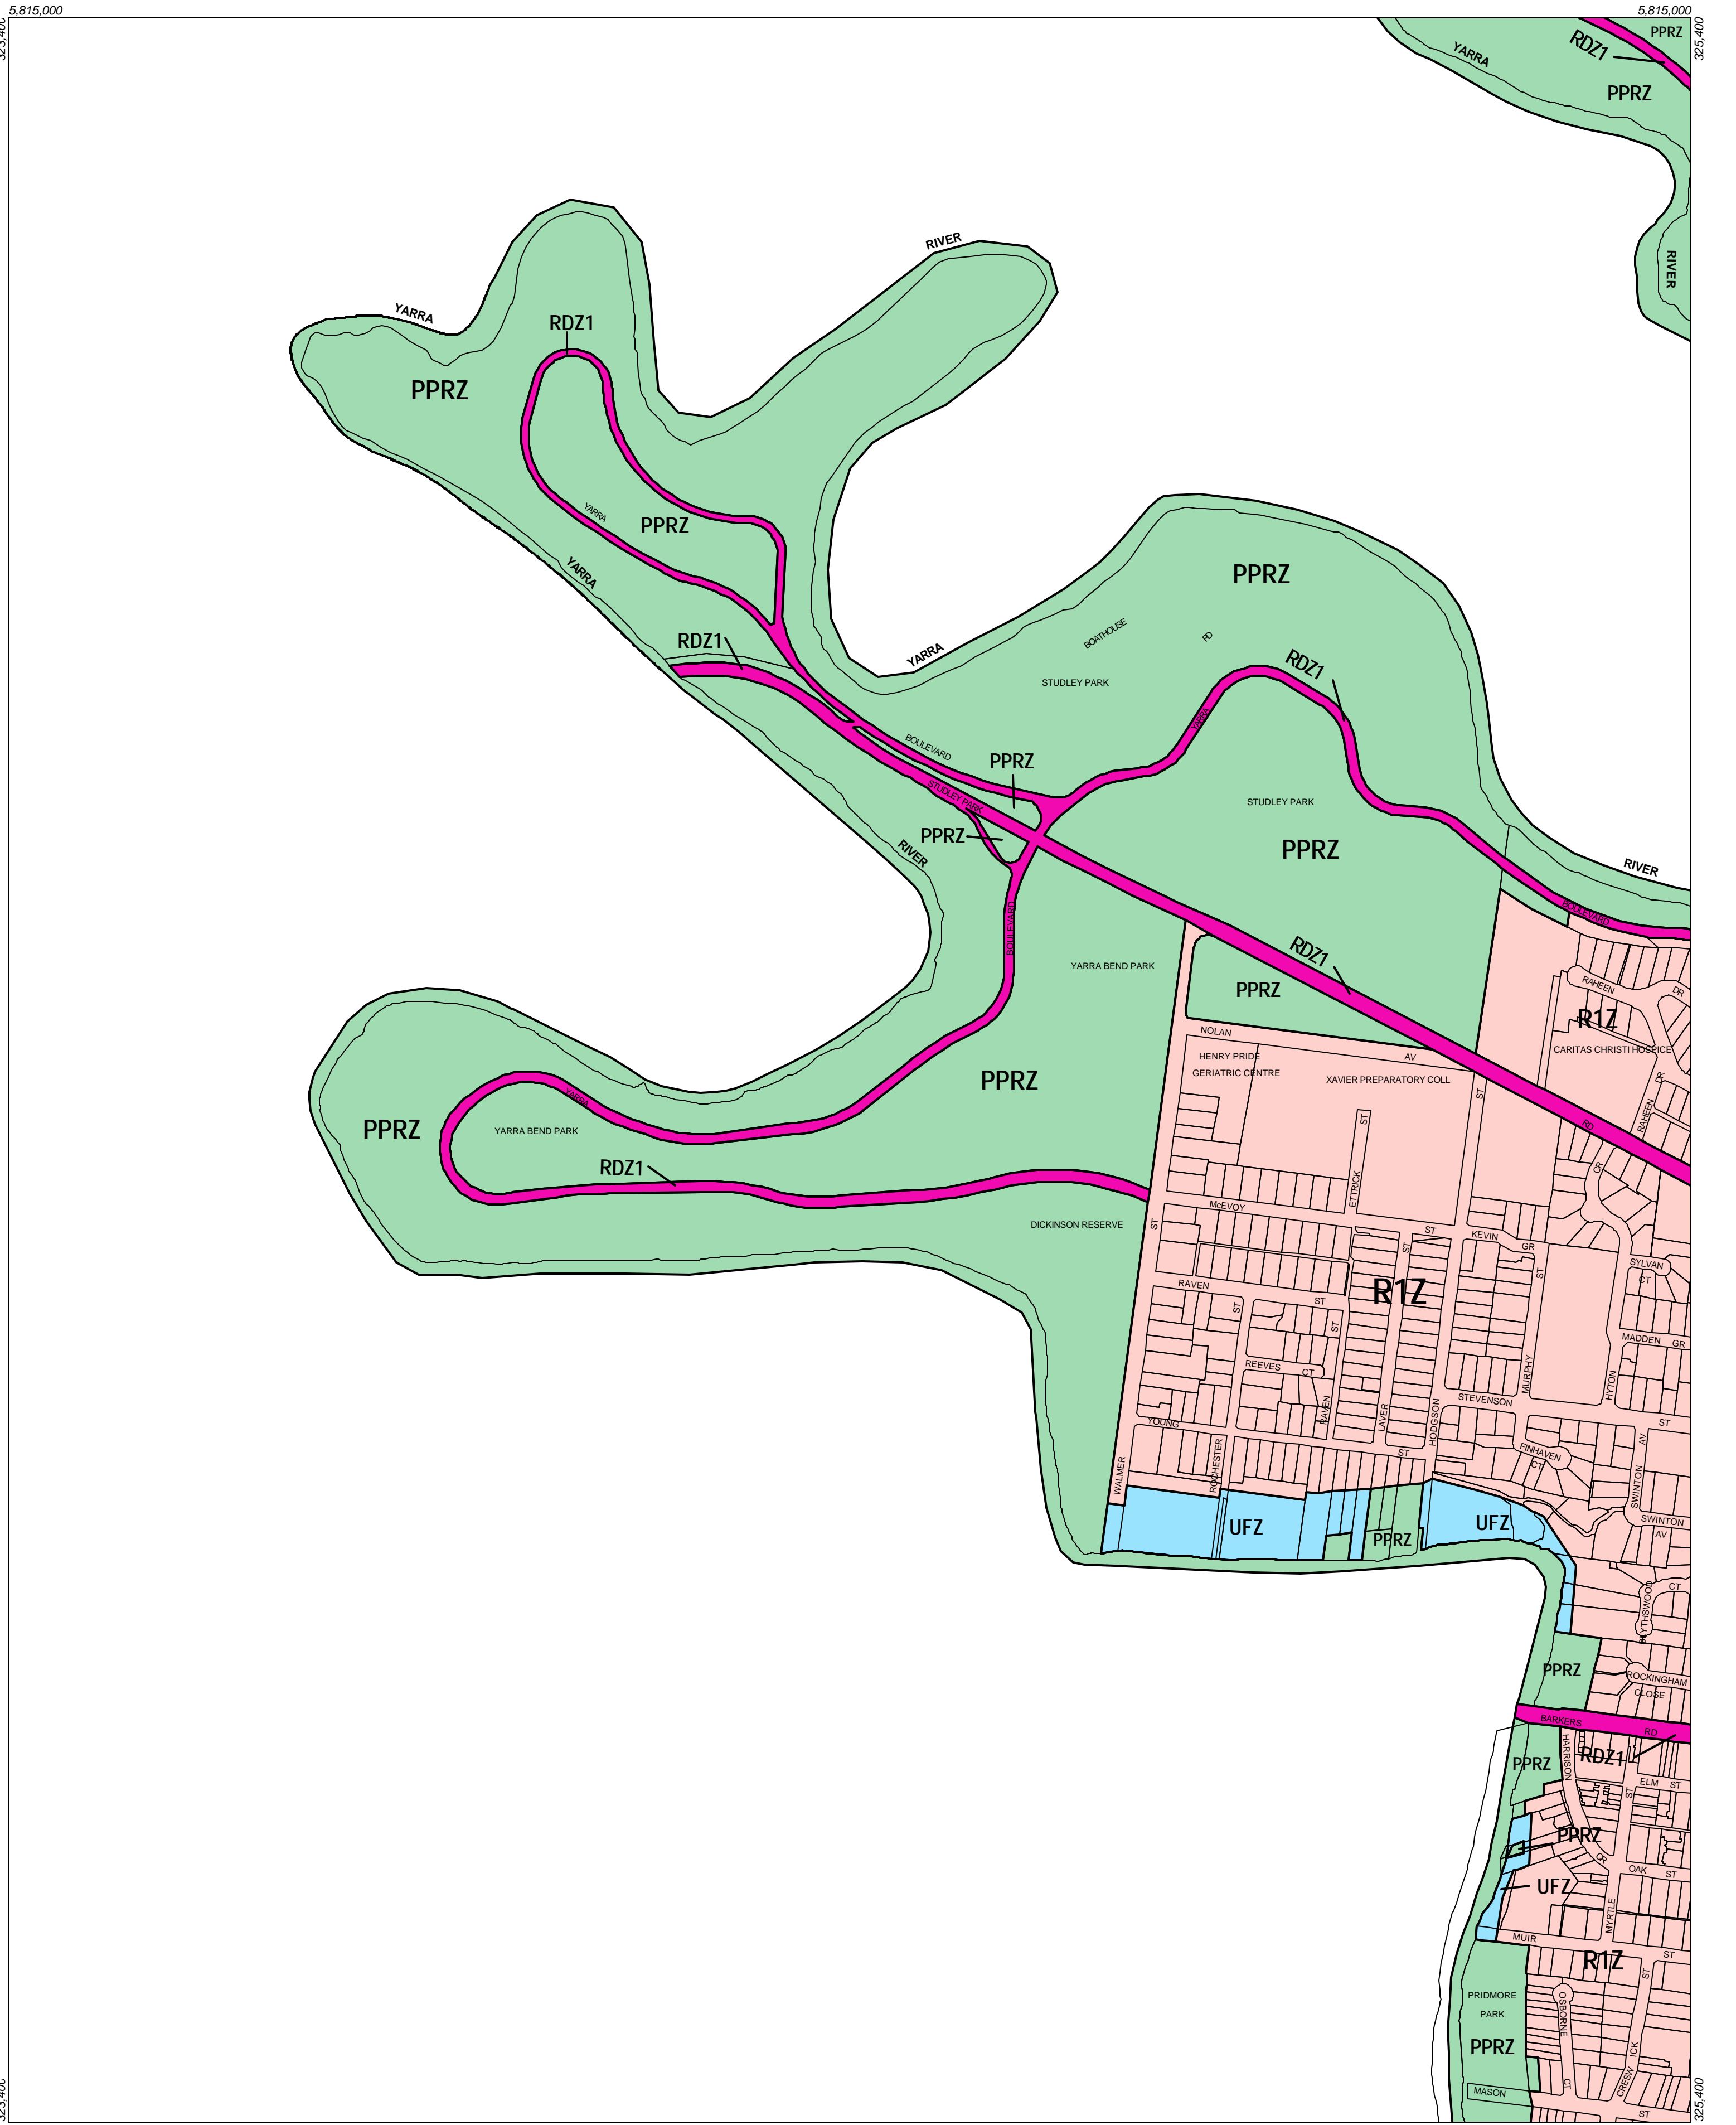

BOROONDARA PLANNING SCHEME - LOCAL PROVISION

5,812,500

This publication is copyright. No part may be reproduced by any process except in accordance with the provisions of the Copyright Act 1968 State of Victoria.

This map should be read in conjunction with additional Planning Overlay Maps (if applicable) as indicated on the INDEX TO MAPS.

Public Land

- PPRZ Public Park And Recreation Zone
- RDZ1 Road Zone Category 1