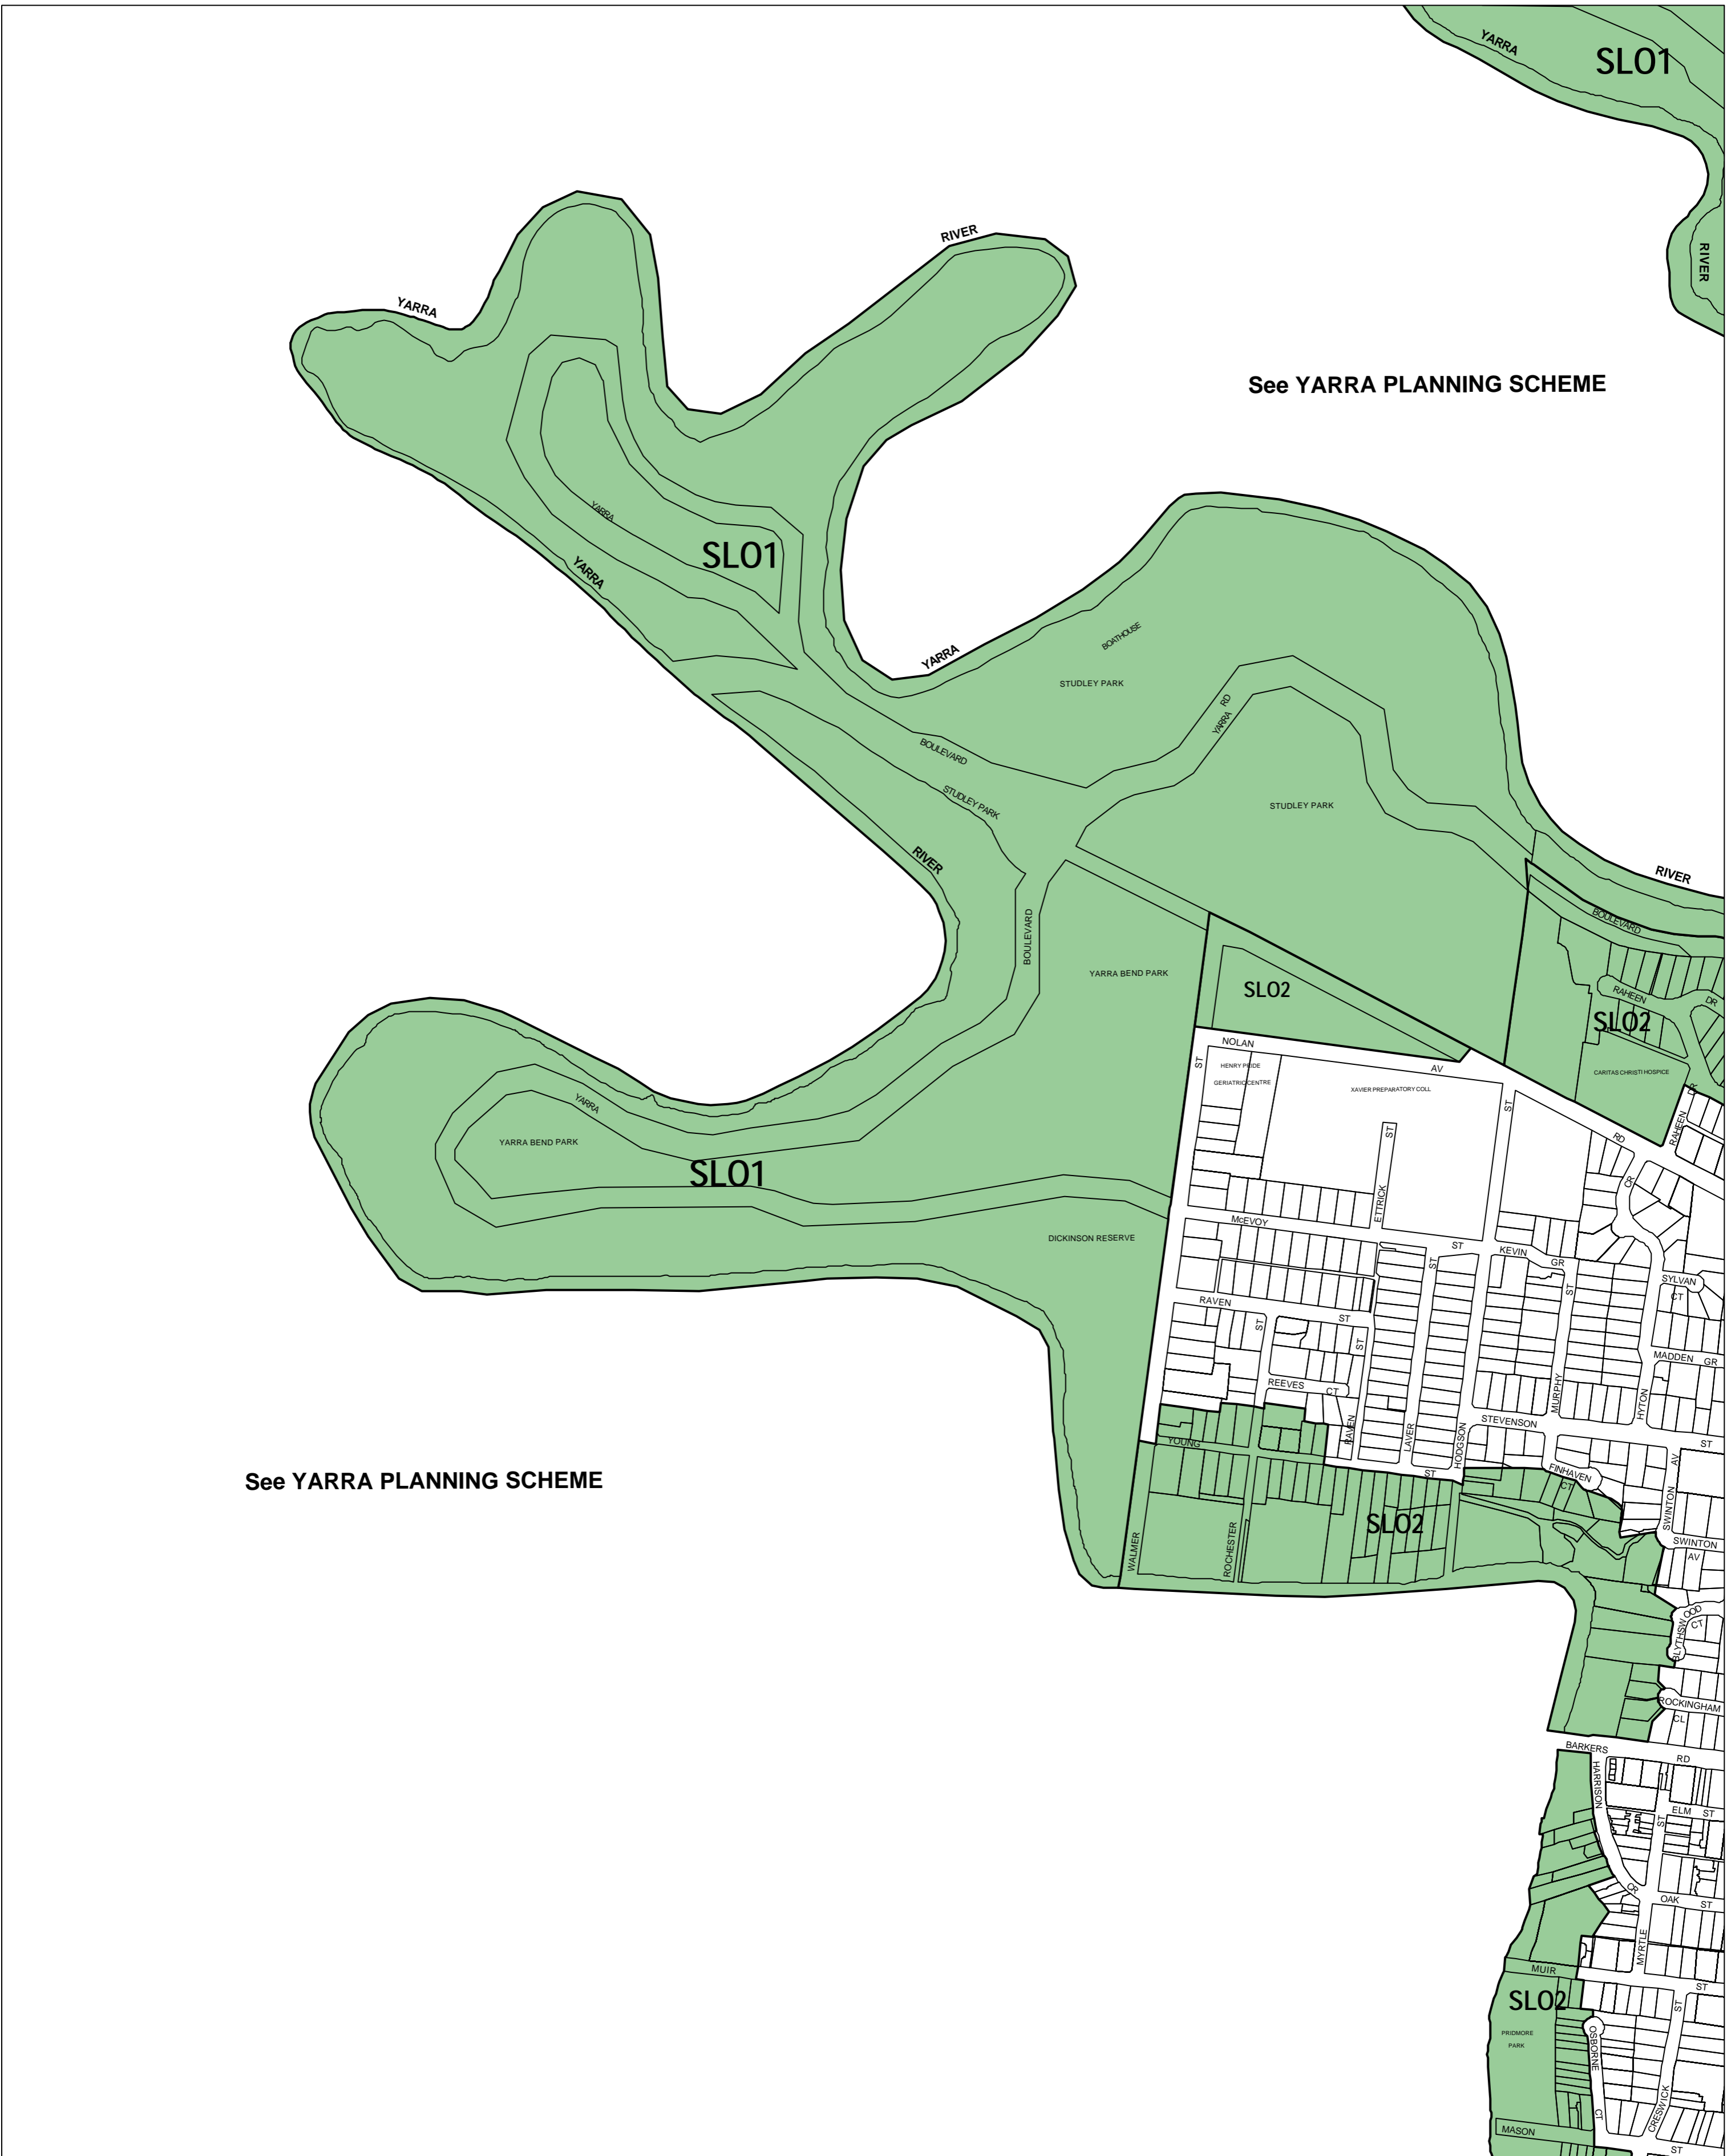

BOROONDARA PLANNING SCHEME - LOCAL PROVISION

See YARRA PLANNING SCHEME

See YARRA PLANNING SCHEME

Overlays

- Significant Landscape Overlay - Schedule 1
- Significant Landscape Overlay - Schedule 2

100 200 300 400 500 m

AUSTRALIAN MAP GRID ZONE 55

INDEX TO ADJOINING METRIC SERIES MAP

1	2	3	4
5	6	7	8
9	10	11	12
13	14	15	16
17	18	19	20

Printed: 31/5/2007