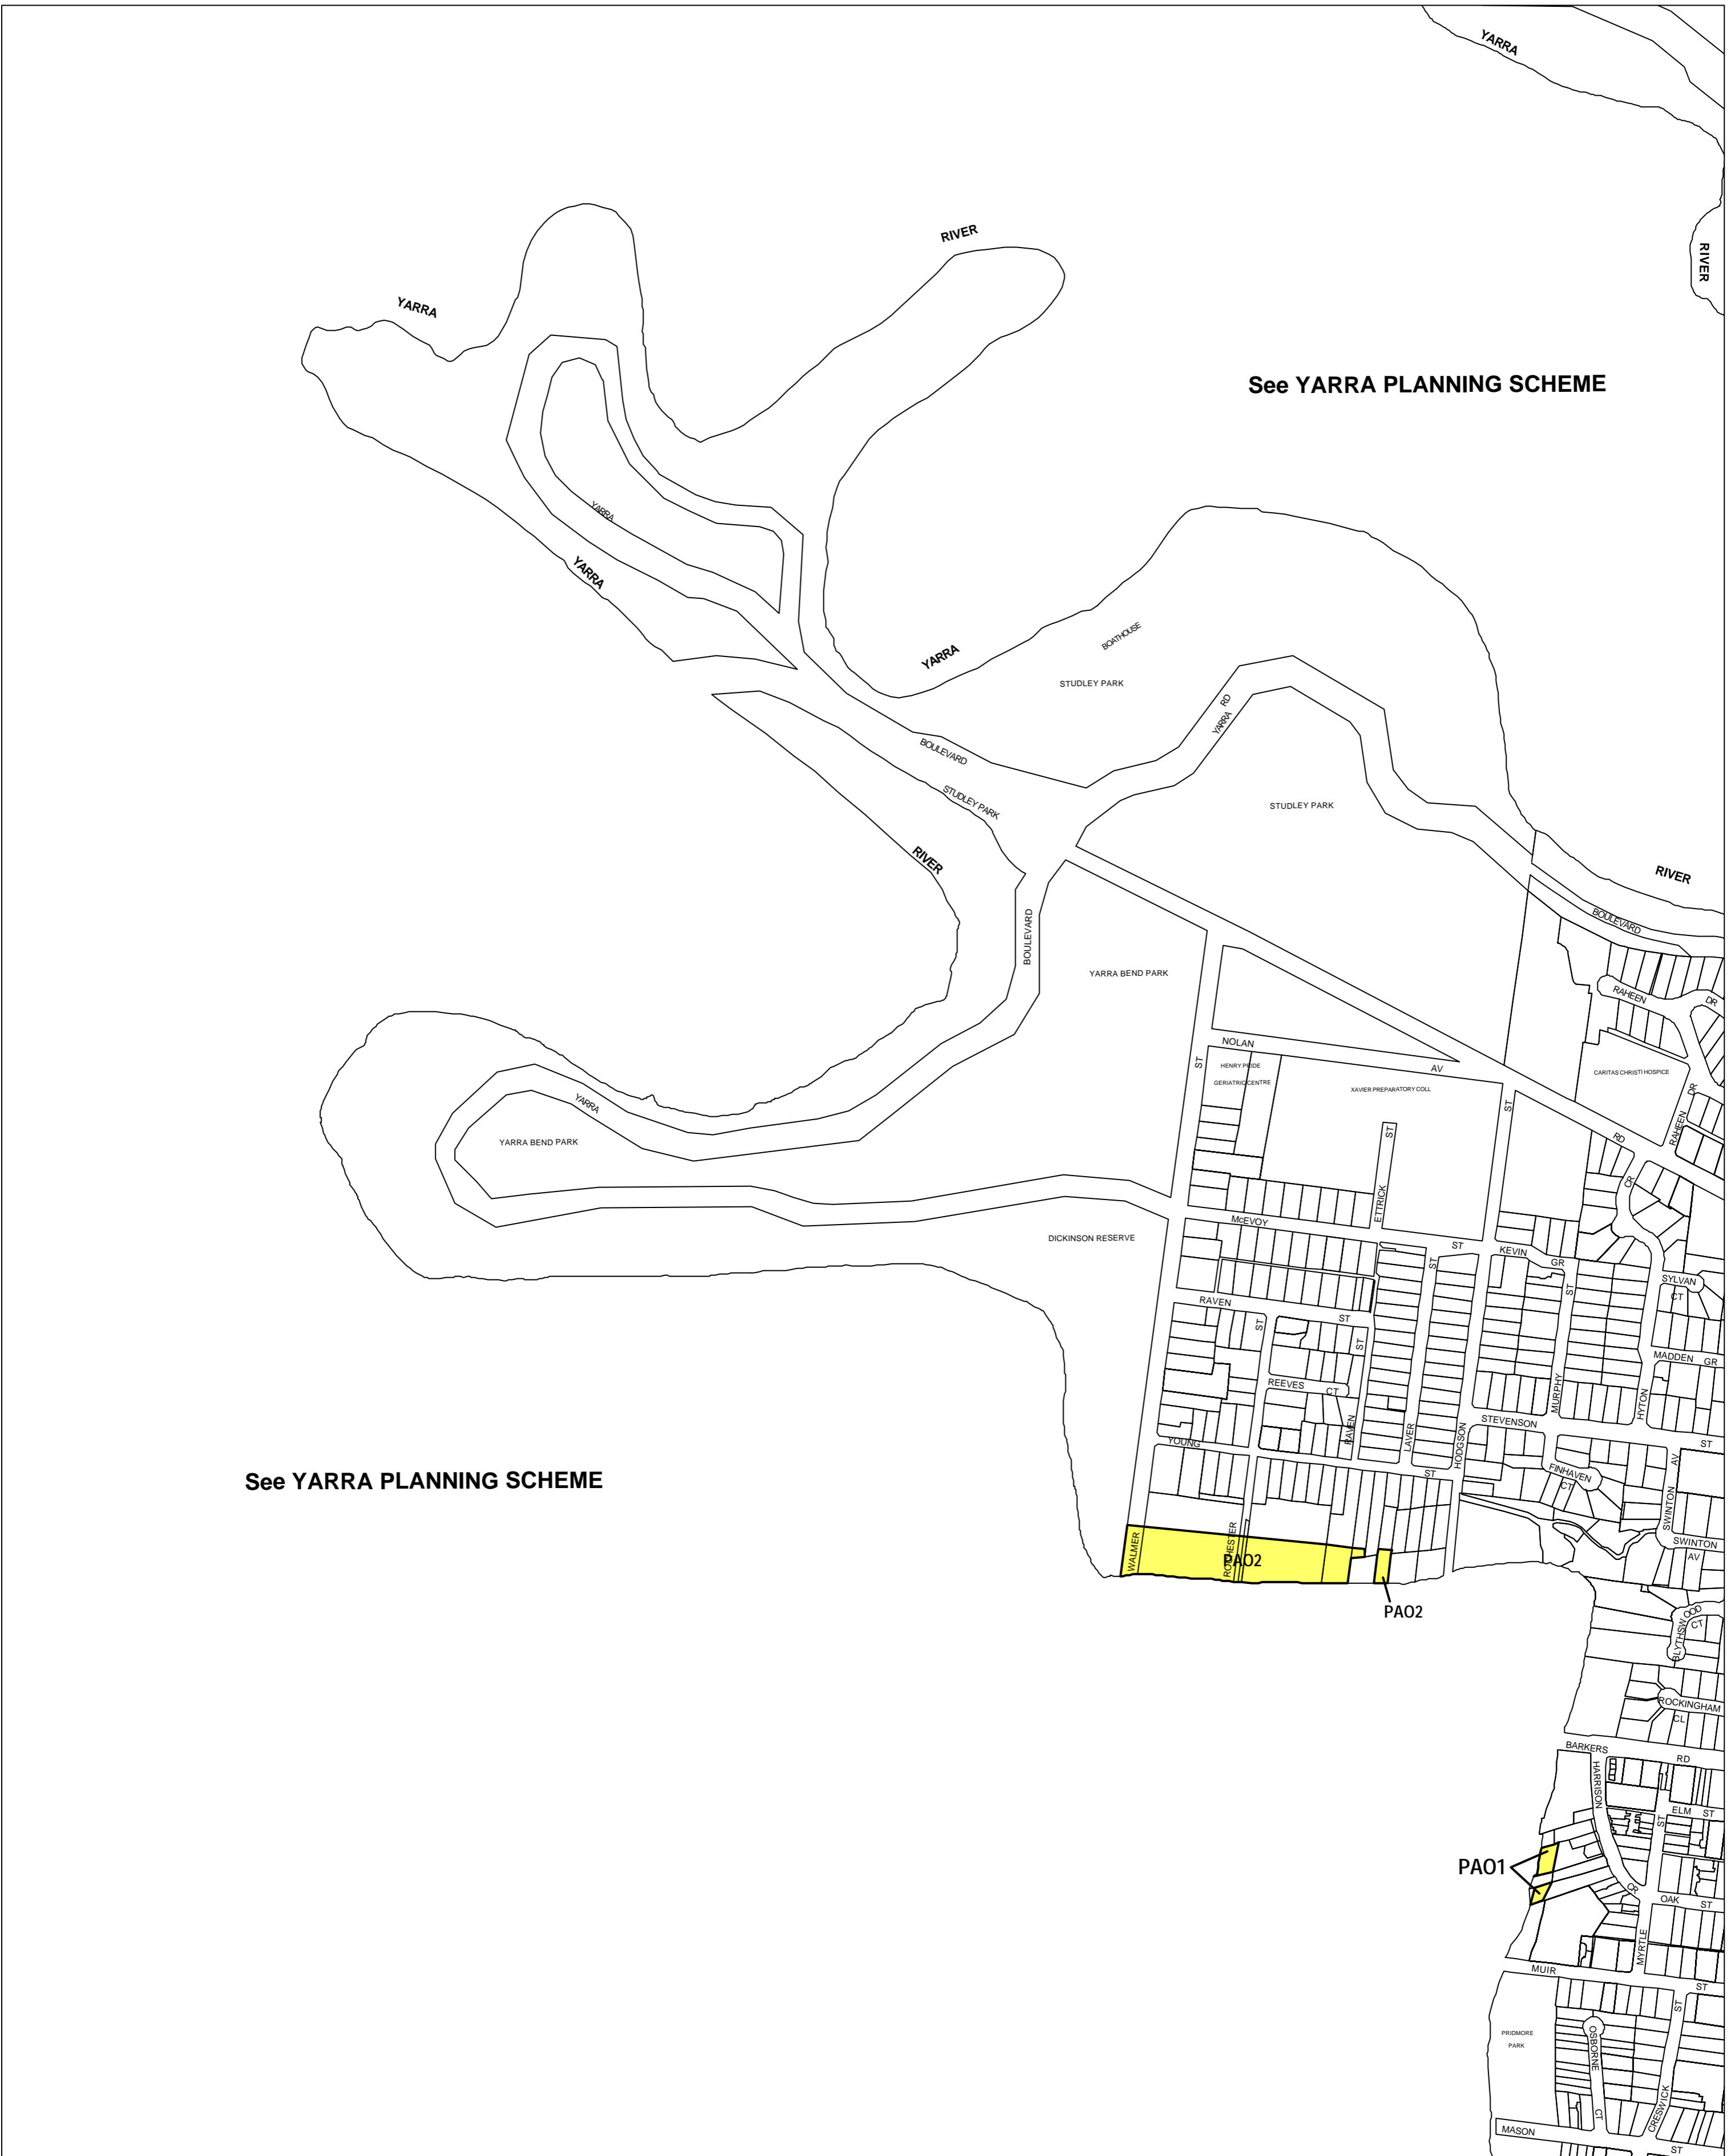

BOROONDARA PLANNING SCHEME - LOCAL PROVISION

1. **Overlays**
2. PAO1 Public Acquisition Overlay 1
   - PAO2 Public Acquisition Overlay 2

AUSTRALIAN MAP GRID ZONE 55

INDEX TO ADJOINING METRIC SERIES MAP

Printed: 31/5/2007