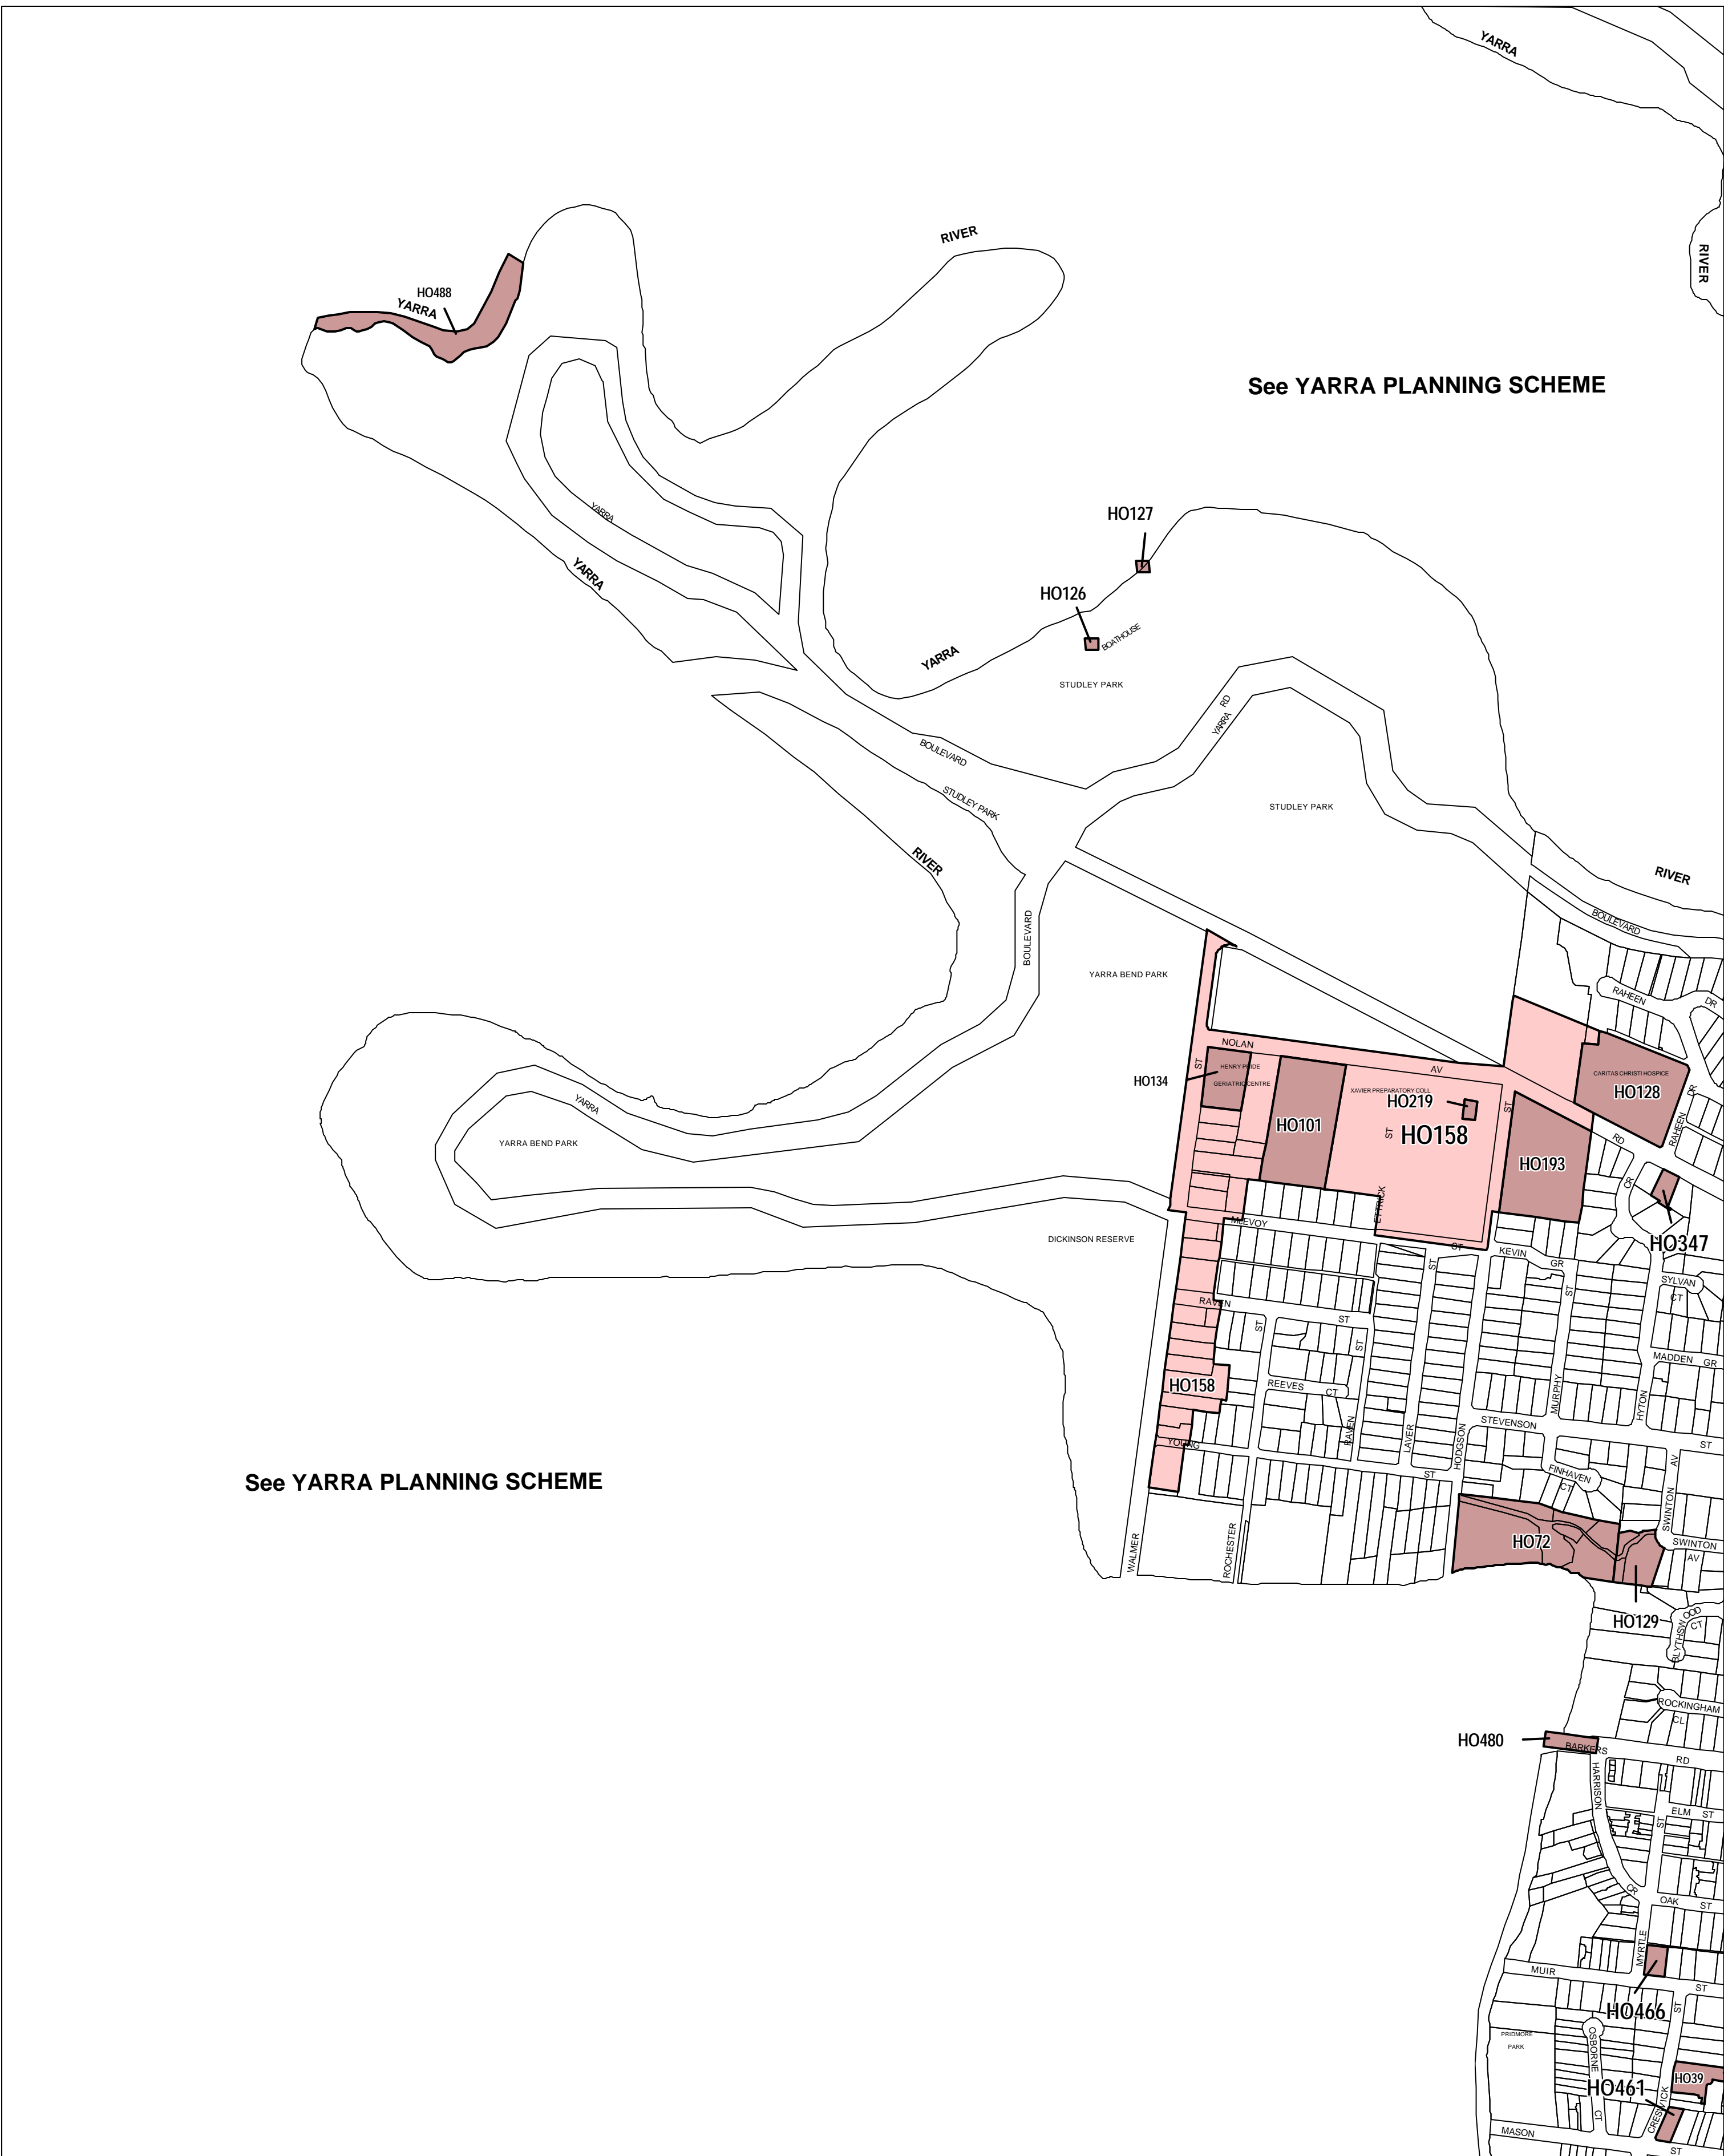

BOROONDARA PLANNING SCHEME - LOCAL PROVISION

Overlays

HO Heritage Overlay

100 10 100 200 300 400 500 m

AUSTRALIAN MAP GRID ZONE 55

Victoria
The Place To Be

INDEX TO ADJOINING METRIC SERIES MAP

Printed: 16/9/2009

AMENDMENT C64