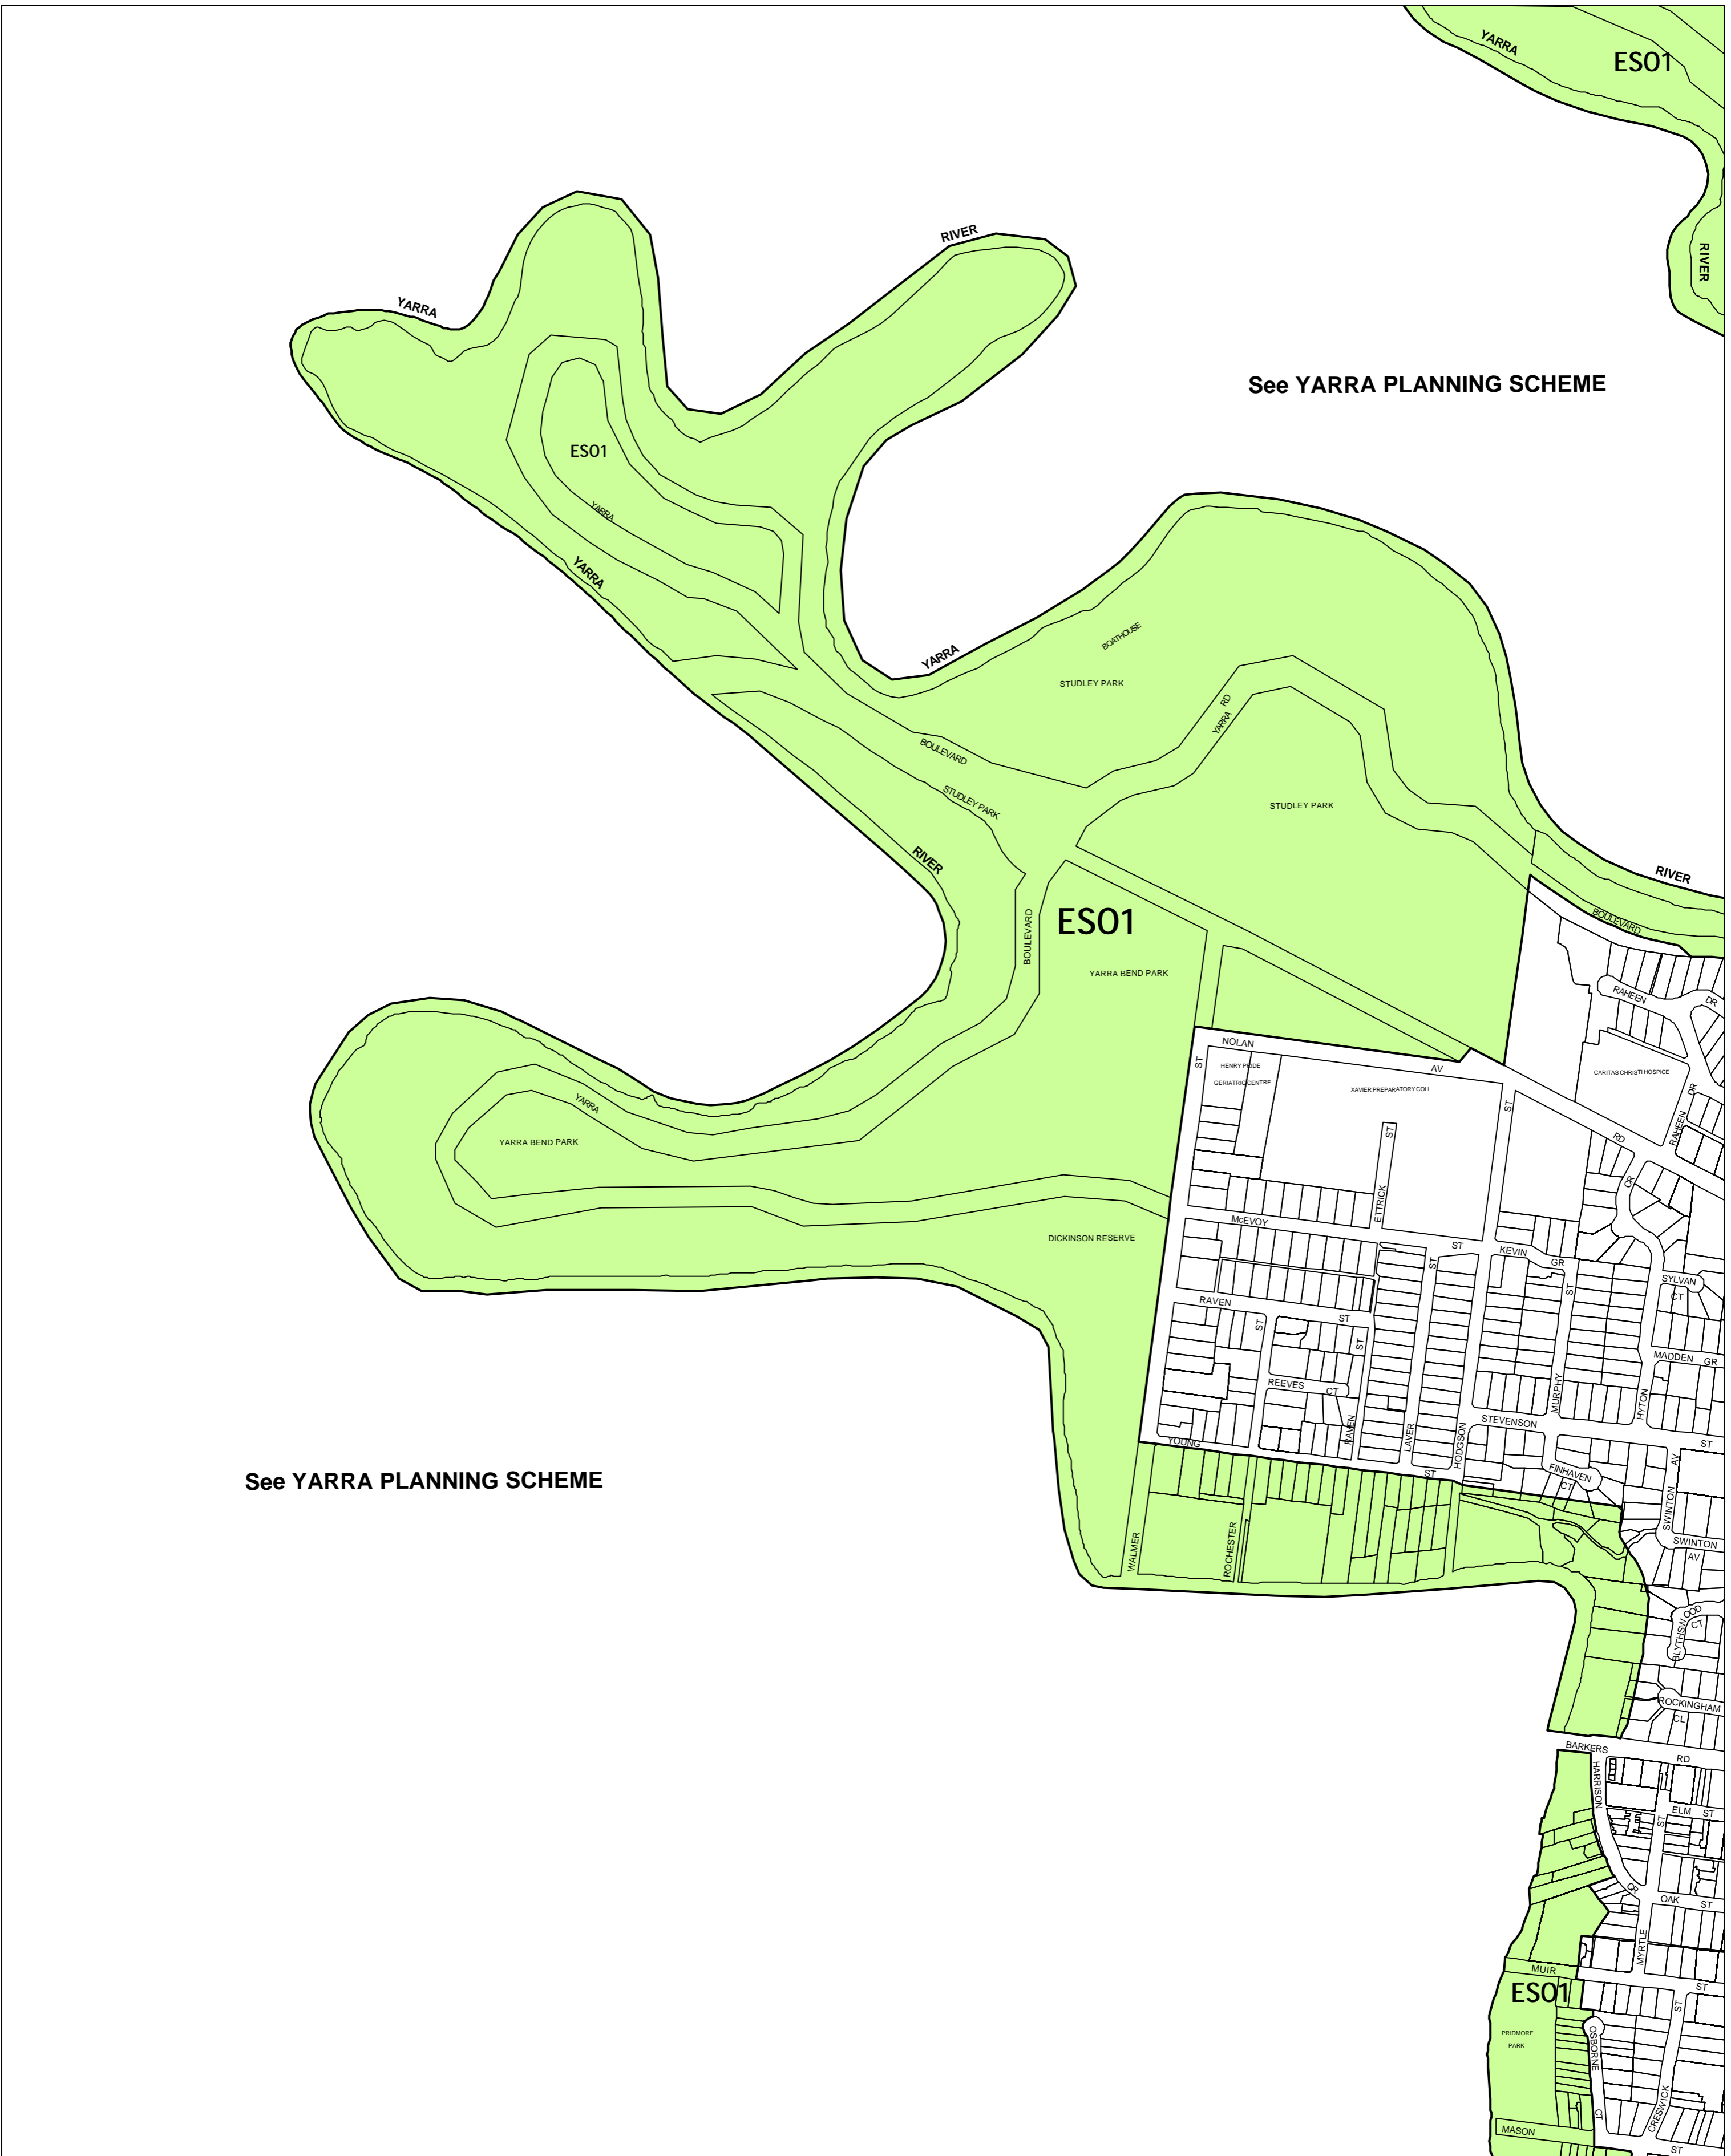

BOROONDARA PLANNING SCHEME - LOCAL PROVISION

Overlays
ESO1 Environmental Significance Overlay - Schedule 1

AUSTRALIAN MAP GRID ZONE 55

Printed: 31/5/2007