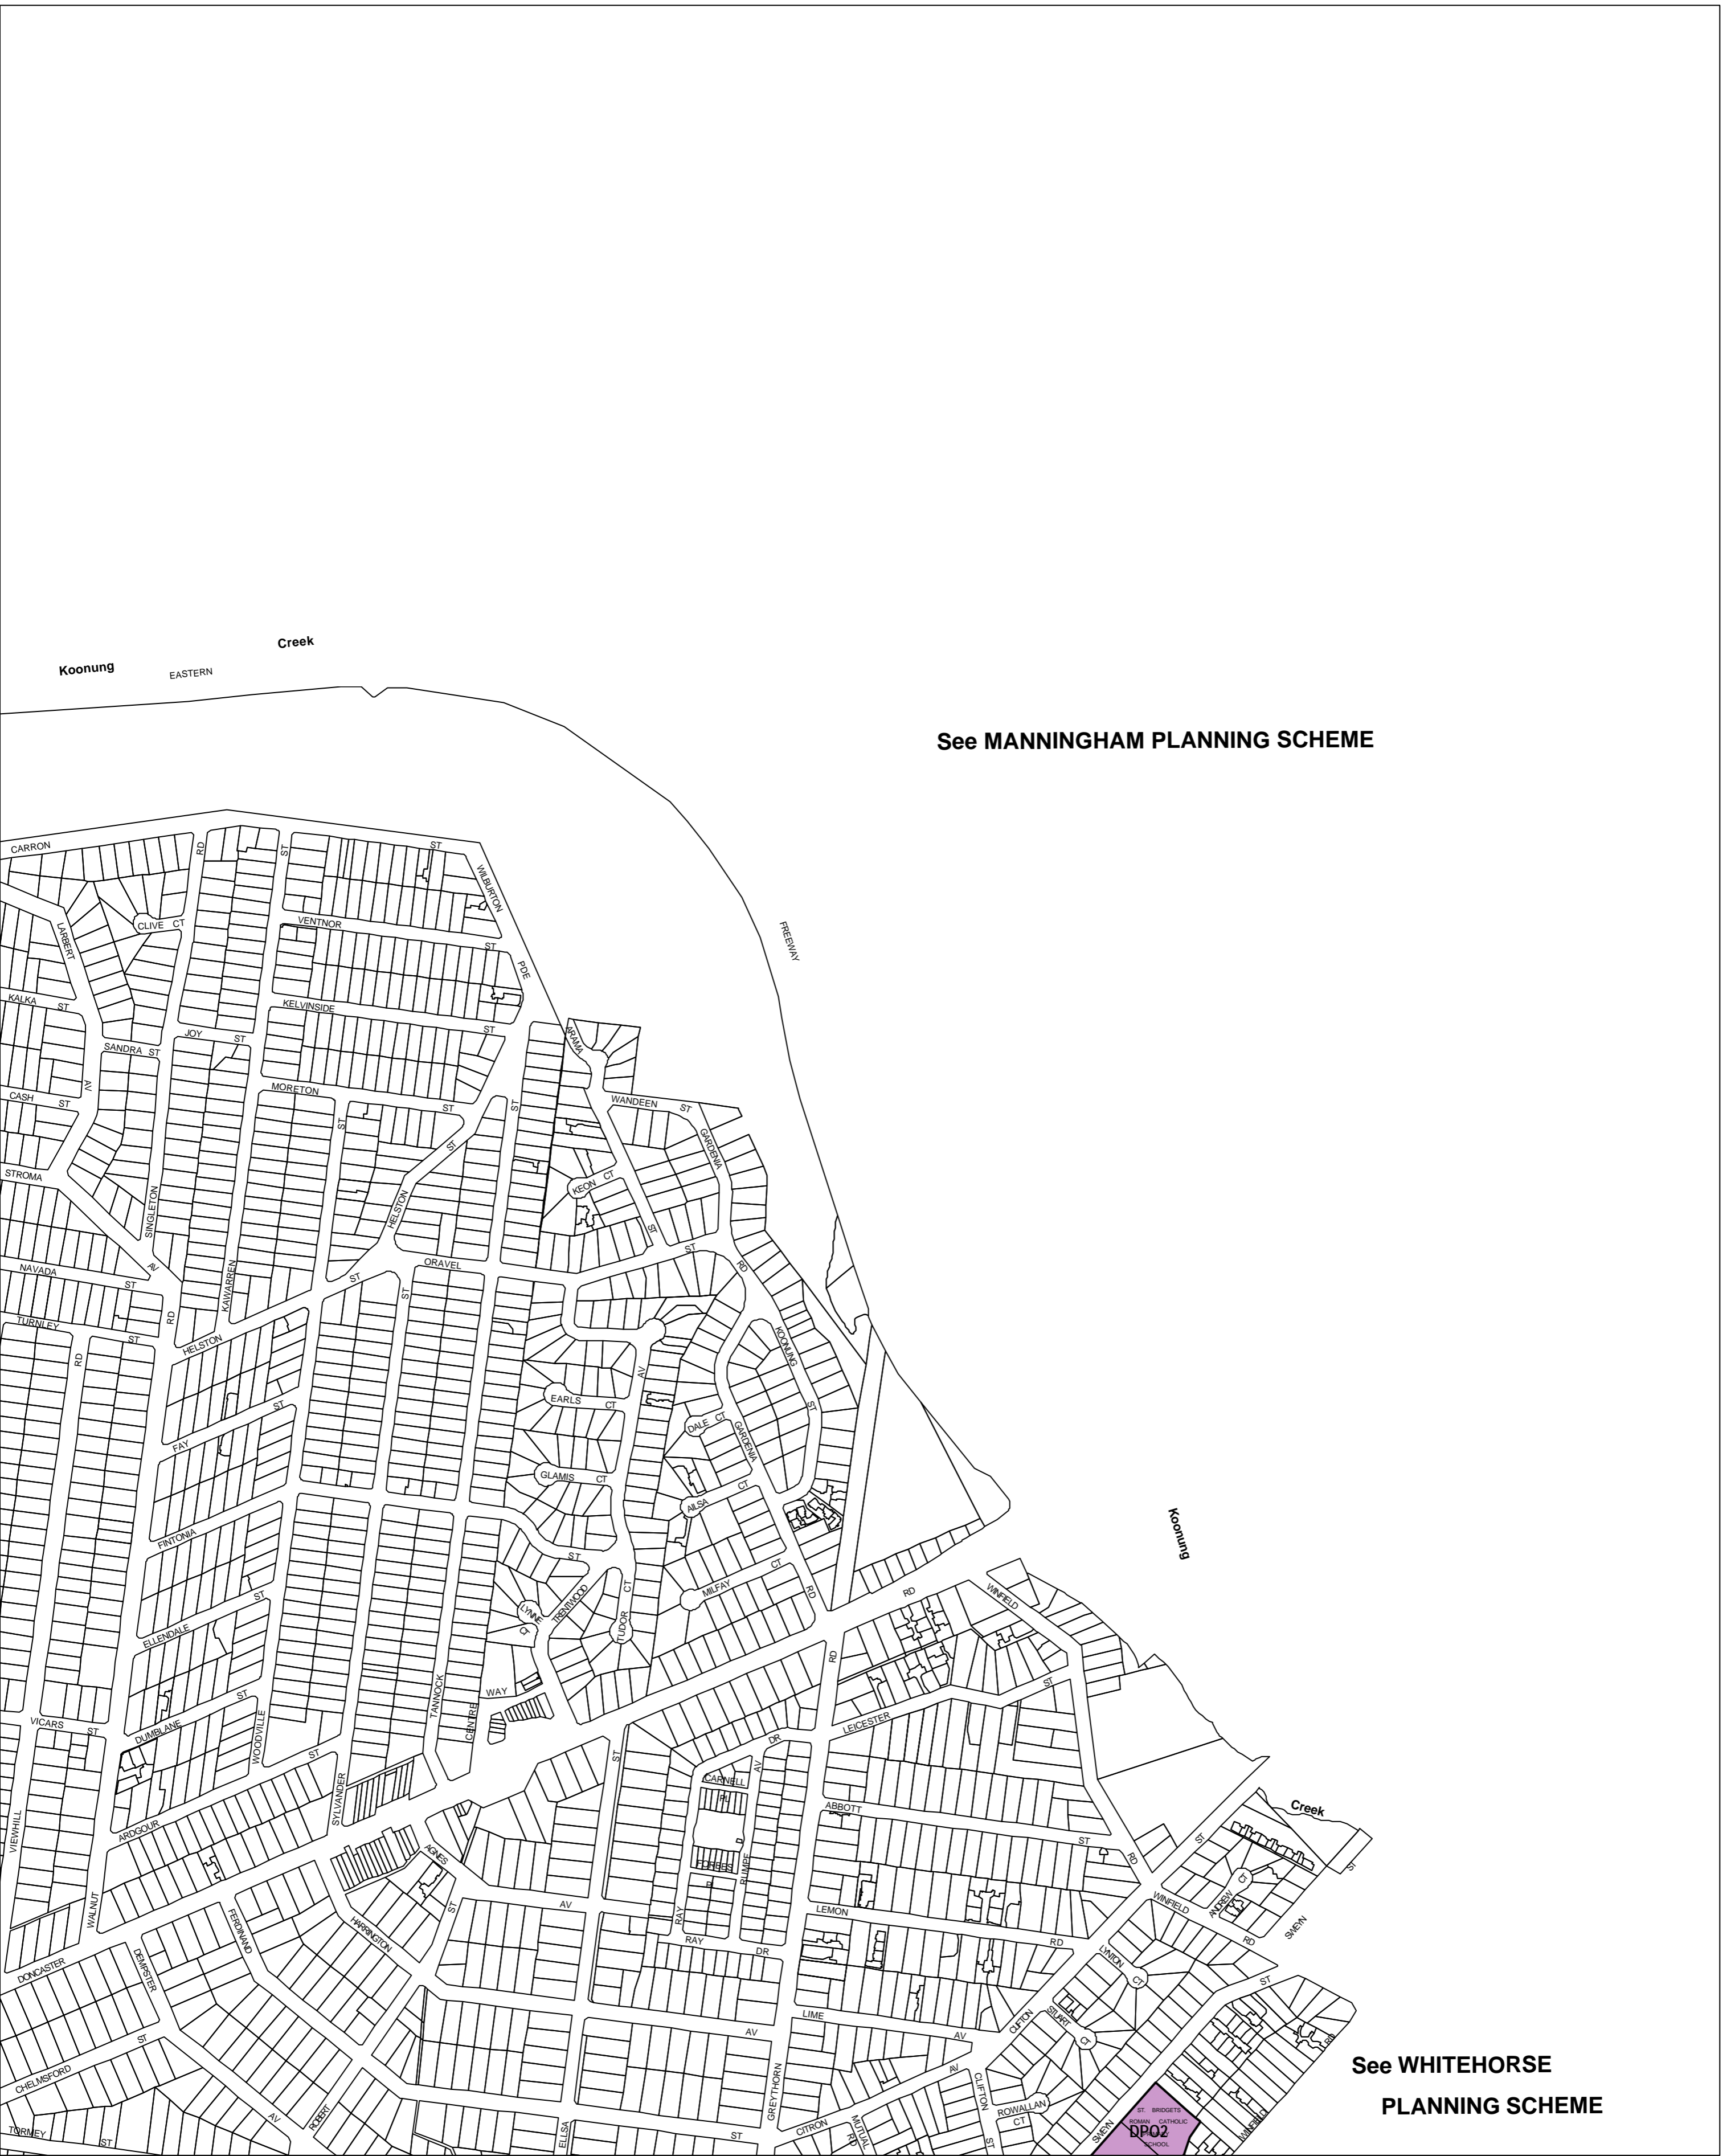

BOROONDARA PLANNING SCHEME - LOCAL PROVISION

Overlays

- DPO2 Development Plan Overlay - Schedule 2

100 200 300 400 500 m

AUSTRALIAN MAP GRID ZONE 55

INDEX TO ADJOINING METRIC SERIES MAP

1	2	3	4
7	8	9	10
12	13	14	
15	16	17	
		18	19

Printed: 31/5/2007