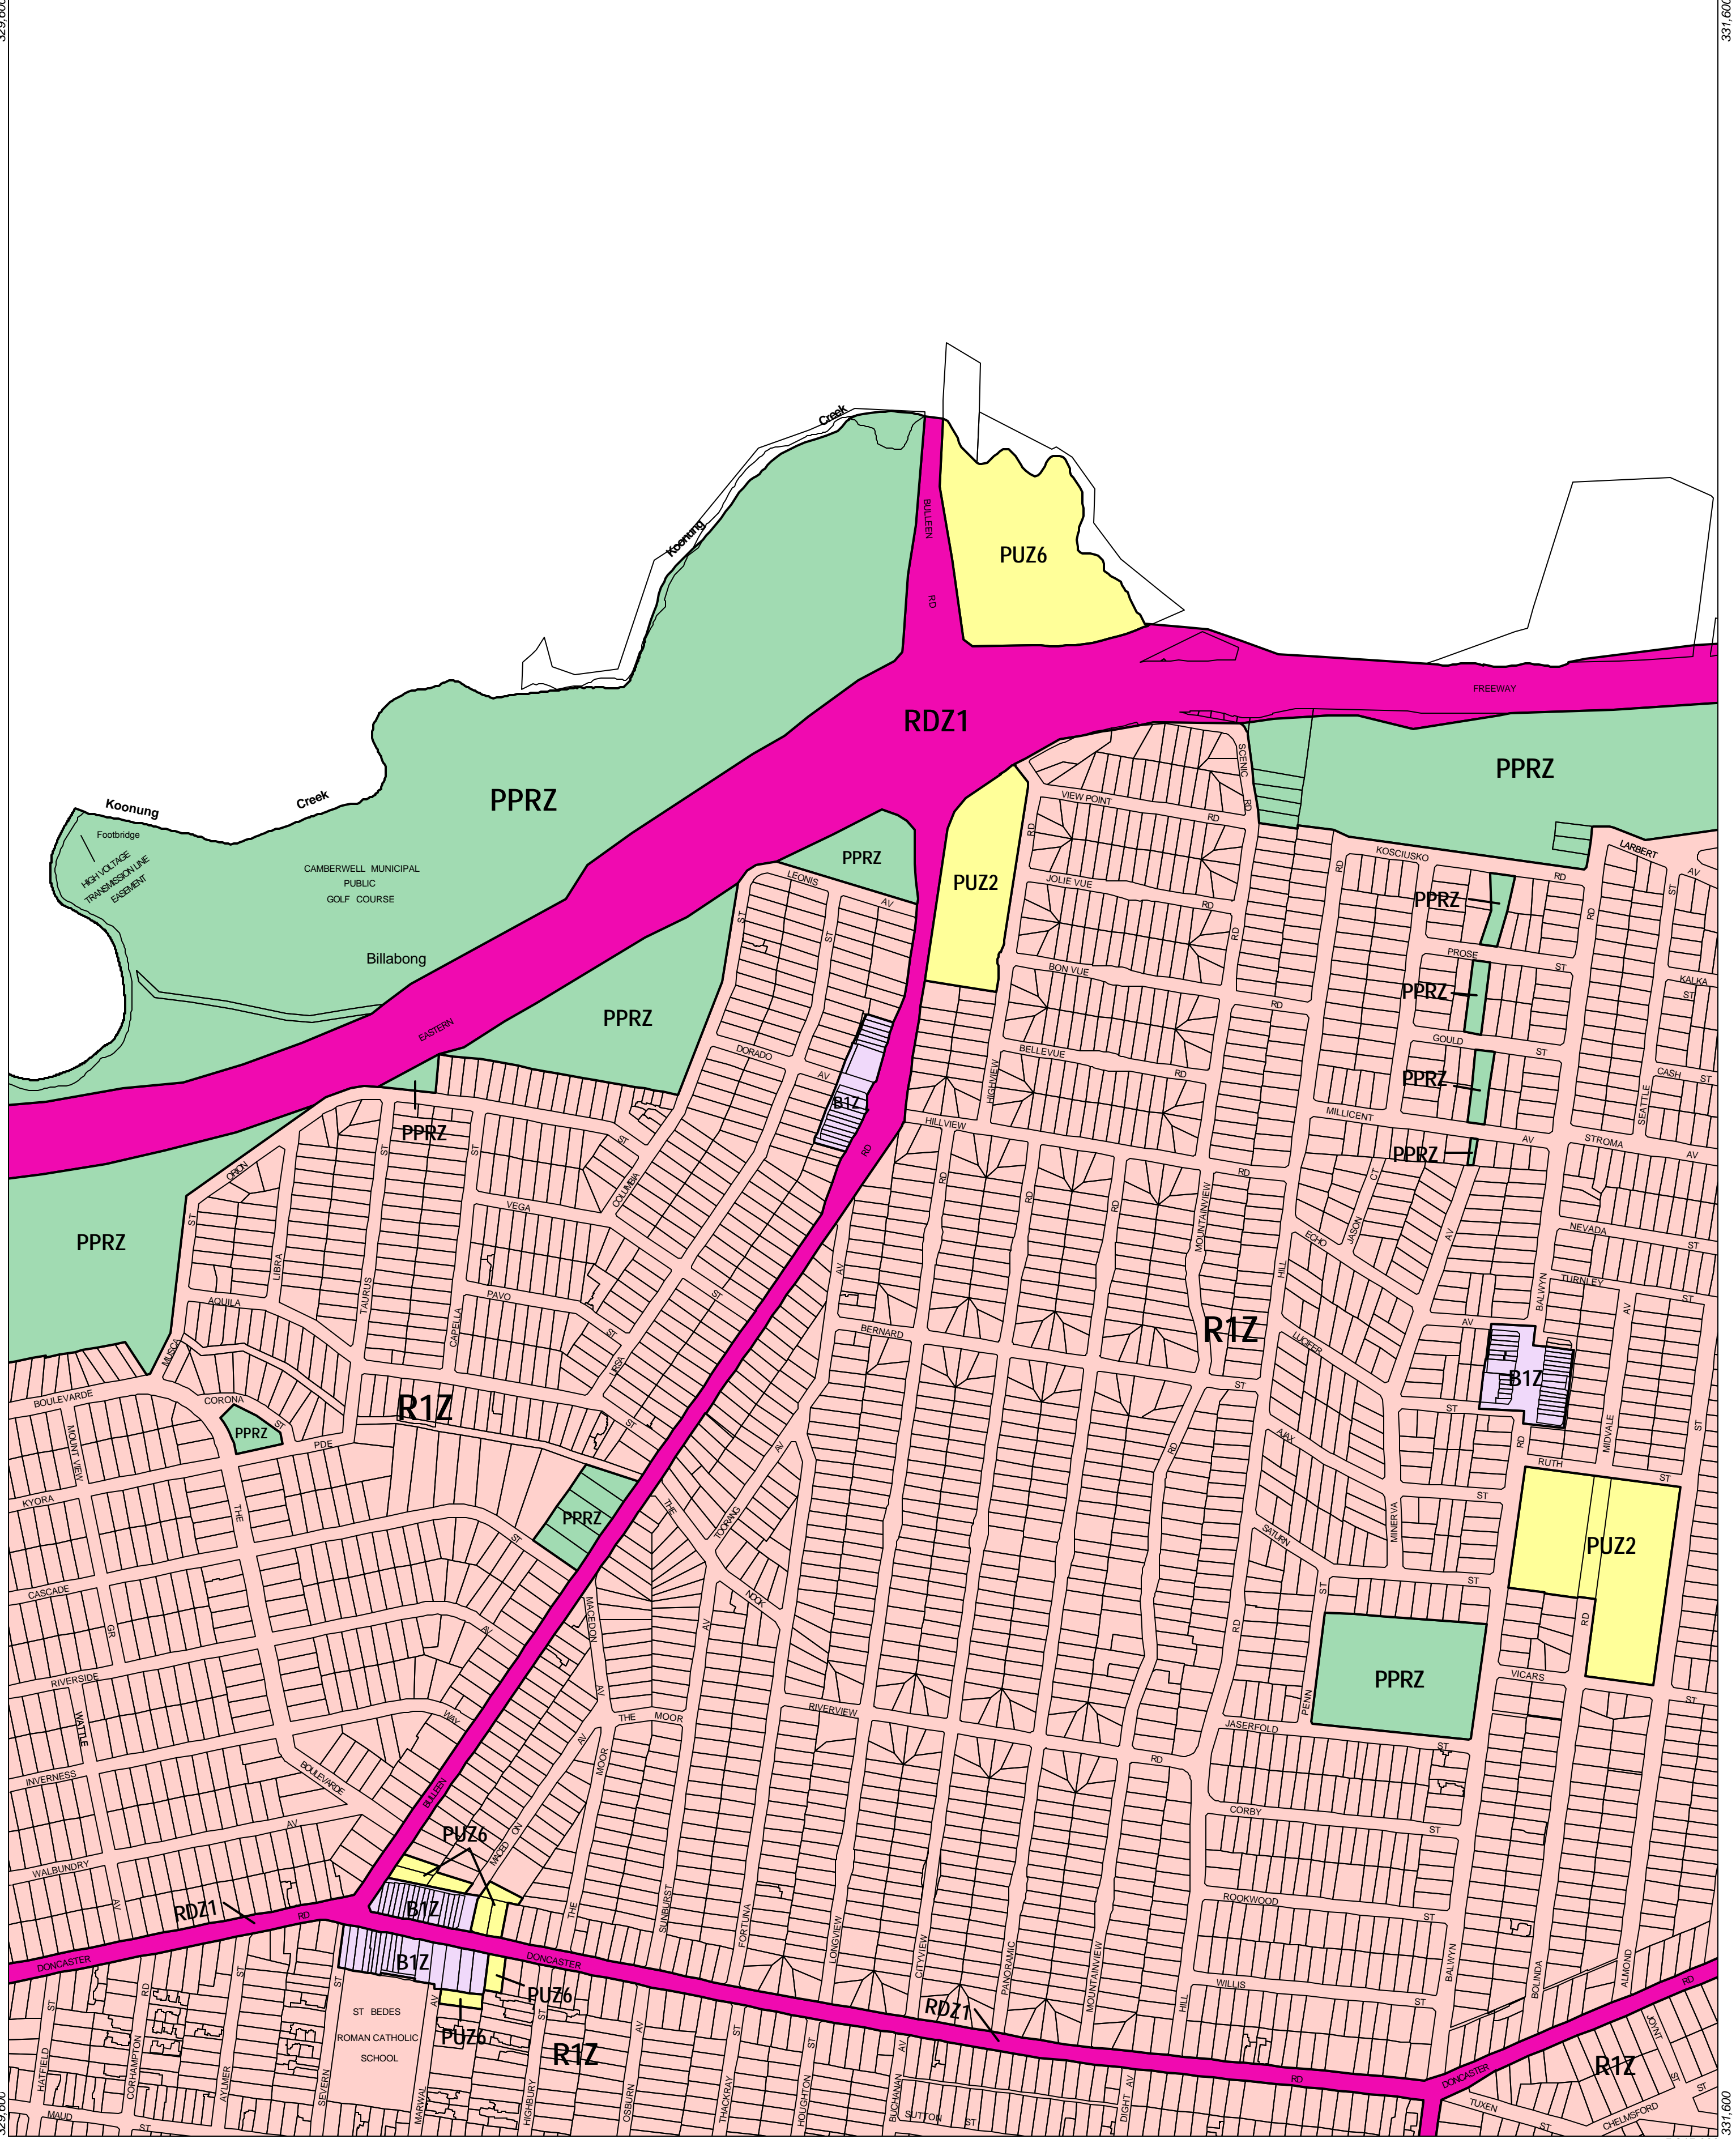

BOROONDARA PLANNING SCHEME - LOCAL PROVISION

5,817,500

5,817,500

5,815,000

5,815,000

Business	
B1Z	Business 1 Zone
Public Land	
PPRZ	Public Park And Recreation Zone
PUZ2	Public Use Zone Education
PUZ6	Public Use Zone Local Government
RDZ1	Road Zone Category 1
Residential	
R1Z	Residential 1 Zone

AUSTRALIAN MAP GRID ZONE 55

Printed: 16/10/2002