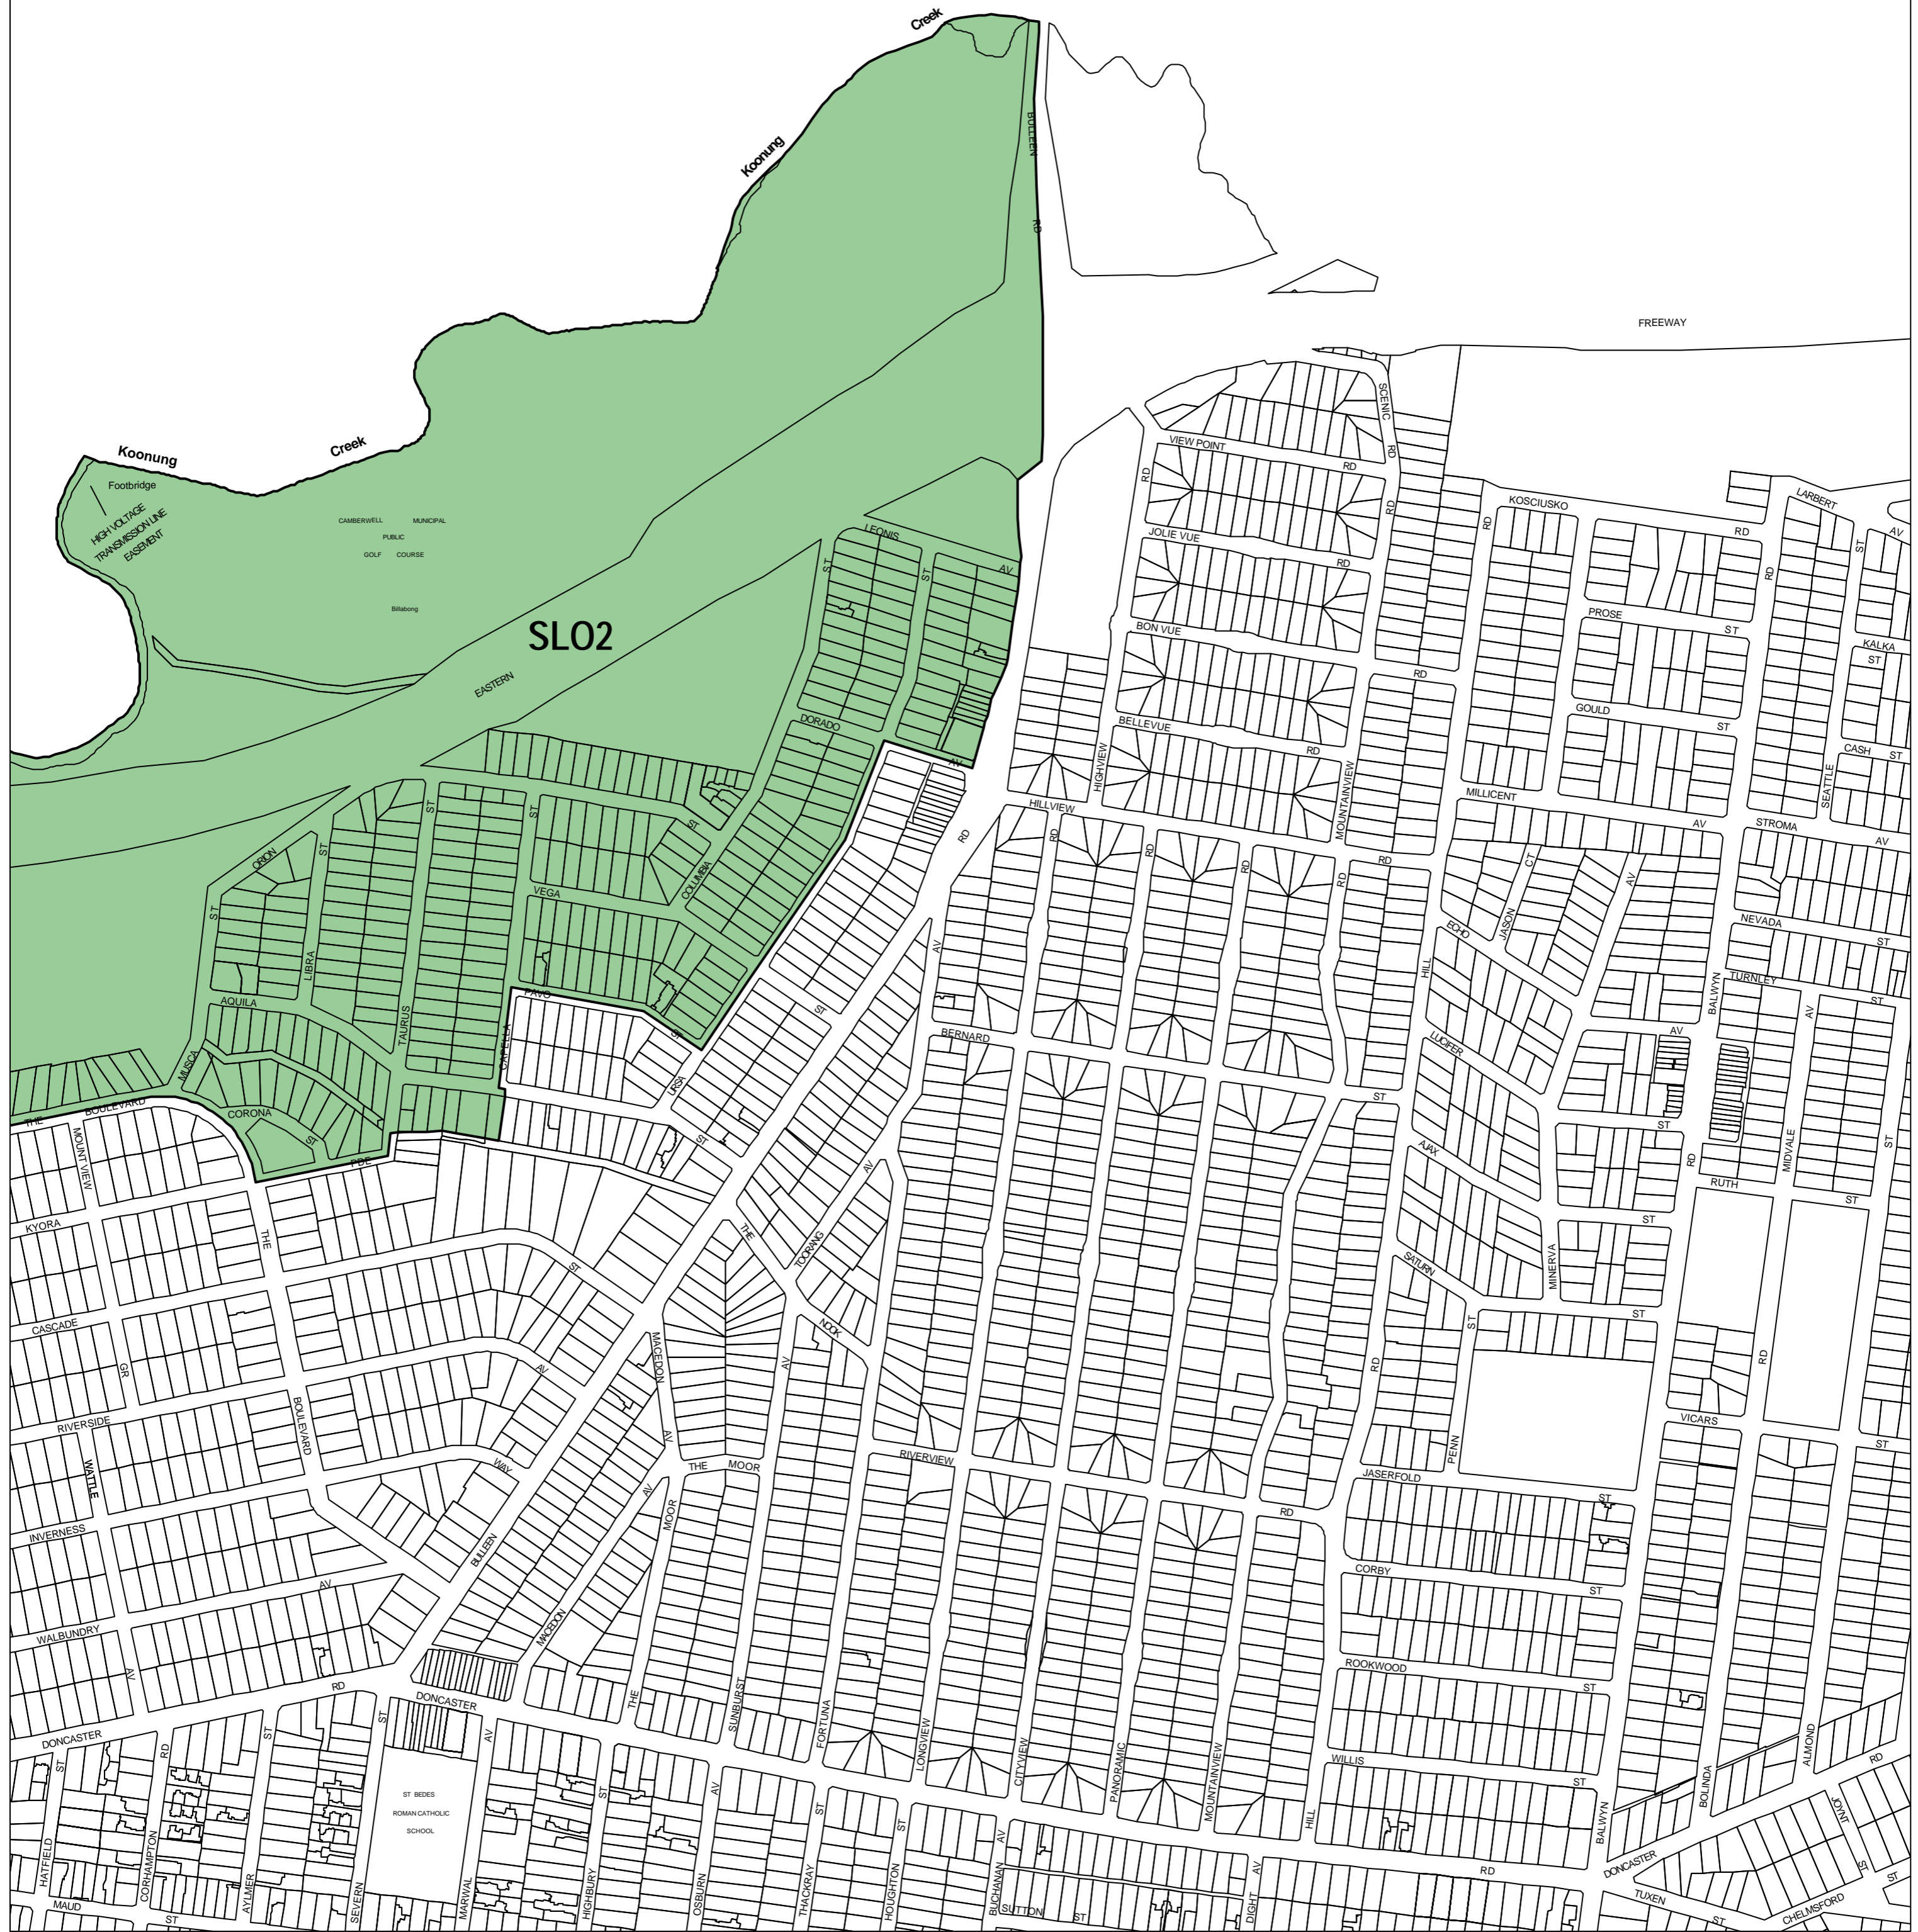

BOROONDARA PLANNING SCHEME - LOCAL PROVISION

See BANYULE PLANNING SCHEME

See MANNINGHAM PLANNING SCHEME

Overlays

- SL02 Significant Landscape Overlay - Schedule 2

100 200 300 400 500 m

AUSTRALIAN MAP GRID ZONE 55

INDEX TO ADJOINING METRIC SERIES MAP

15	14	13	12	11
7	8	9	10	
	12	13	14	
	15	16	17	
		18	19	

Printed: 31/5/2007