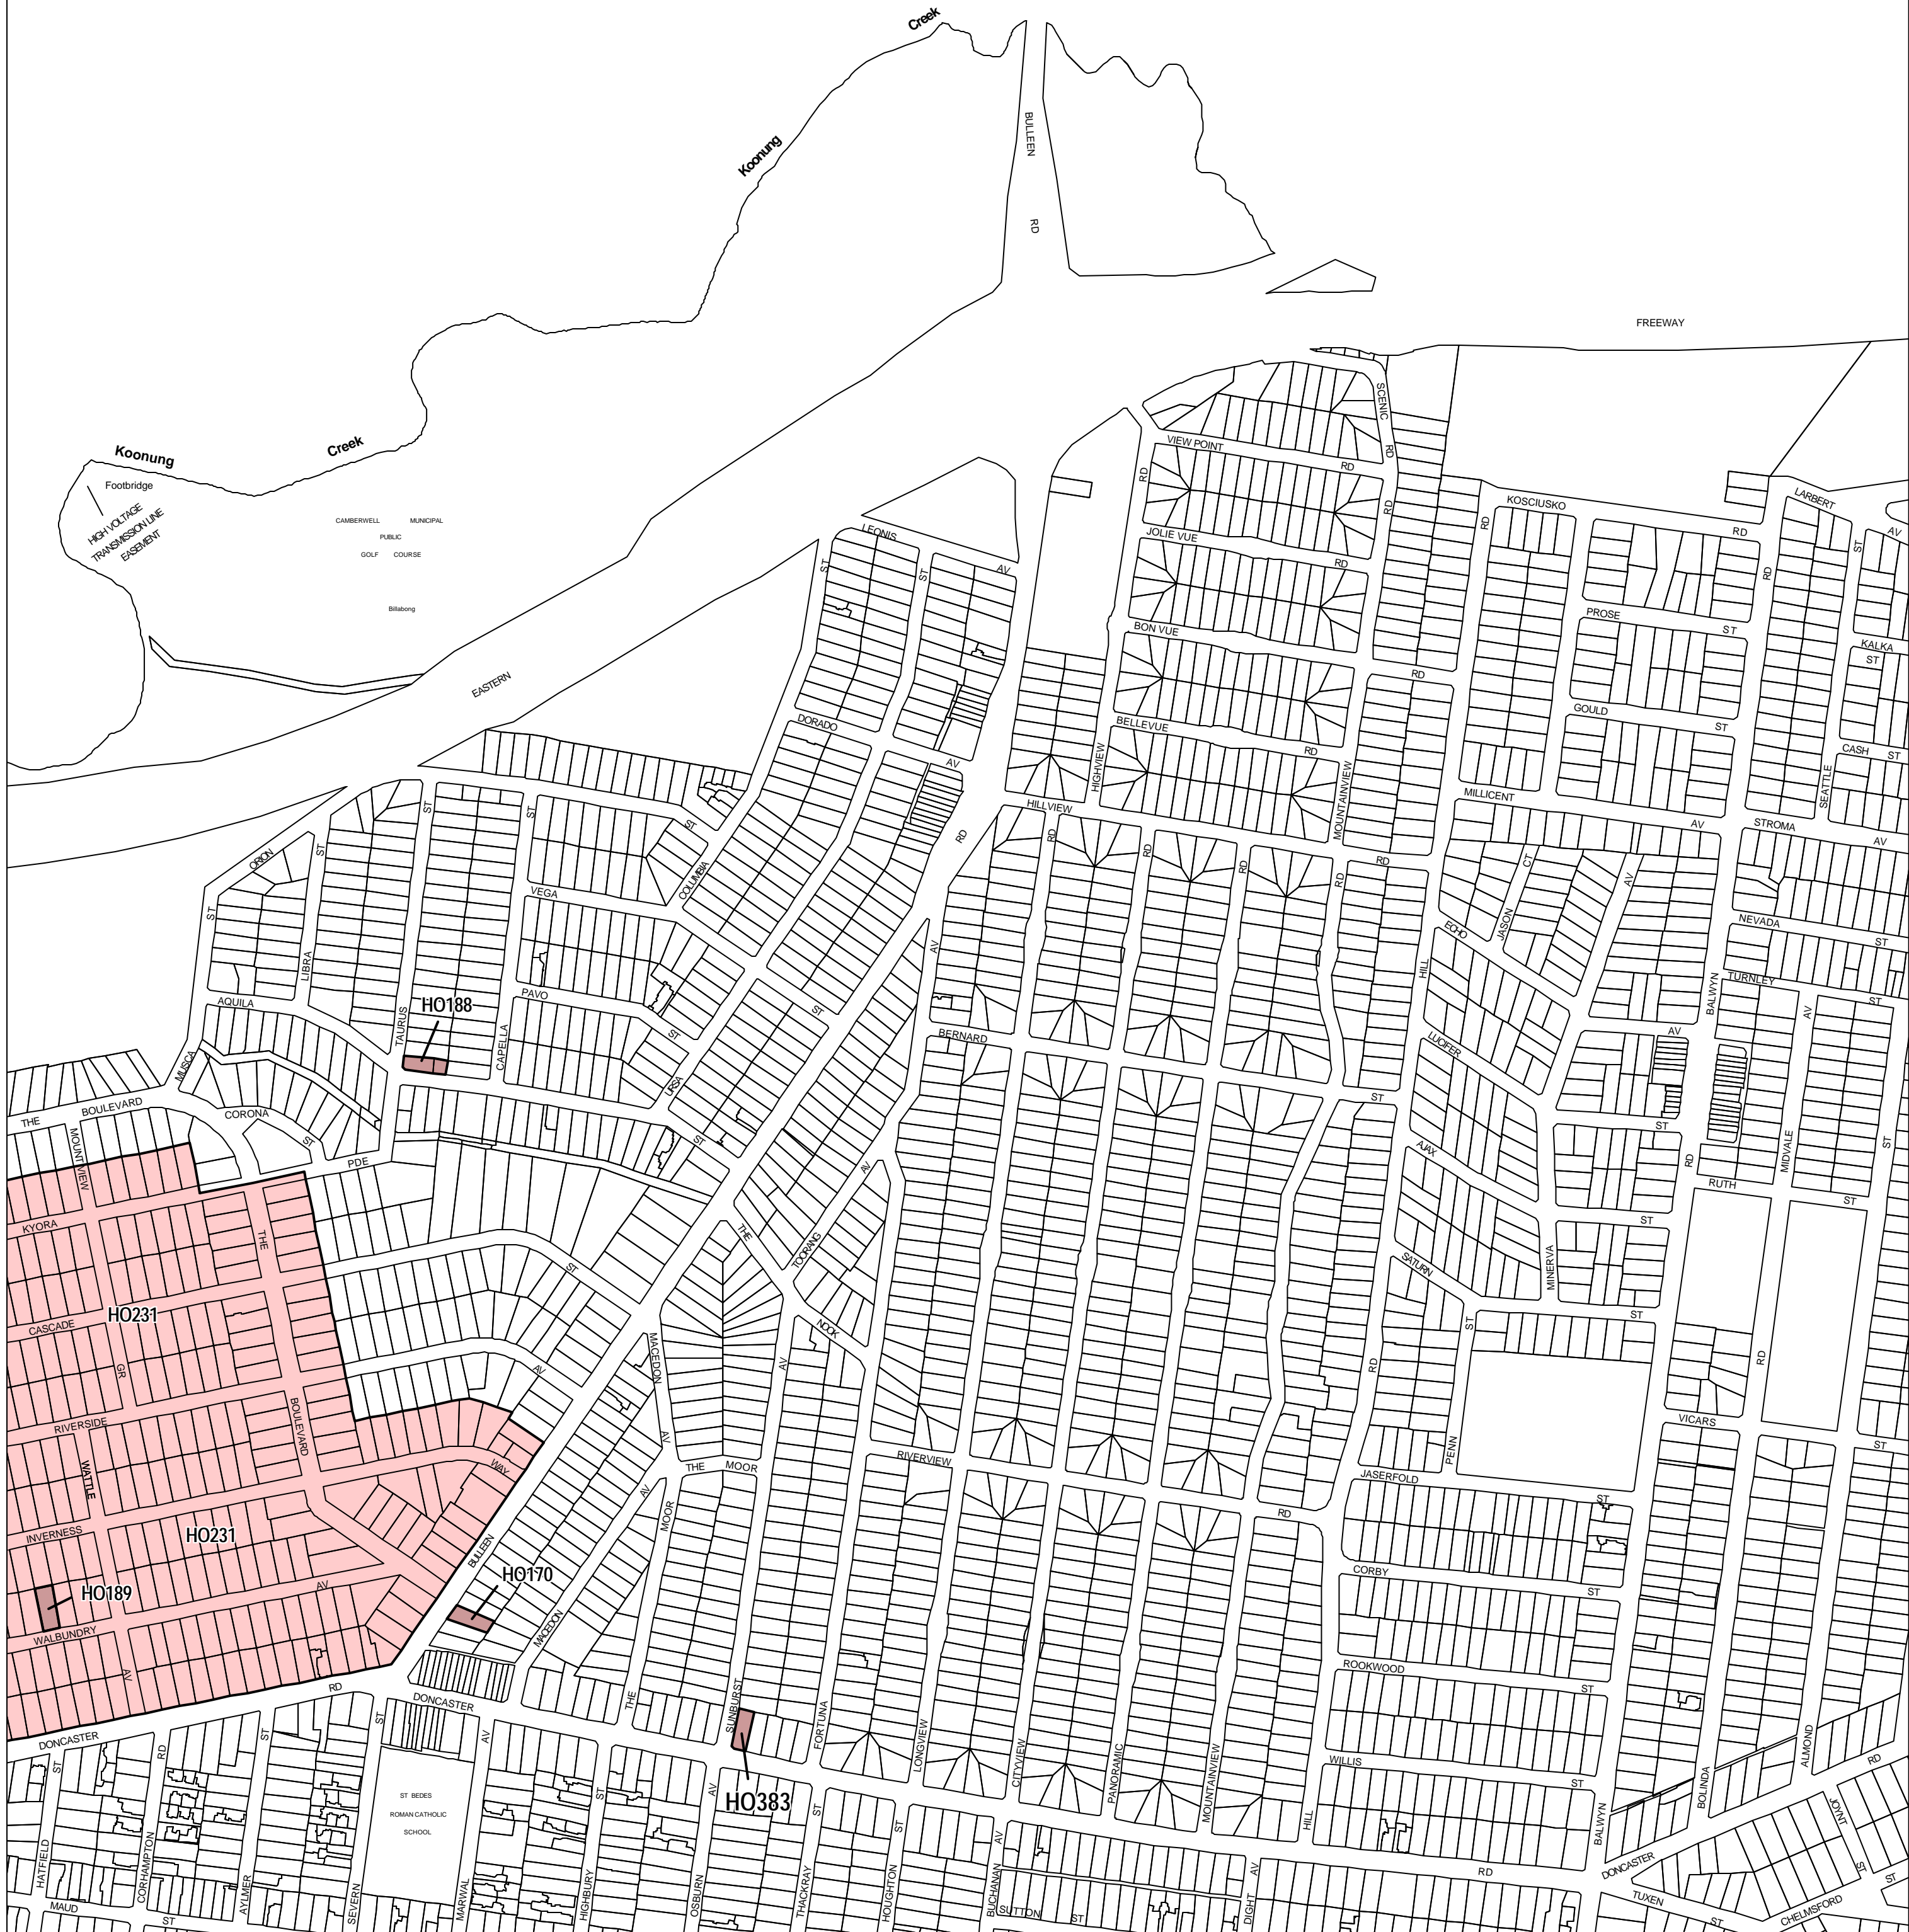

BOROONDARA PLANNING SCHEME - LOCAL PROVISION

See BANYULE PLANNING SCHEME

See MANNINGHAM PLANNING SCHEME

Overlays

HO Heritage Overlay

100 200 300 400 500 m

AUSTRALIAN MAP GRID ZONE 55

INDEX TO ADJOINING METRIC SERIES MAP

7	8	9	10
12	13	14	15
16	17	18	19

Printed: 16/9/2009

AMENDMENT C64