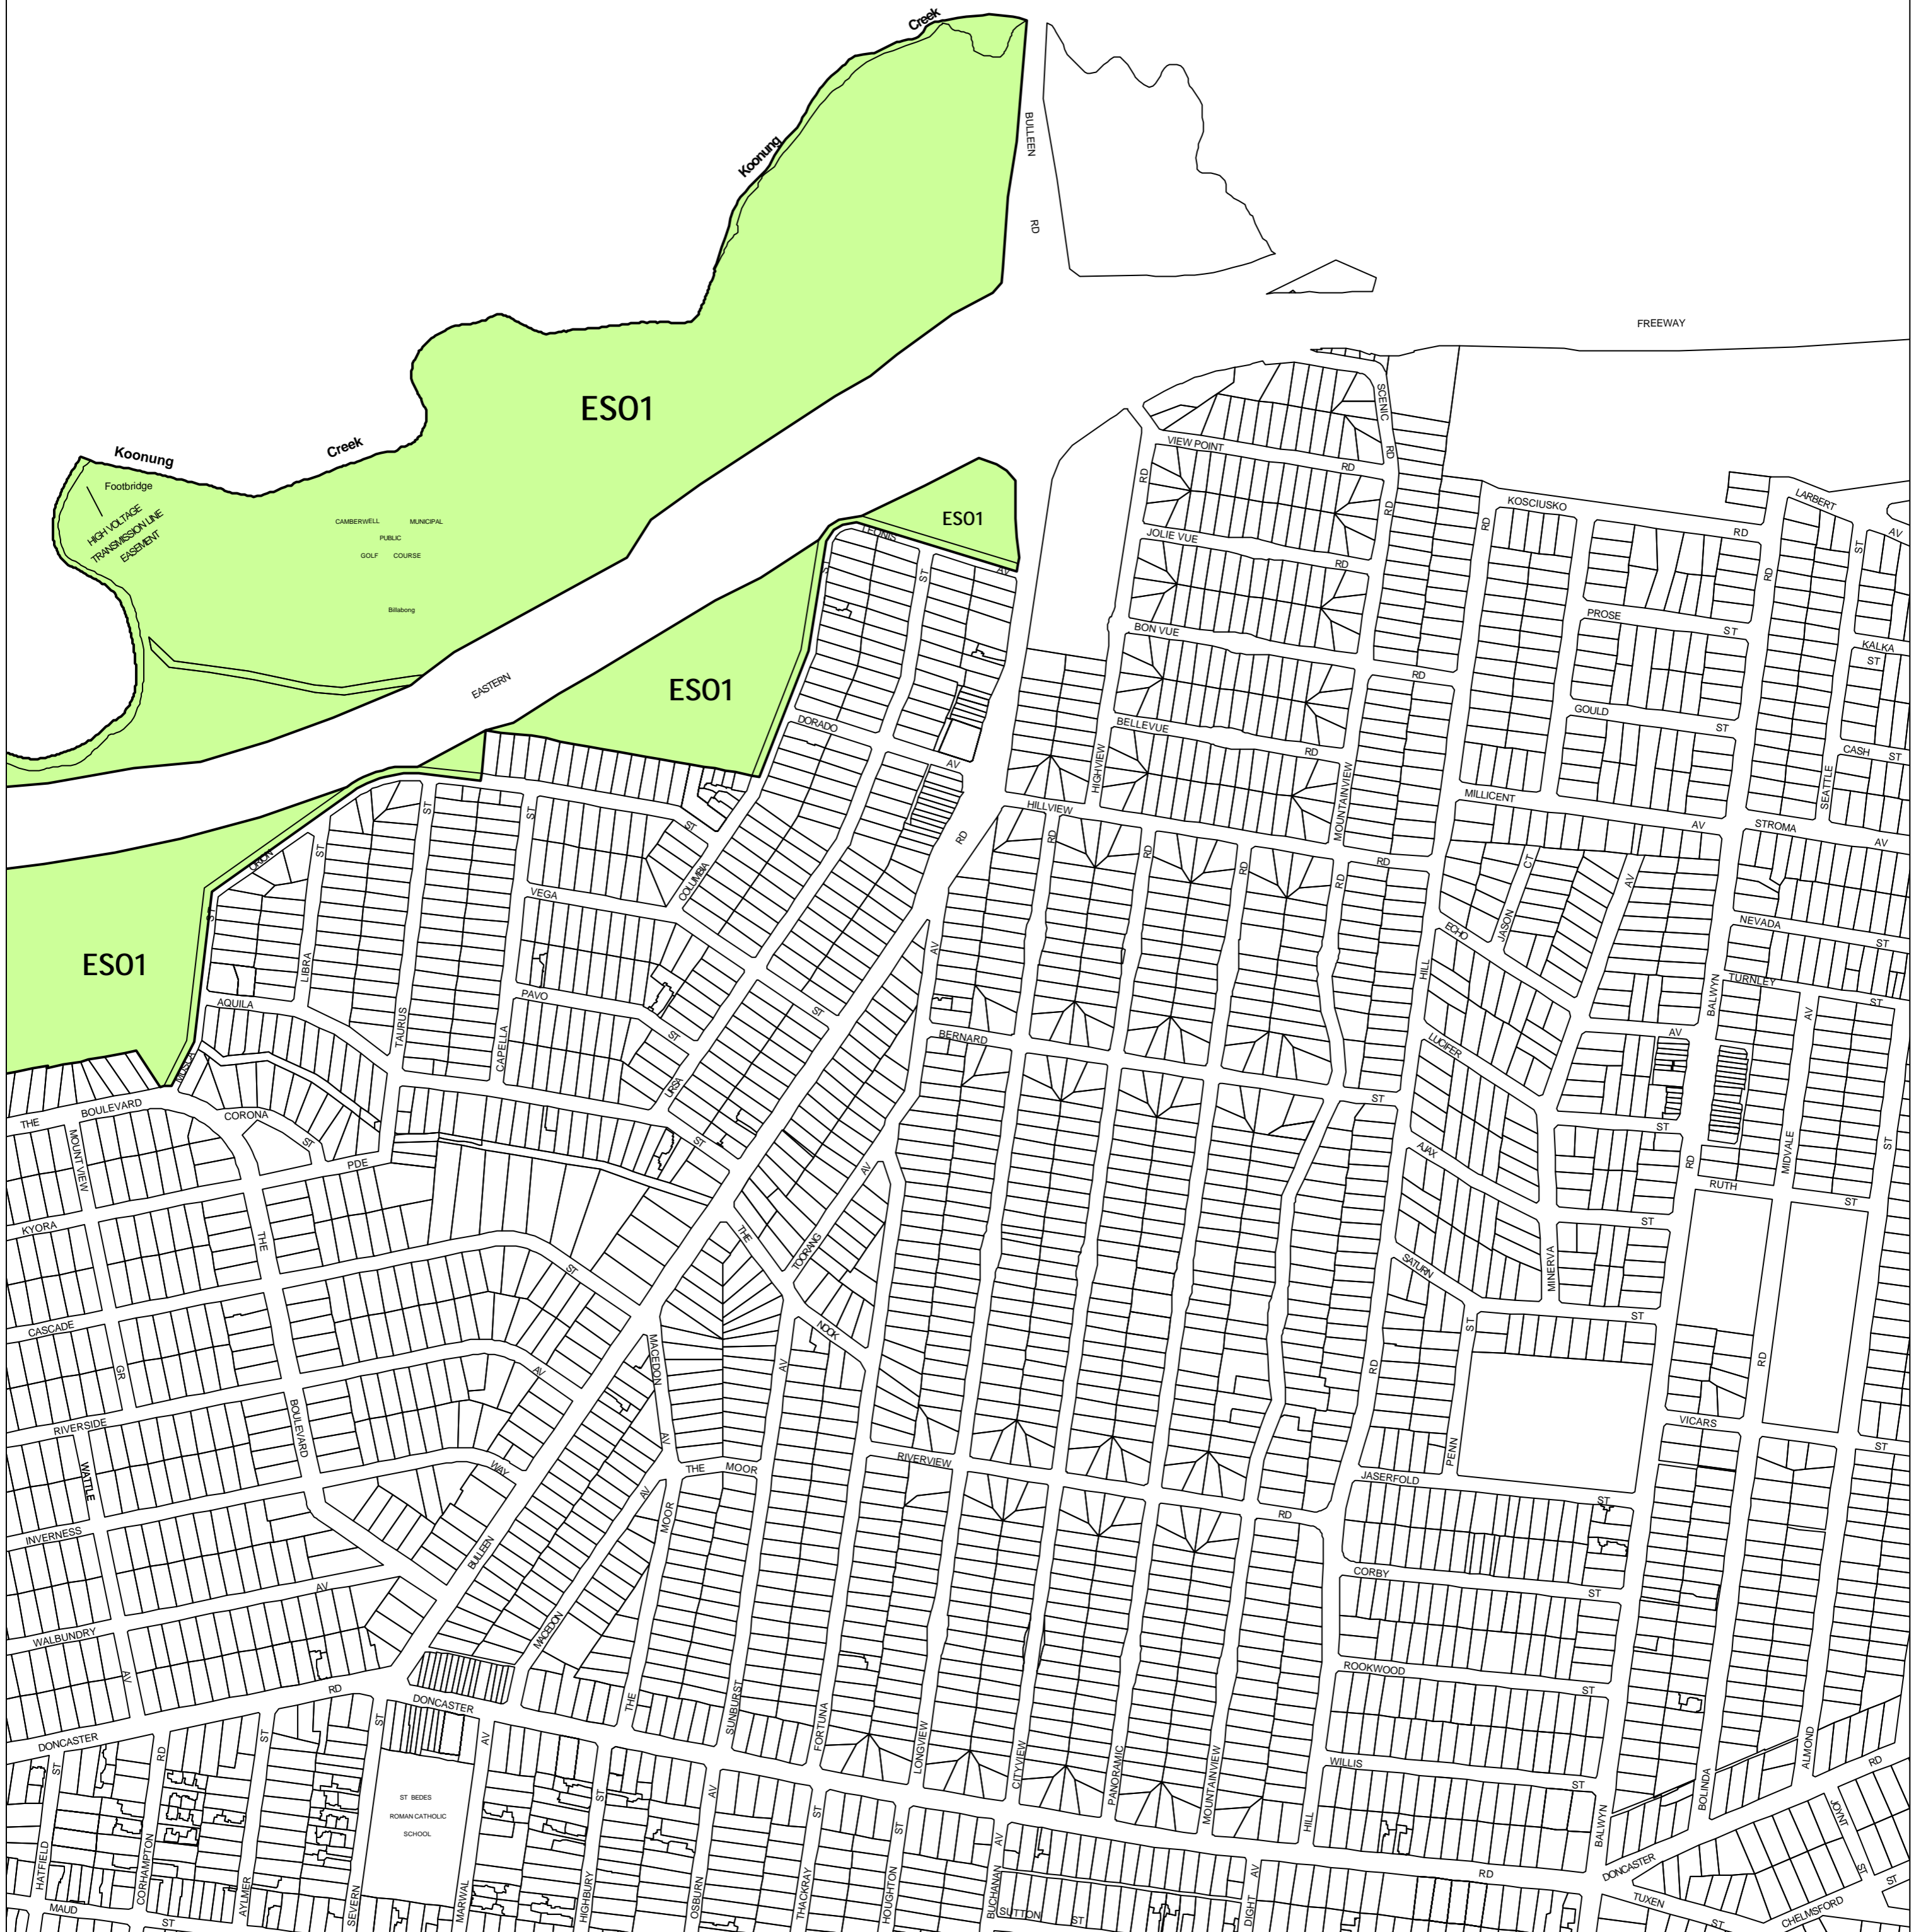

BOROONDARA PLANNING SCHEME - LOCAL PROVISION

See BANYULE PLANNING SCHEME

See MANNINGHAM PLANNING SCHEME

Overlays

ESO1 Environmental Significance Overlay - Schedule 1

100 200 300 400 500 m

AUSTRALIAN MAP GRID ZONE 55

INDEX TO ADJOINING METRIC SERIES MAP

15	14	13	12	11
7	8	9	10	
	12	13	14	
	15	16	17	
		18	19	

Printed: 31/5/2007