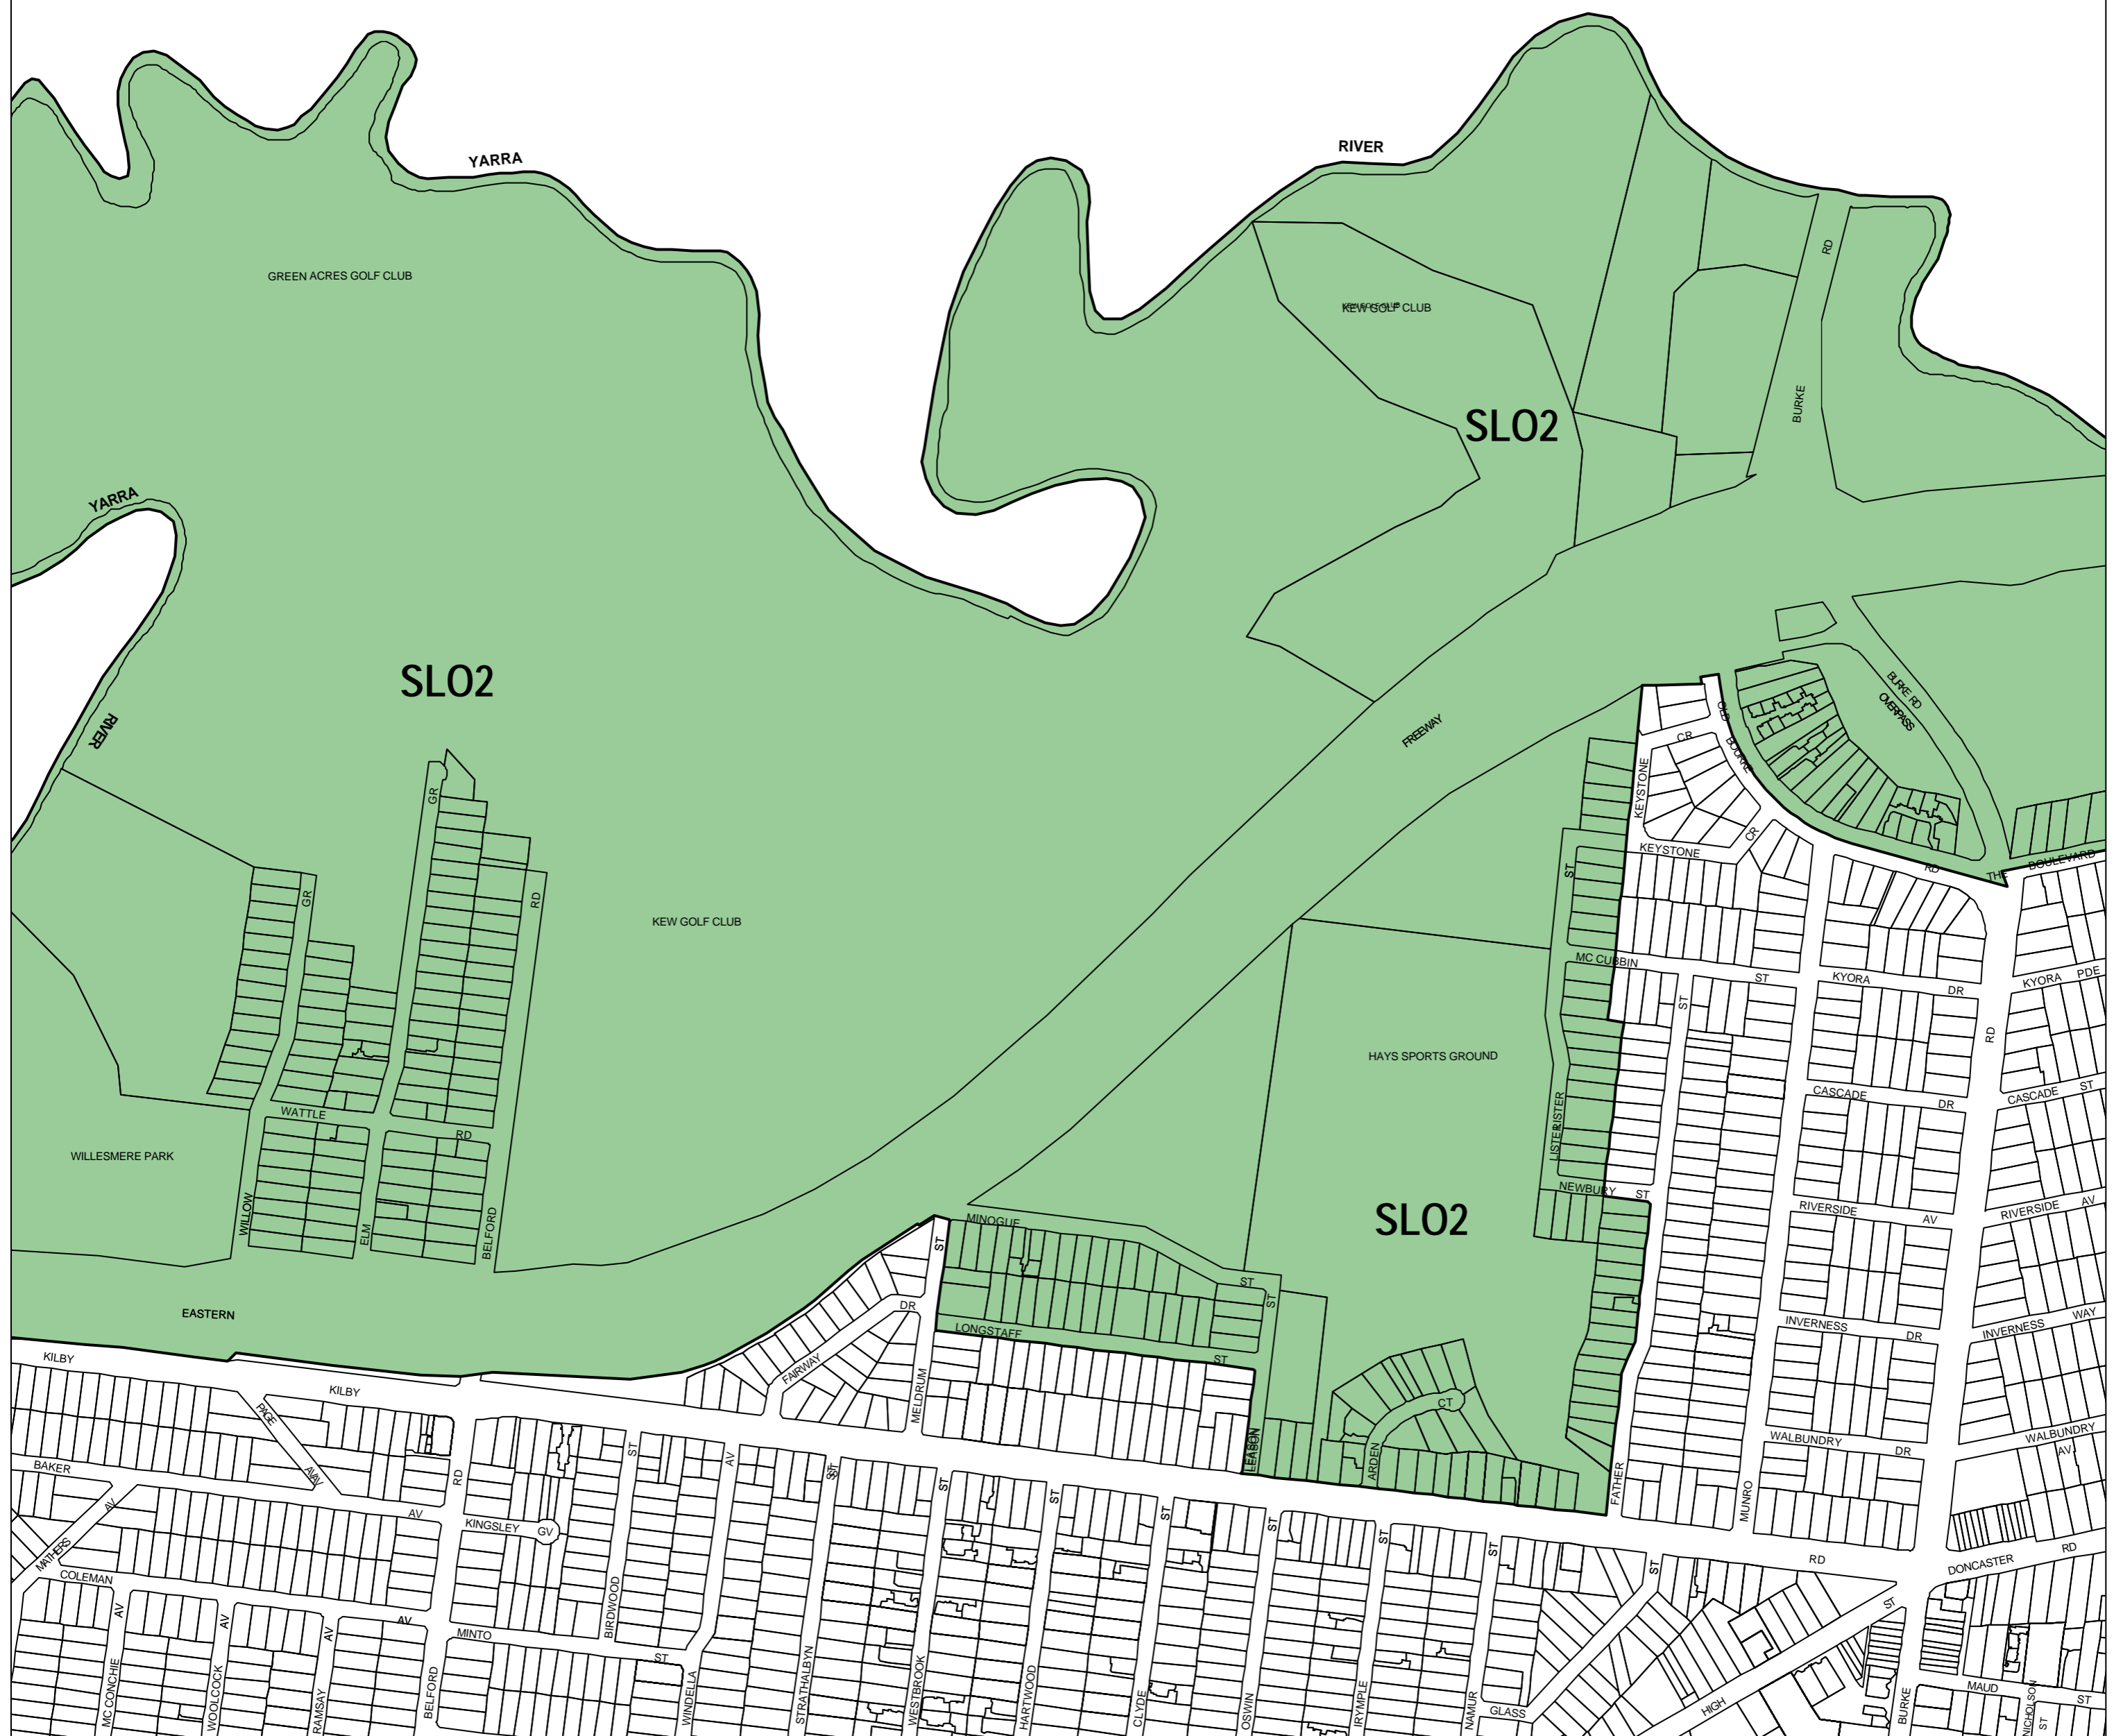

BOROONDARA PLANNING SCHEME - LOCAL PROVISION

See BANYULE PLANNING SCHEME

Overlays

SLO2 Significant Landscape Overlay - Schedule 2

AUSTRALIAN MAP GRID ZONE 55

Printed: 31/5/2007