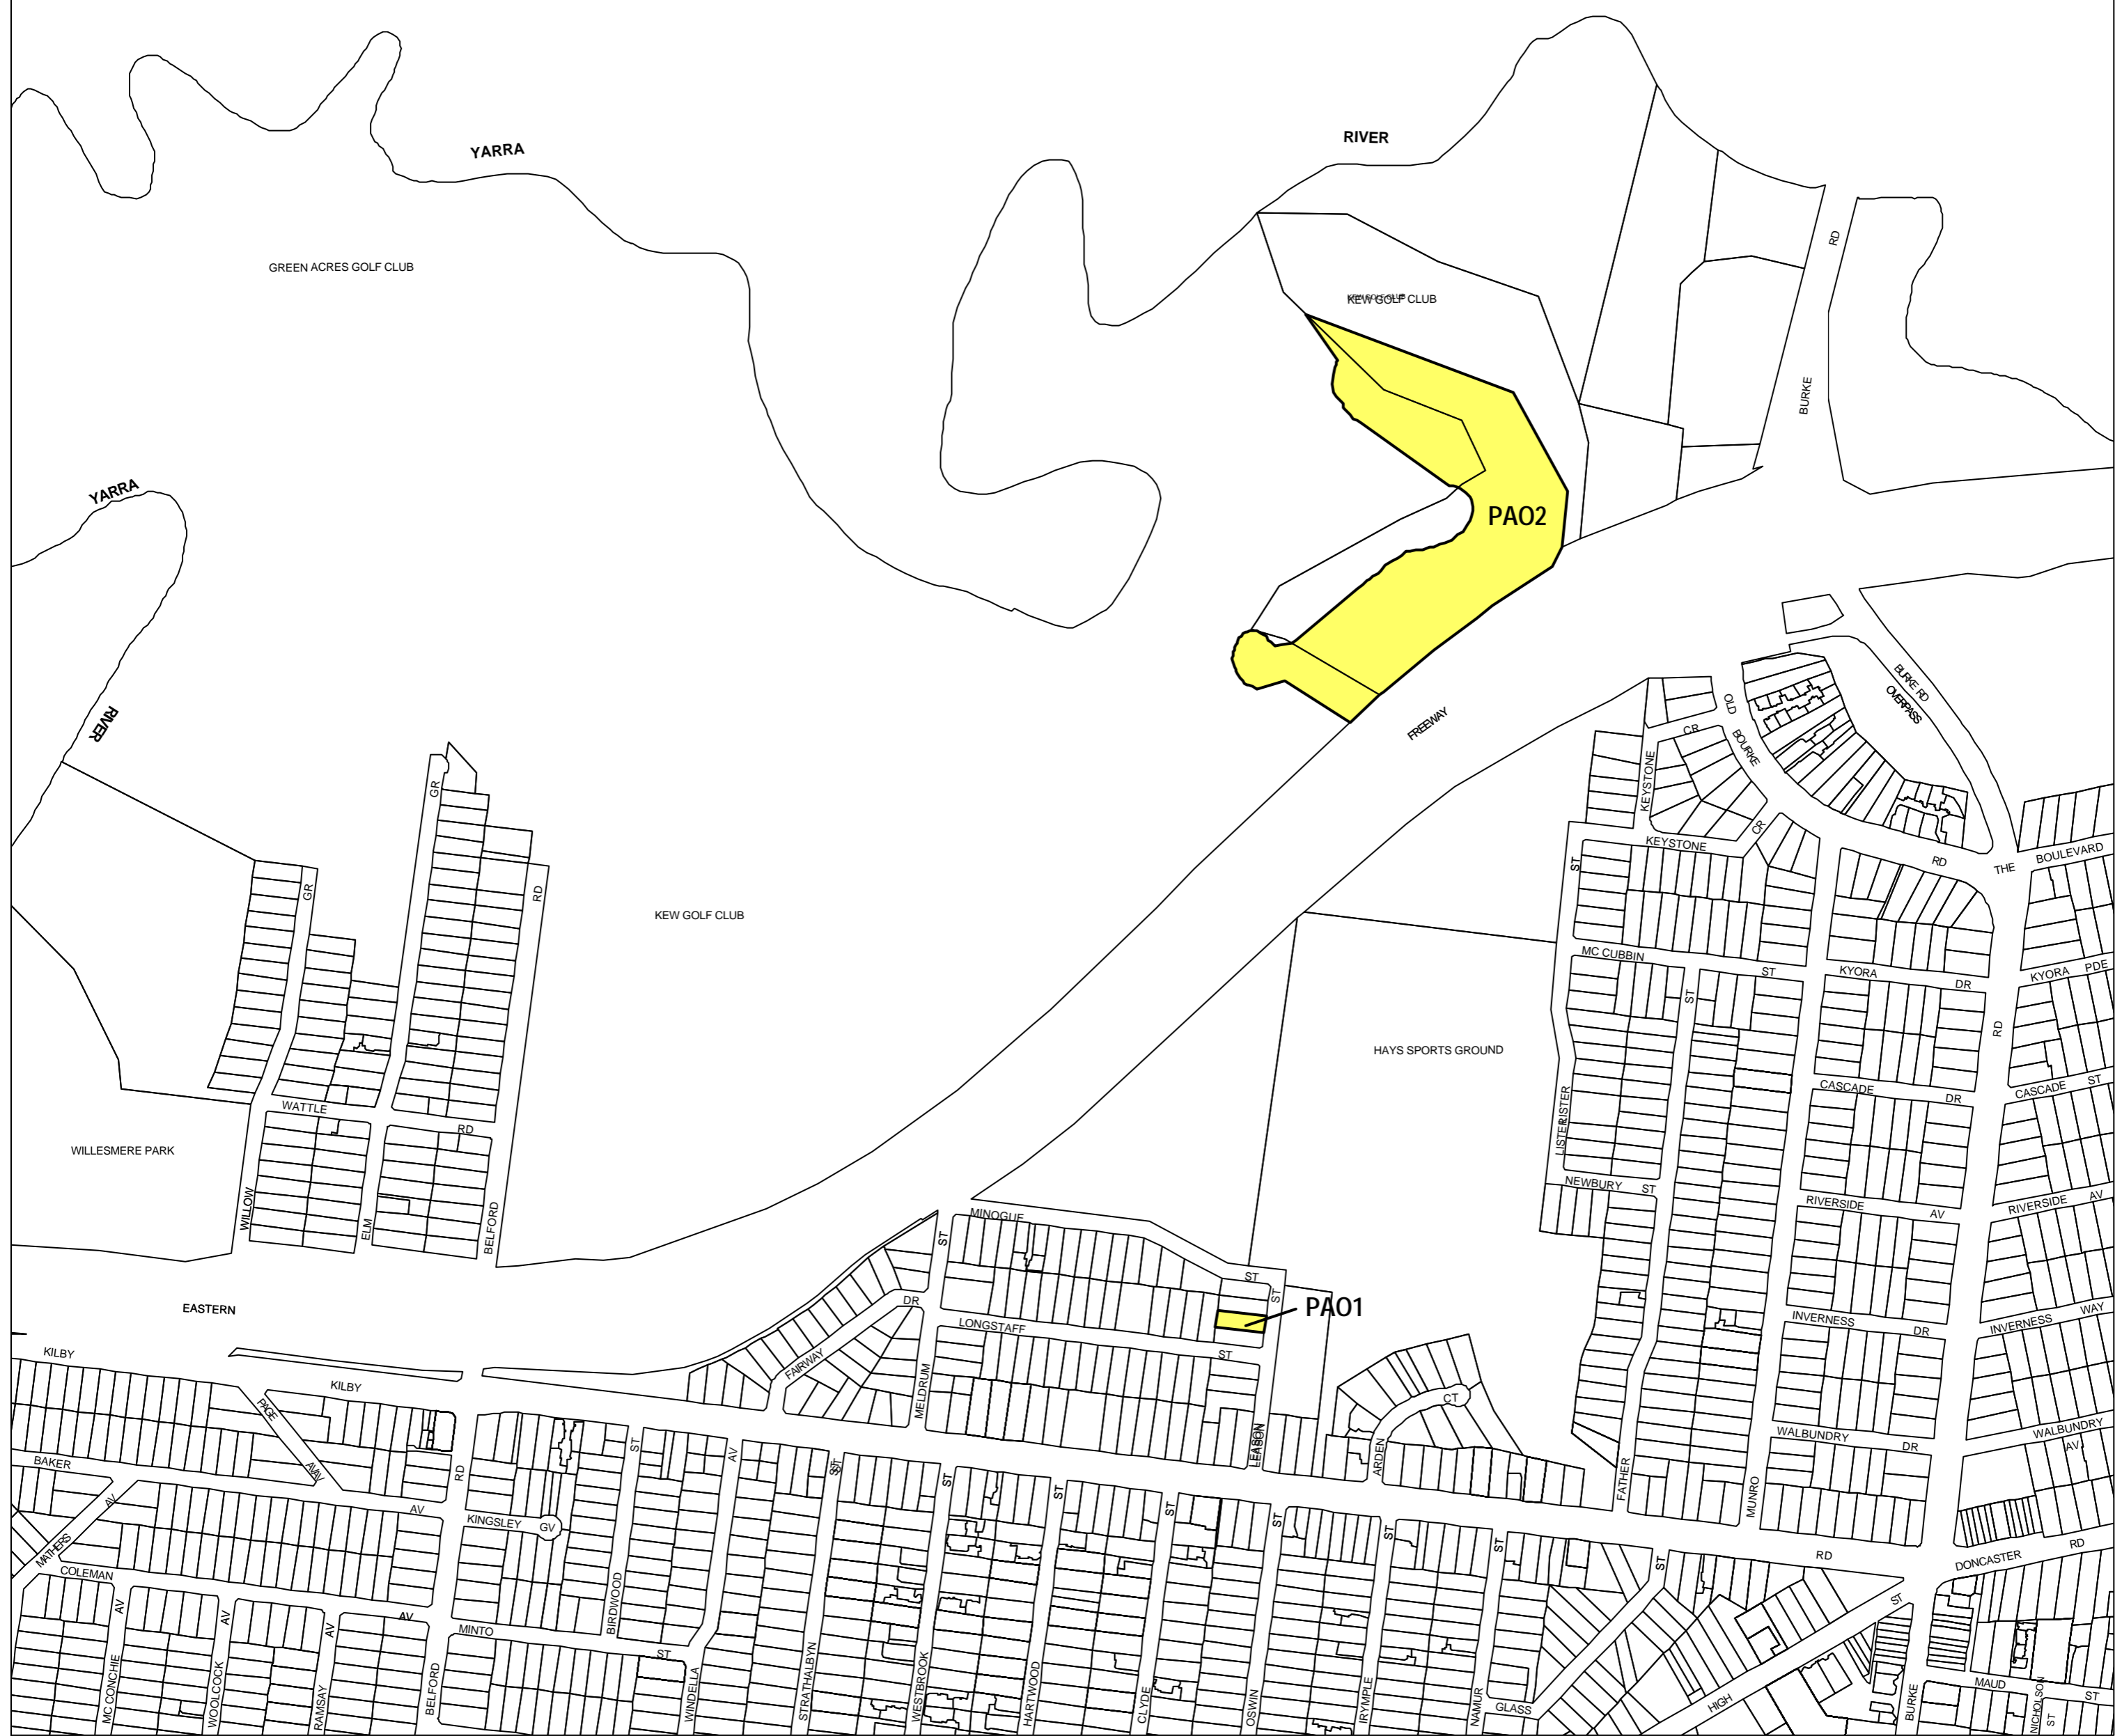

BOROONDARA PLANNING SCHEME - LOCAL PROVISION

See BANYULE PLANNING SCHEME

1. **Overlays**
2. PAO1 Public Acquisition Overlay 1
   - PAO2 Public Acquisition Overlay 2

AUSTRALIAN MAP GRID ZONE 55

Printed: 31/5/2007

INDEX TO ADJOINING METRIC SERIES MAP