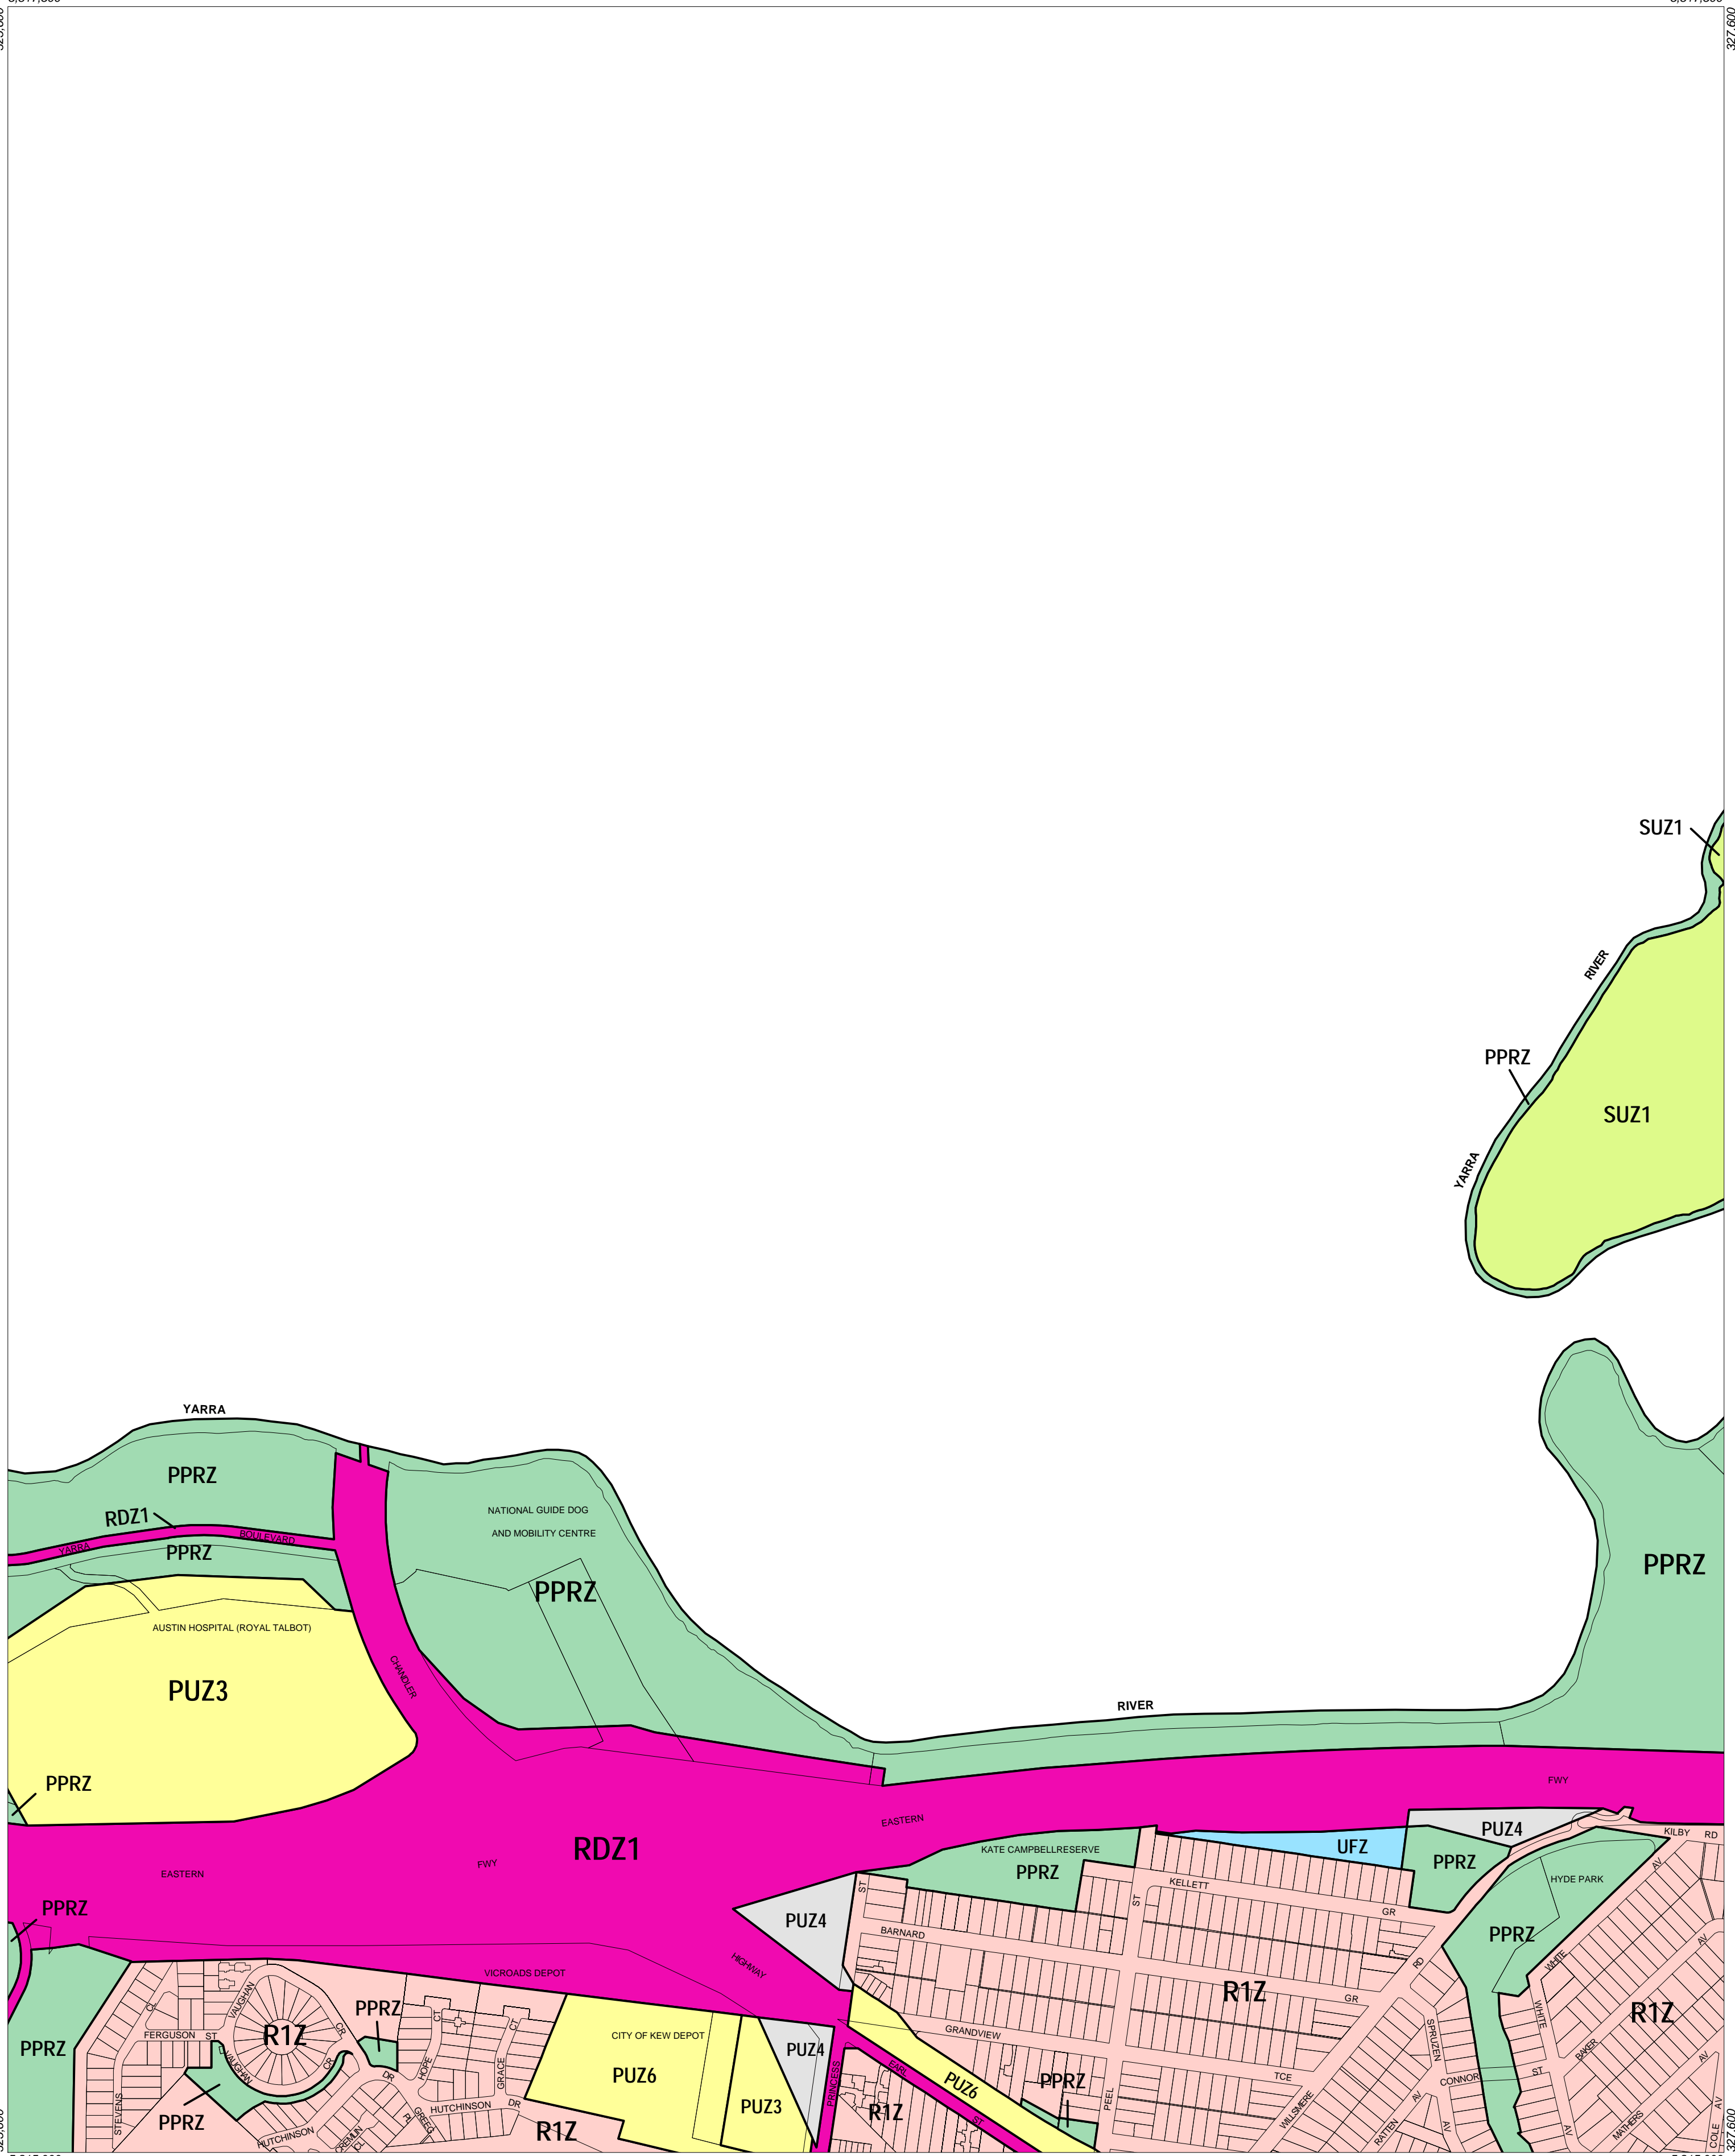

BOROONDARA PLANNING SCHEME - LOCAL PROVISION

5,817,500

5,817,500

Public Land	UFZ	Urban Floodway Zone
PPRZ		
Public Park And Recreation Zone		
PUZ3		
Public Use Zone Health And Community		
PUZ6		
Public Use Zone Local Government		
PUZ4		
Public Use Zone Transport		
RDZ1		
Road Zone Category 1		
Residential		
R1Z		
Residential 1 Zone		
Special Purpose		
SUZ1		
Special Use Zone 1		

AUSTRALIAN MAP GRID ZONE 55

Amendment C53
Printed: 11/11/2003