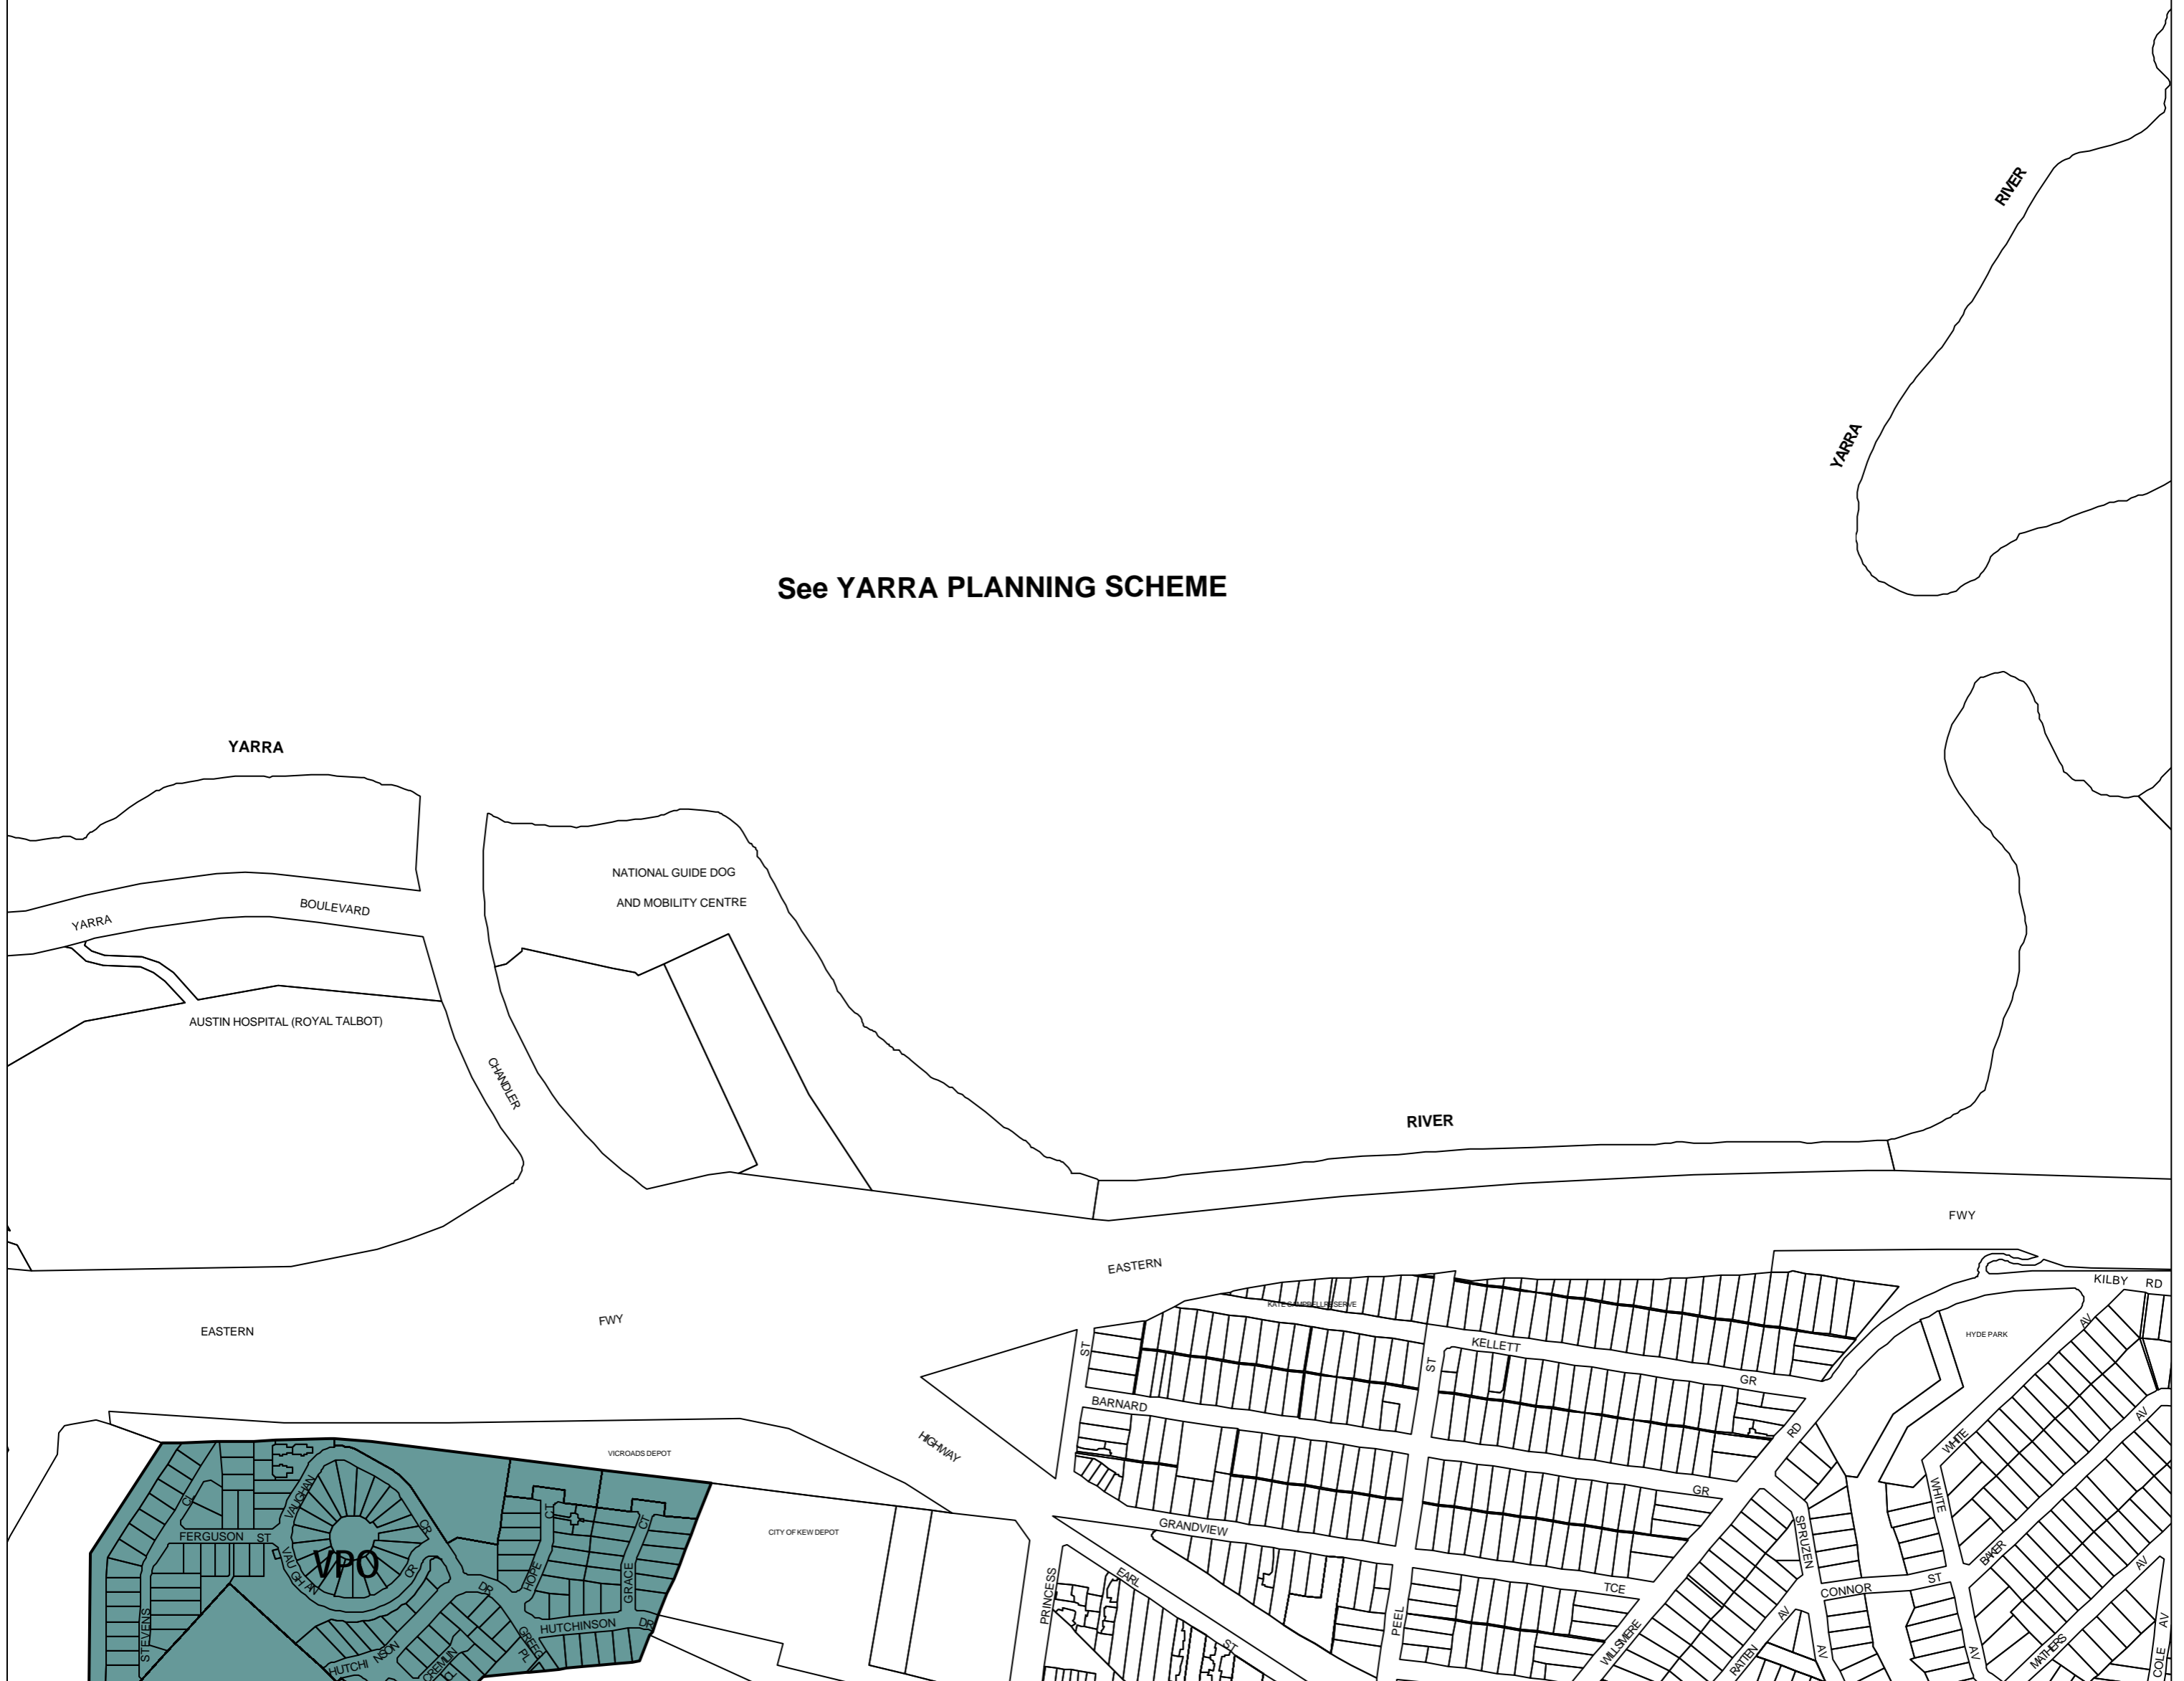

BOROONDARA PLANNING SCHEME - LOCAL PROVISION

See DAREBIN PLANNING SCHEME

See BANYULE PLANNING SCHEME

See YARRA PLANNING SCHEME

Overlays

VPO Vegetation Protection Overlay

100 200 300 400 500 m

AUSTRALIAN MAP GRID ZONE 55

INDEX TO ADJOINING METRIC SERIES MAP

1	2	3	4
5	6	7	8
9	10	11	12
13	14	15	16
17	18	19	20

Printed: 31/5/2007