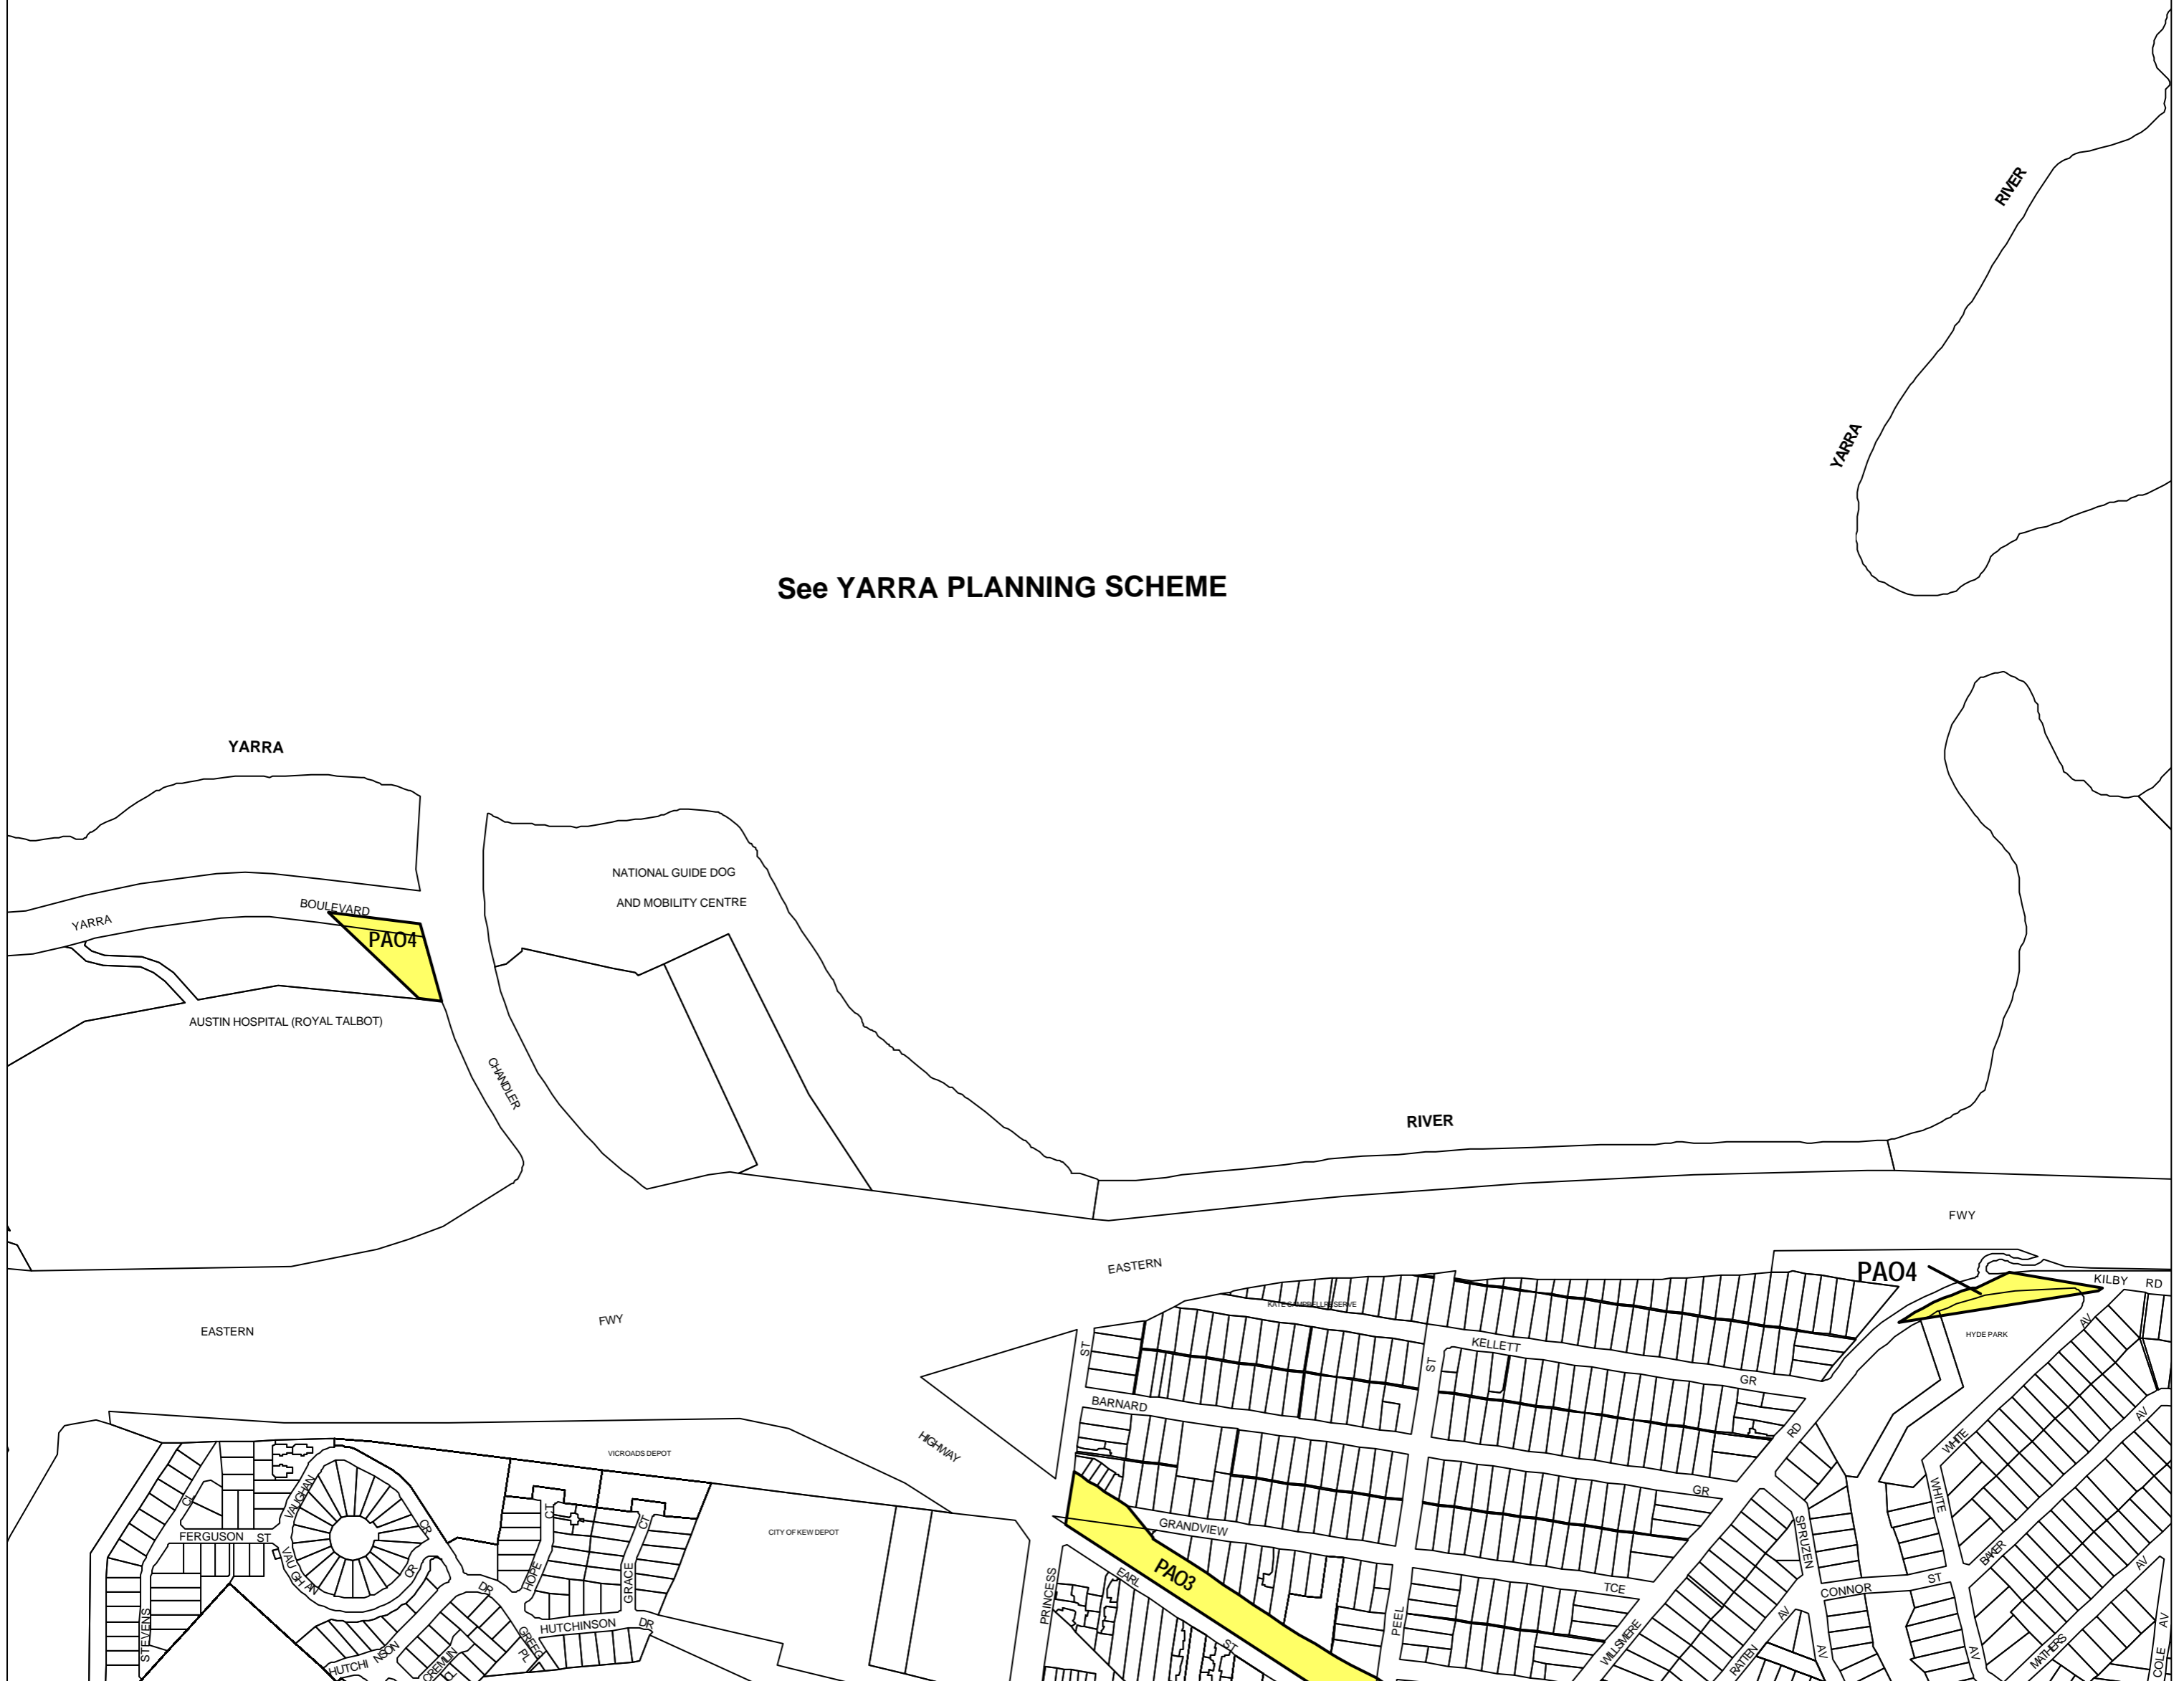

BOROONDARA PLANNING SCHEME - LOCAL PROVISION

See DAREBIN PLANNING SCHEME

See BANYULE PLANNING SCHEME

See YARRA PLANNING SCHEME

Overlays	
	Public Acquisition Overlay 3
	Public Acquisition Overlay 4

AUSTRALIAN MAP GRID ZONE 55

Printed: 31/5/2007