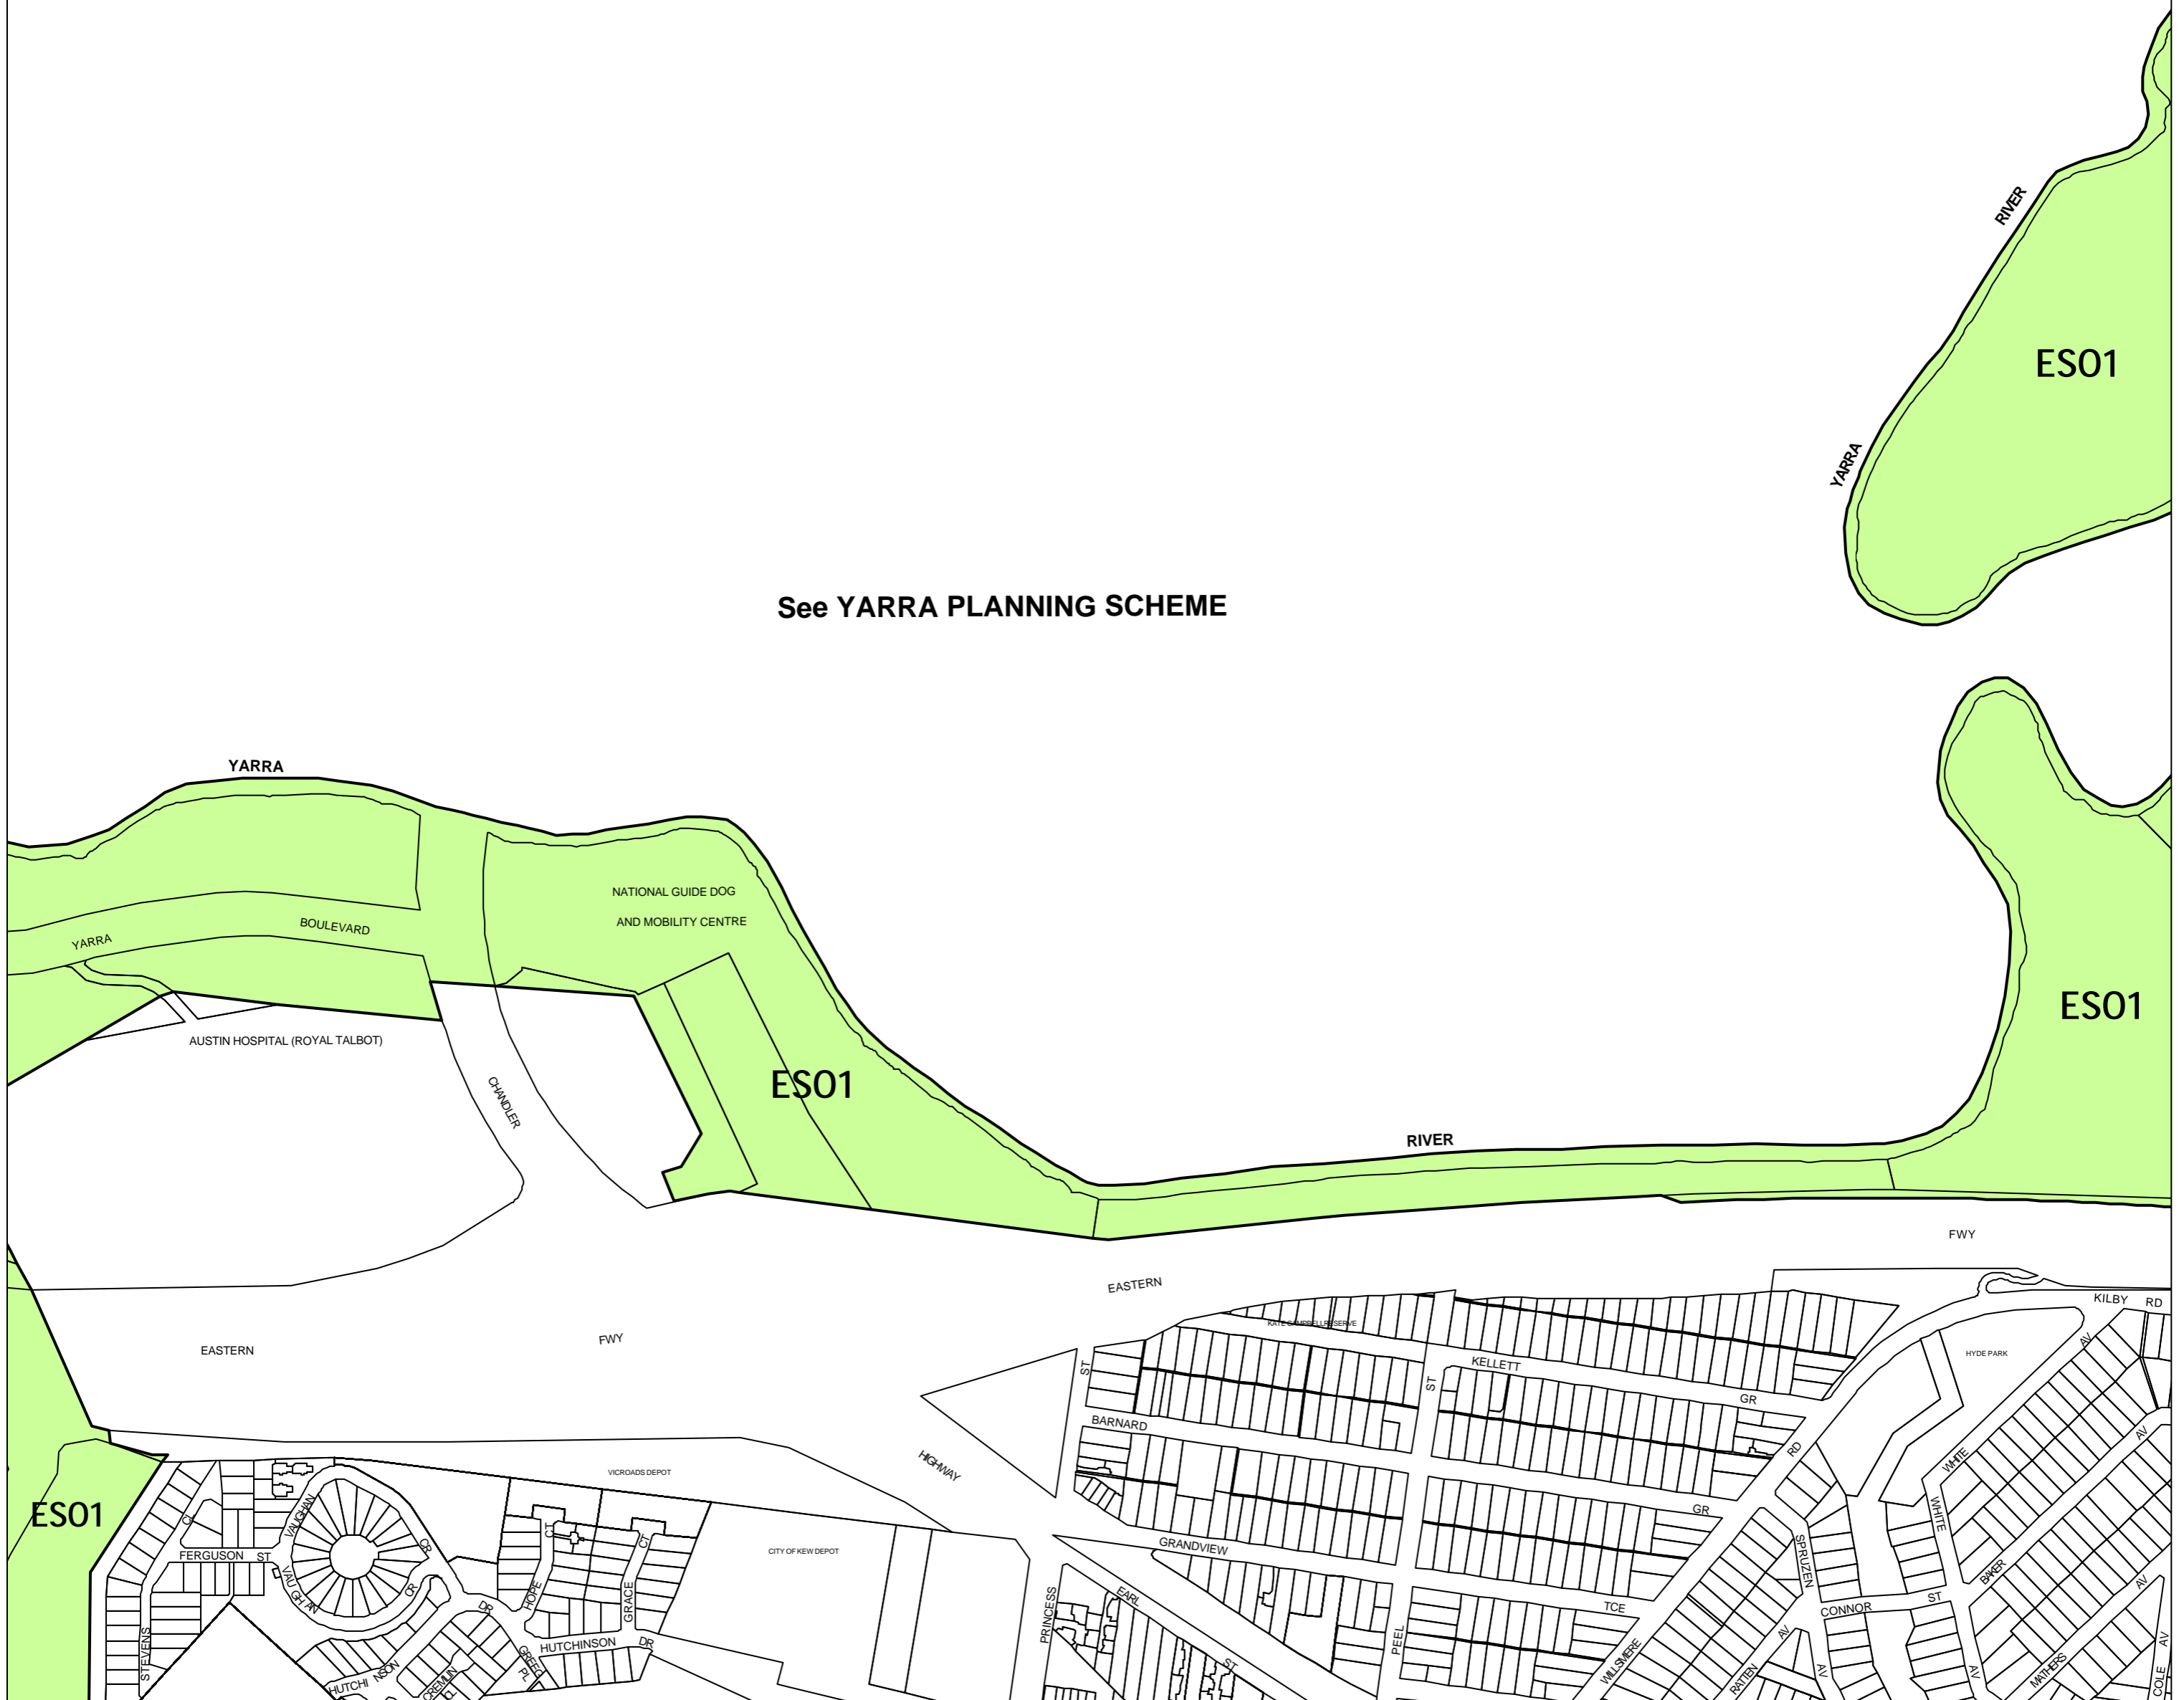

BOROONDARA PLANNING SCHEME - LOCAL PROVISION

See DAREBIN PLANNING SCHEME

See BANYULE PLANNING SCHEME

See YARRA PLANNING SCHEME

Overlays

ESO1 Environmental Significance Overlay - Schedule 1

100 200 300 400 500 m

AUSTRALIAN MAP GRID ZONE 55

INDEX TO ADJOINING METRIC SERIES MAP

1	2	3	4
5	6	7	8
9	10	11	12
13	14	15	16
17	18	19	20

Printed: 31/5/2007