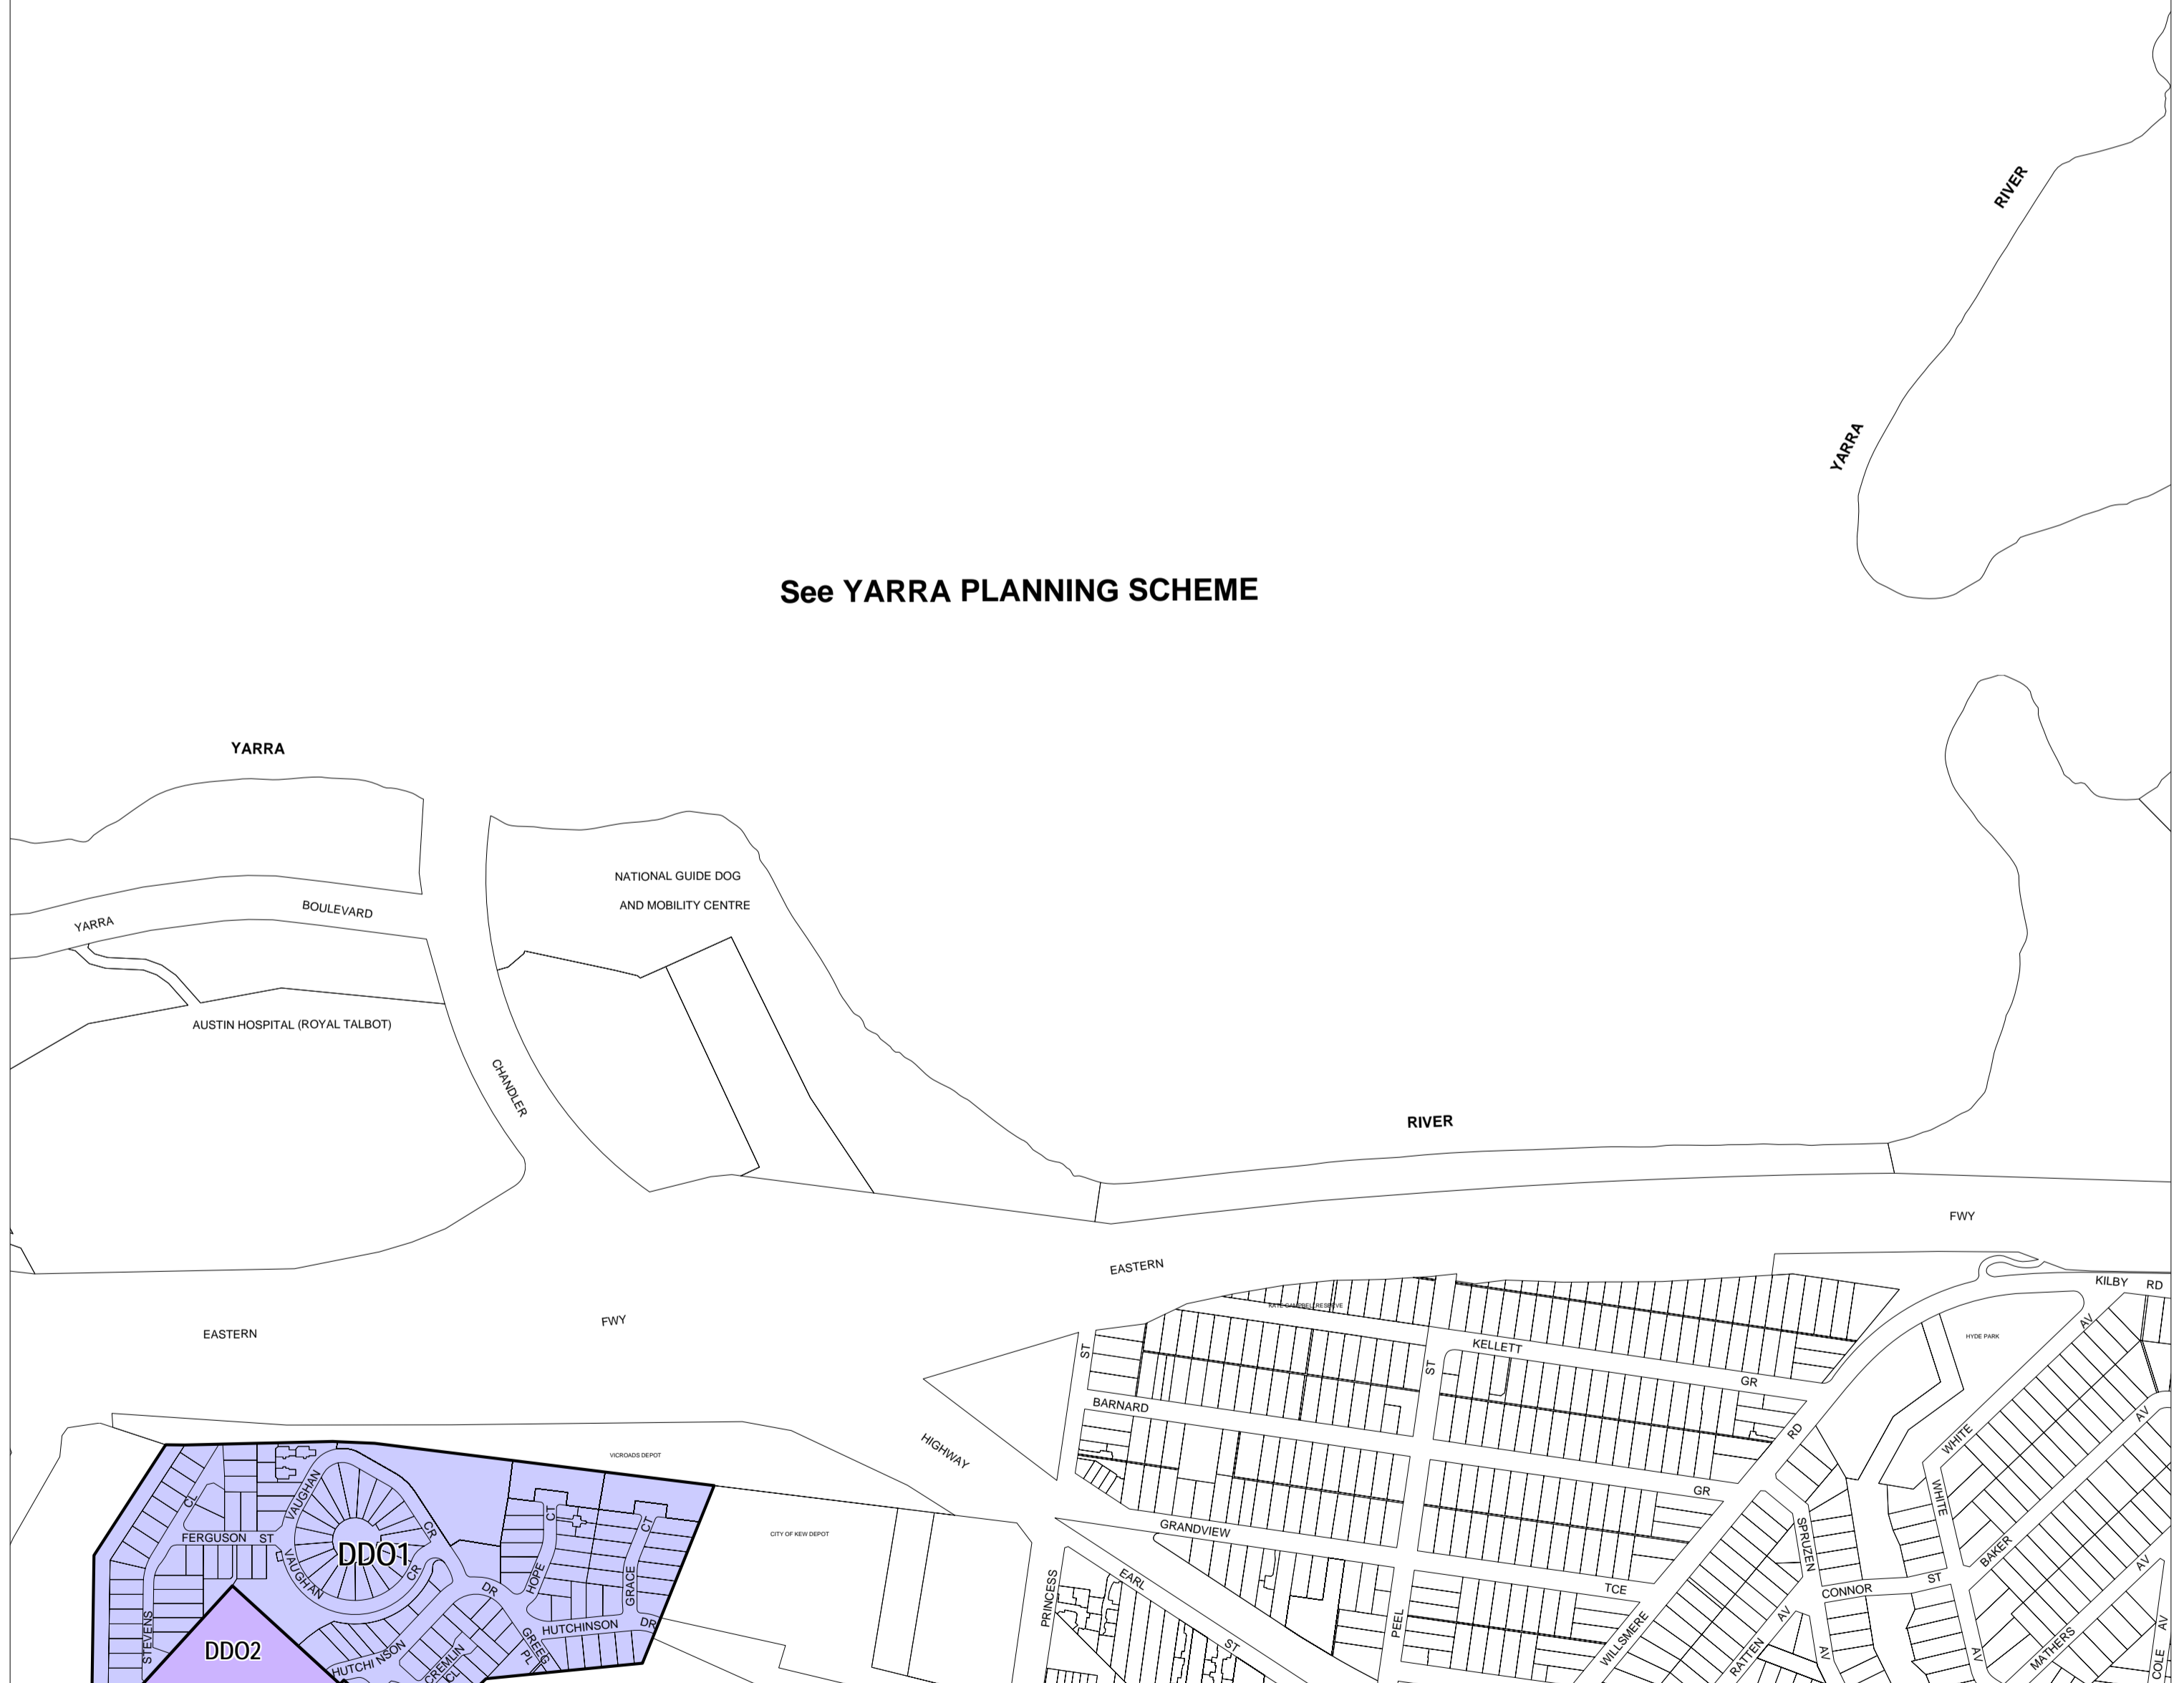

BOROONDARA PLANNING SCHEME - LOCAL PROVISION

See DAREBIN PLANNING SCHEME

See BANYULE PLANNING SCHEME

See YARRA PLANNING SCHEME

Overlays	
	Design And Development Overlay - Schedule 1
	Design And Development Overlay - Schedule 2

Printed: 17/12/2007