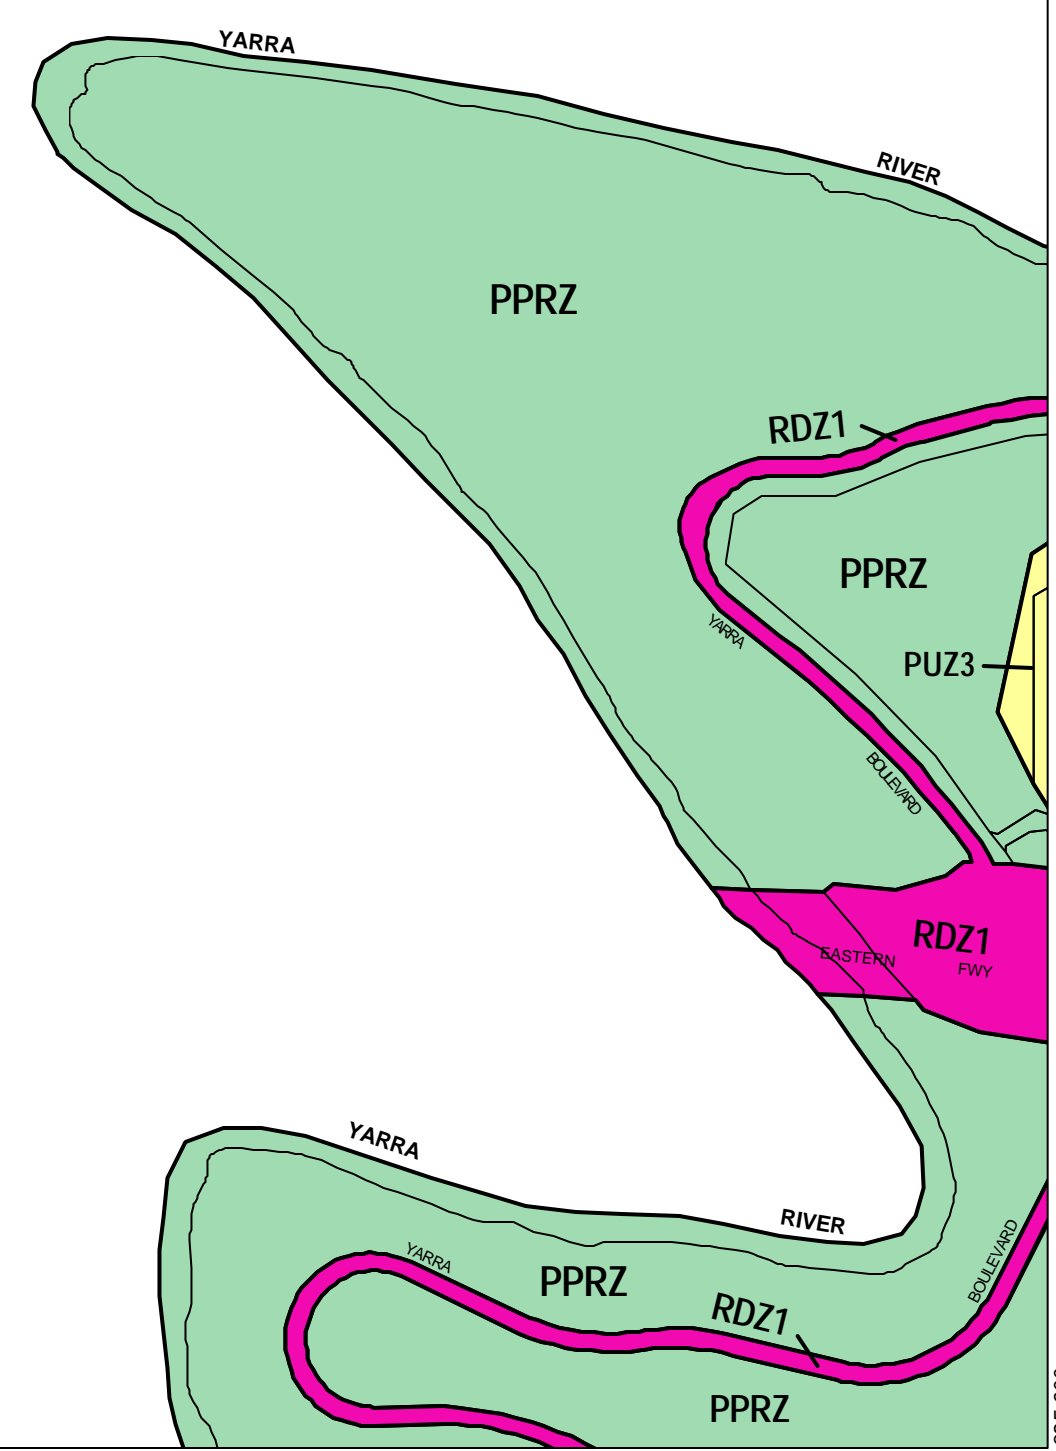

BOROONDARA PLANNING SCHEME - LOCAL PROVISION

5,817,500 5,817,500

5,815,000

5,815,000

This publication is copyright. No part may be reproduced by any process except in accordance with the provisions of the Copyright Act 1968 State of Victoria. This map should be read in conjunction with additional Planning Overlay Maps (if applicable) as indicated on the INDEX TO MAPS.

Public Land	
	Public Park And Recreation Zone
	Public Use Zone Health And Community
	Road Zone Category 1

100 10 100 200 300 400 500 m

AUSTRALIAN MAP GRID ZONE 55

INDEX TO ADJOINING METRIC SERIES MAP

1	2	3	4
5	6	7	8
9	10	11	12
13	14	15	16
17	18	19	20