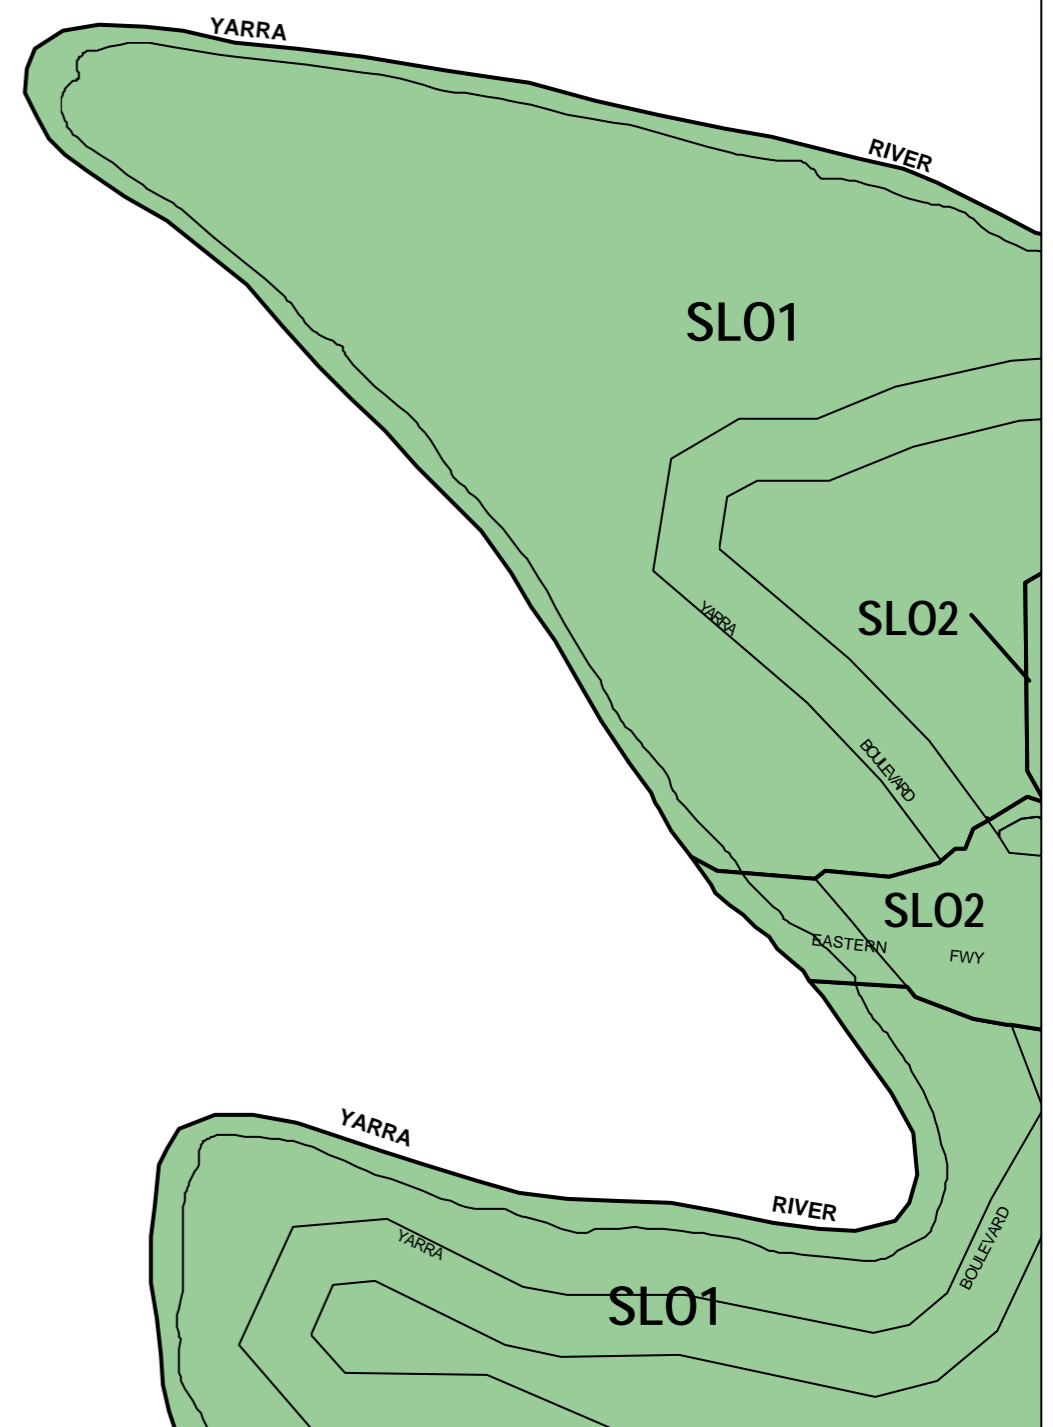

See DAREBIN PLANNING SCHEME

See YARRA PLANNING SCHEME

1. **Overlays**
2. SLO1 Significant Landscape Overlay - Schedule 1
   - SLO2 Significant Landscape Overlay - Schedule 2

AUSTRALIAN MAP GRID ZONE 55

Printed: 31/5/2007