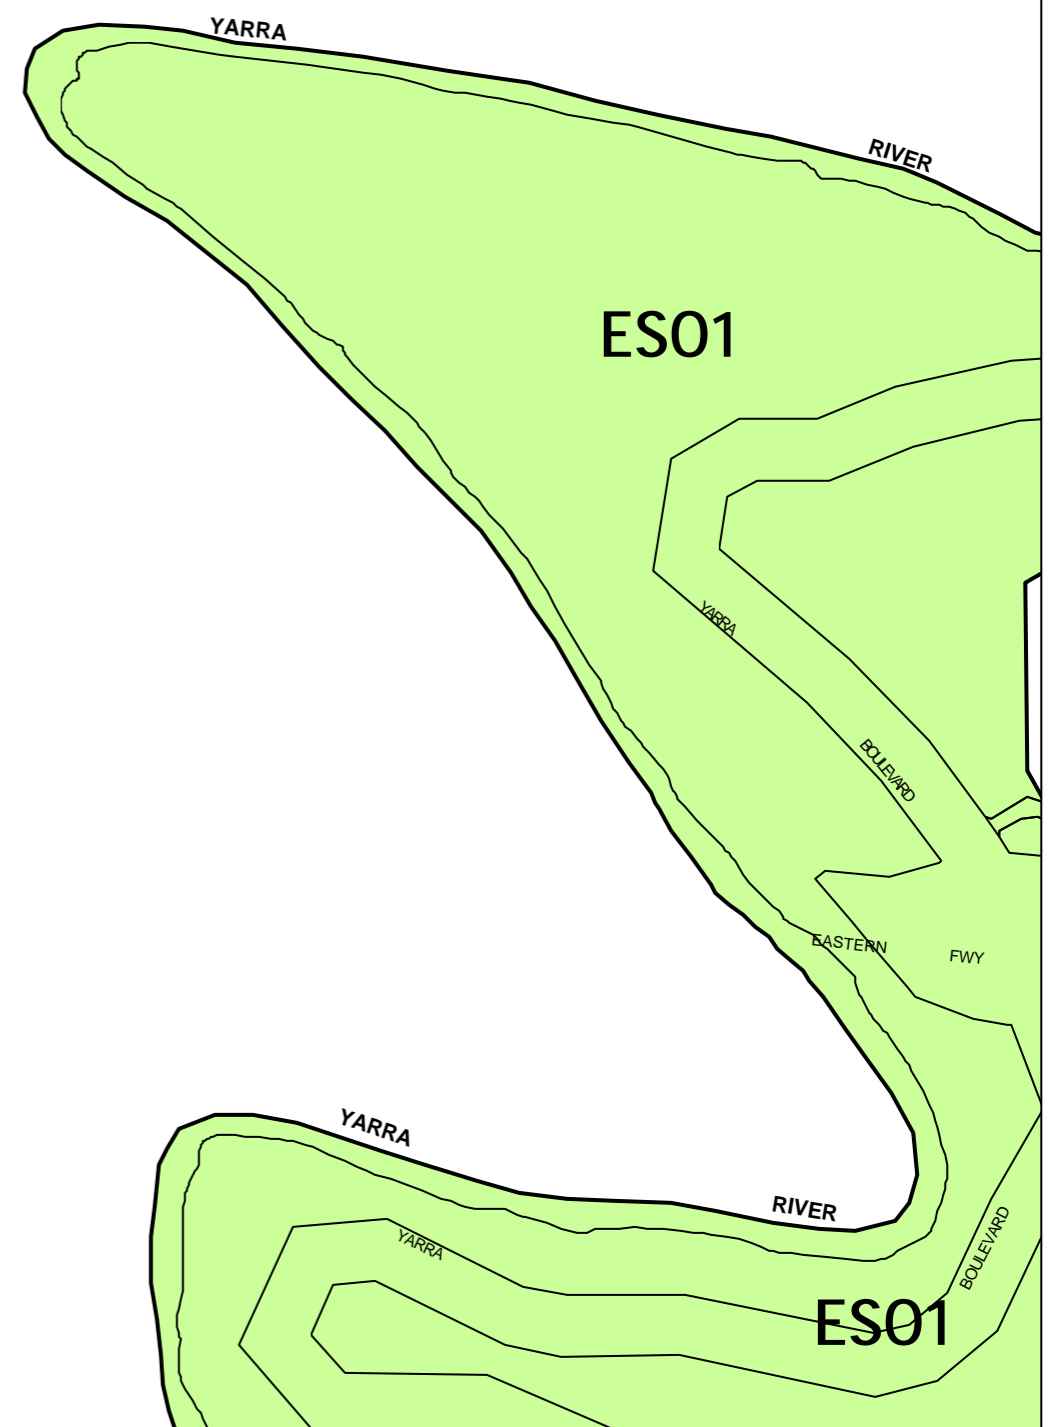

See DAREBIN PLANNING SCHEME

See YARRA PLANNING SCHEME