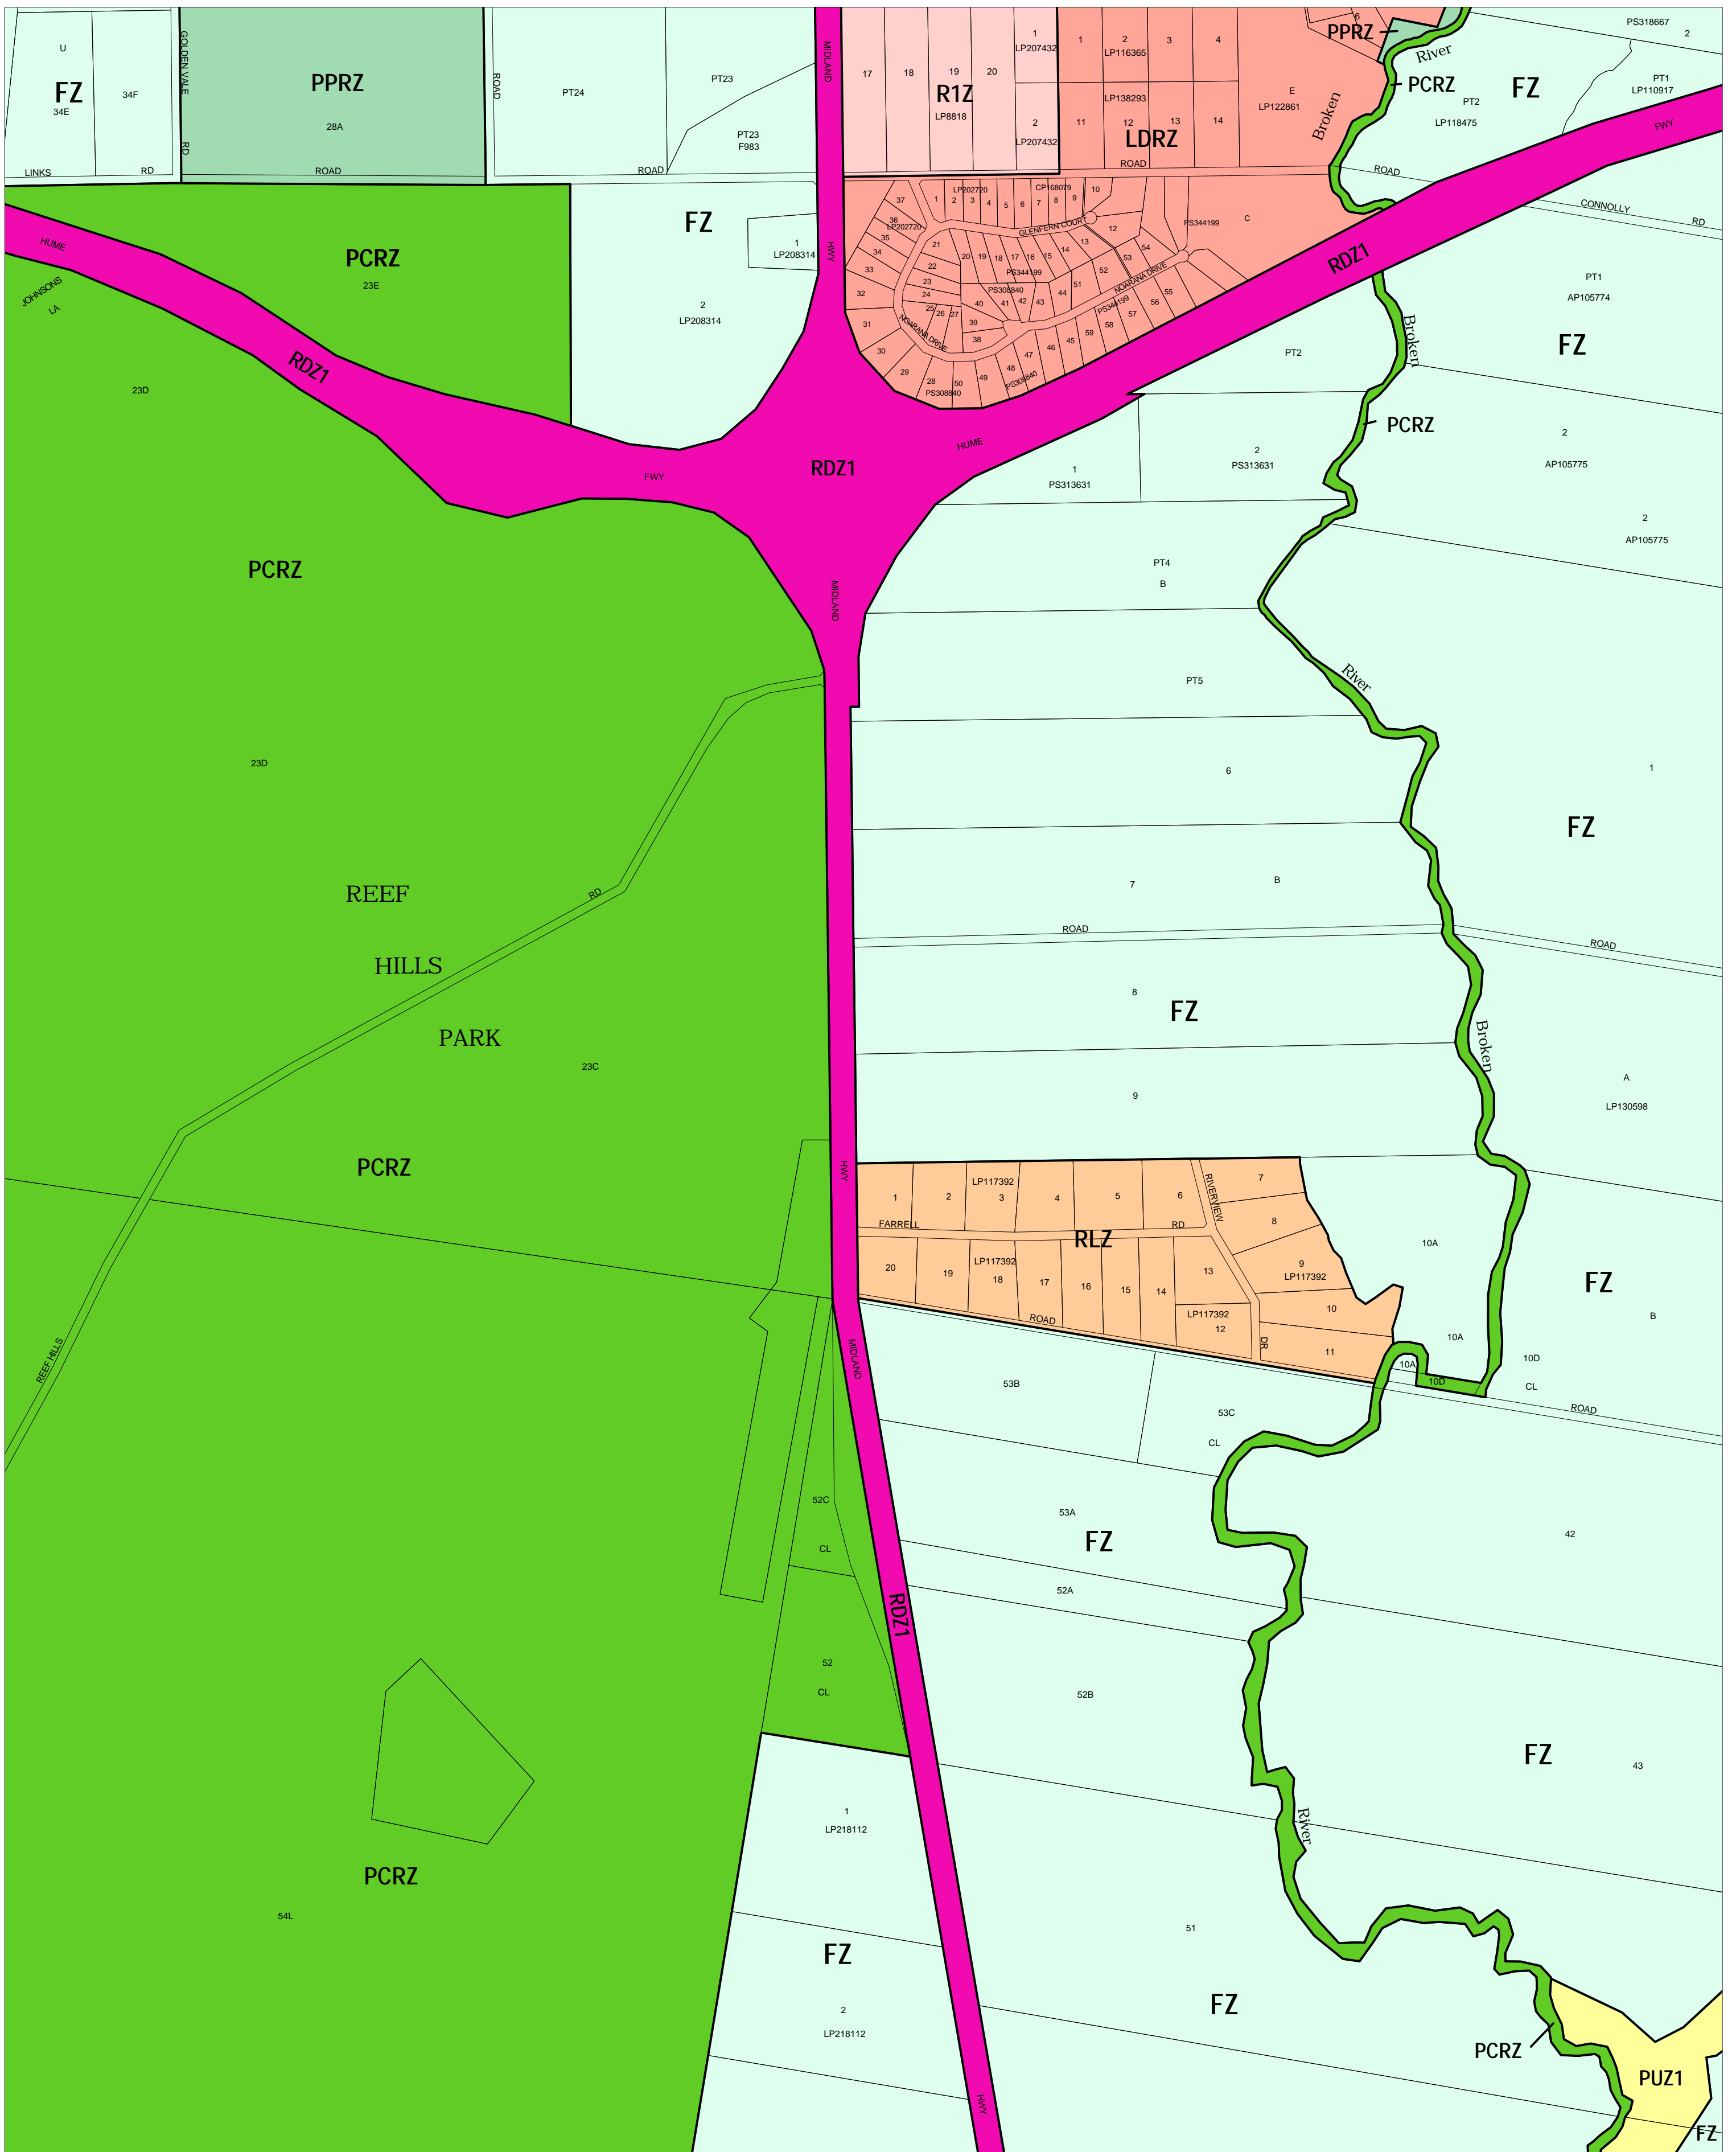

BENALLA PLANNING SCHEME - LOCAL PROVISION

Public Land	Rural Living Zone
PCRZ Public Conservation And Resource Zone	RLZ Rural Living Zone
PPRZ Public Park And Recreation Zone	
PUZ1 Public Use Zone - Service And Utility	
RDZ1 Road Zone - Category 1	
LDRZ Low Density Residential Zone	
R1Z Residential 1 Zone	
FZ Farming Zone	

200 0 200 400 600 800 1000 m

AUSTRALIAN MAP GRID ZONE 55

INDEX TO ADJOINING METRIC SERIES MAP

Printed: 19/9/2008

AMENDMENT C24