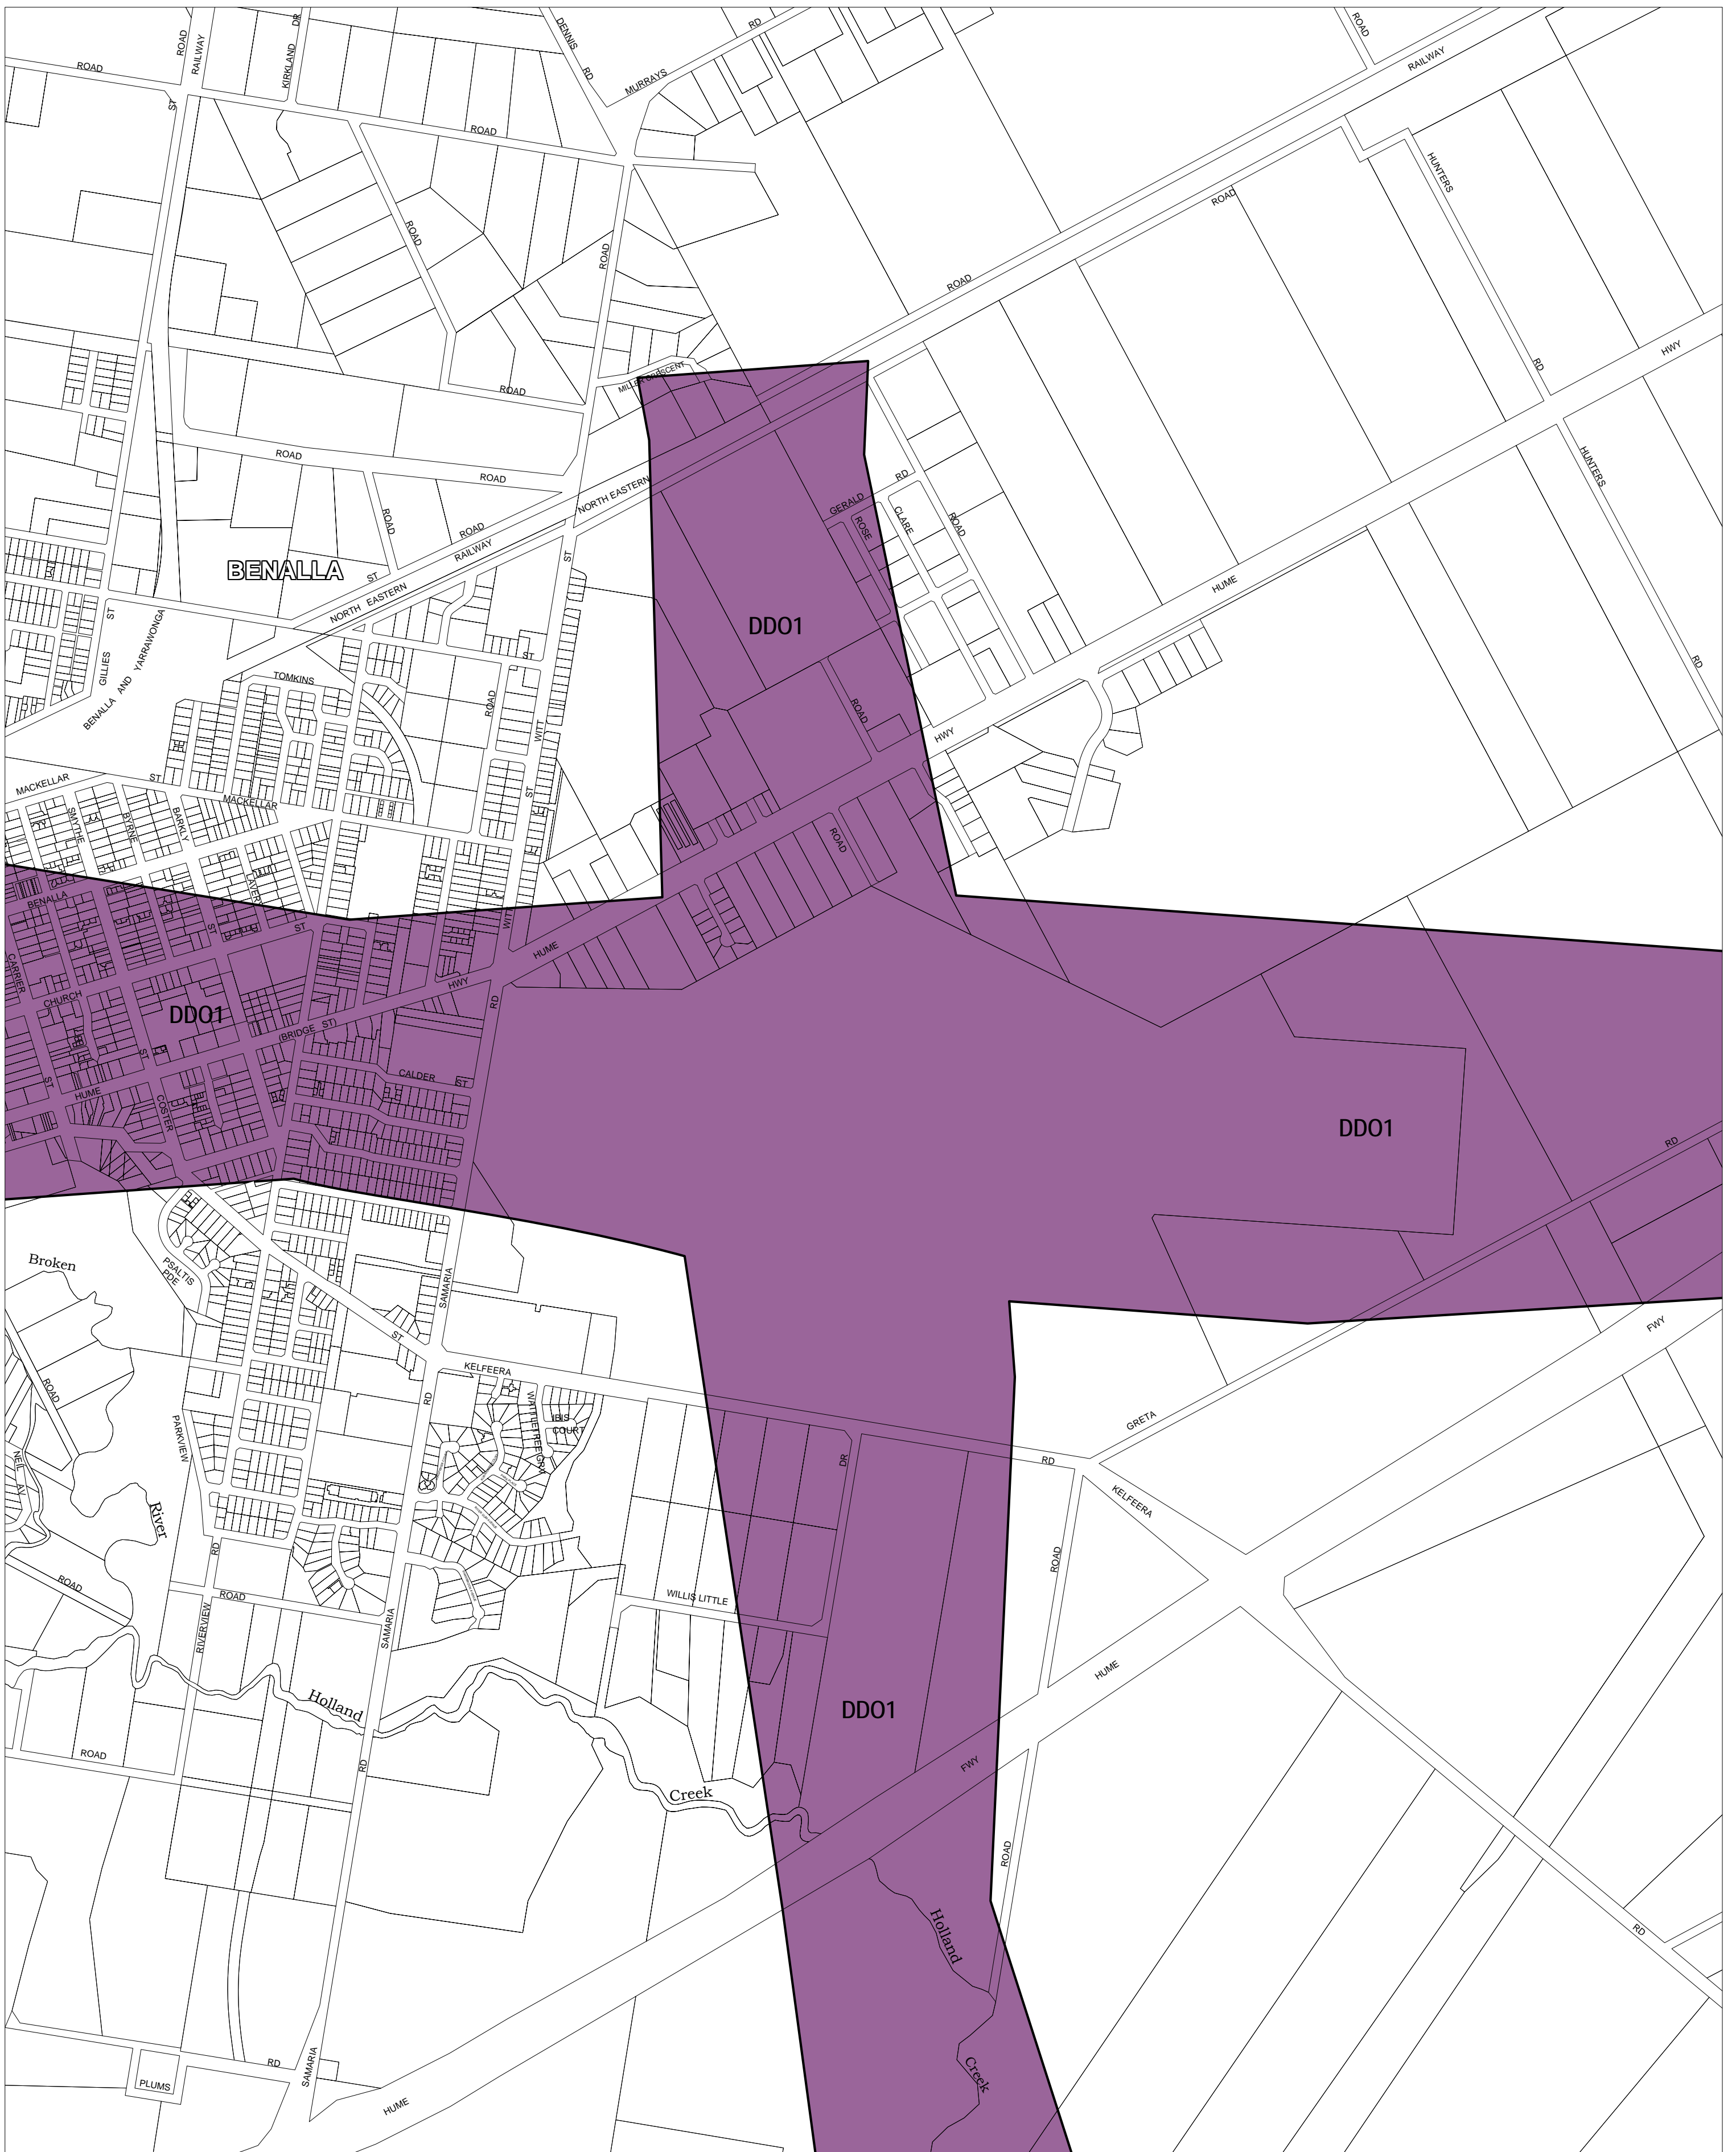

BENALLA PLANNING SCHEME - LOCAL PROVISION

Overlays

DDO1 Design And Development Overlay - Schedule 1

INDEX TO ADJOINING METRIC SERIES MAP

Printed: 6/8/2007