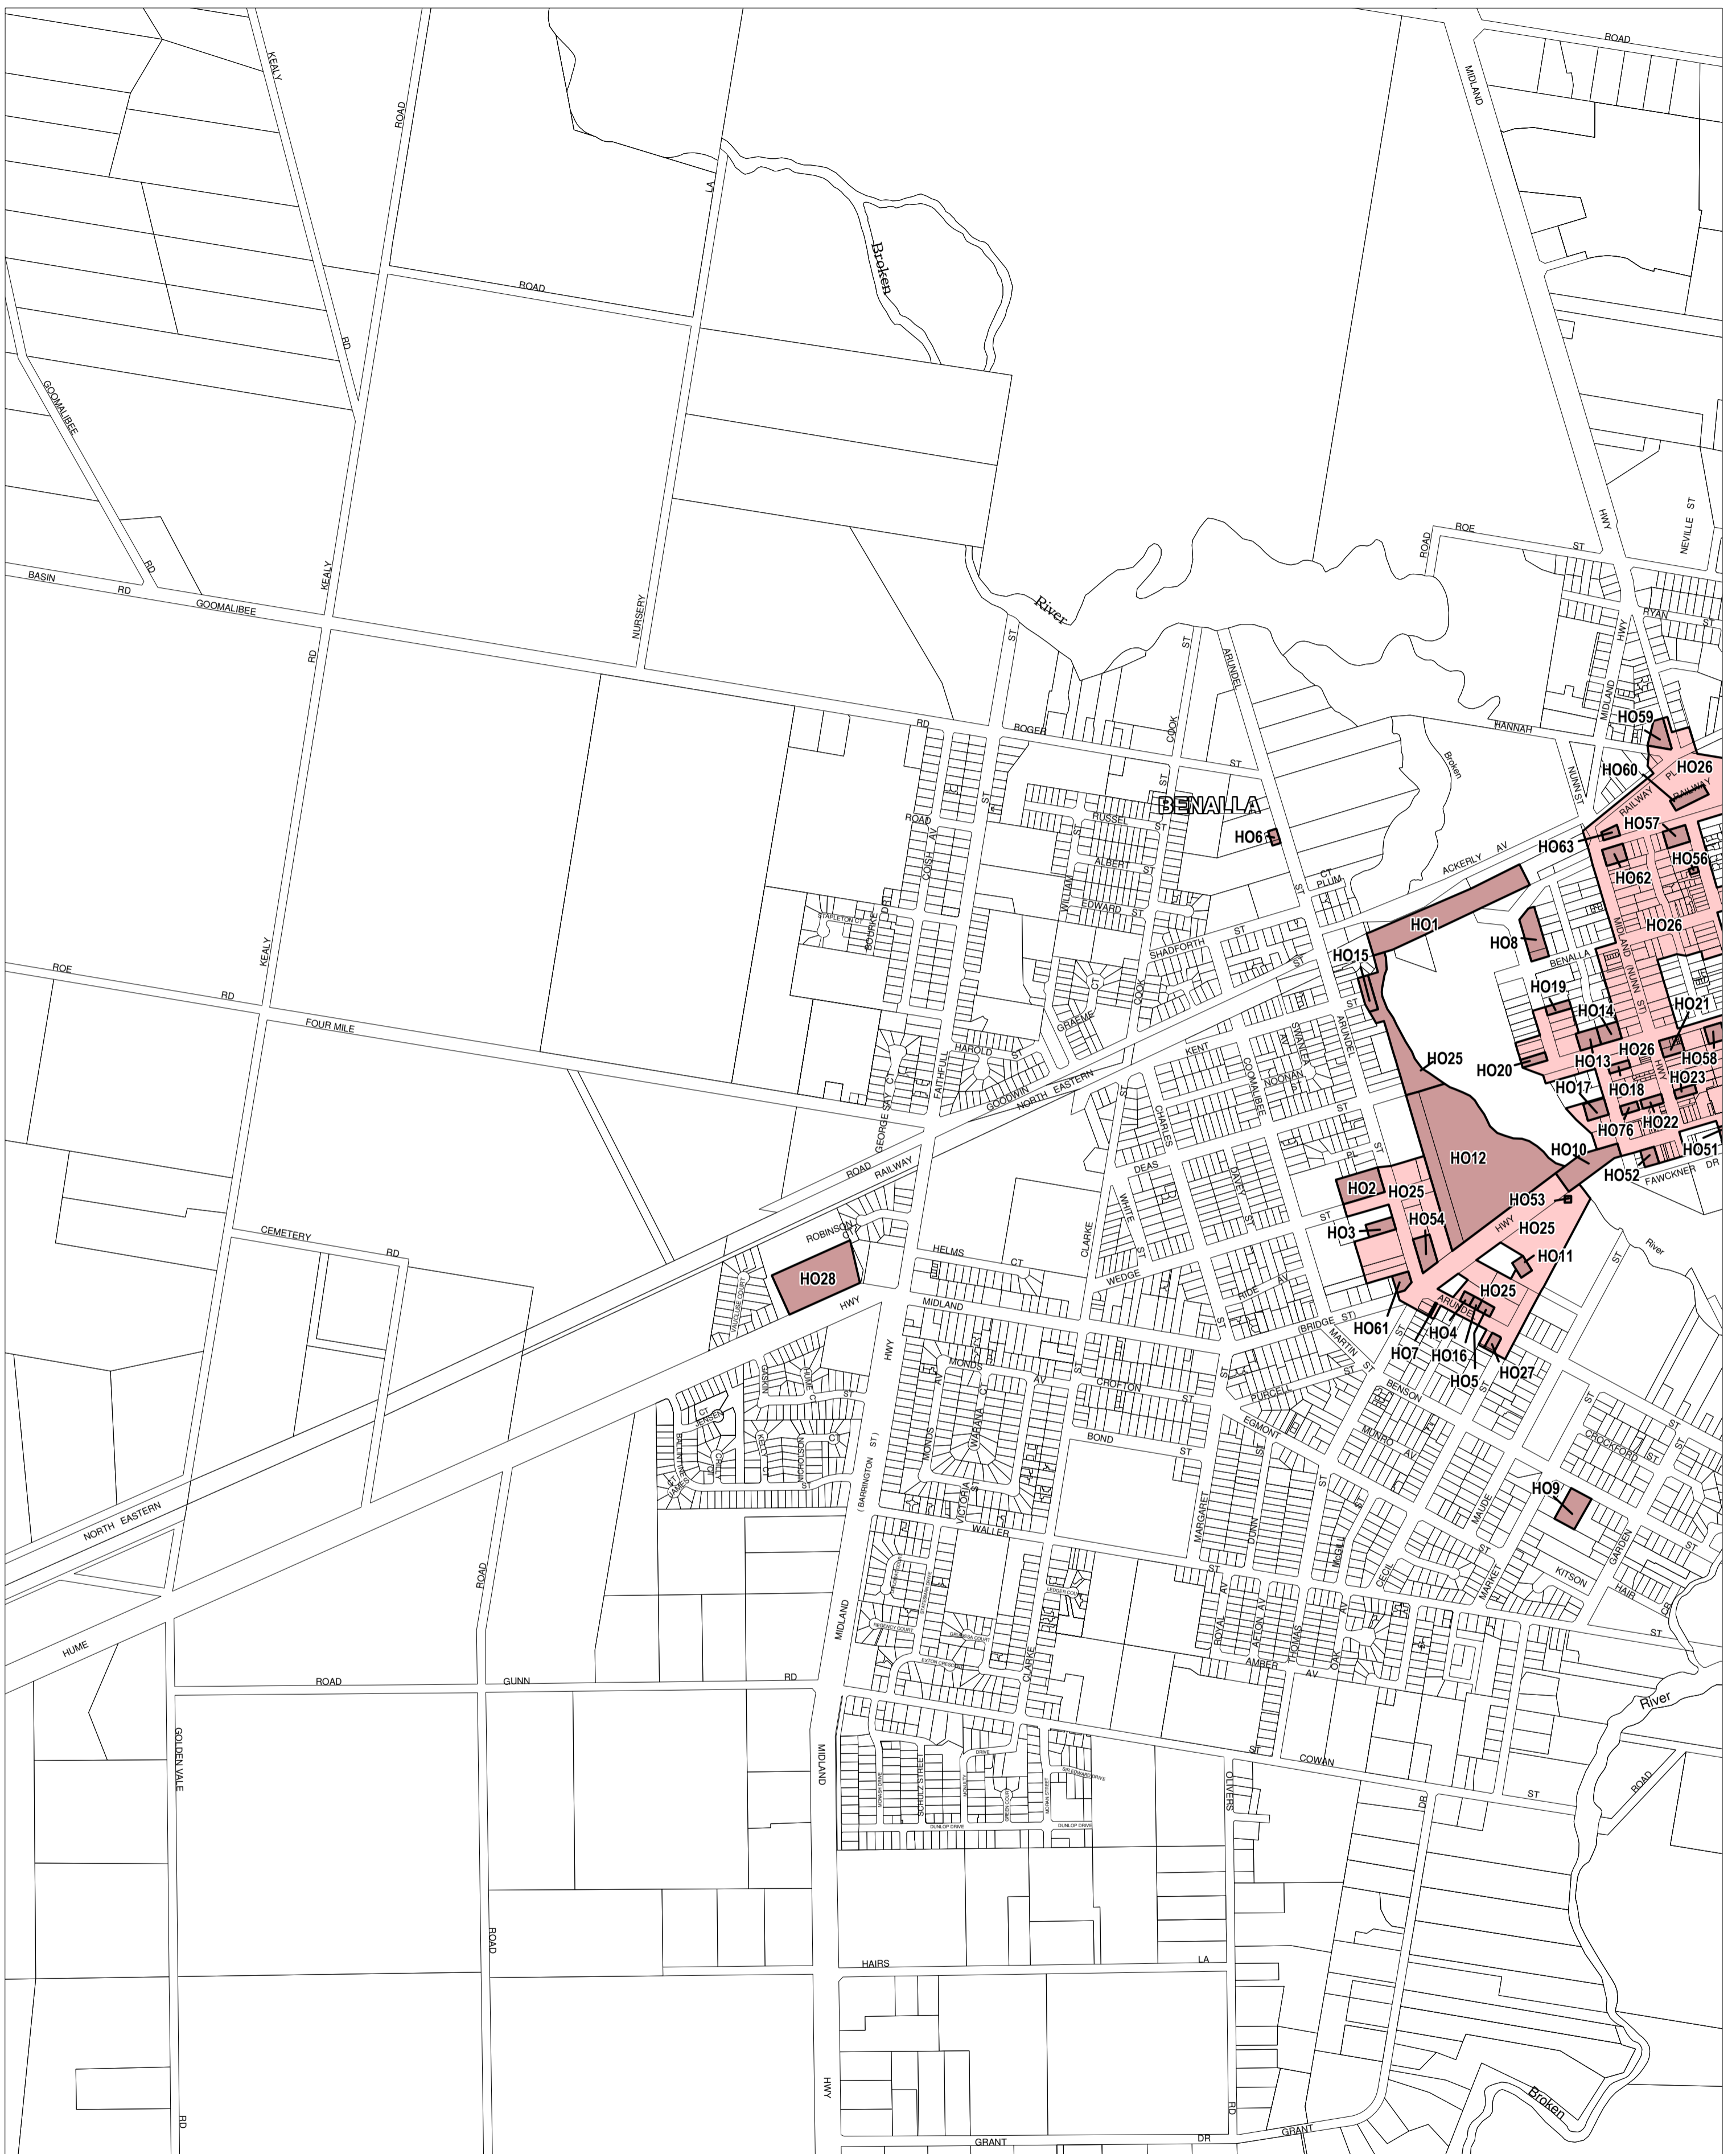

BENALLA PLANNING SCHEME - LOCAL PROVISION

Overlays
HO Heritage Overlay

INDEX TO ADJOINING METRIC SERIES MAP

Printed: 14/10/2009

AMENDMENT C3