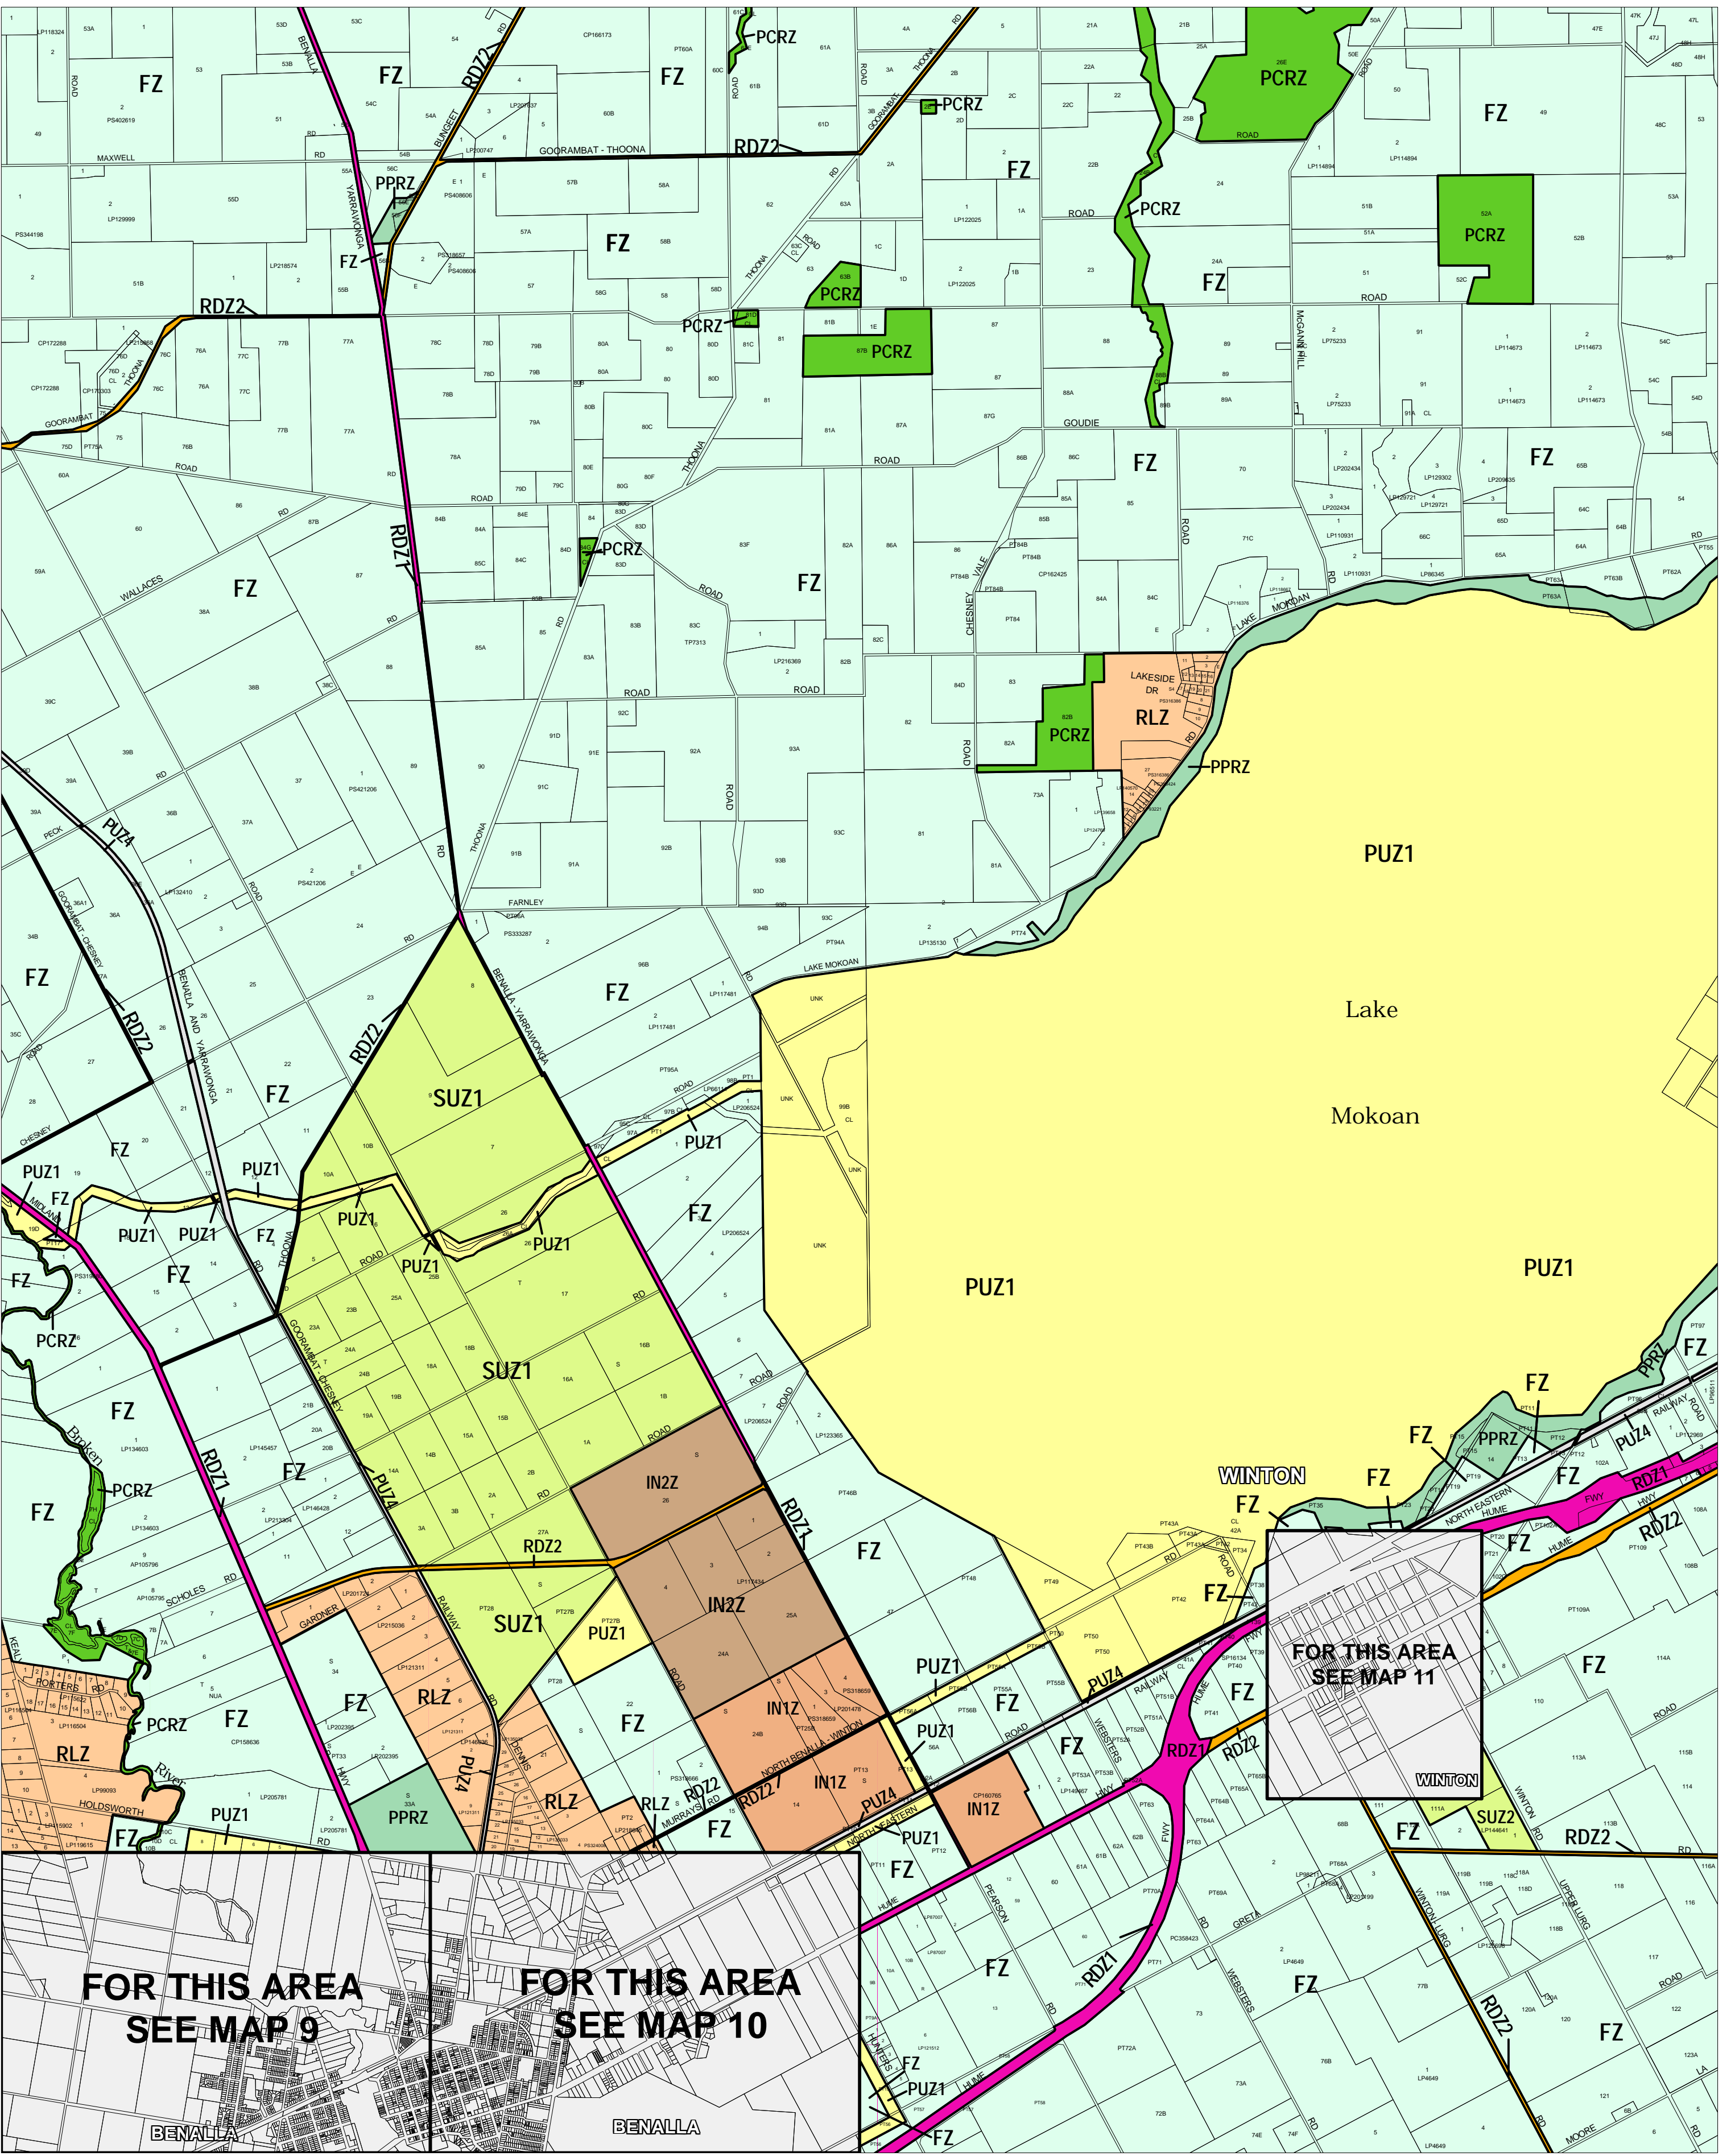

BENALLA PLANNING SCHEME - LOCAL PROVISION

Industrial	Rural
IN1Z Industrial 1 Zone	FZ Farming Zone
IN2Z Industrial 2 Zone	RLZ Rural Living Zone
Public Land	Special Purpose
PCRZ Public Conservation And Resource Zone	SUZ1 Special Use Zone - Schedule 1
PPRZ Public Park And Recreation Zone	SUZ2 Special Use Zone - Schedule 2
PUZ1 Public Use Zone - Service And Utility	
PUZ2 Public Use Zone - Transport	
RDZ1 Road Zone - Category 1	
RDZ2 Road Zone - Category 2	

Printed: 19/9/2008

AMENDMENT C24

ZONES

MAP No 8