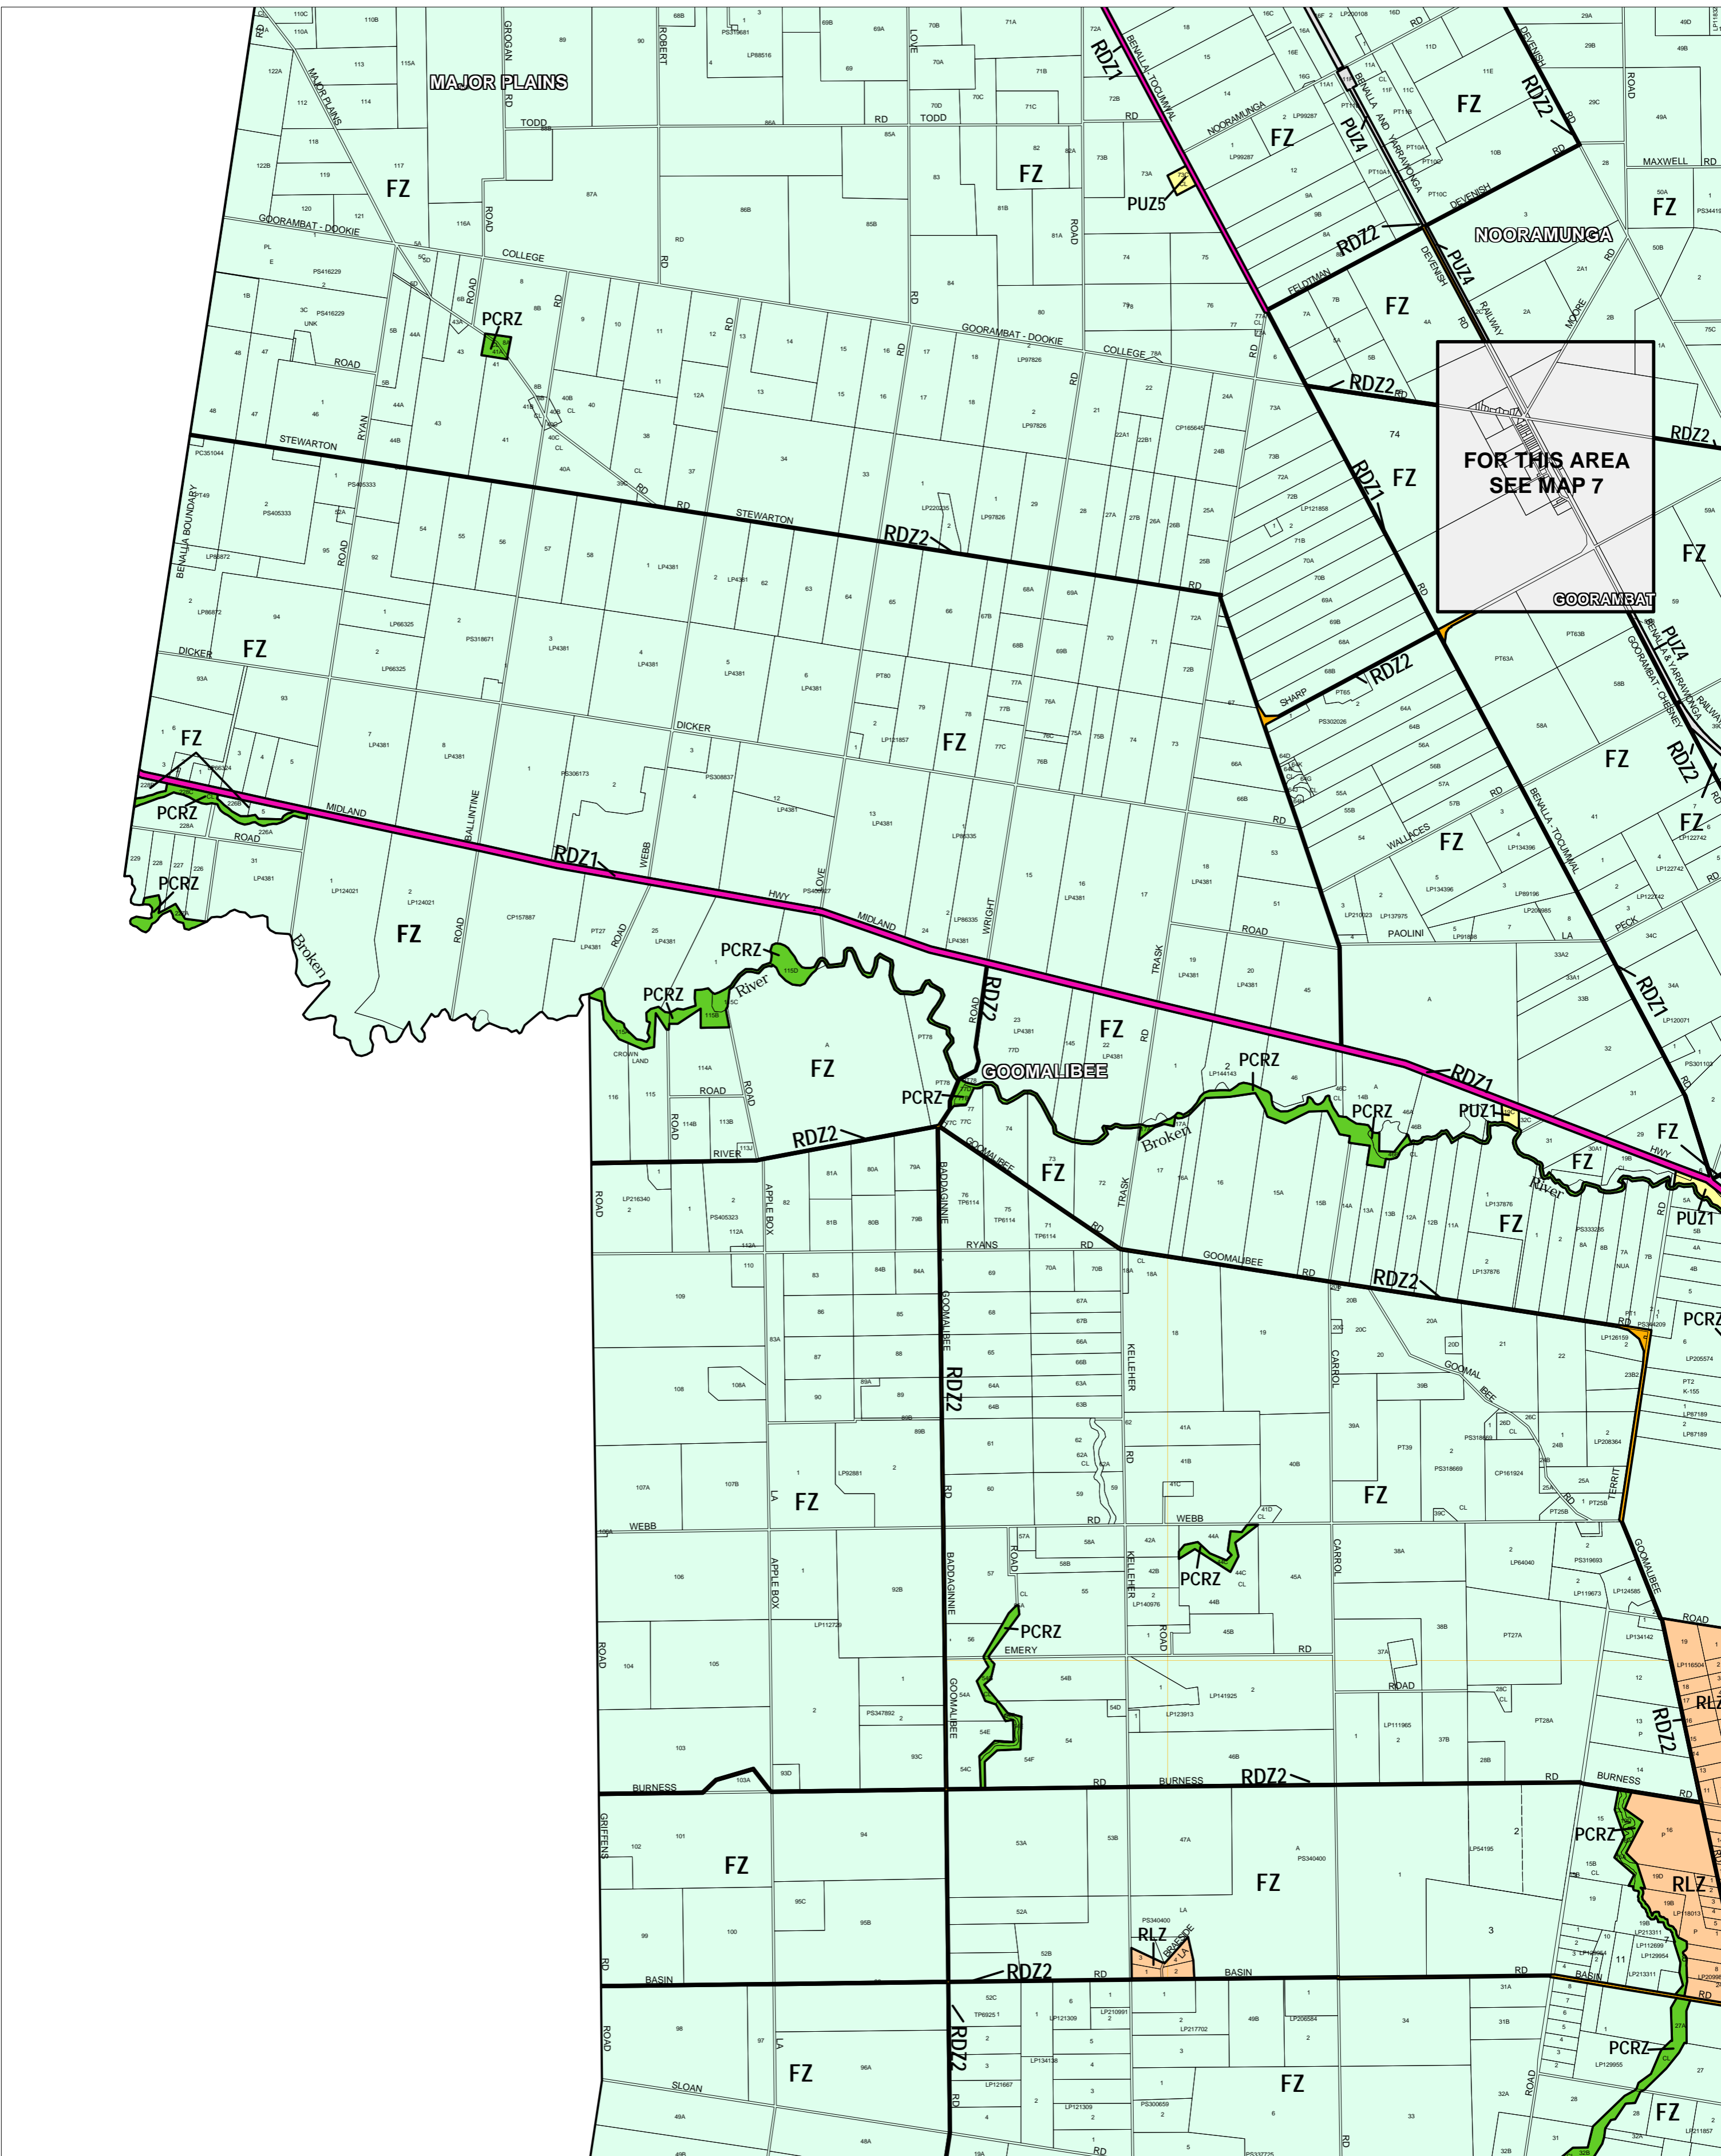

BENALLA PLANNING SCHEME - LOCAL PROVISION

Public Land	RLZ	Rural Living Zone
PCRZ		
PUZ5		
PUZ1		
PUZ4		
RDZ1		
RDZ2		
Rural		
FZ		

Printed: 13/6/2006

AMENDMENT C15