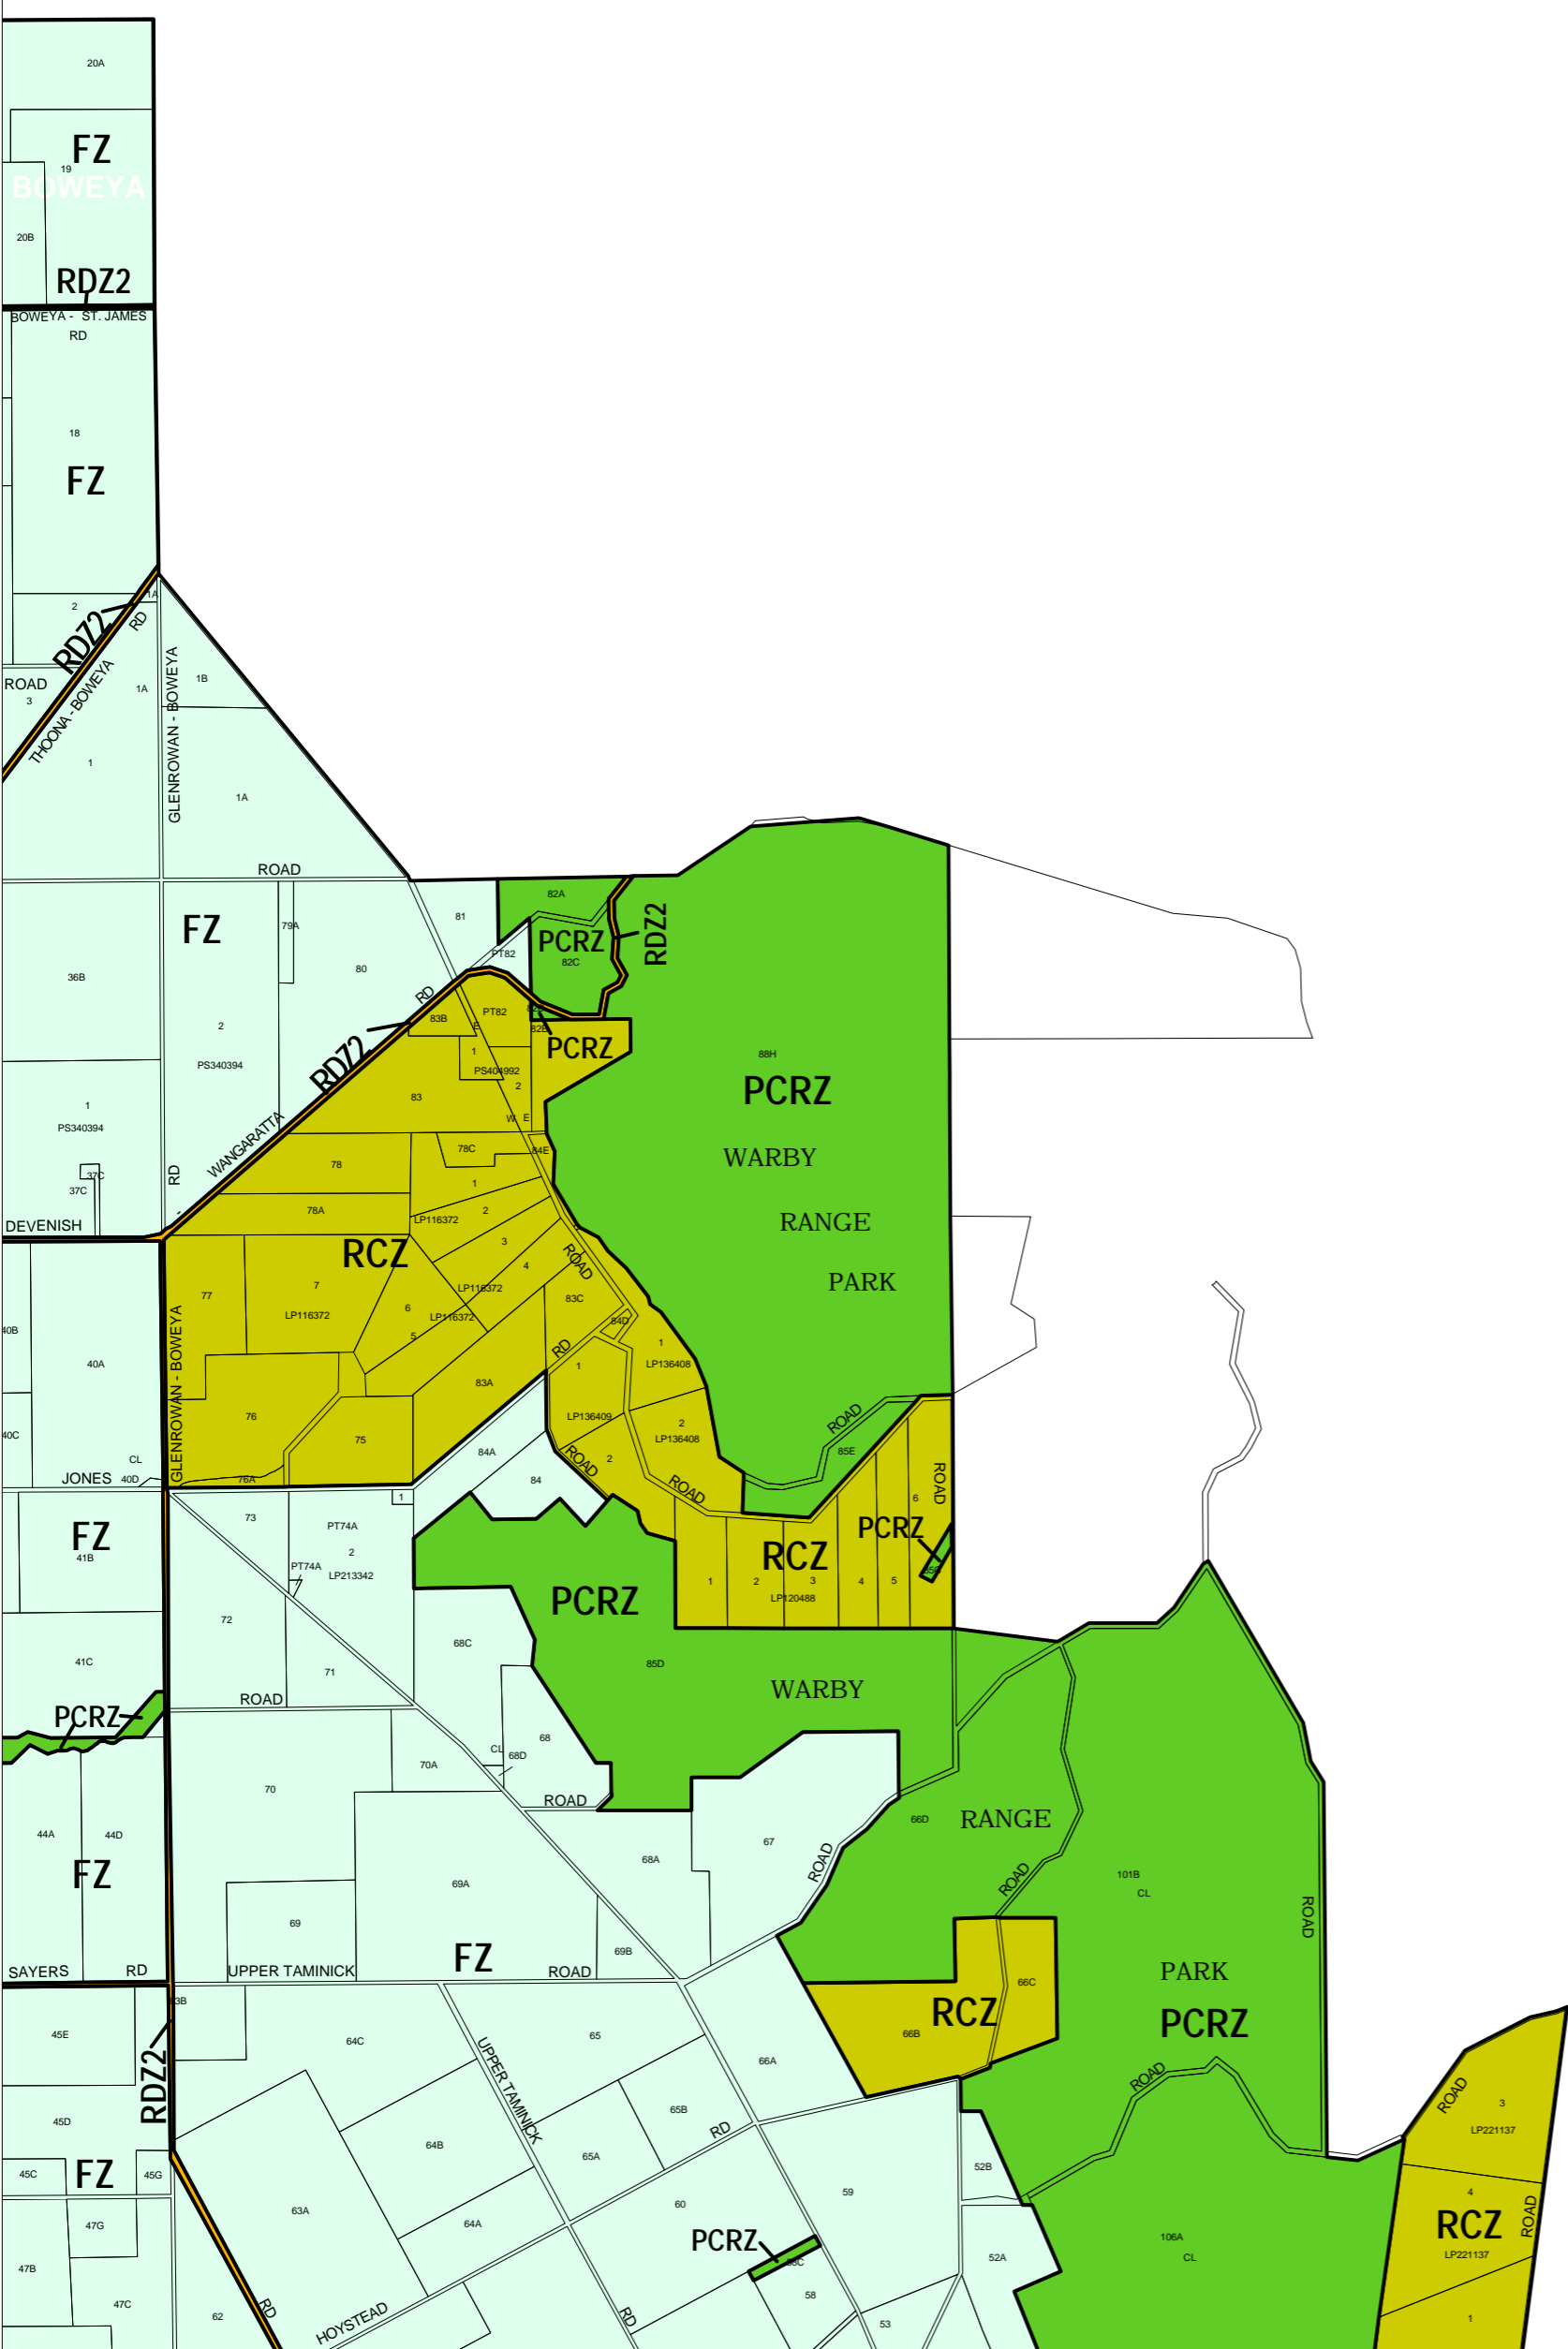

BENALLA PLANNING SCHEME - LOCAL PROVISION

Public Land	Public Conservation And Resource Zone
Rural	Road Zone Category 2
FZ	Farming Zone
RCZ	Rural Conservation Zone

INDEX TO ADJOINING METRIC SERIES MAP

1	2	3	4	5
6	7	8	9	10
11	12	13	14	15
16	17	18	19	20
21	22	23	24	25

Printed: 13/6/2006

AMENDMENT C15