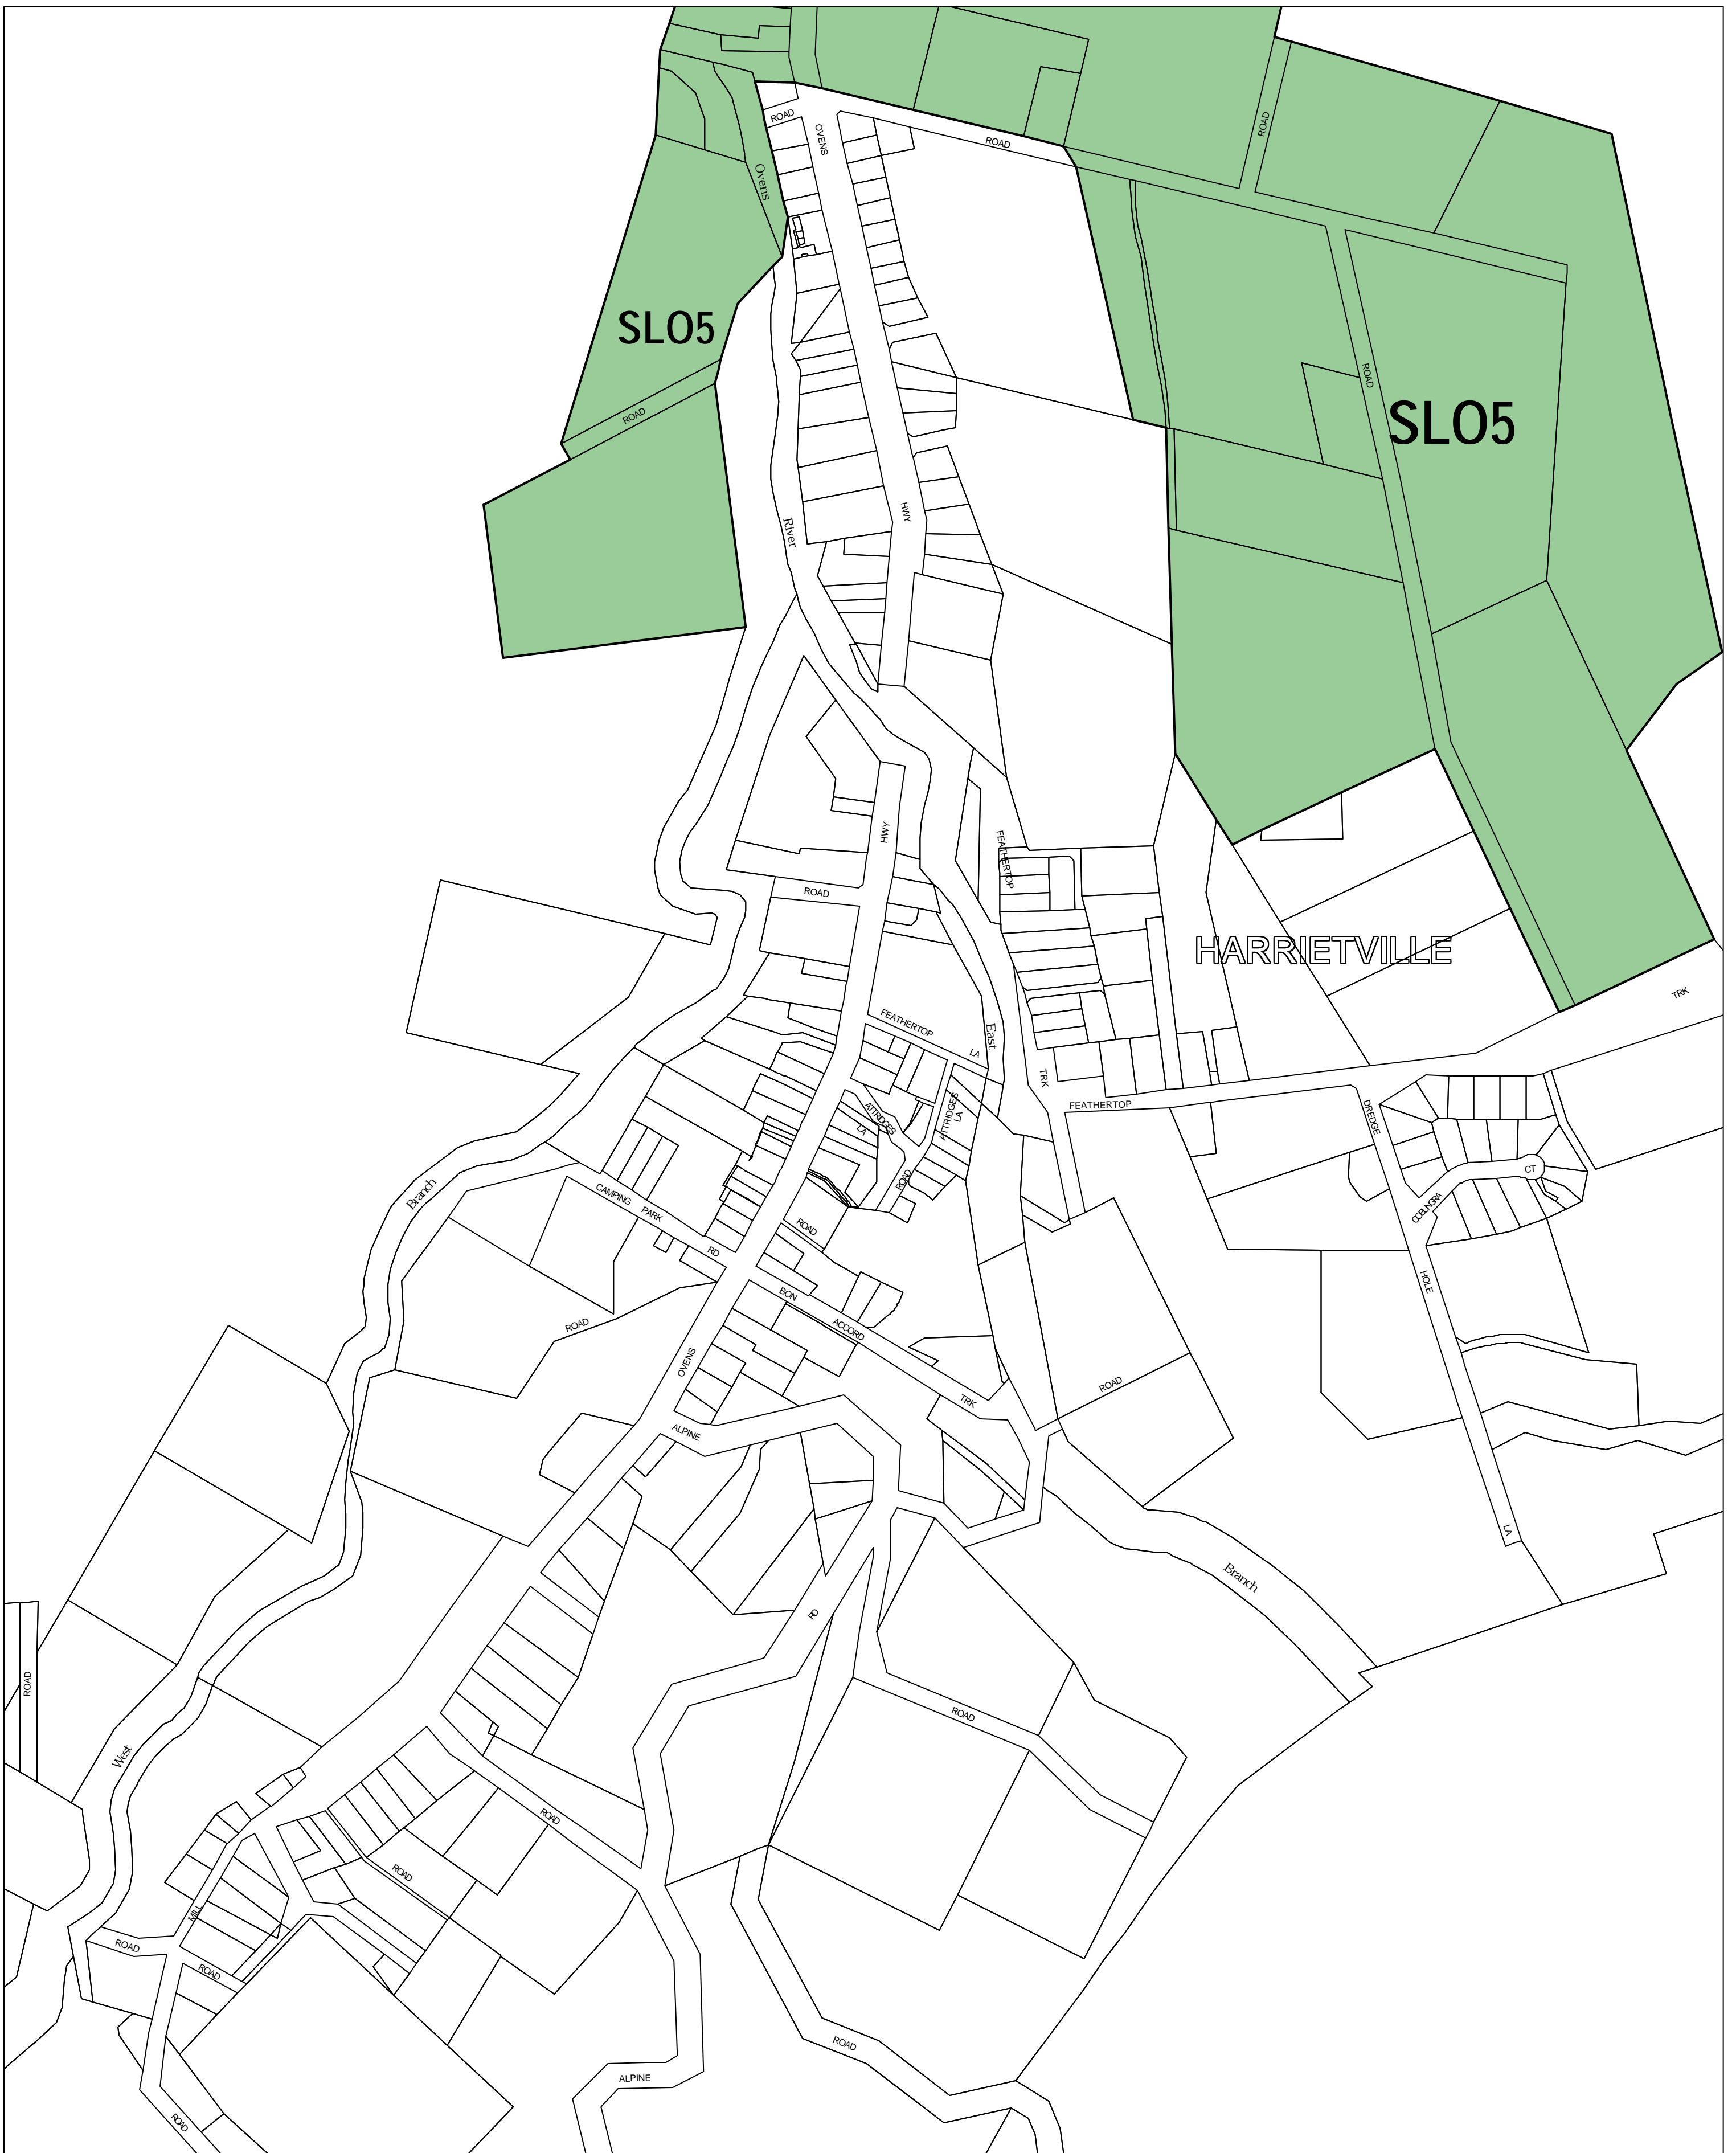

ALPINE PLANNING SCHEME - LOCAL PROVISION

Overlays

SLO5 Significant Landscape Overlay - Schedule 5

AUSTRALIAN MAP GRID ZONE 55

Printed: 23/5/2007