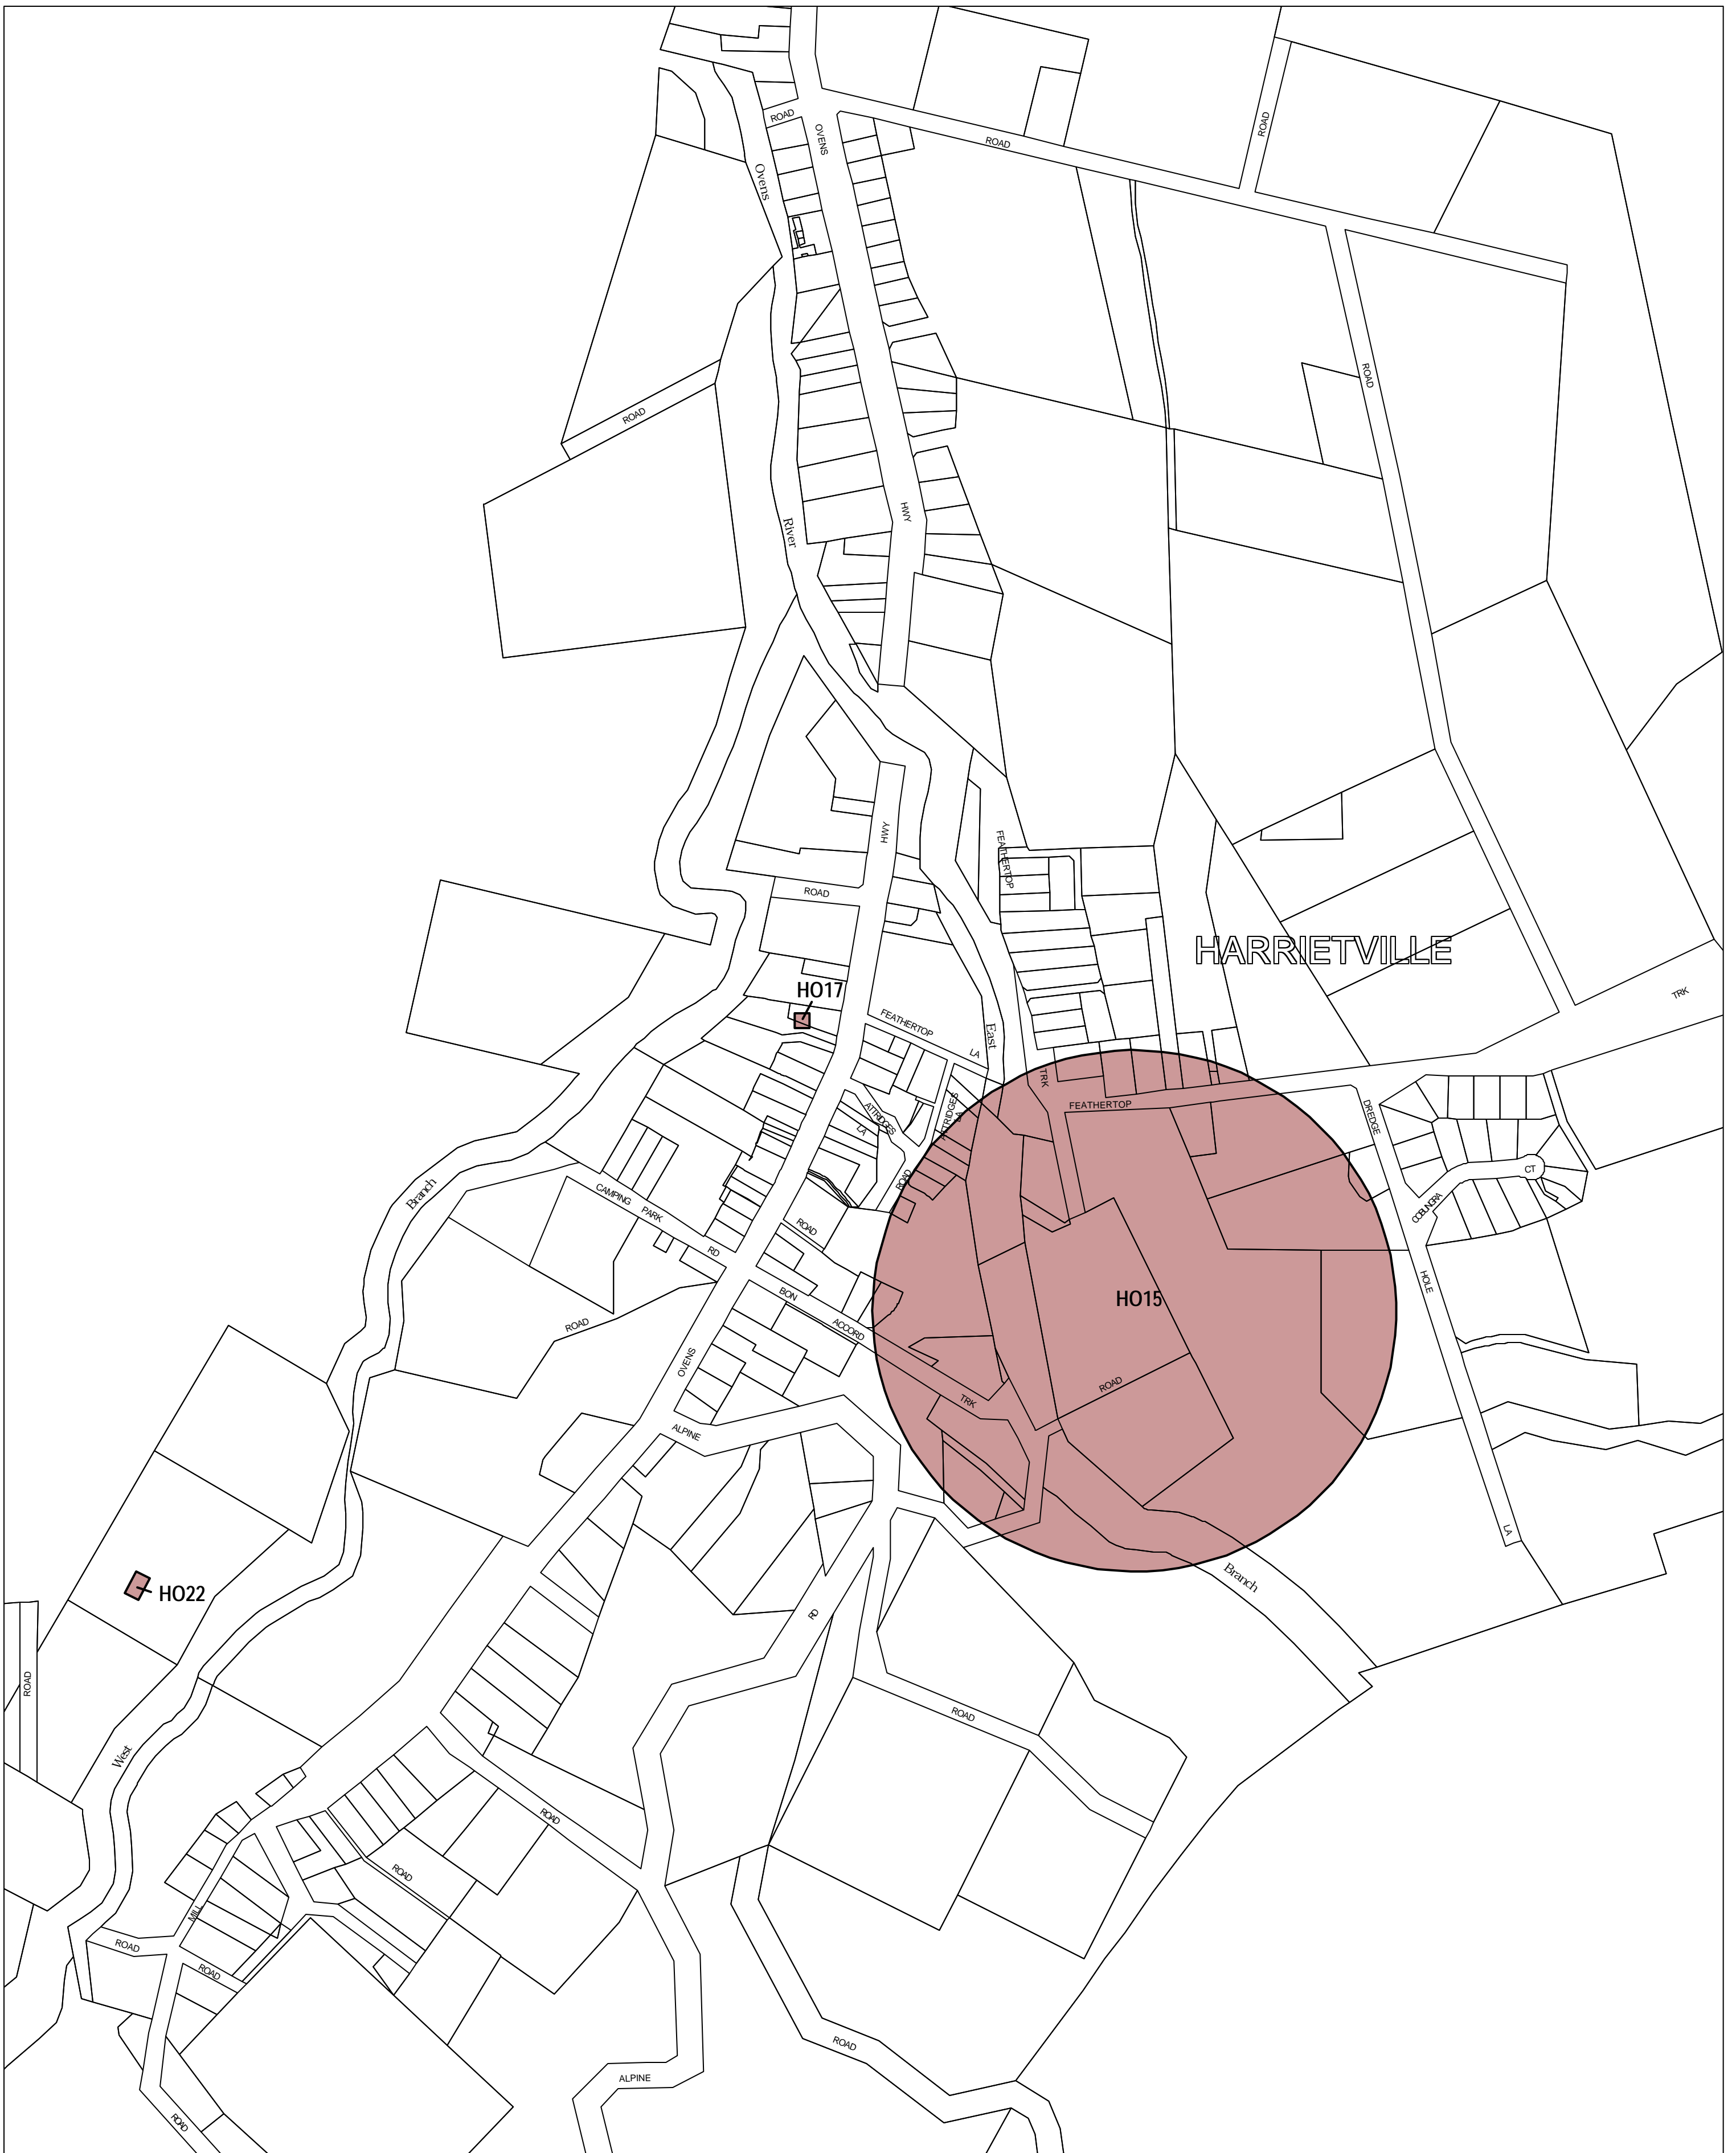

ALPINE PLANNING SCHEME - LOCAL PROVISION

Overlays

HO Heritage Overlay

AUSTRALIAN MAP GRID ZONE 55

Printed: 23/5/2007

AMENDMENT C20