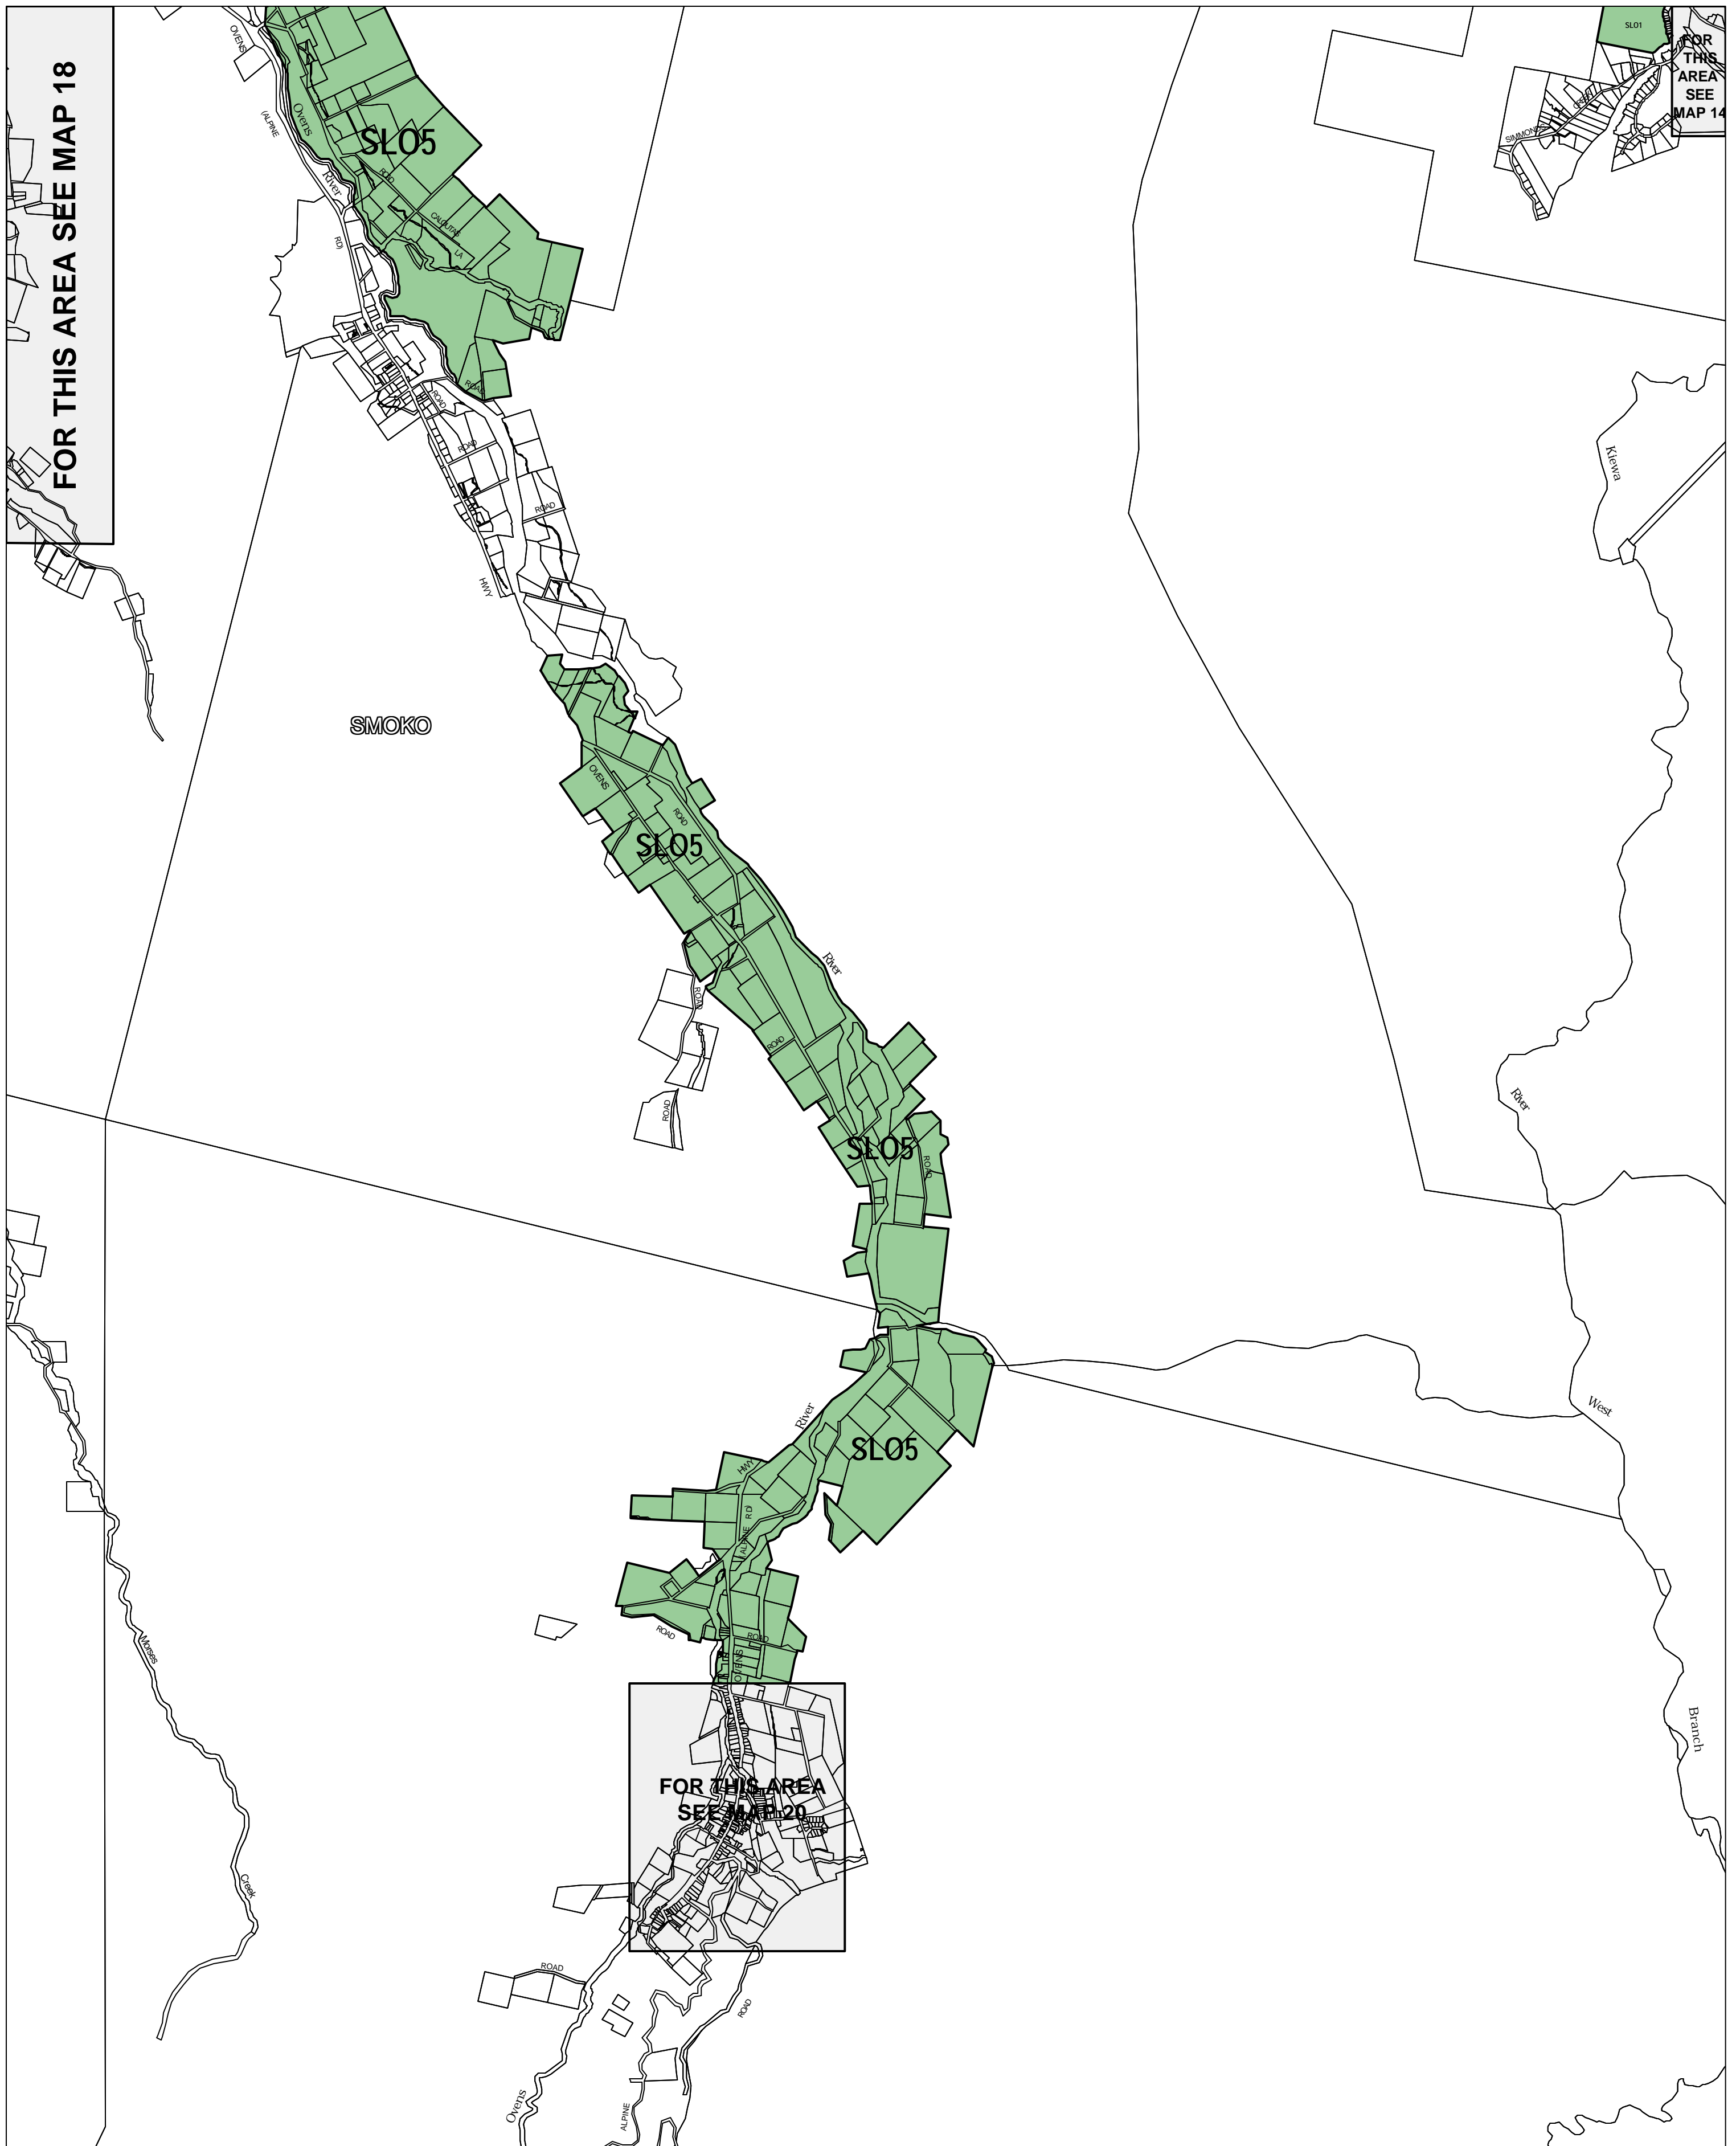

ALPINE PLANNING SCHEME - LOCAL PROVISION

Overlays	
	Significant Landscape Overlay - Schedule 1
	Significant Landscape Overlay - Schedule 5

AUSTRALIAN MAP GRID ZONE 55

Printed: 23/5/2007