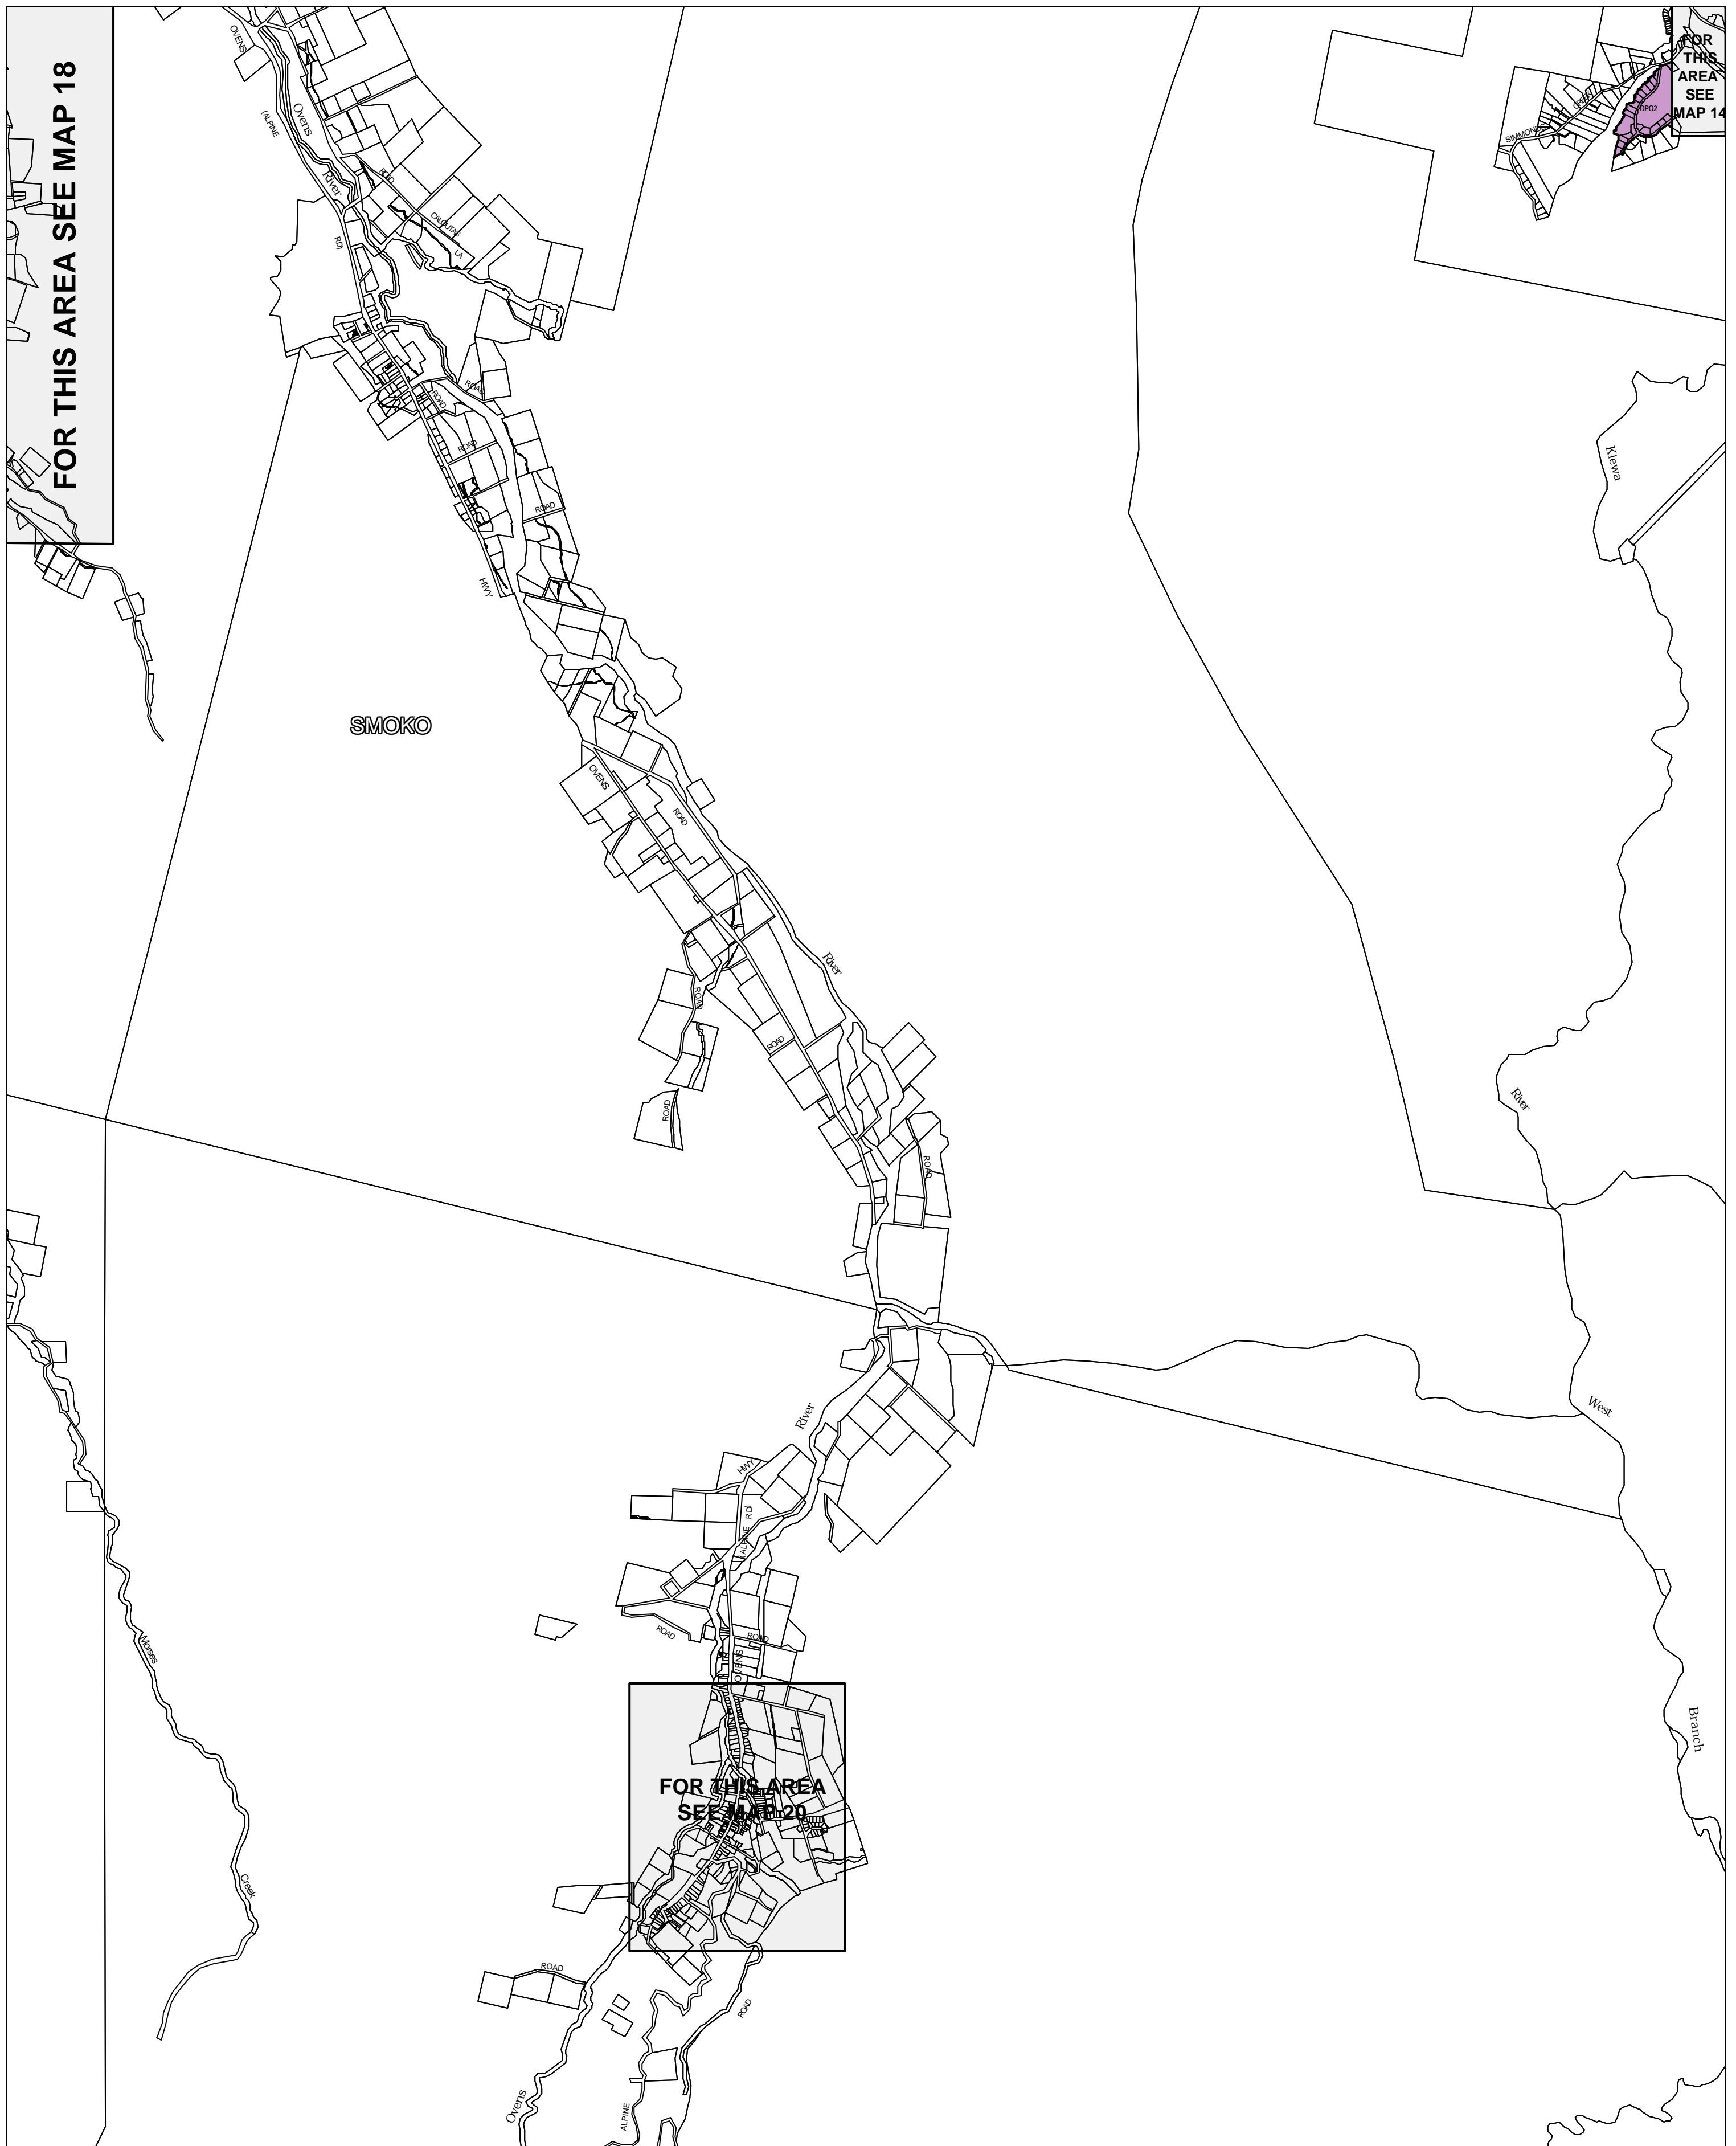

ALPINE PLANNING SCHEME - LOCAL PROVISION

Overlays	
	Development Plan Overlay - Schedule 2

AUSTRALIAN MAP GRID ZONE 55

Printed: 23/5/2007