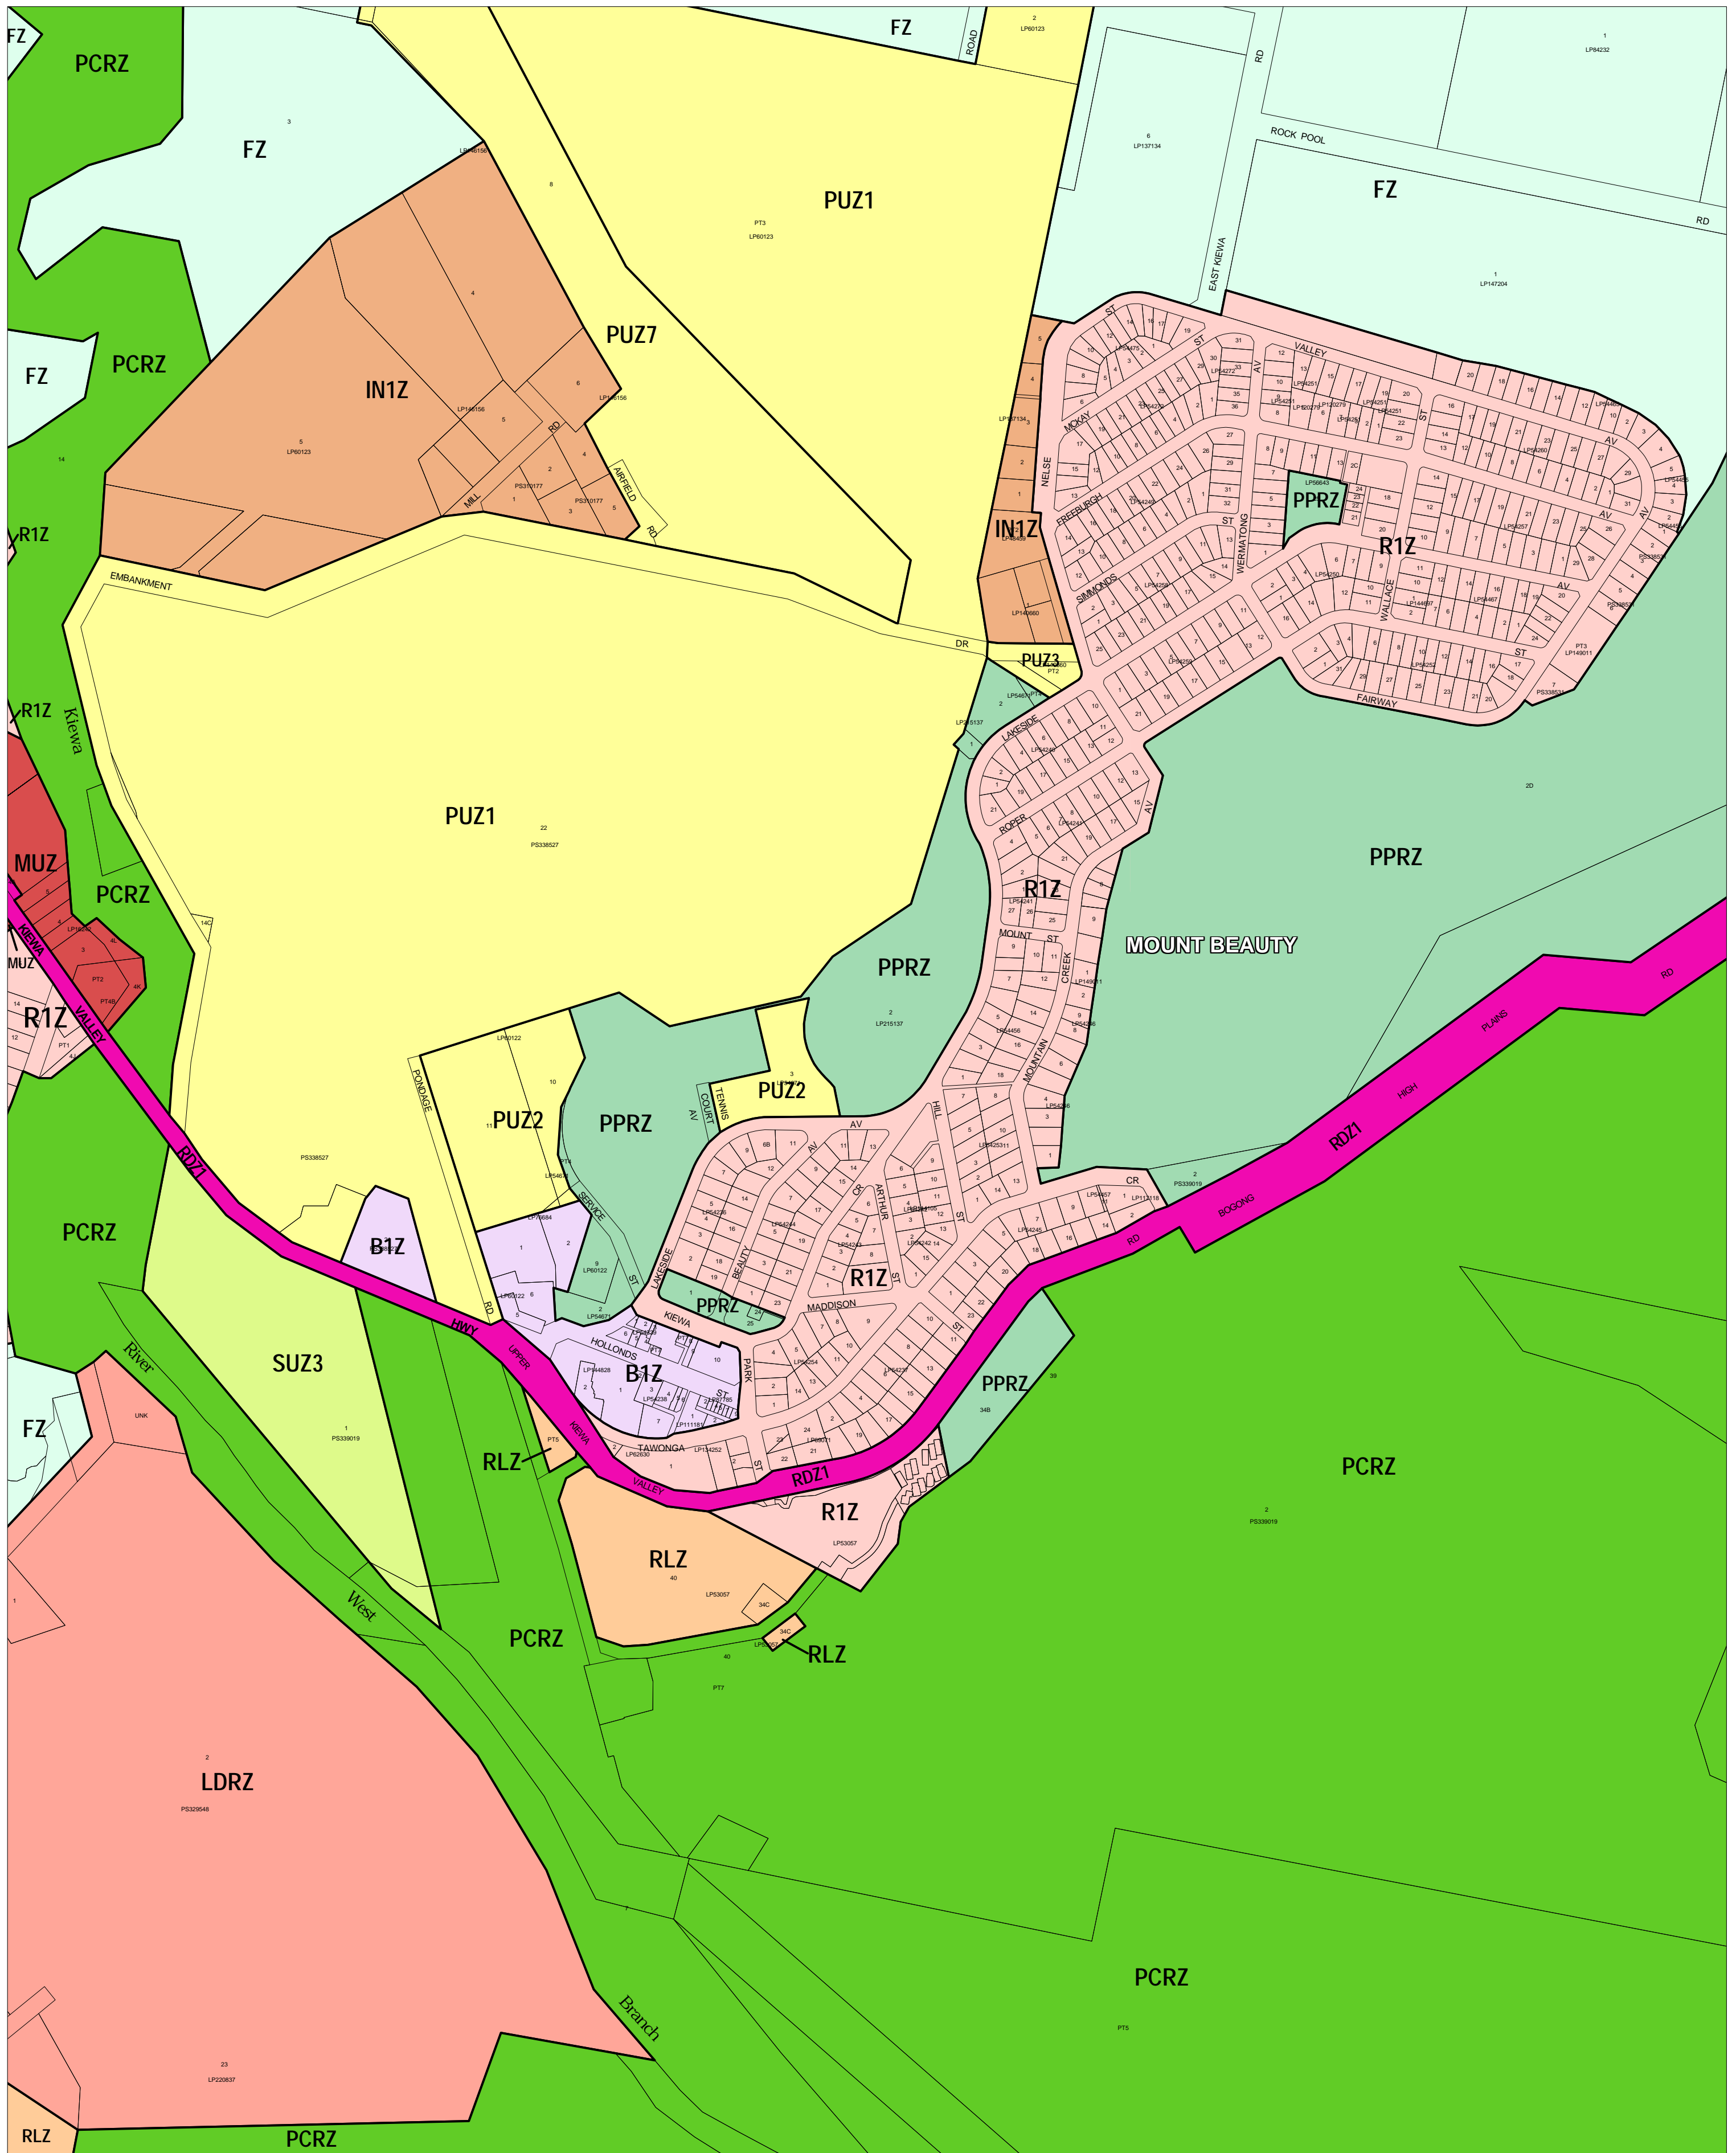

ALPINE PLANNING SCHEME - LOCAL PROVISION

Business	Public Use Zone - Service And Utility
B1Z Business 1 Zone	PUZ1 Public Use Zone - Service And Utility
Industrial	Road Zone - Category 1
IN1Z Industrial 1 Zone	RDZ1 Road Zone - Category 1
Public Land	Residential
PCRZ Public Conservation And Resource Zone	LDRZ Low Density Residential Zone
PPRZ Public Park And Recreation Zone	MUZ Mixed Use Zone
PUZ2 Public Use Zone - Education	R1Z Residential 1 Zone
PUZ3 Public Use Zone - Health And Community	Rural
PUZ7 Public Use Zone - Other Public Use	FZ Farming Zone
	RLZ Rural Living Zone
	Special Purpose
	SUZ3 Special Use Zone - Schedule 3

Printed: 30/5/2008

AMENDMENT C16