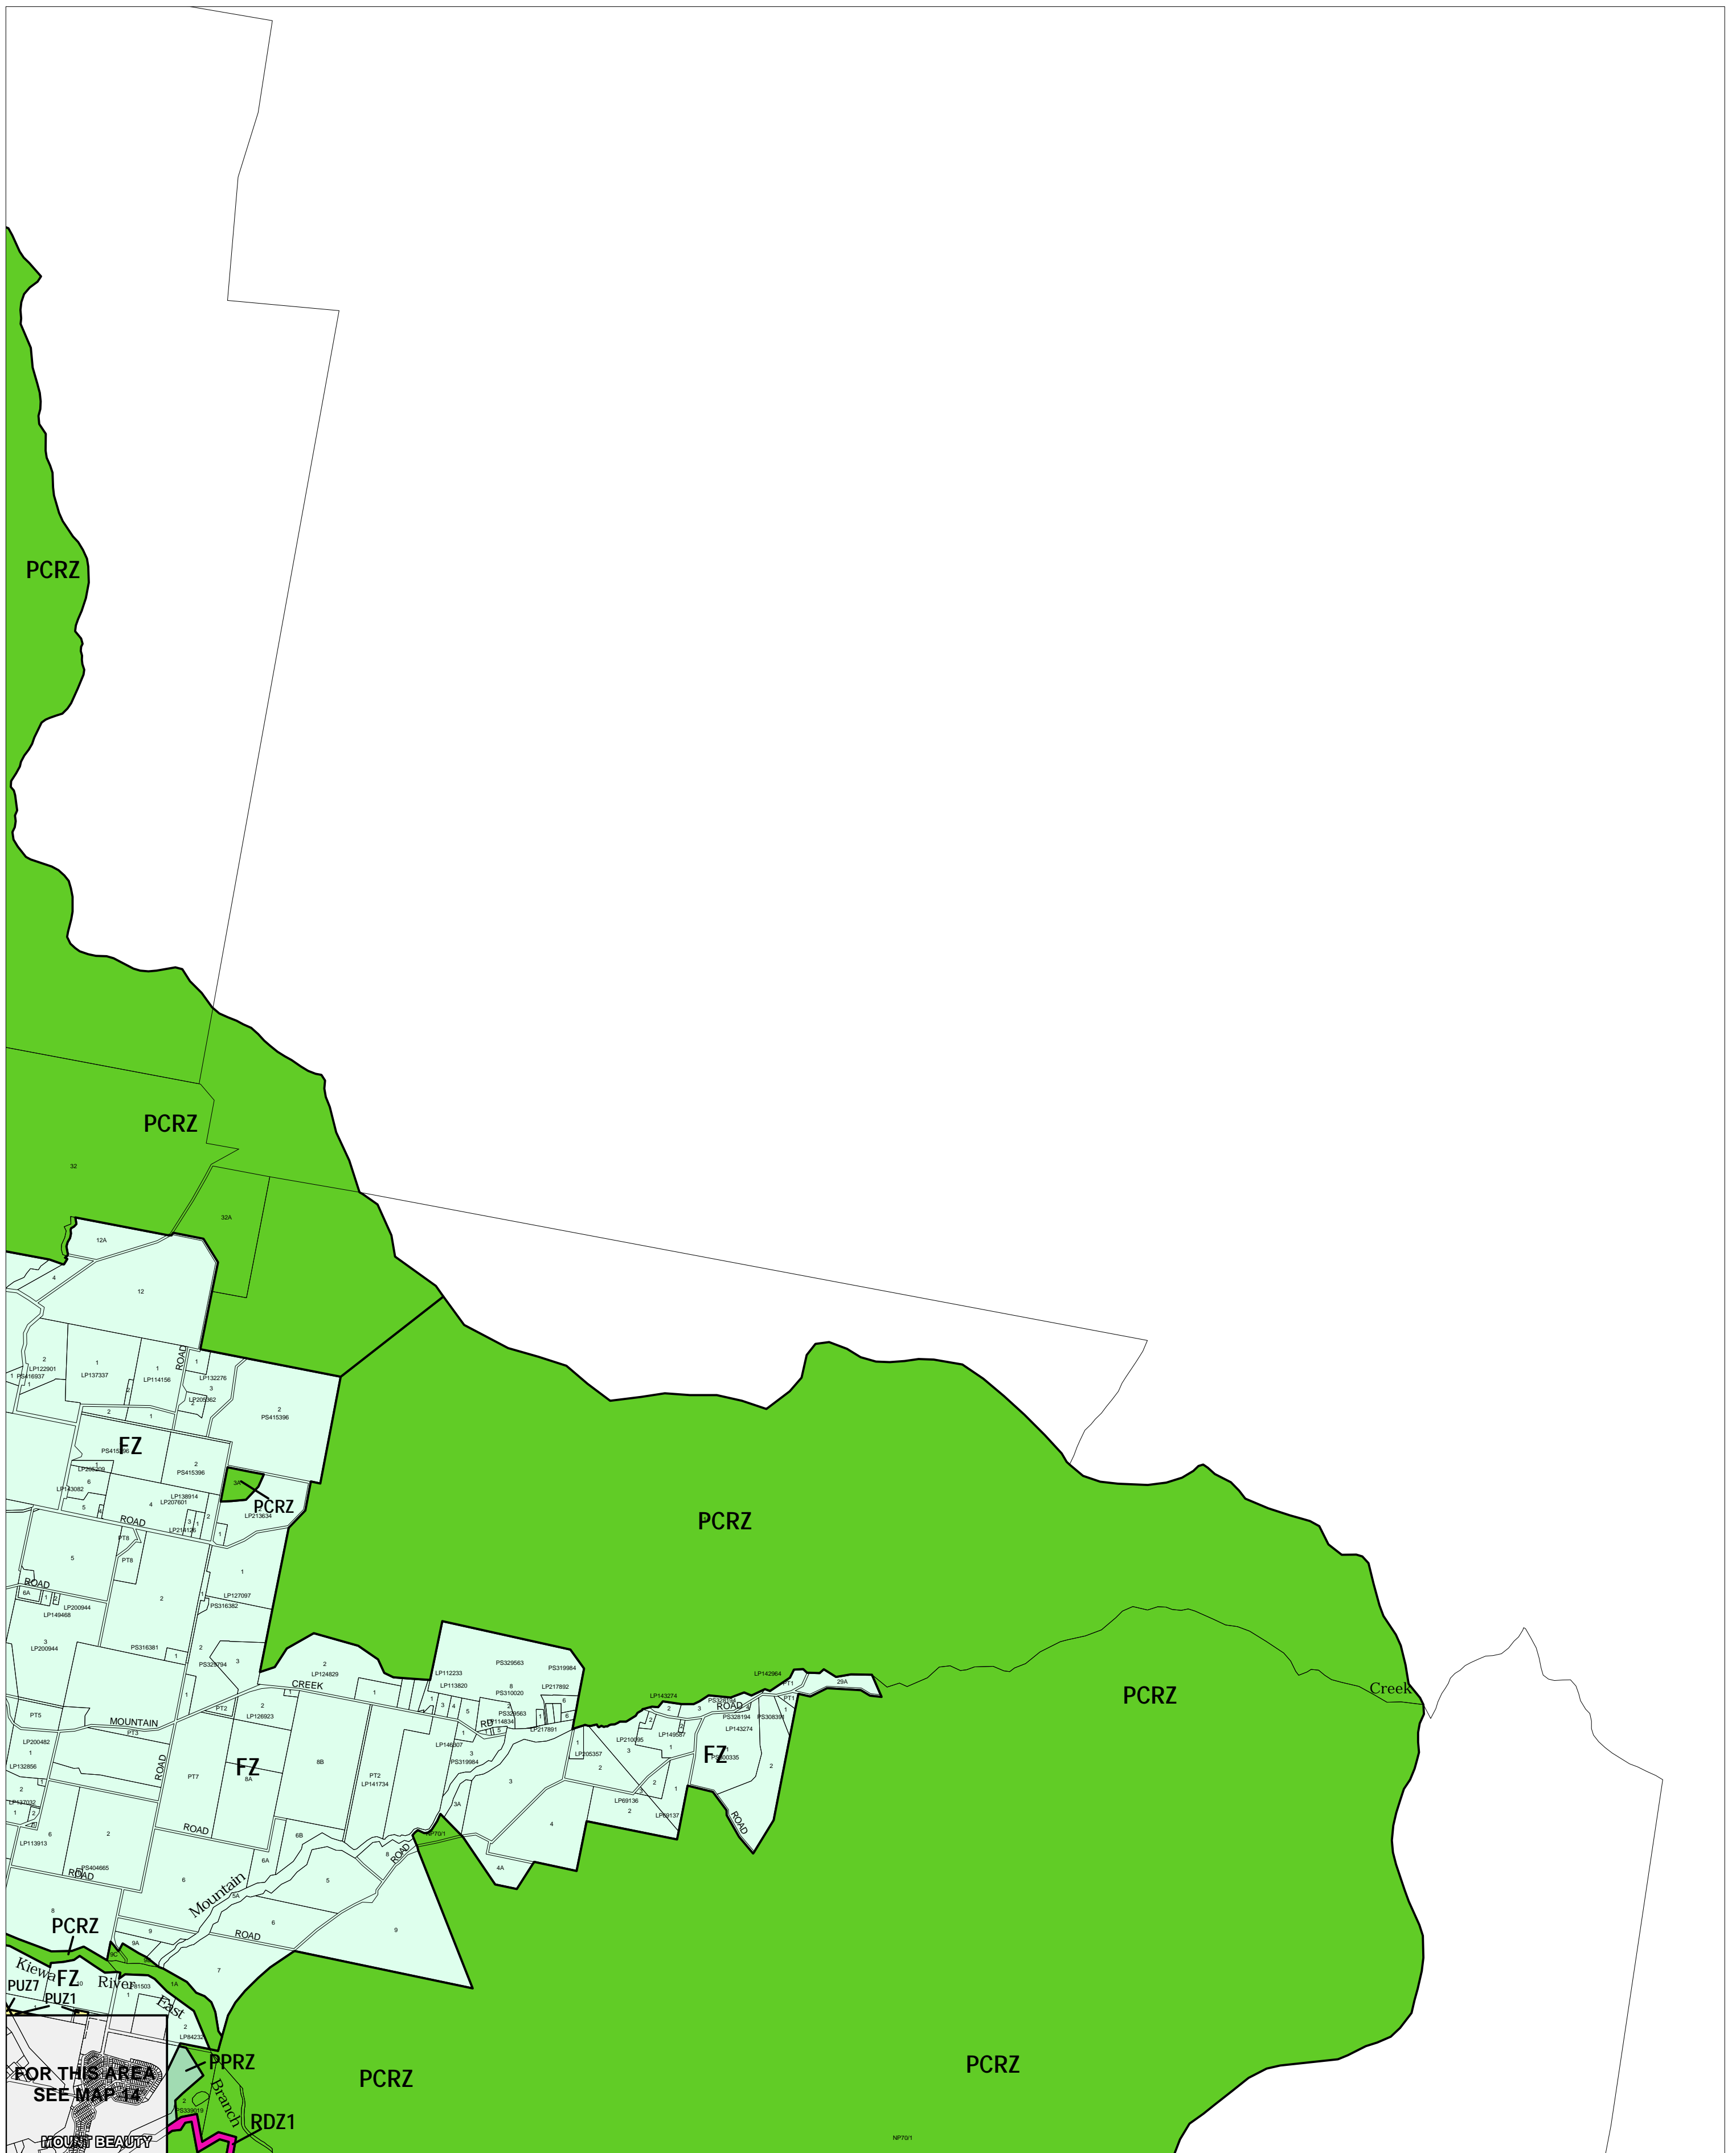

ALPINE PLANNING SCHEME - LOCAL PROVISION

This publication is copyright. No part may be reproduced by any process except in accordance with the provisions of the Copyright Act. © State of Victoria.
 This map should be read in conjunction with additional Planning Overlay Maps (if applicable) as indicated on the INDEX TO MAPS.

Public Land	
	Public Conservation And Resource Zone
	Public Park And Recreation Zone
	Public Use Zone - Other Public Use
	Public Use Zone - Service And Utility
	Road Zone Category 1
Rural	
	Farming Zone

AUSTRALIAN MAP GRID ZONE 55

THIS MAP INCORPORATES APPROVED ZONES AS AT: 08/12/2005 AMENDMENT C17

Printed: 10/5/2006