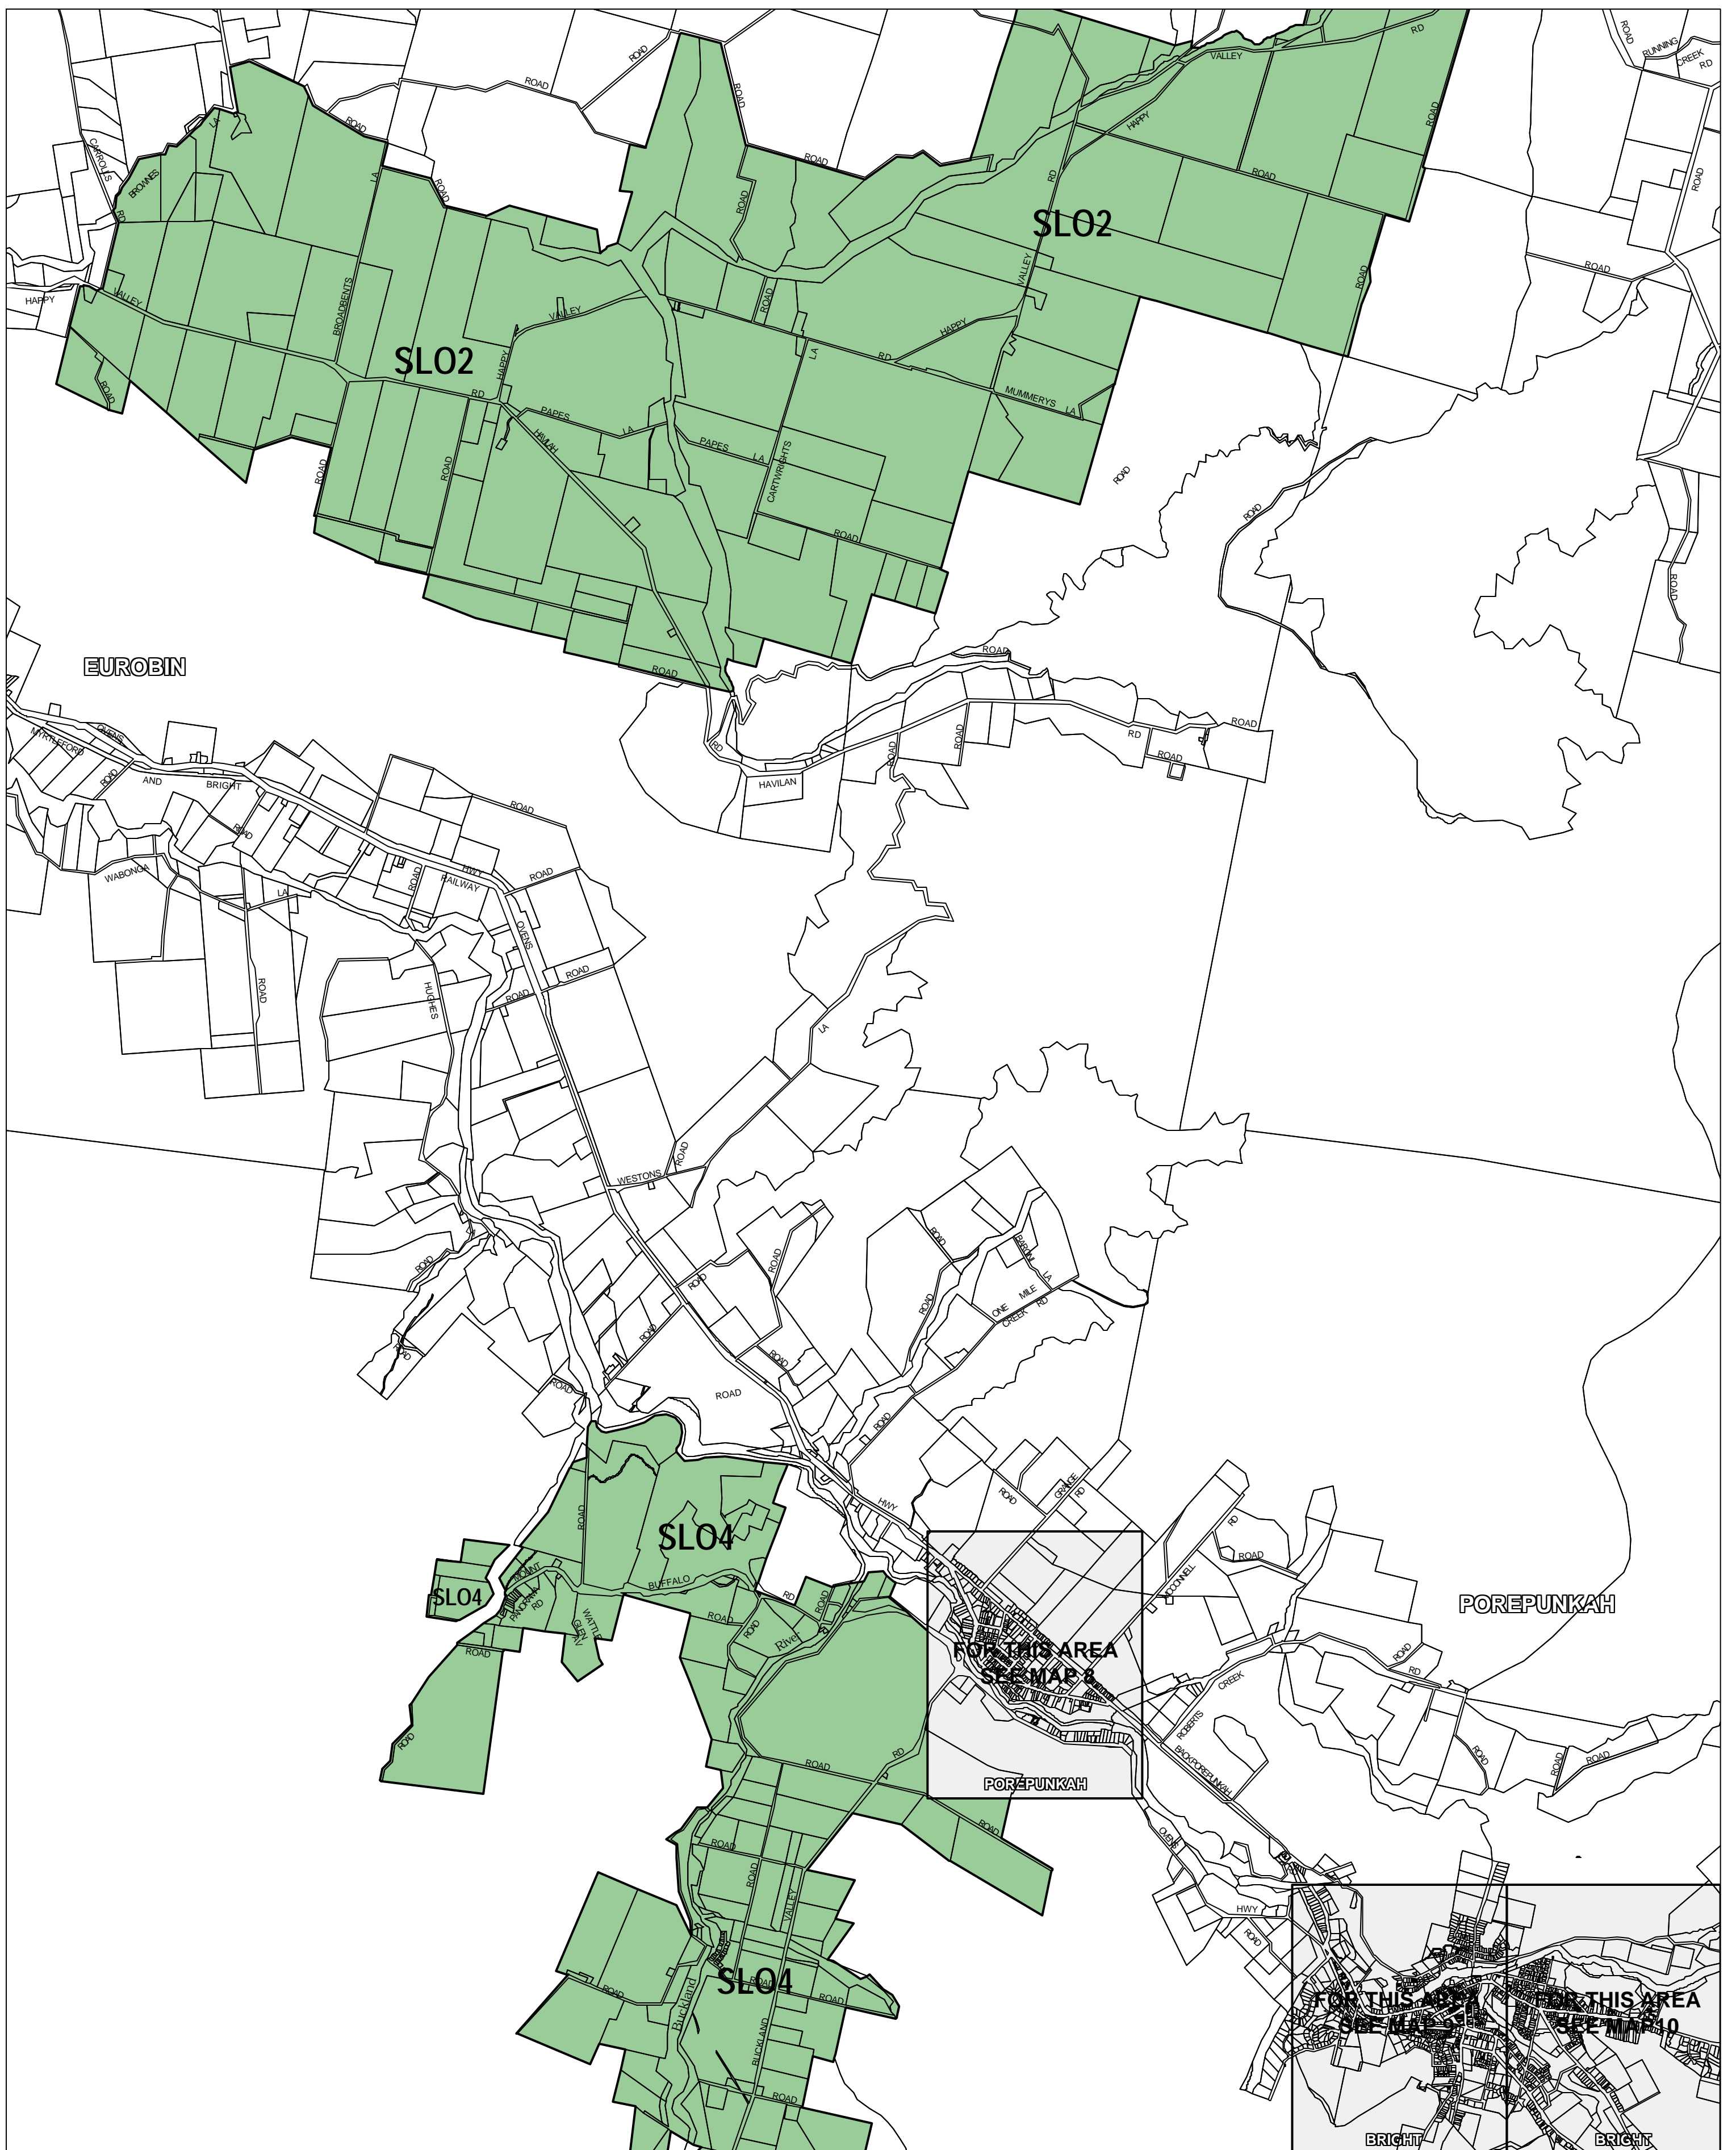

ALPINE PLANNING SCHEME - LOCAL PROVISION

Overlays	
	Significant Landscape Overlay - Schedule 1
	Significant Landscape Overlay - Schedule 2
	Significant Landscape Overlay - Schedule 4

AUSTRALIAN MAP GRID ZONE 55

Printed: 23/5/2007