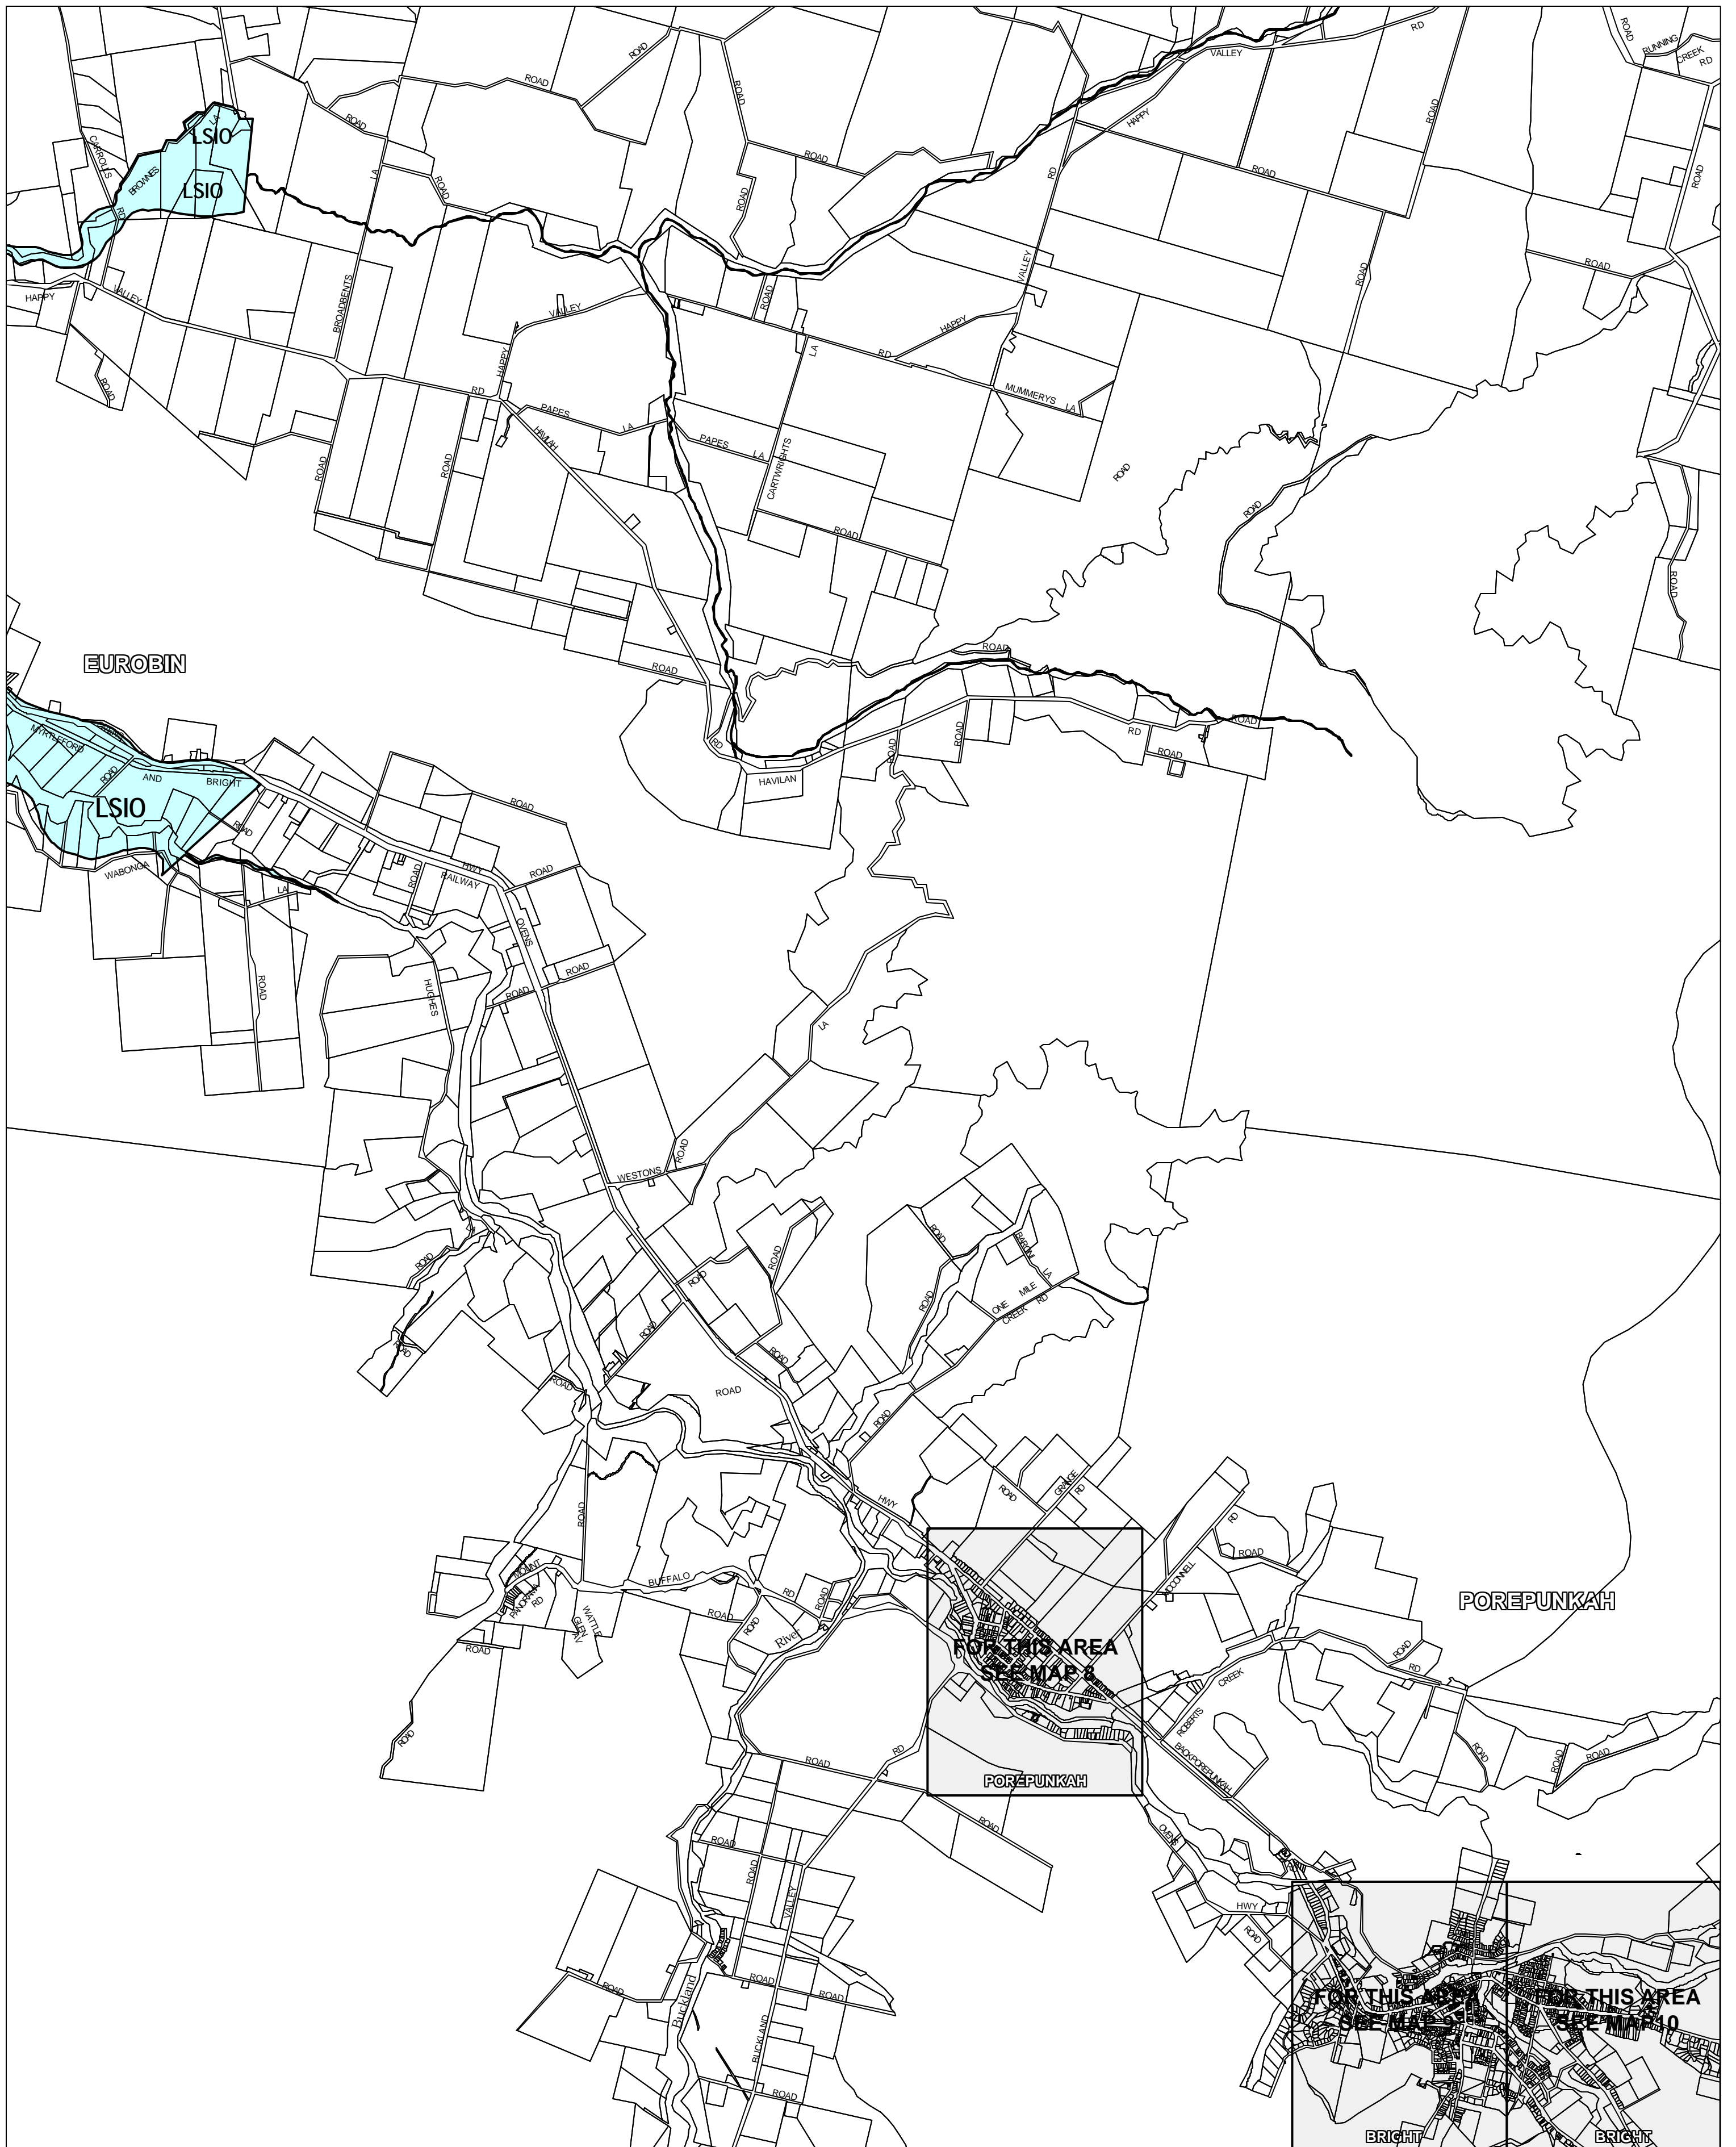

ALPINE PLANNING SCHEME - LOCAL PROVISION

Overlays

LSIO Land Subject To Inundation Overlay

AUSTRALIAN MAP GRID ZONE 55

Printed: 23/5/2007