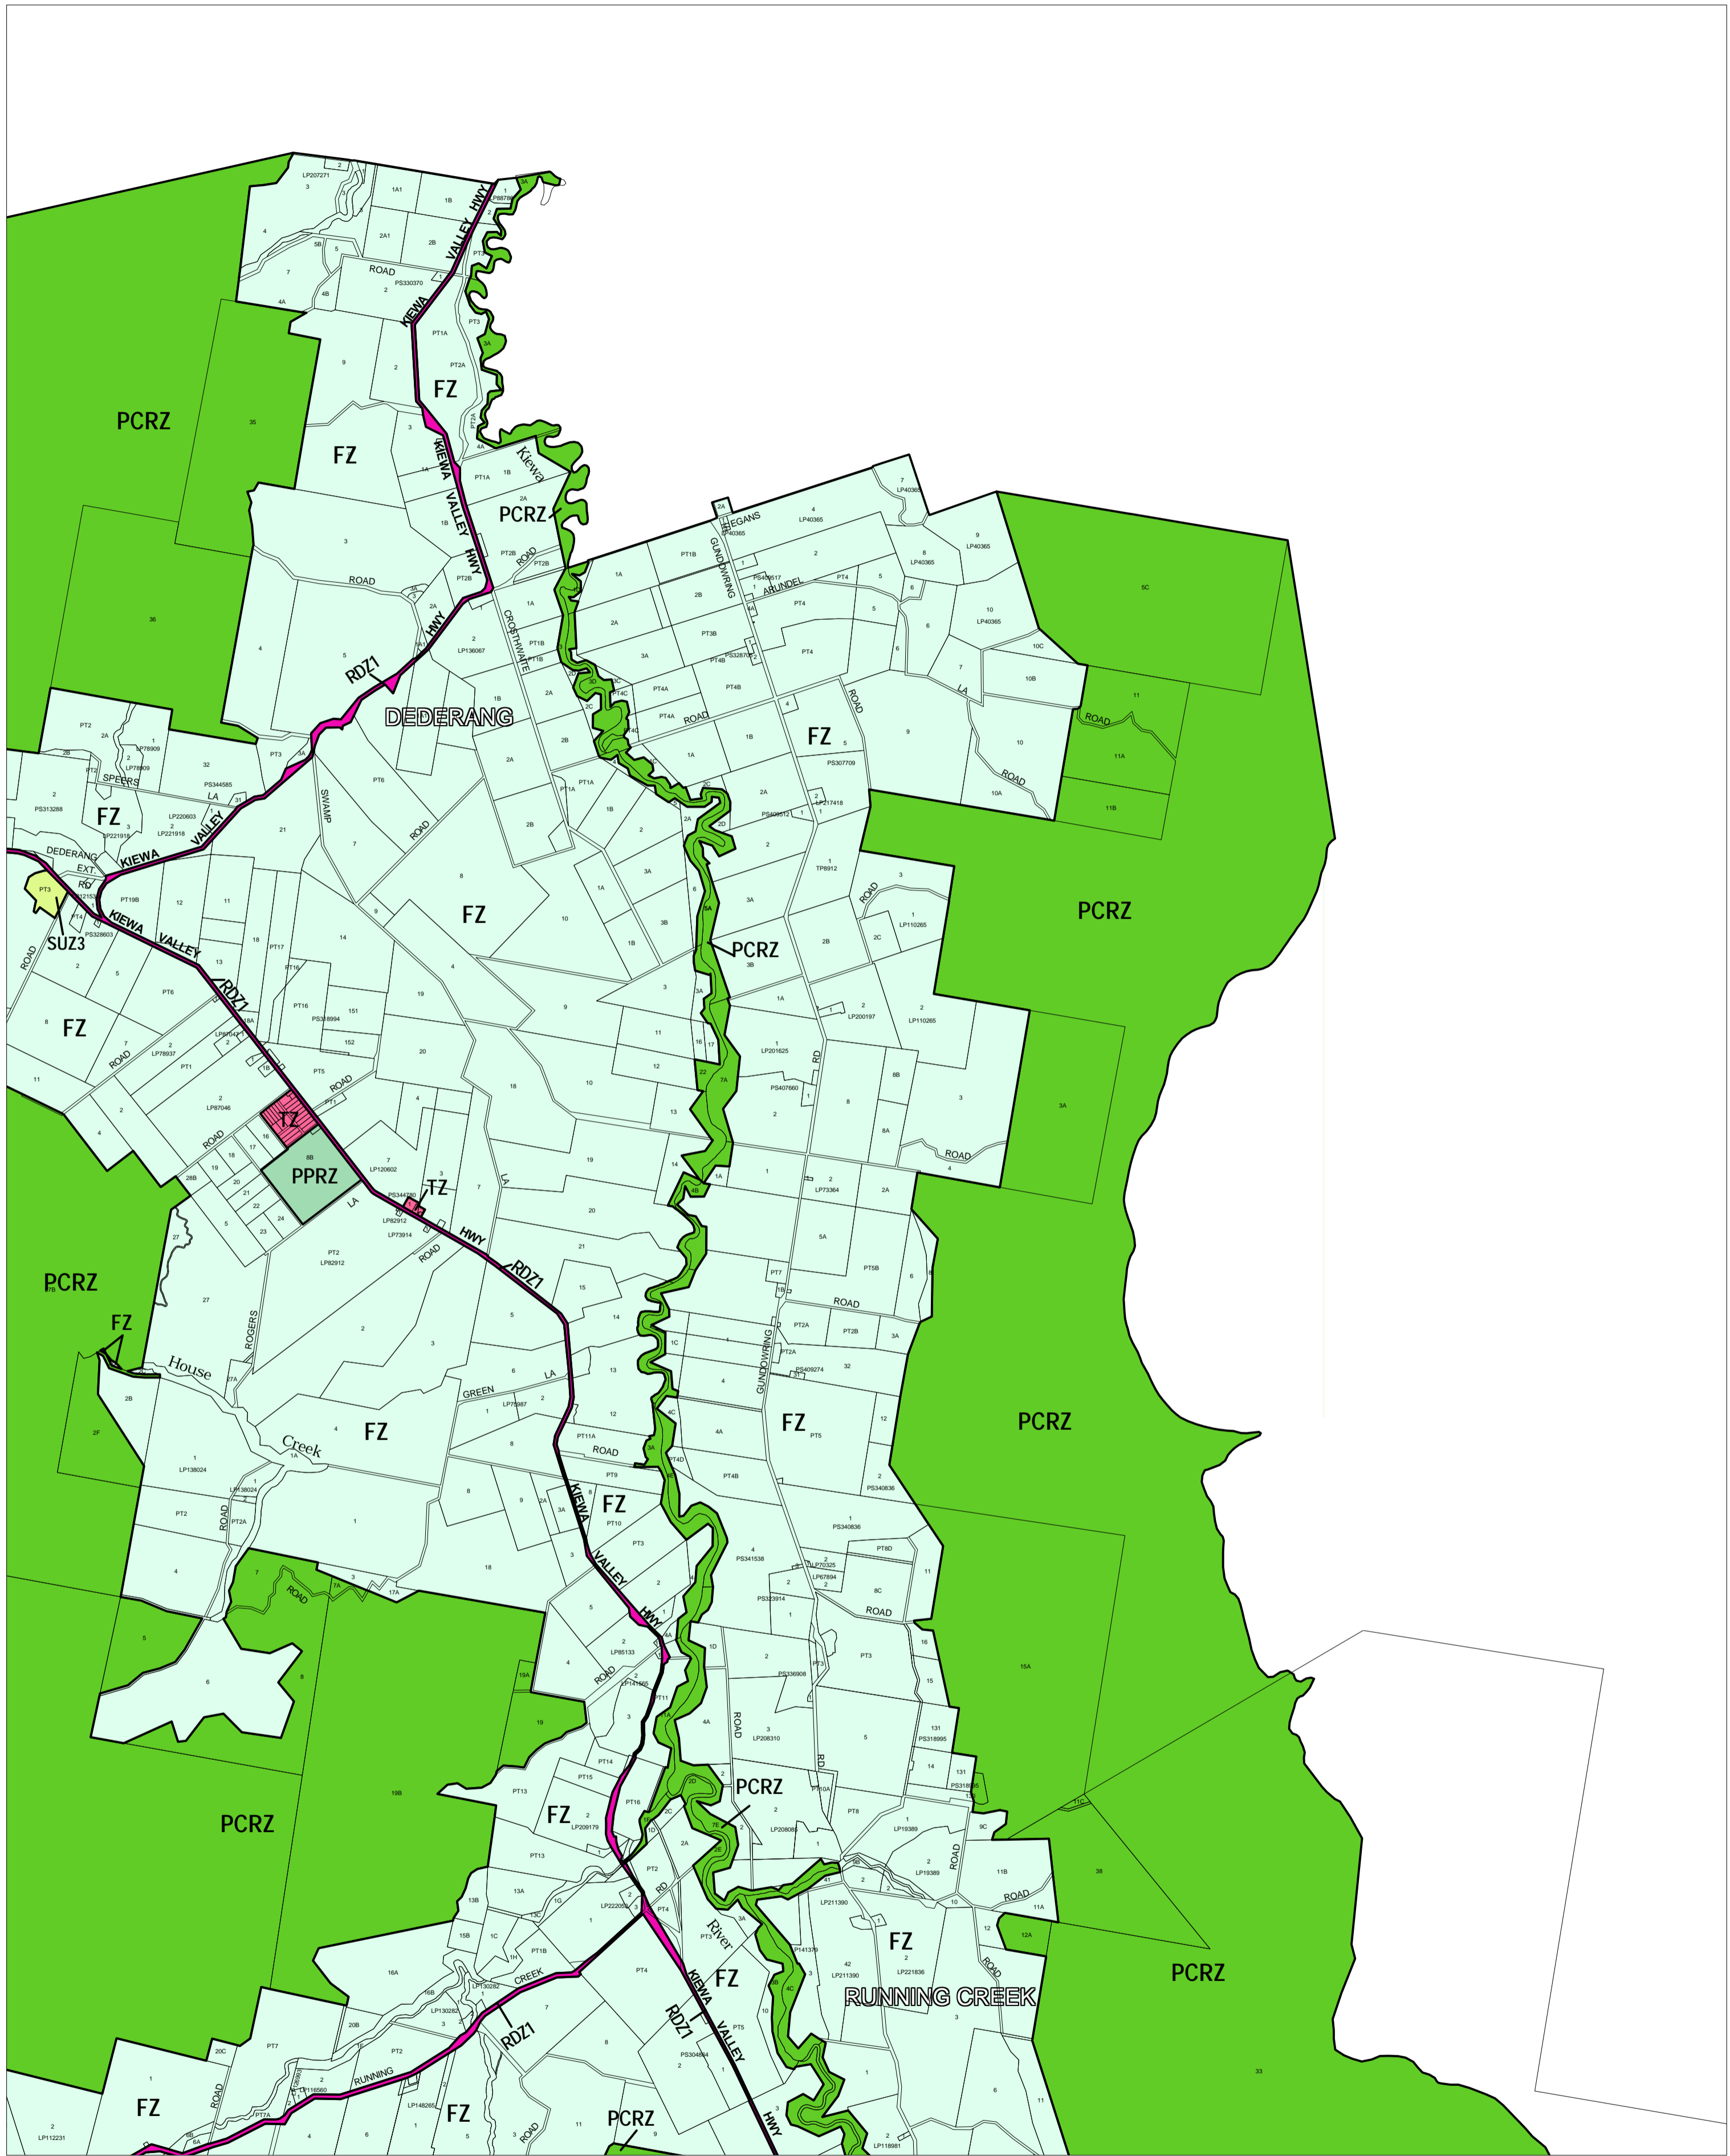

ALPINE PLANNING SCHEME - LOCAL PROVISION

Public Land	Public Conservation And Resource Zone
PPRZ	Public Park And Recreation Zone
RDZ1	Road Zone - Category 1
Residential	Township Zone
Rural	Farming Zone
Special Purpose	Special Use Zone - Schedule 3

AUSTRALIAN MAP GRID ZONE 55

Printed: 21/1/2008

AMENDMENT C16

ZONES

MAP No 4