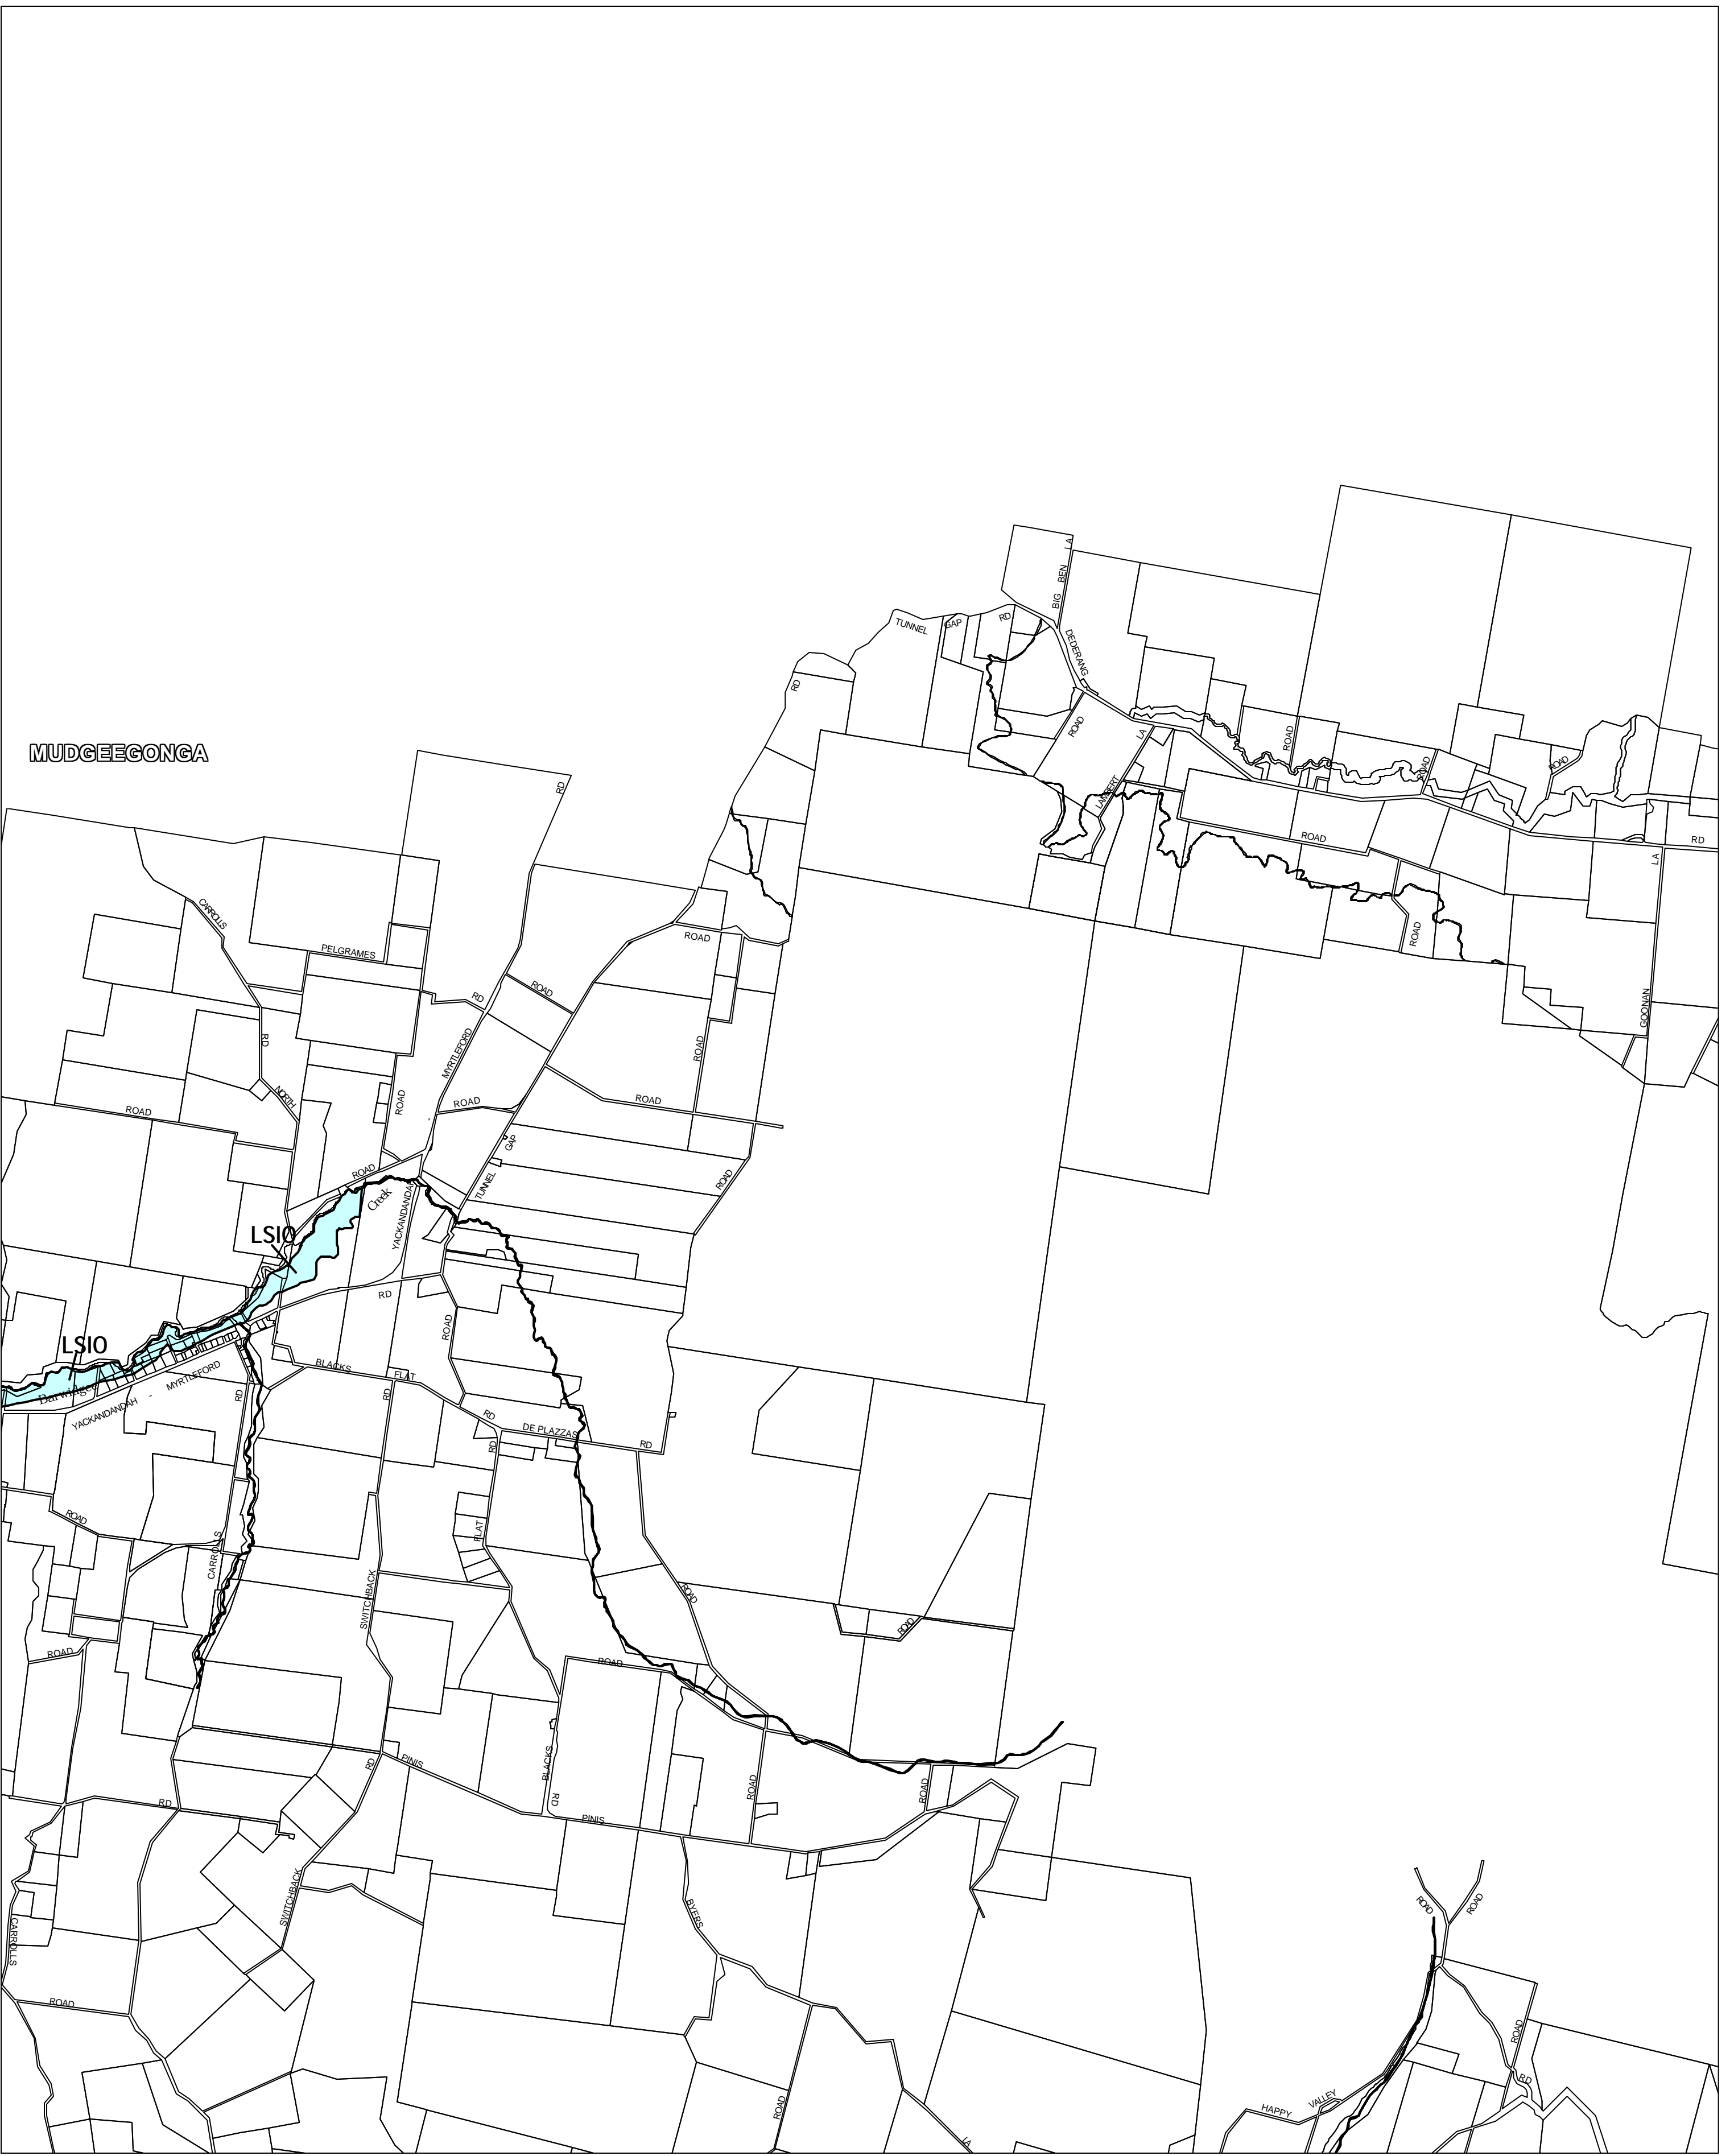

ALPINE PLANNING SCHEME - LOCAL PROVISION

Overlays

LSIO Land Subject To Inundation Overlay

AUSTRALIAN MAP GRID ZONE 55

Printed: 23/5/2007